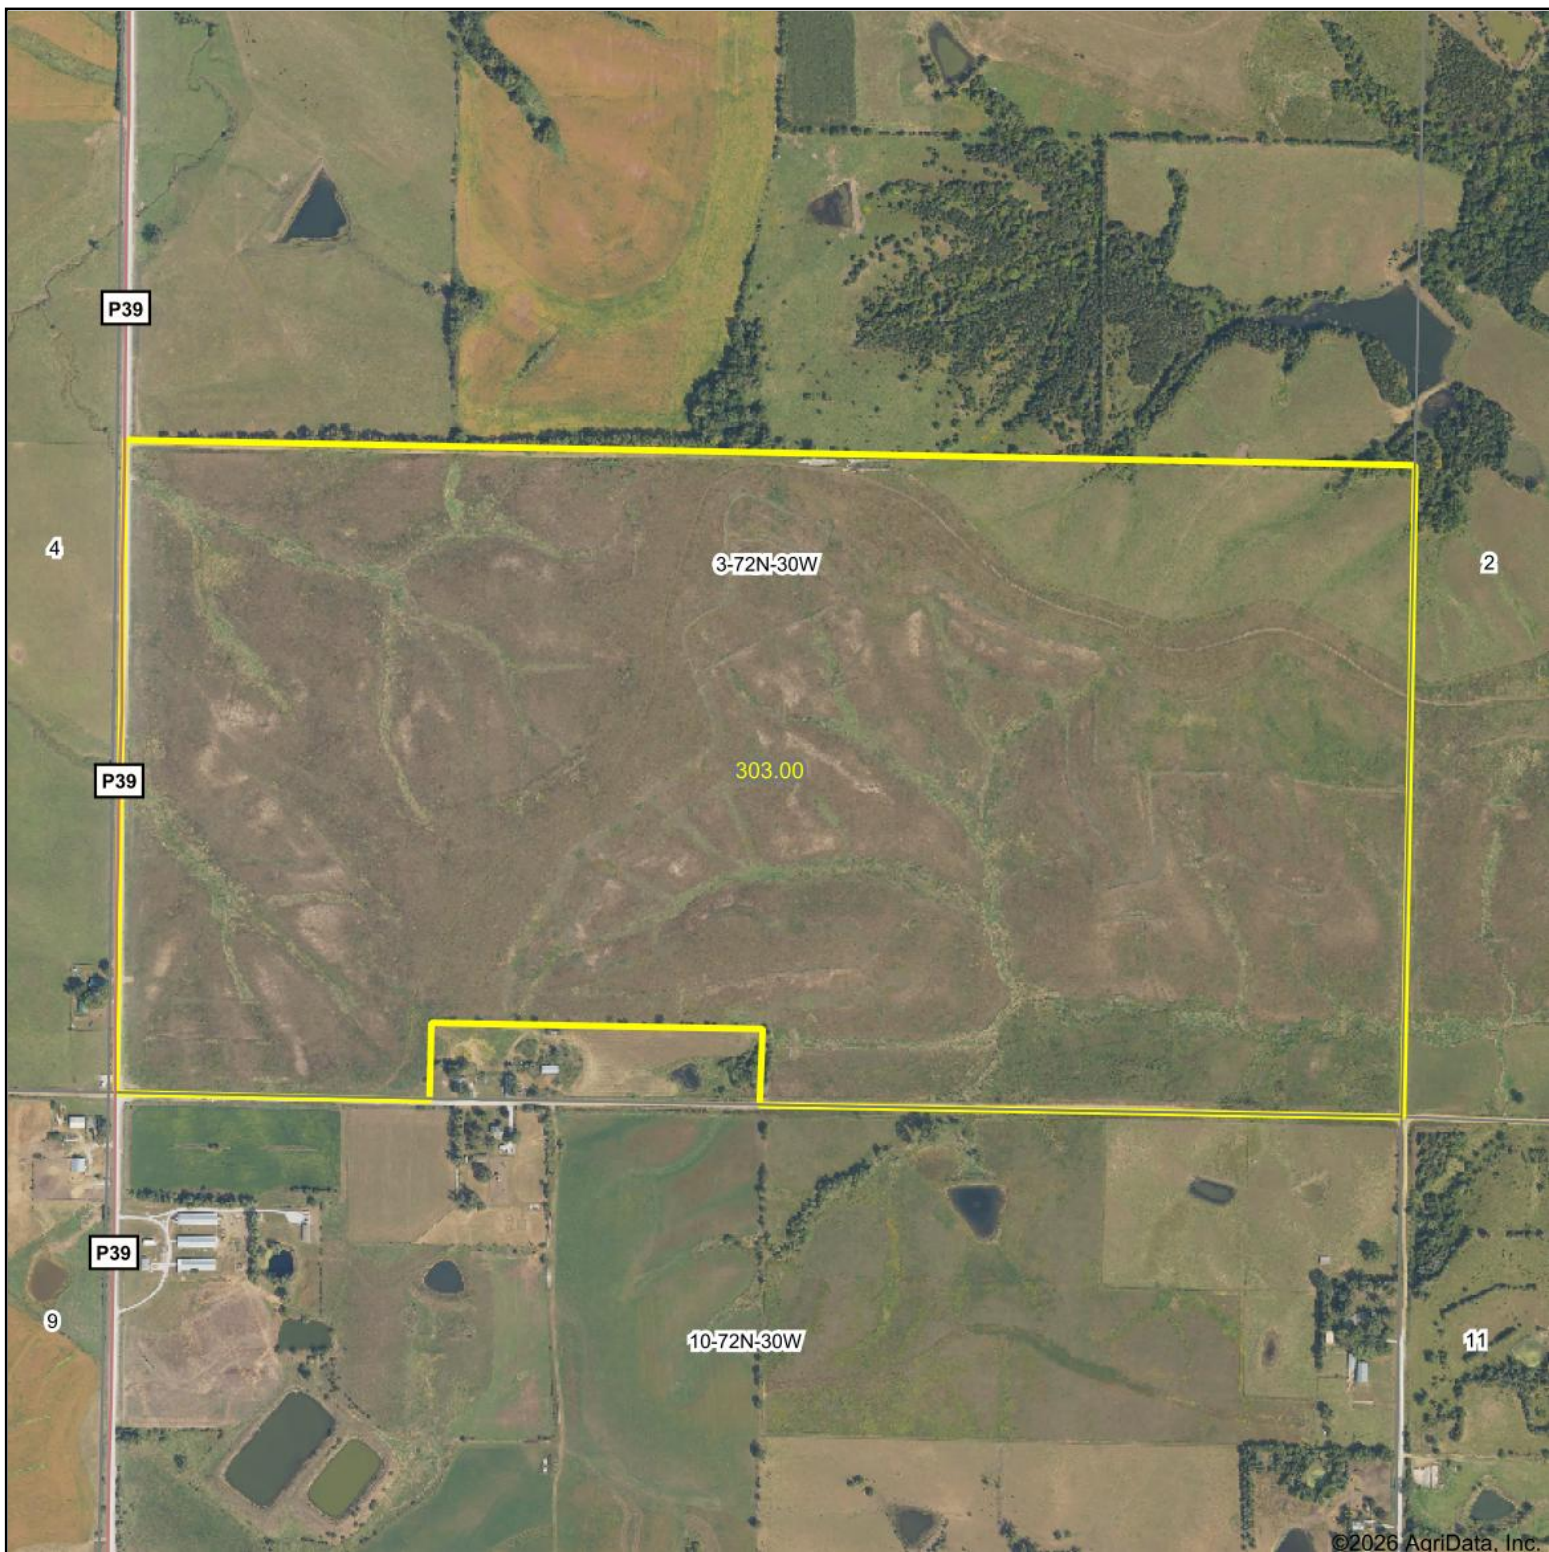

Aerial Map

©2026 AgriData, Inc.

**Hawkeye
Real Estate**

Boundary Center: 41° 3' 38.72, -94° 17' 22.66

3-72N-30W
Union County
Iowa

Maps Provided By:

© AgriData, Inc. 2025 www.AgriDataInc.com

3/31/2026