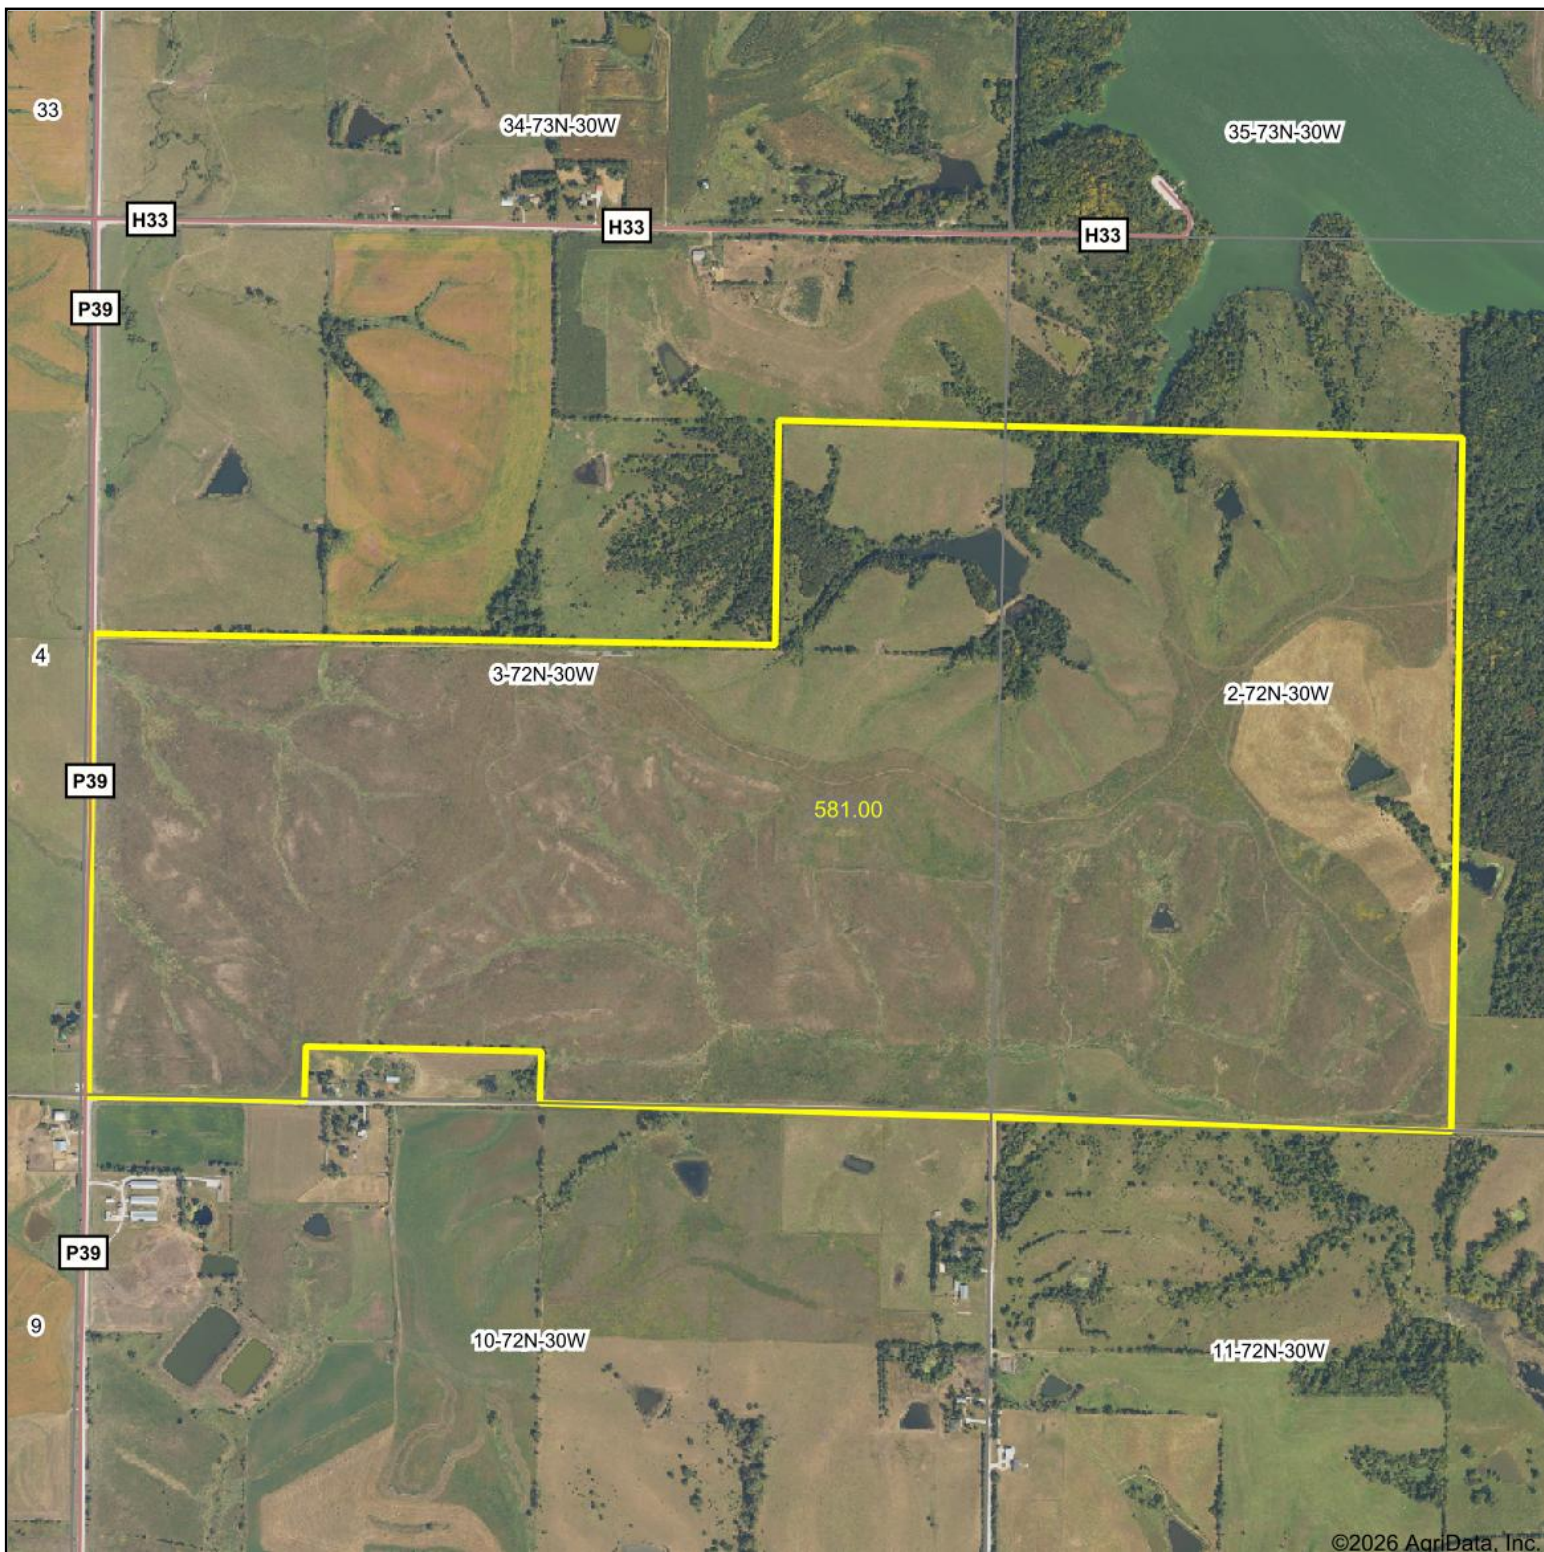

Aerial Map

Boundary Center: 41° 3' 44.69, -94° 17' 5.55

3-72N-30W
Union County
Iowa

3/31/2026

Hawkeye
Real Estate

Maps Provided By:

© AgriData, Inc. 2025

www.AgriDataInc.com