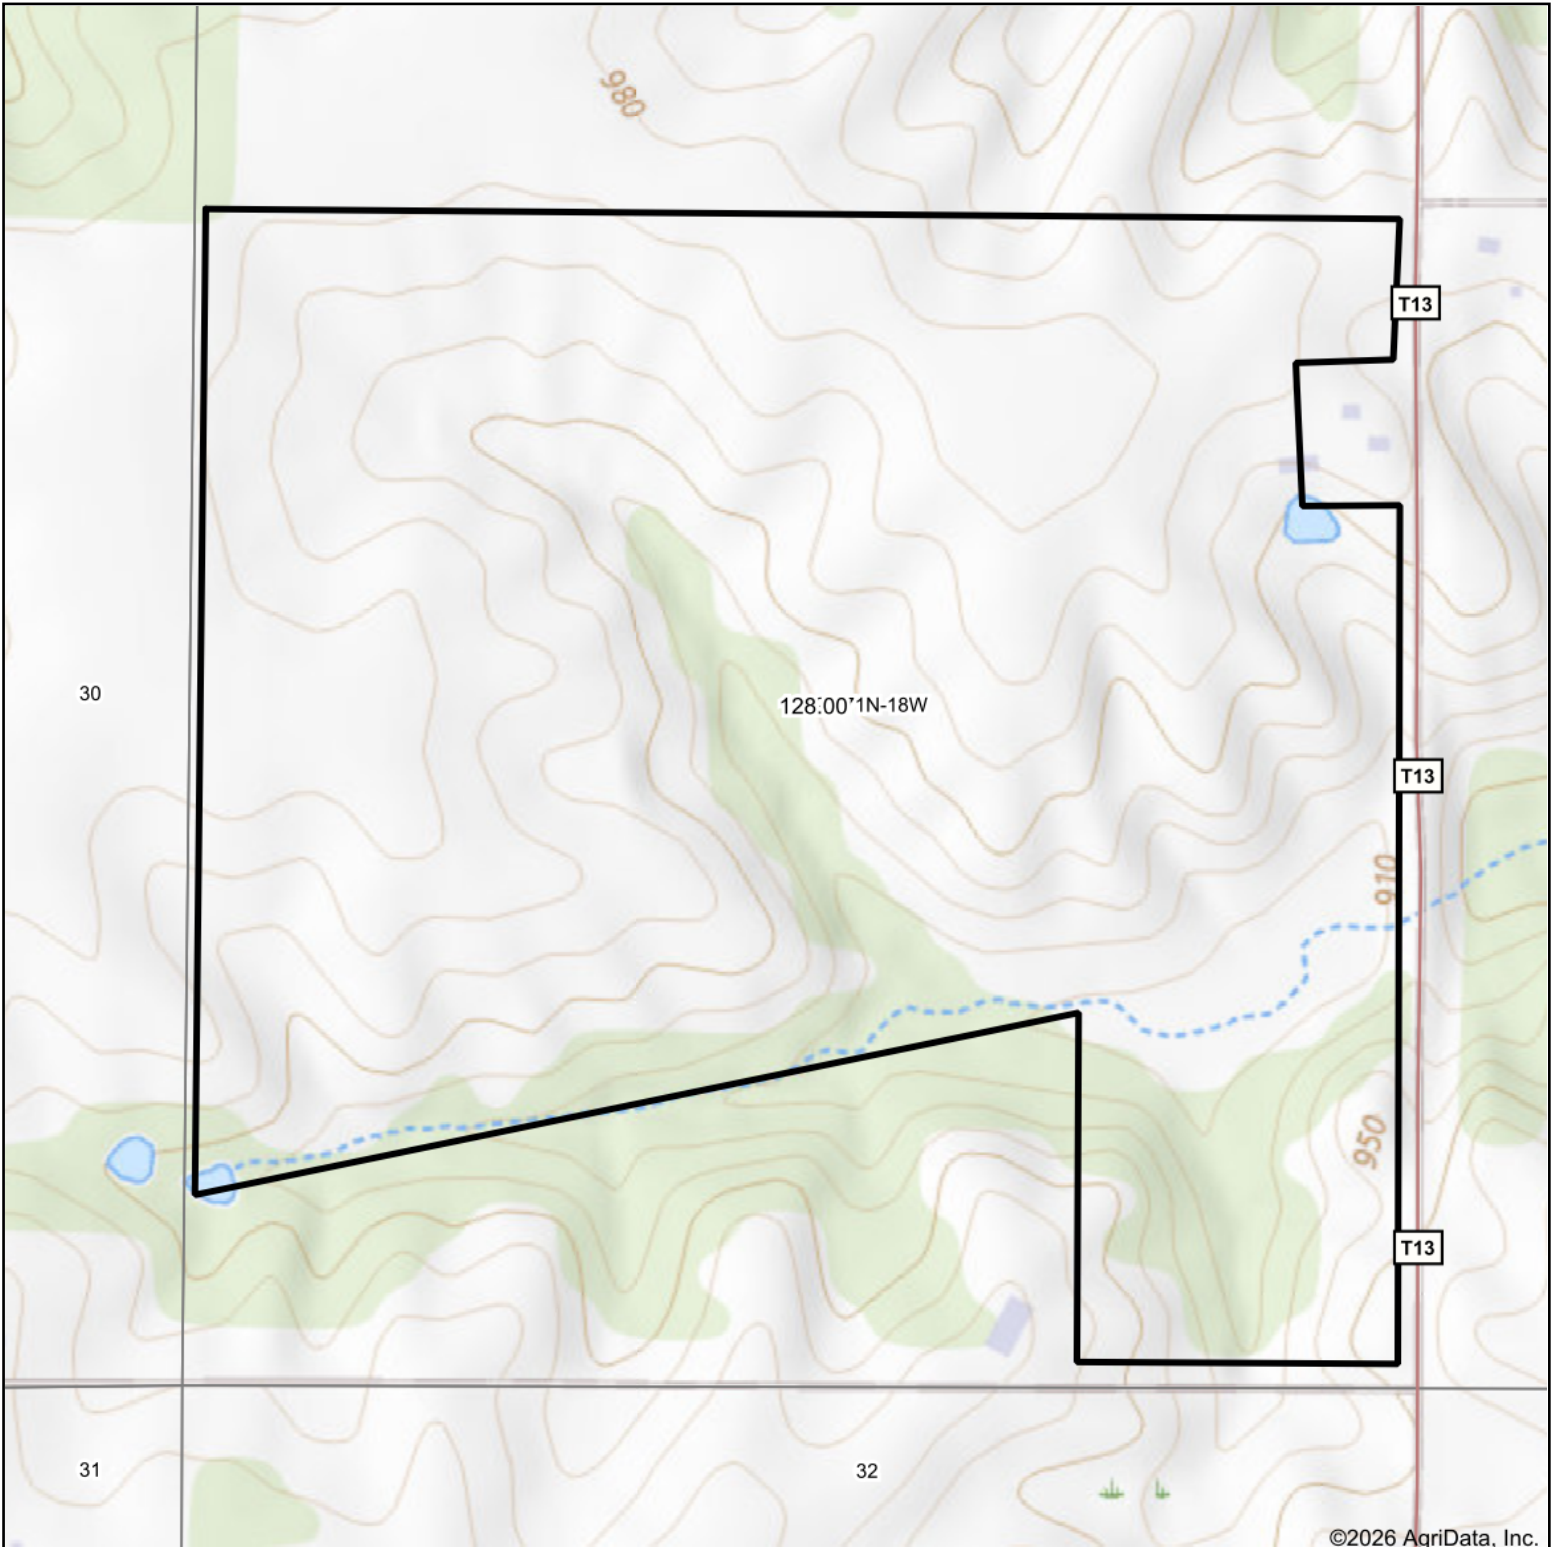

Topography Map

Boundary Lines Are Approximate

©2026 AgriData, Inc.

Map Center: 40° 54' 59.95, -92° 57' 34.88

Hawkeye
Real Estate

29-71N-18W
Monroe County
Iowa

4/6/2026

Maps Provided By: