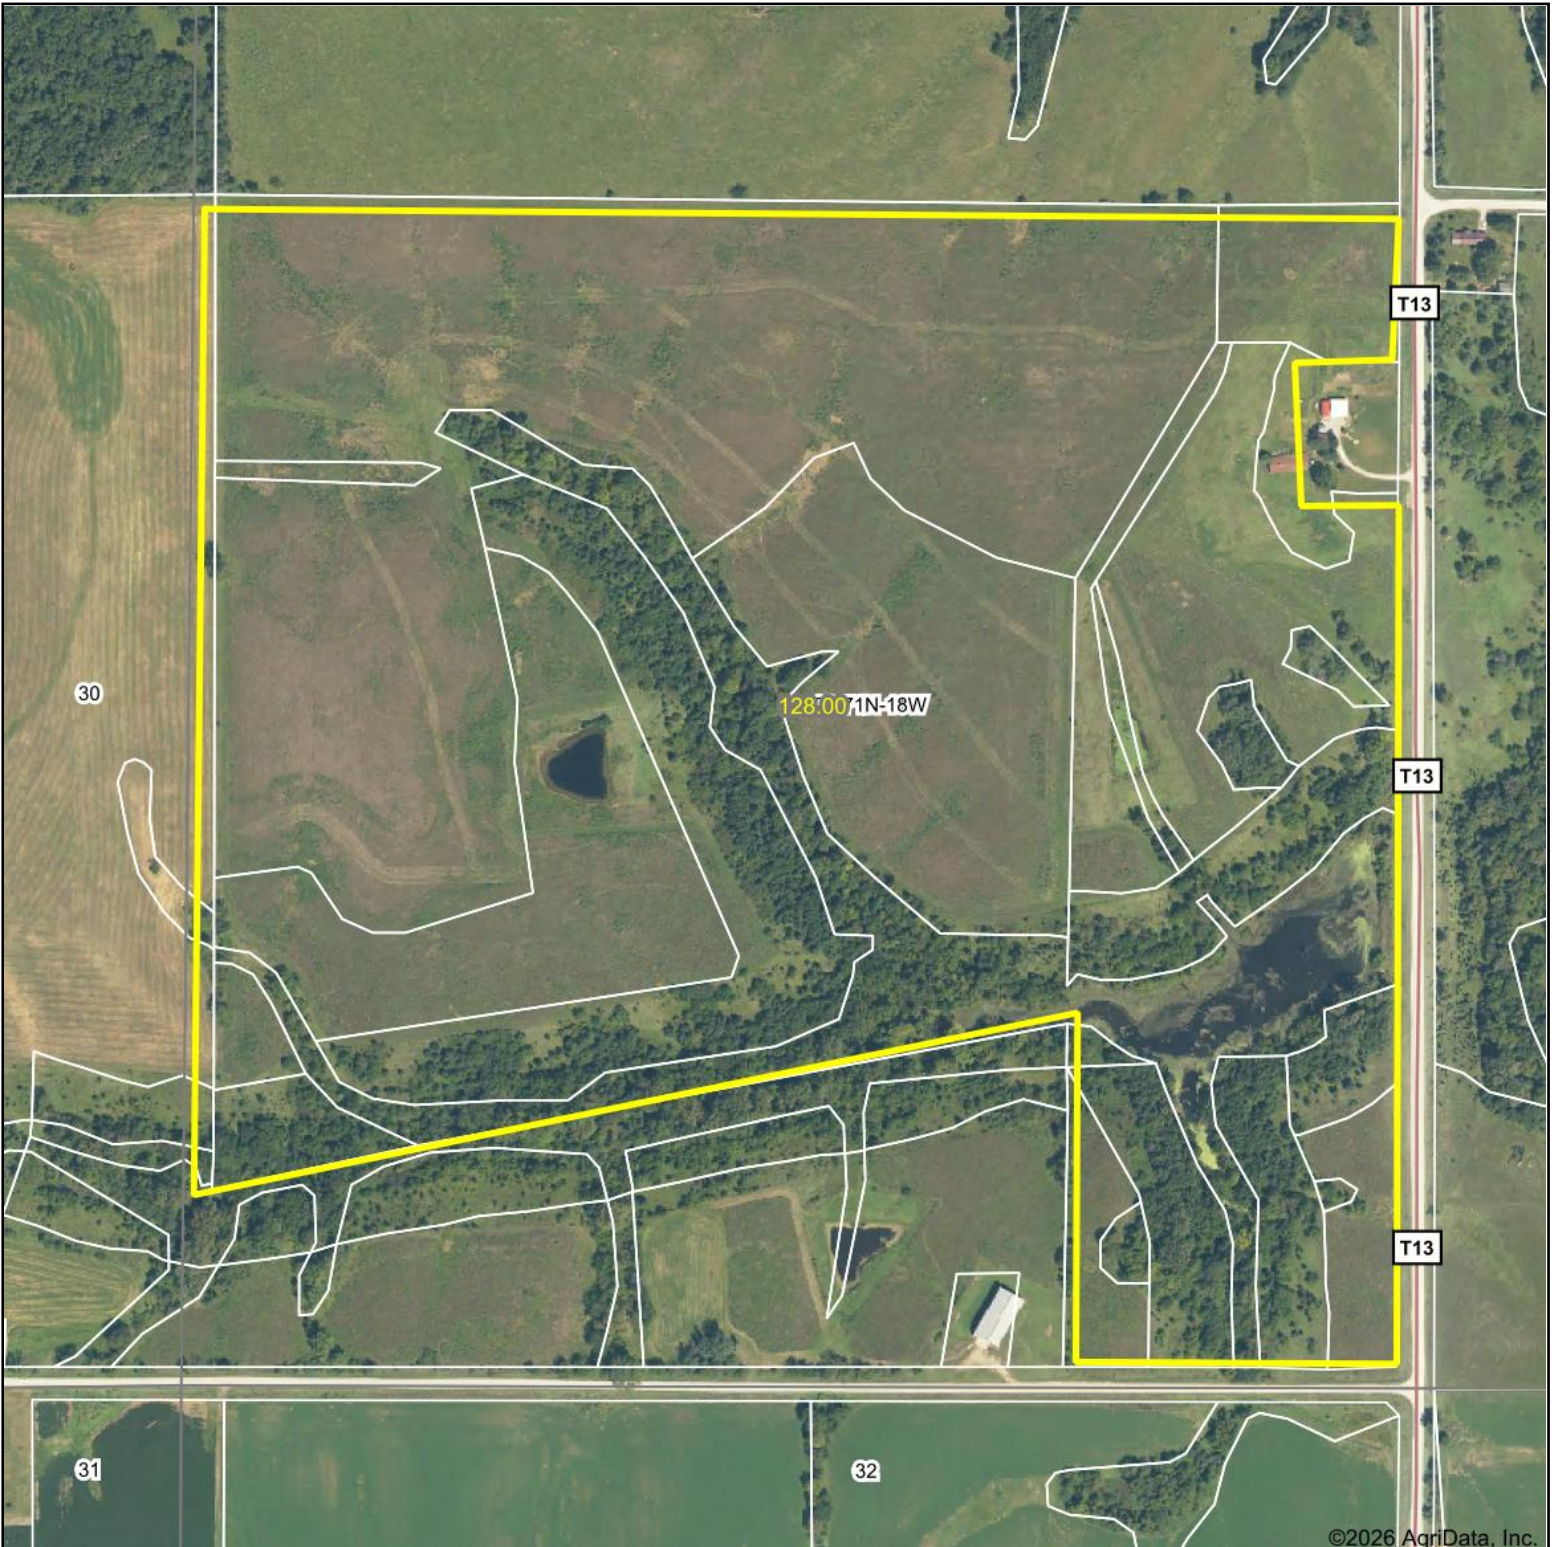

Aerial Map

Boundary Lines Are Approximate

**Hawkeye
Real Estate**

Boundary Center: 40° 54' 59.72, -92° 57' 34.24

**29-71N-18W
Monroe County
Iowa**

Maps Provided By:

© AgriData, Inc. 2025 www.AgriDataInc.com

4/6/2026

Field borders provided by Farm Service Agency as of 5/21/2008.