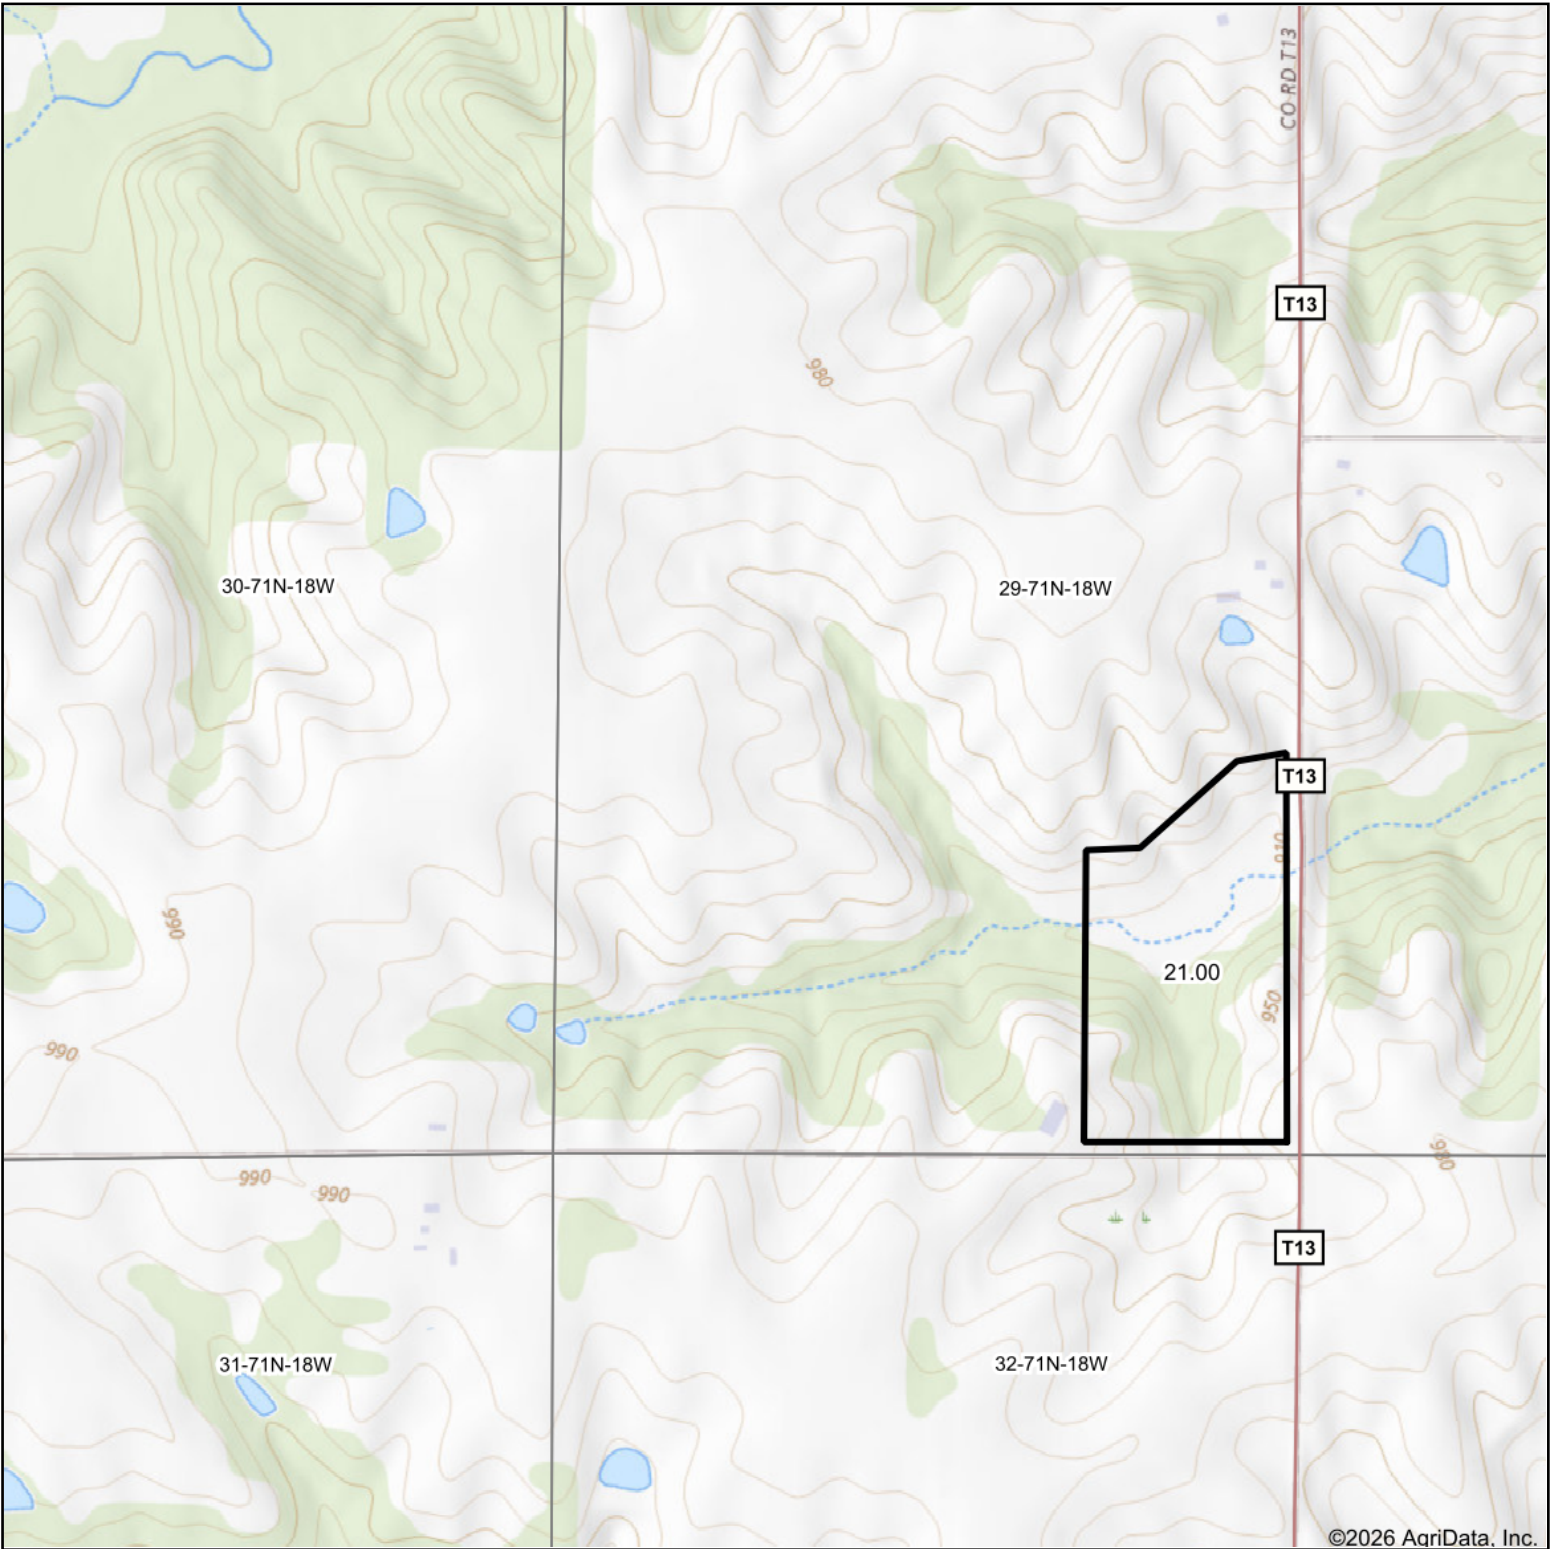

Topography Map

Boundary Lines Are Approximate

©2026 AgriData, Inc.

Map Center: 40° 55' 0.28, -92° 57' 41.43

Hawkeye Real Estate

29-71N-18W
Monroe County
Iowa

4/1/2026

Maps Provided By: