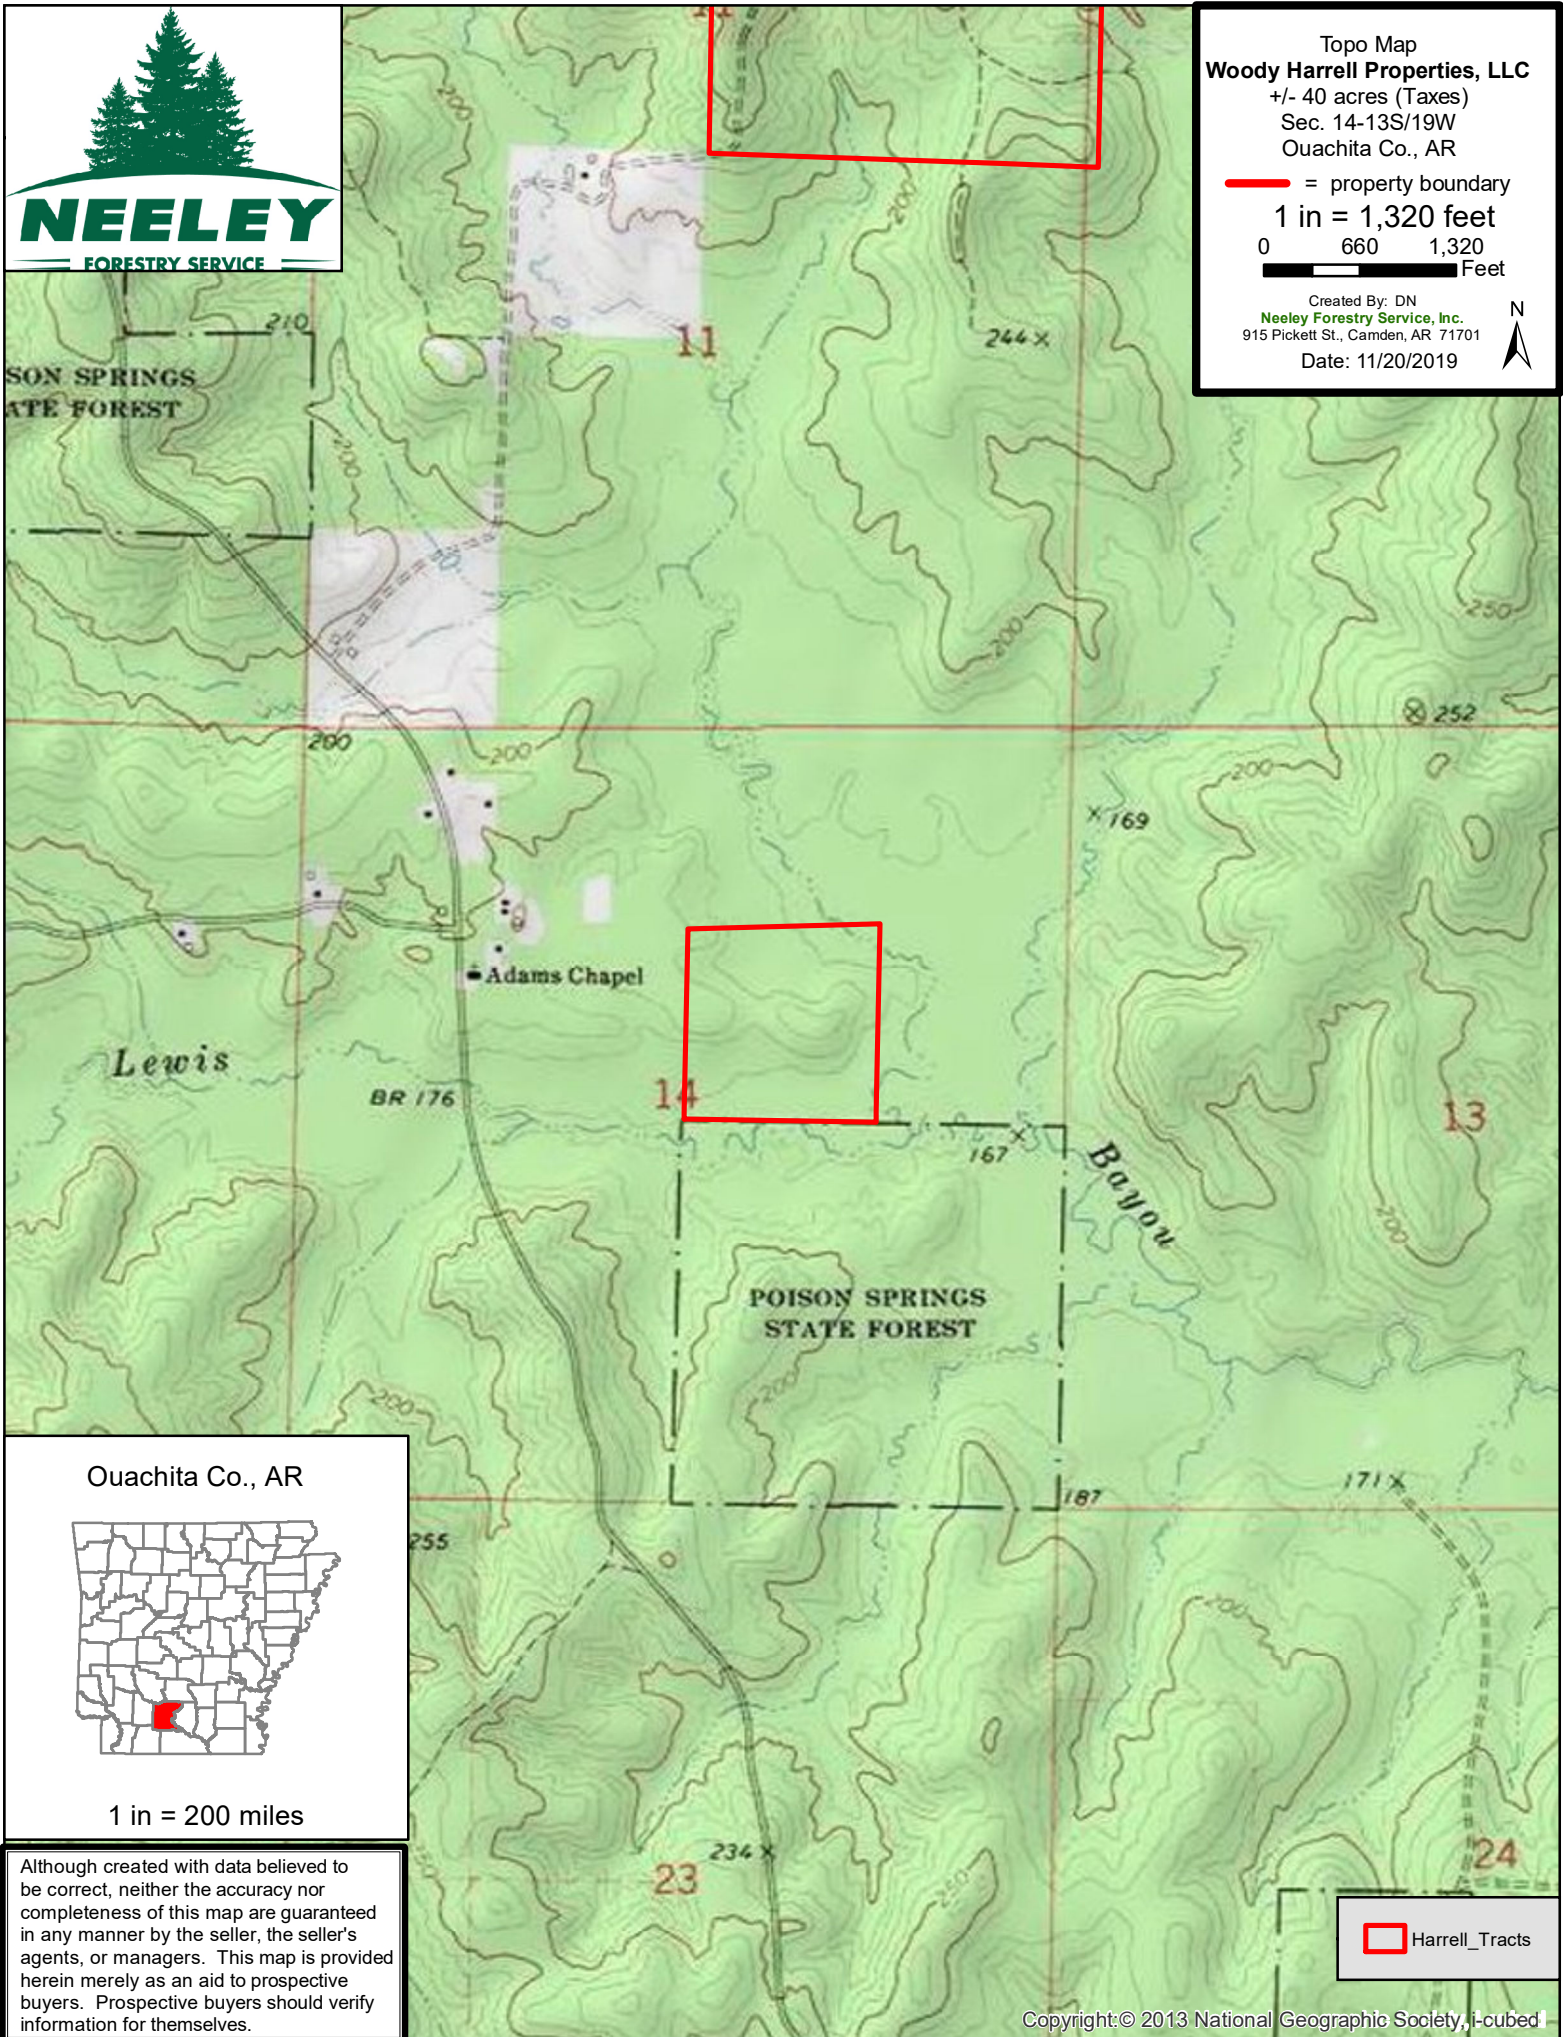

Topo Map
Woody Harrell Properties, LLC
+/- 40 acres (Taxes)
Sec. 14-13S/19W
Ouachita Co., AR

— = property boundary
1 in = 1,320 feet
0 660 1,320 Feet

Created By: DN
Neeley Forestry Service, Inc.
915 Pickett St., Camden, AR 71701
Date: 11/20/2019

Ouachita Co., AR

1 in = 200 miles

Although created with data believed to be correct, neither the accuracy nor completeness of this map are guaranteed in any manner by the seller, the seller's agents, or managers. This map is provided herein merely as an aid to prospective buyers. Prospective buyers should verify information for themselves.

 Harrell_Tracts