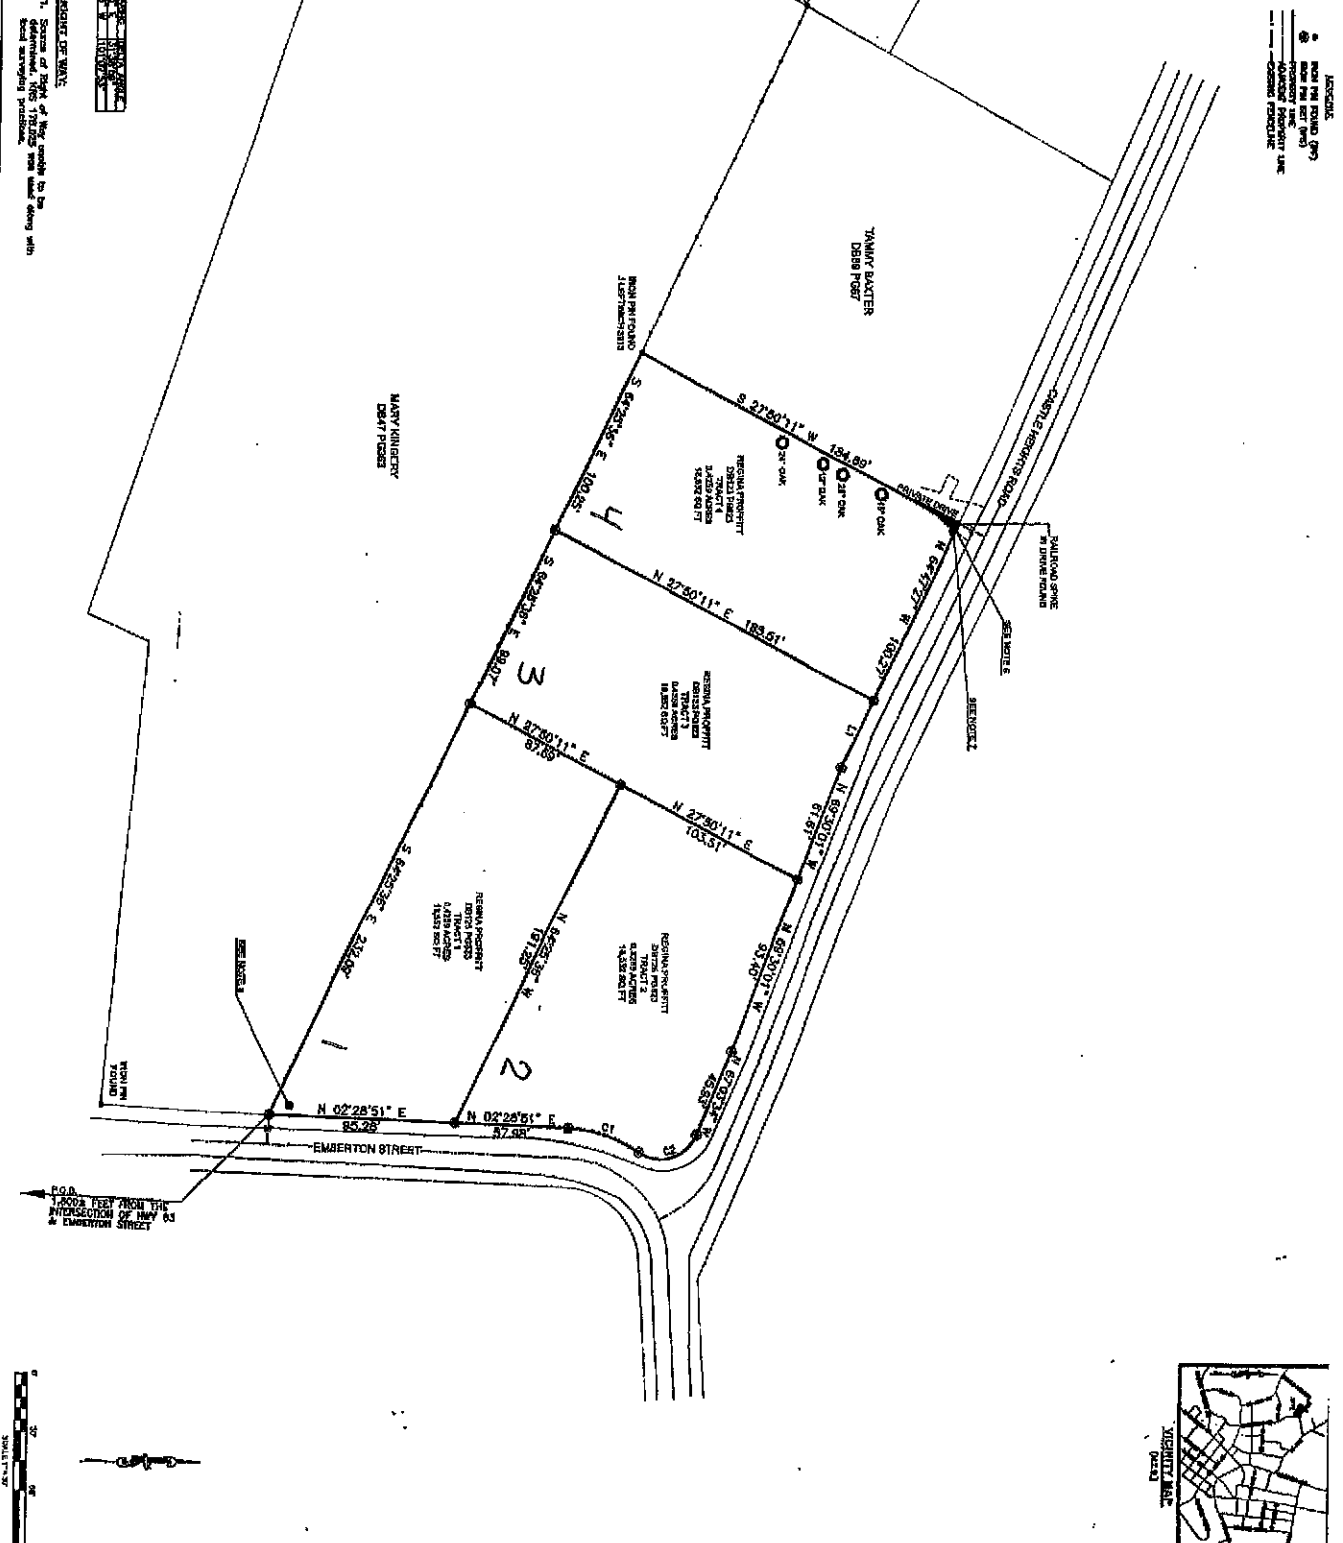

BOUNDARY SURVEY OF REGINA PROFFITT
715 EMBERTON STREET,
TOMPKINSVILLE, KY 42167
AS RECORDED IN DB 126 PG 823

LANDMARK

DATE August 20th, 2024

SCALE 1" = 40'

CL. 1.0

EMBERTON STREET

CHASLER HENNING ROAD

YANNY BAXTER DB49 PG87

MARY HUBERTY DB41 PG88

REGINA PROFFITT TRACT 1 4.250 ACRES 1/24/2017

REGINA PROFFITT TRACT 2 4.250 ACRES 1/24/2017

REGINA PROFFITT TRACT 3 4.250 ACRES 1/24/2017

REGINA PROFFITT TRACT 4 4.250 ACRES 1/24/2017

REGINA PROFFITT TRACT 5 4.250 ACRES 1/24/2017