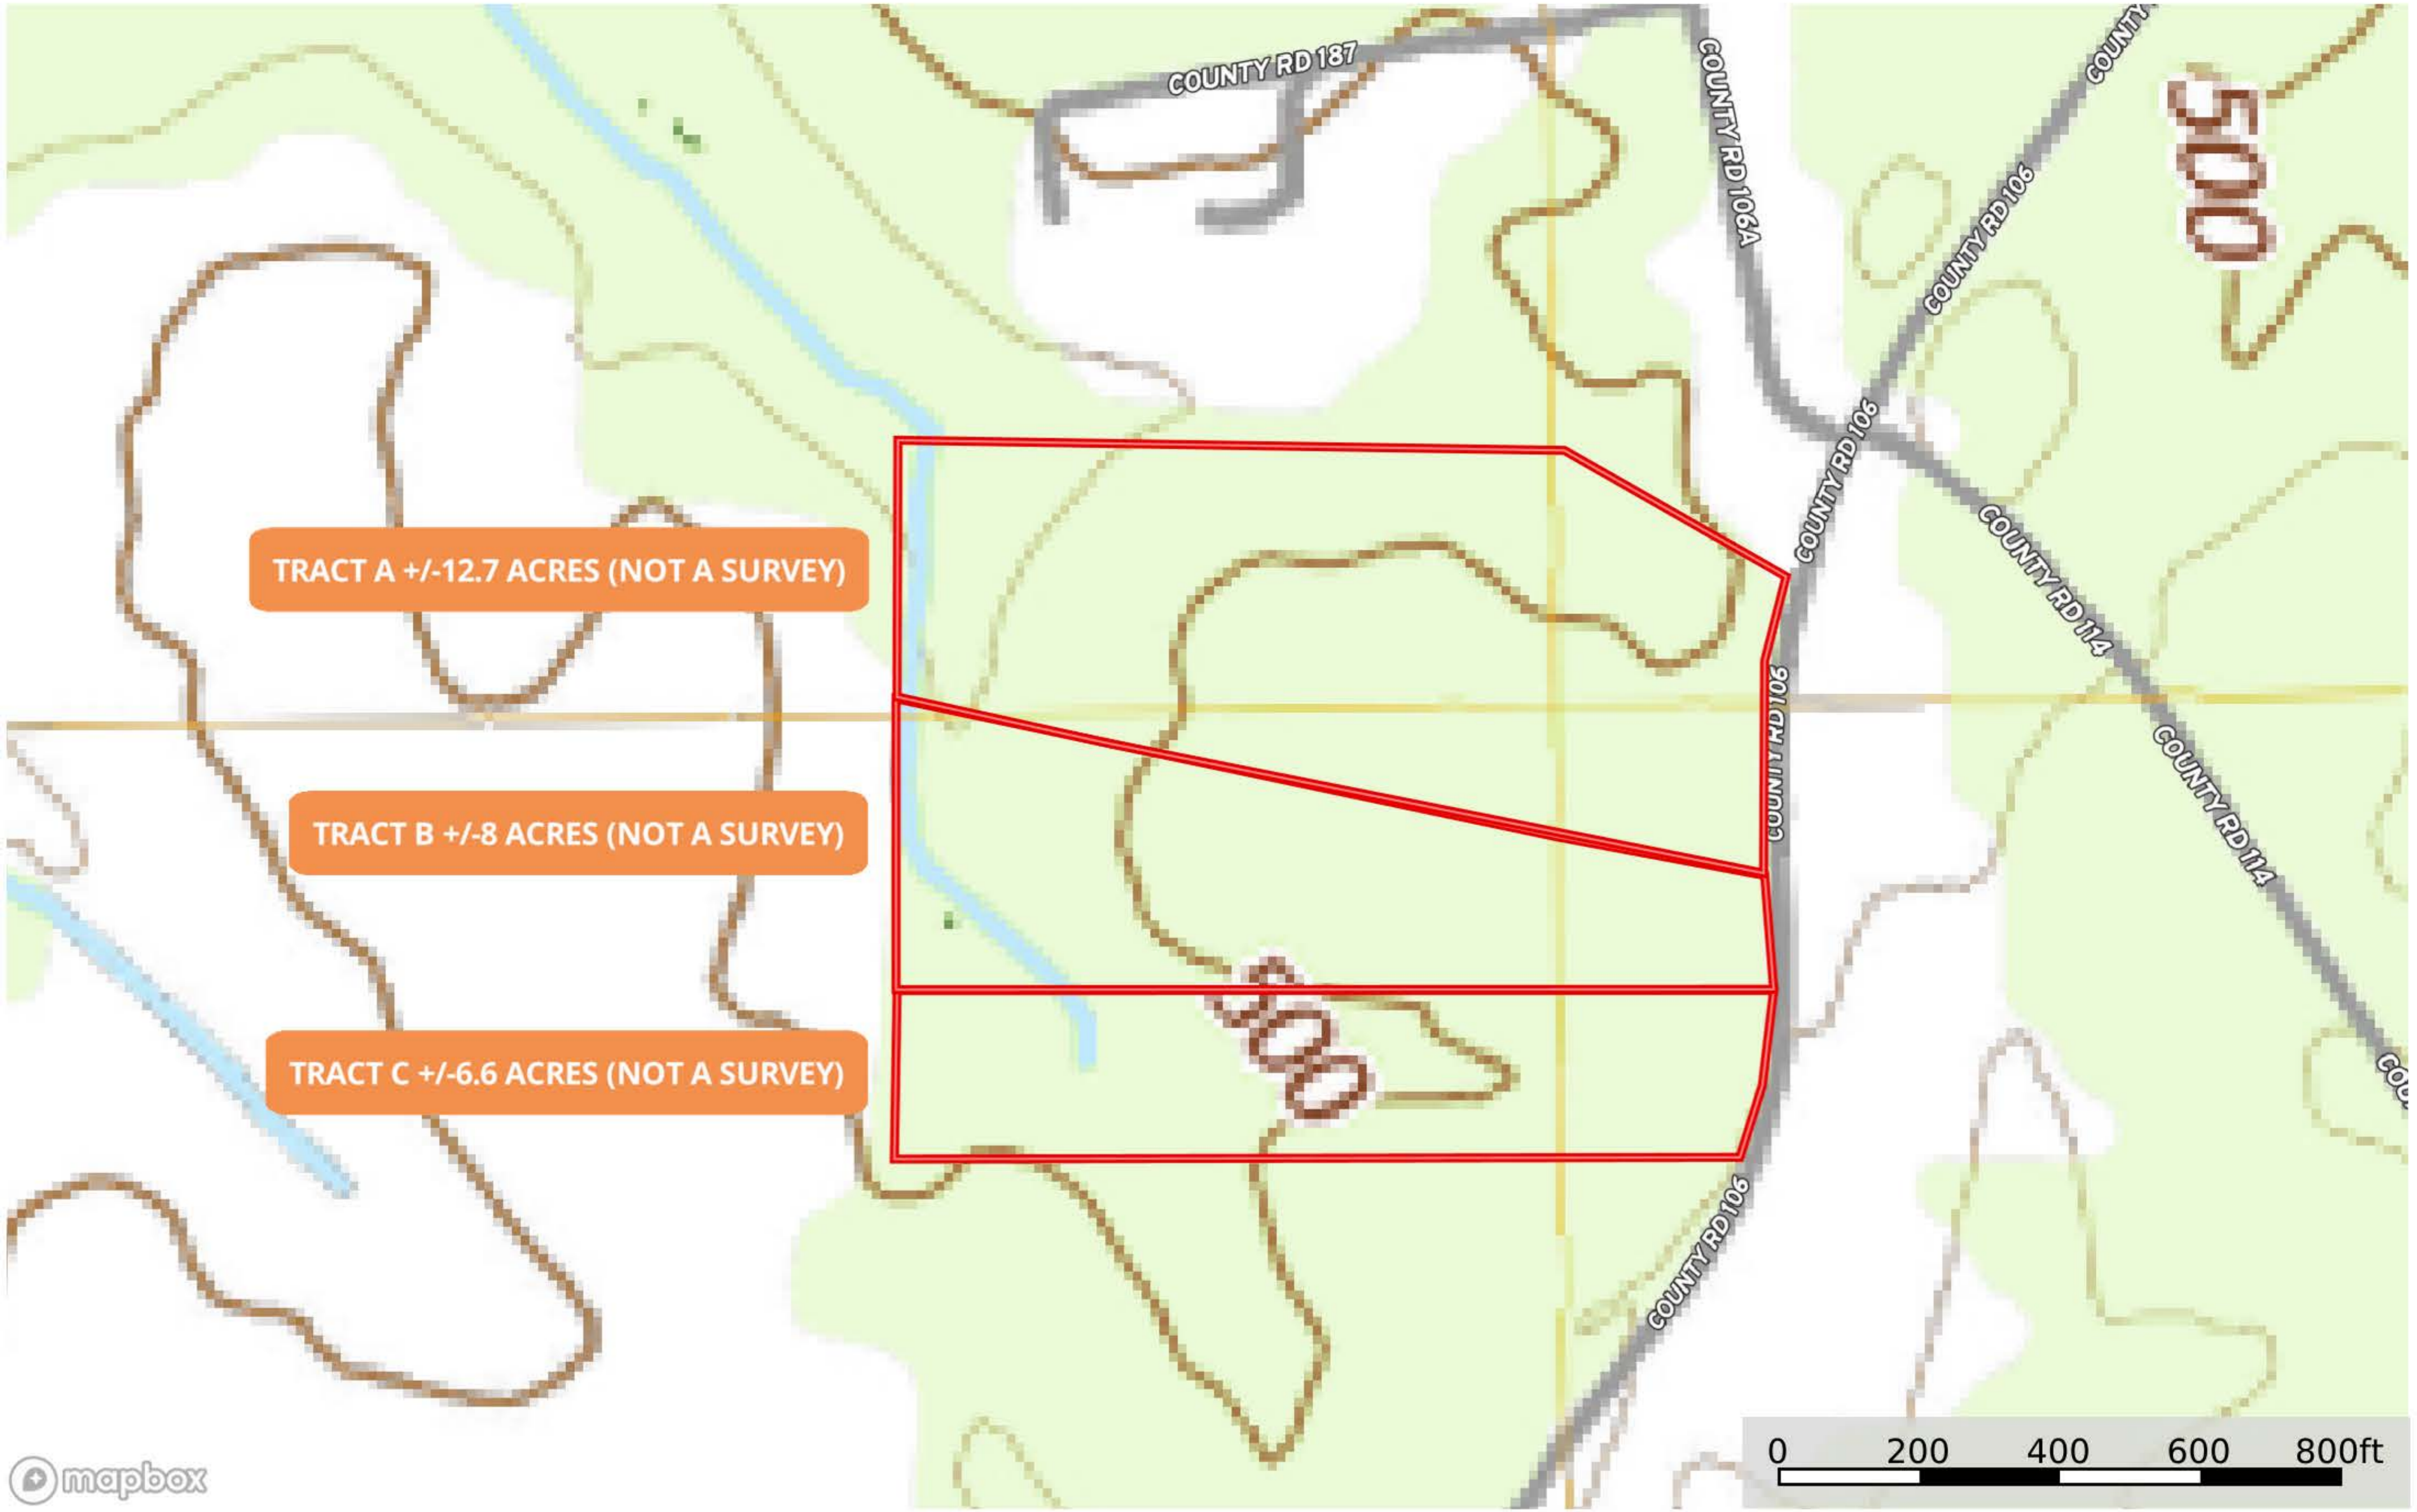

North Farmington Boatman Tracts A, B, & C

Mississippi, AC +/-

 Boundary  General Location

North Farmington Boatman Tracts A, B, & C

Mississippi, AC +/-

 Boundary  General Location

North Farmington Boatman Tracts A, B, & C

Mississippi, AC +/-

TRACT A +/-12.7 ACRES (NOT A SURVEY)

TRACT B +/-8 ACRES (NOT A SURVEY)

TRACT C +/-6.6 ACRES (NOT A SURVEY)

 Boundary

North Farmington Boatman Tracts A, B, & C

Mississippi, AC +/-

 Boundary

North Farmington Boatman Tracts A, B, & C

Mississippi, AC +/-

 Boundary