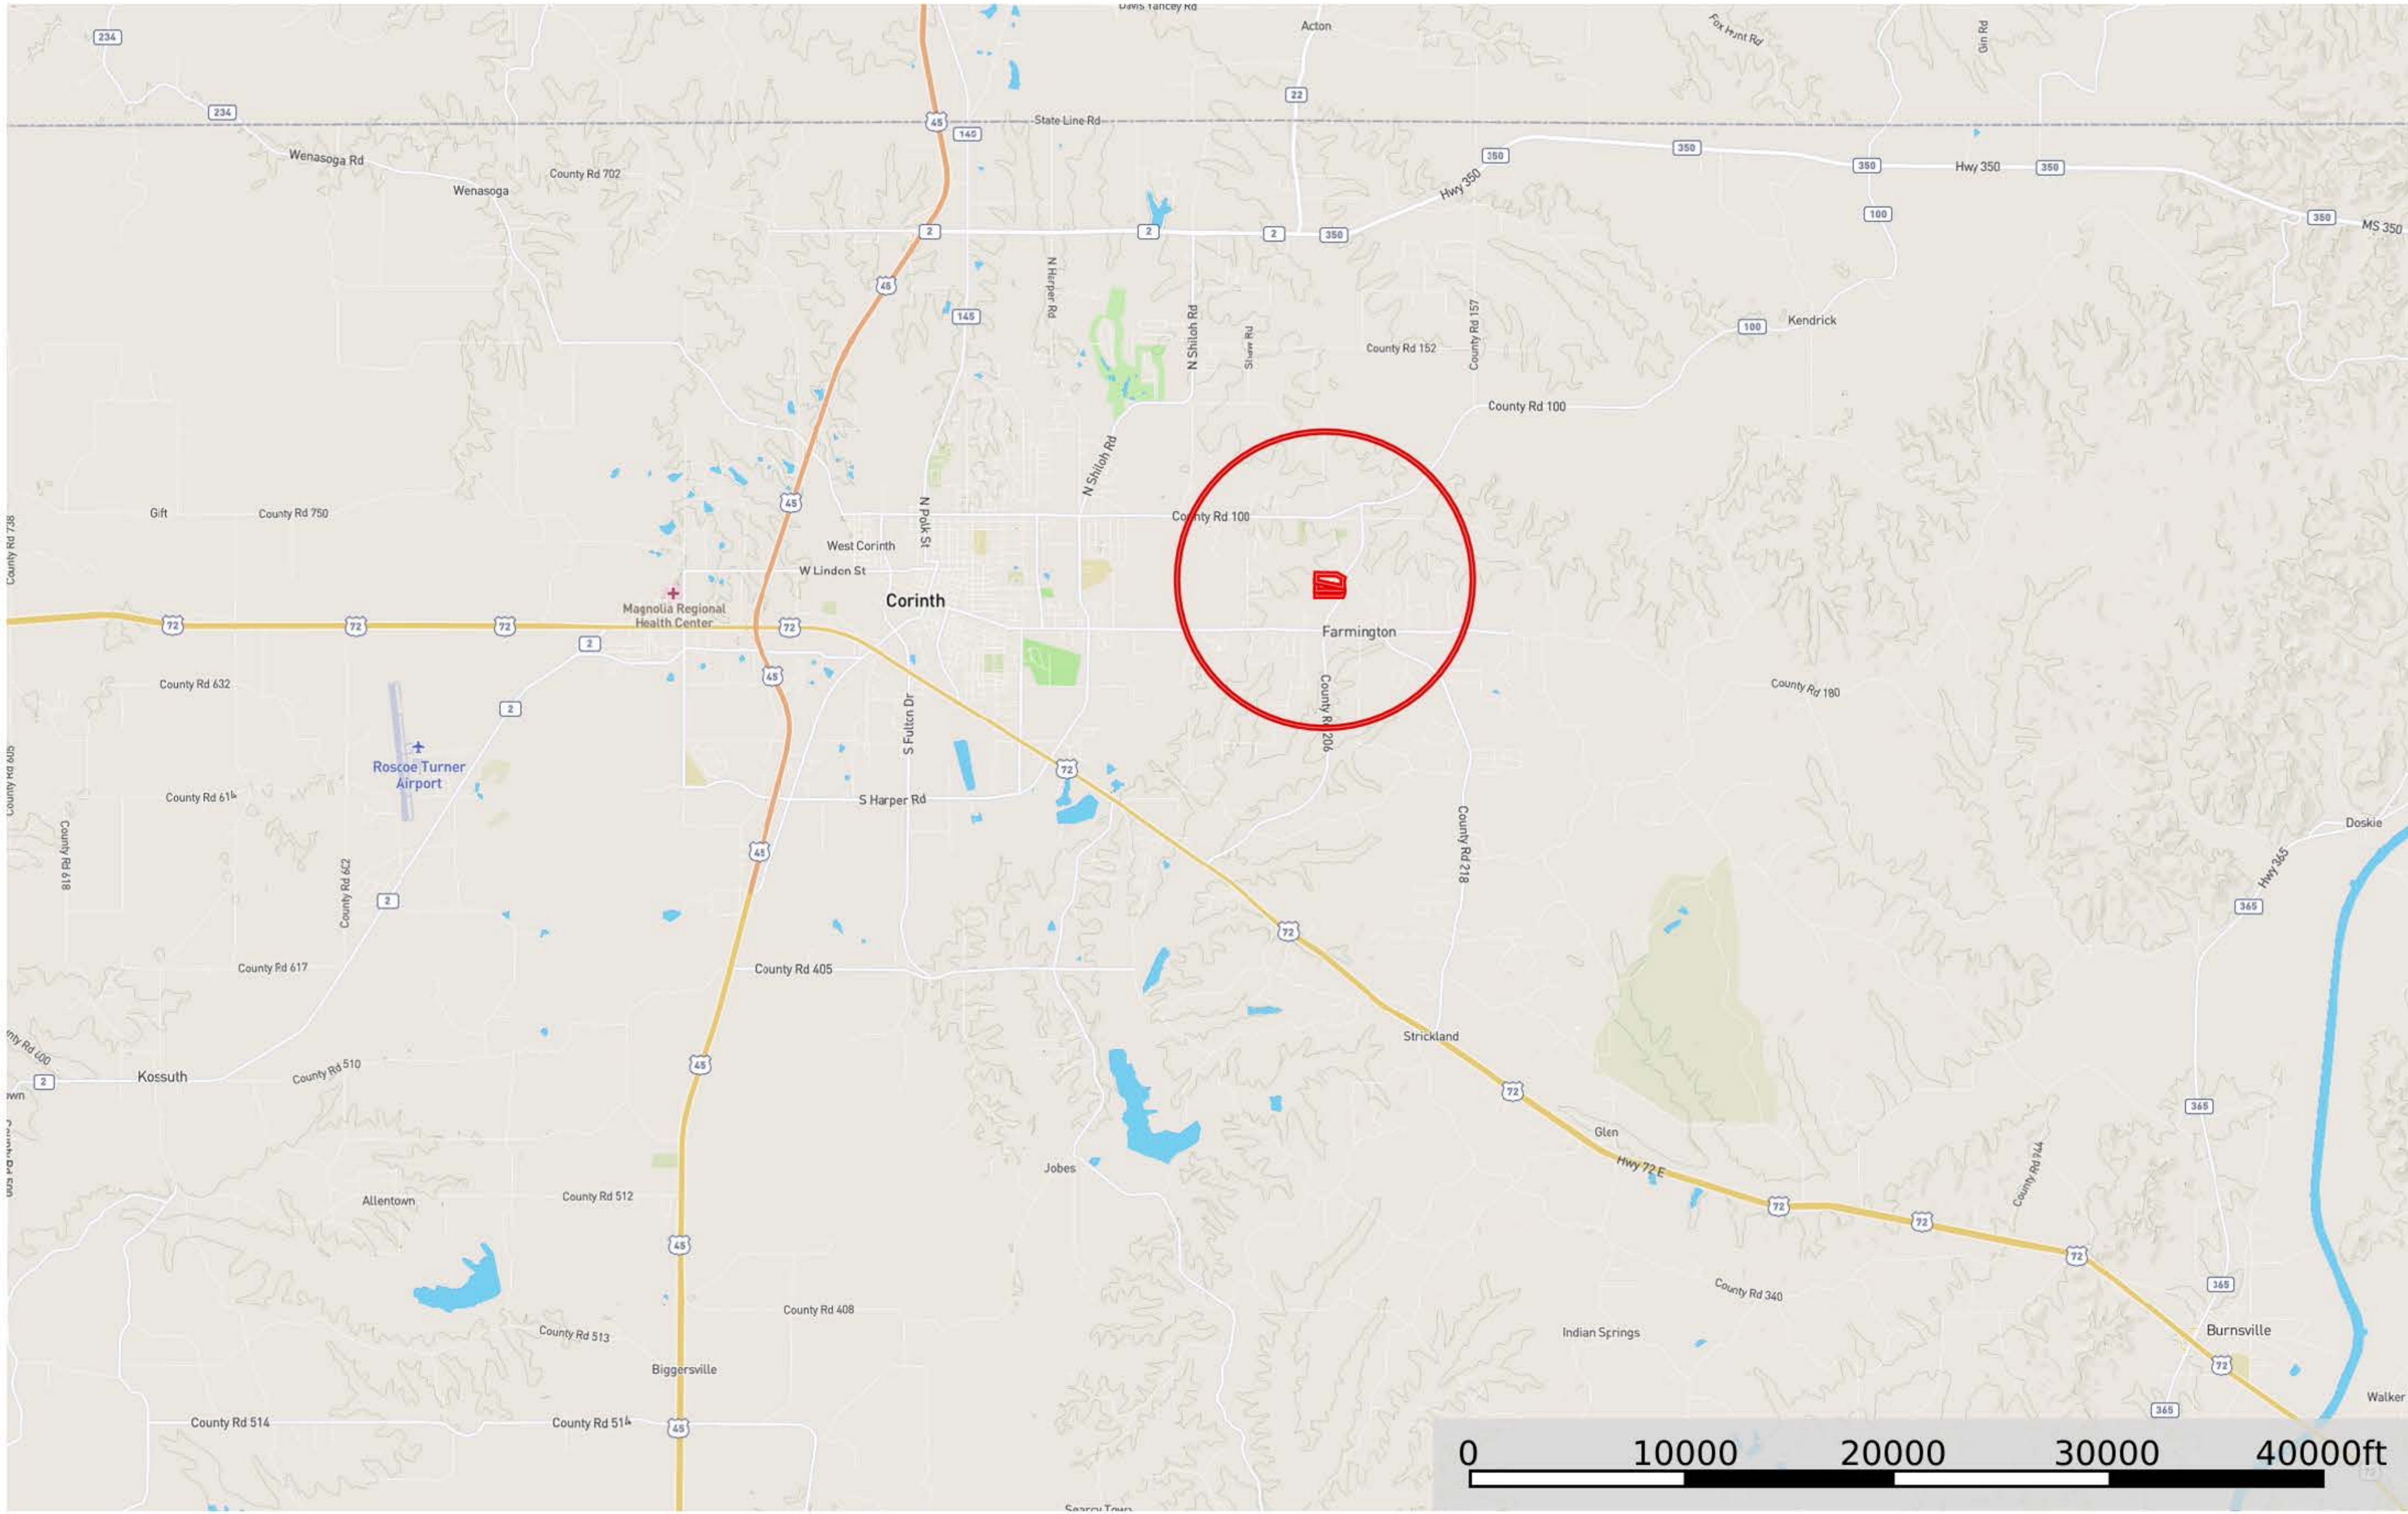

North Farmington Boatman Tracts A, B, & C

Mississippi, AC +/-

 Boundary  General Location

North Farmington Boatman Tracts A, B, & C

Mississippi, AC +/-

 Boundary  General Location

North Farmington Boatman Tracts A, B, & C

Mississippi, AC +/-

TRACT A +/-12.7 ACRES (NOT A SURVEY)

TRACT B +/-8 ACRES (NOT A SURVEY)

TRACT C +/-6.6 ACRES (NOT A SURVEY)

 Boundary

North Farmington Boatman Tracts A, B, & C

Mississippi, AC +/-

 Boundary

North Farmington Boatman Tracts A, B, & C

Mississippi, AC +/-

 Boundary