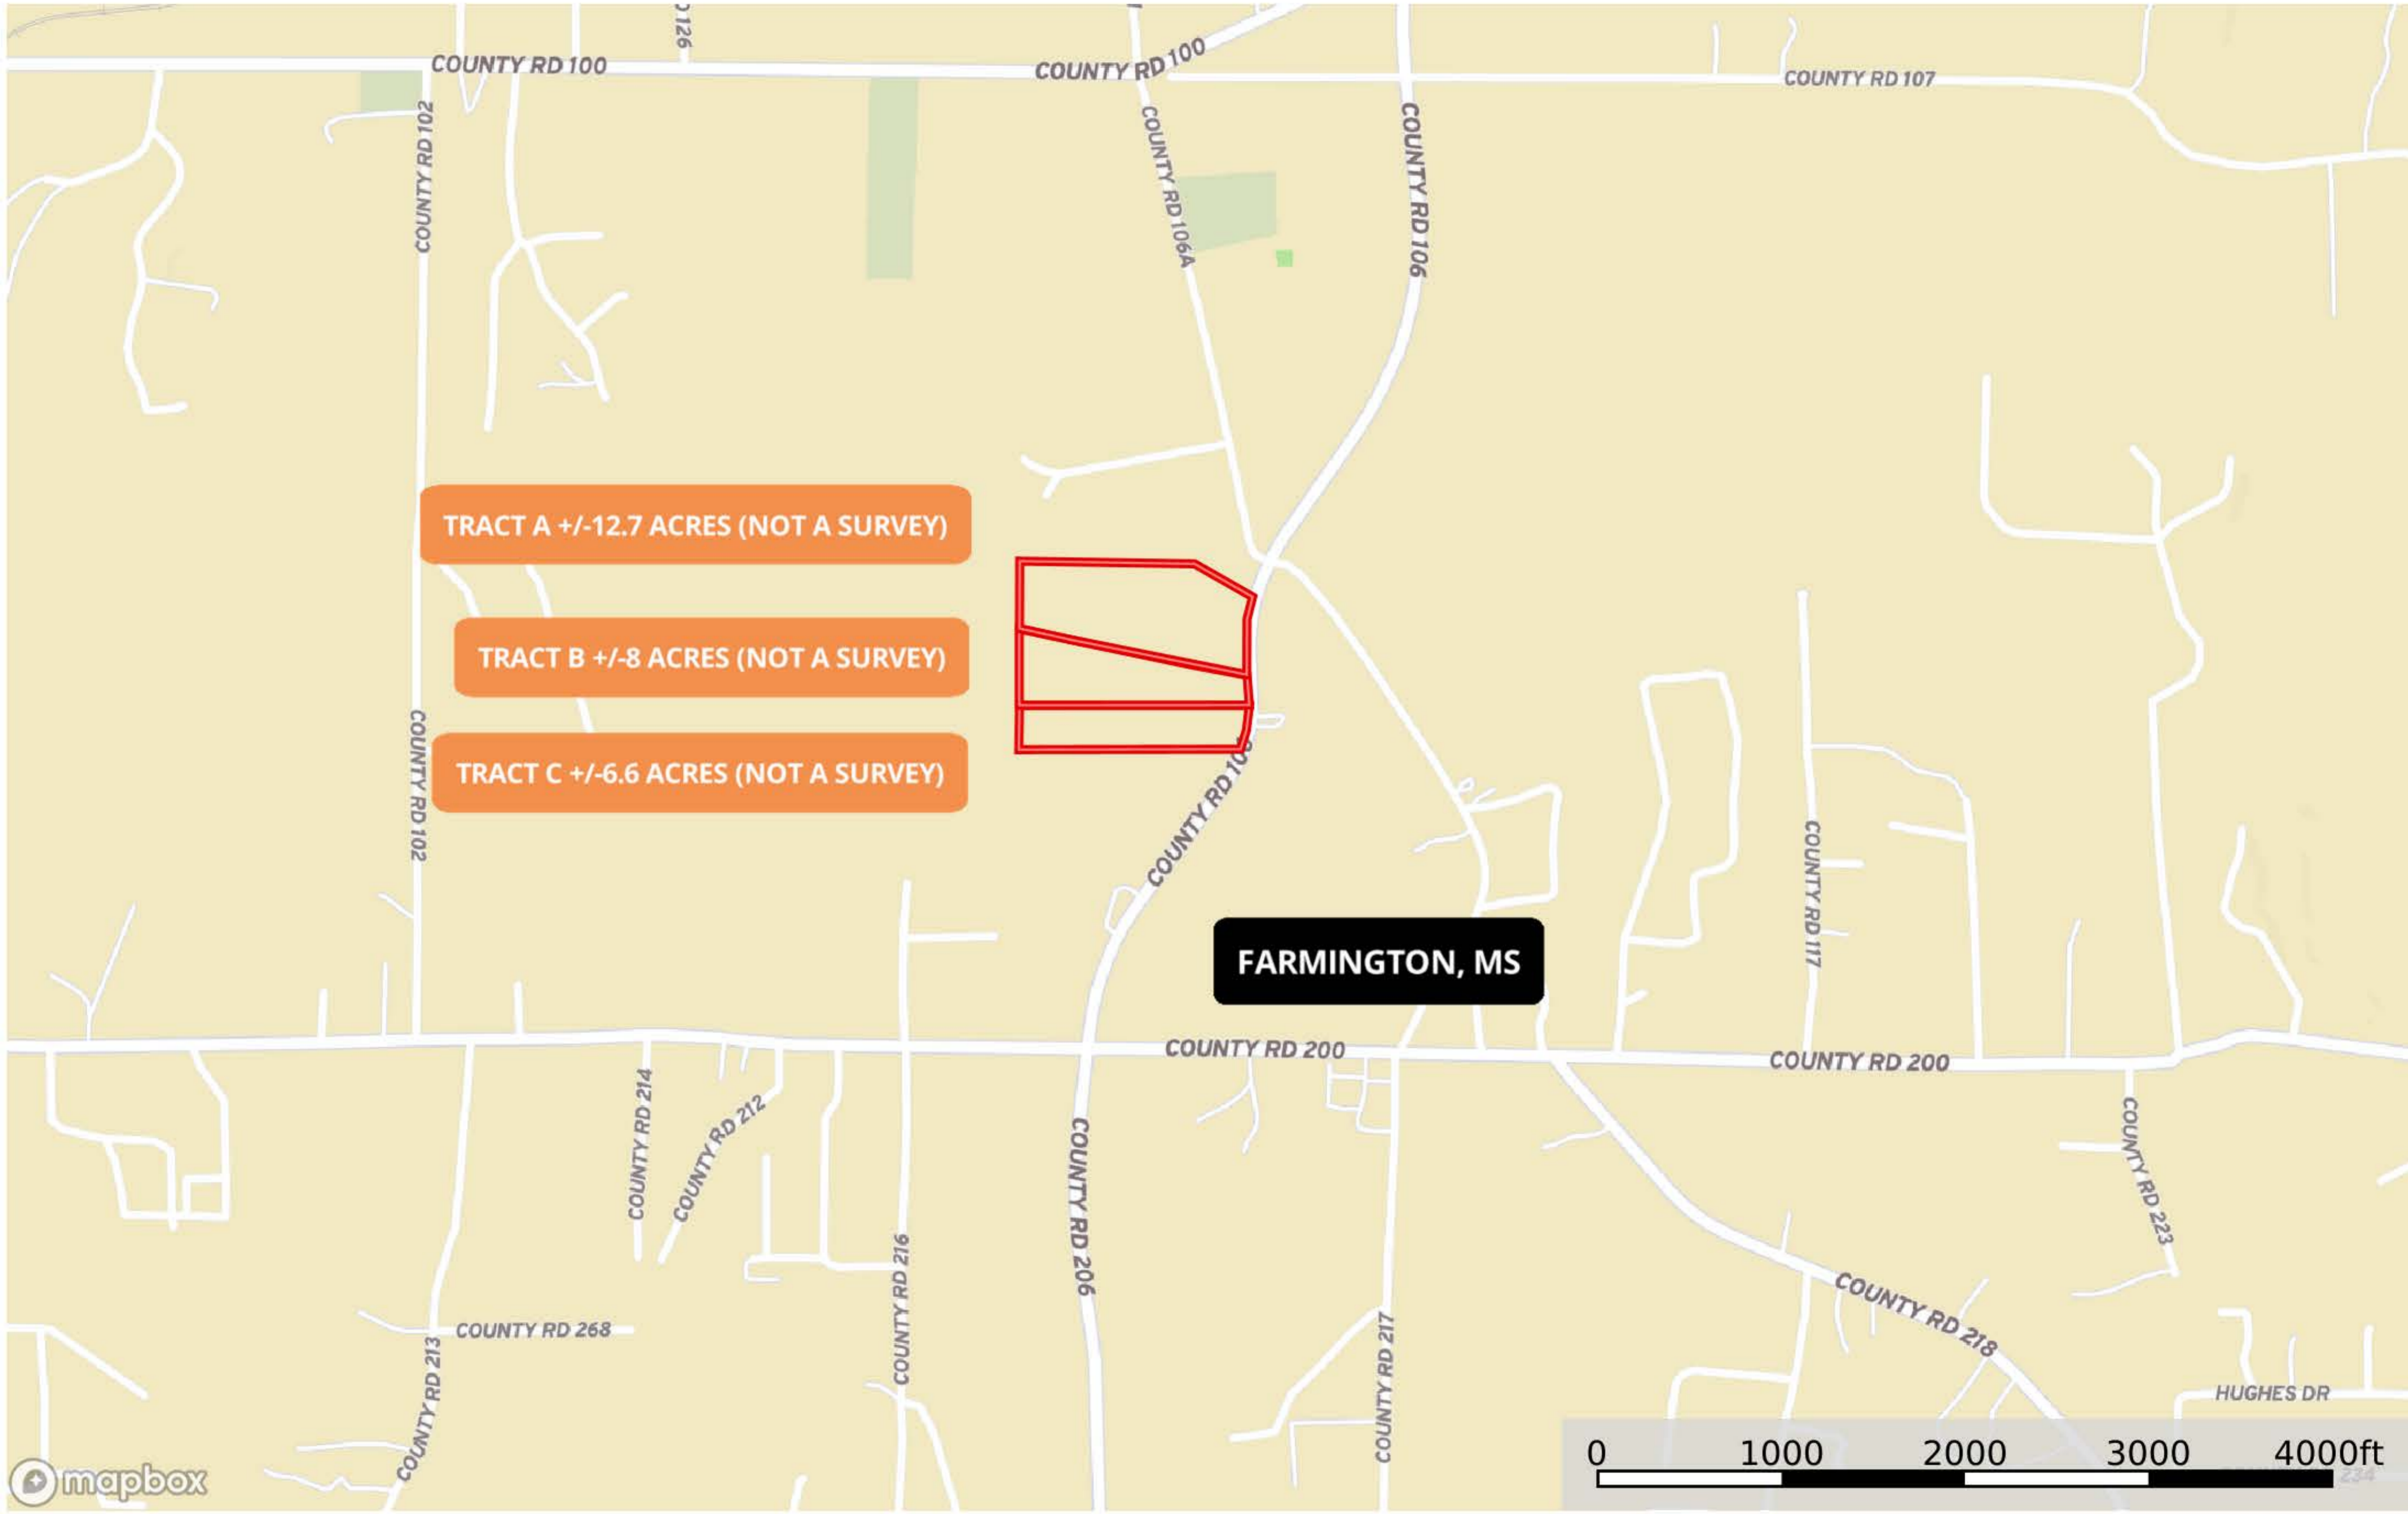

North Farmington Boatman Tracts A, B, & C

Mississippi, AC +/-

 Boundary  General Location

North Farmington Boatman Tracts A, B, & C

Mississippi, AC +/-

 Boundary  General Location

North Farmington Boatman Tracts A, B, & C

Mississippi, AC +/-

TRACT A +/-12.7 ACRES (NOT A SURVEY)

TRACT B +/-8 ACRES (NOT A SURVEY)

TRACT C +/-6.6 ACRES (NOT A SURVEY)

 Boundary

North Farmington Boatman Tracts A, B, & C

Mississippi, AC +/-

 Boundary

North Farmington Boatman Tracts A, B, & C

Mississippi, AC +/-

 Boundary