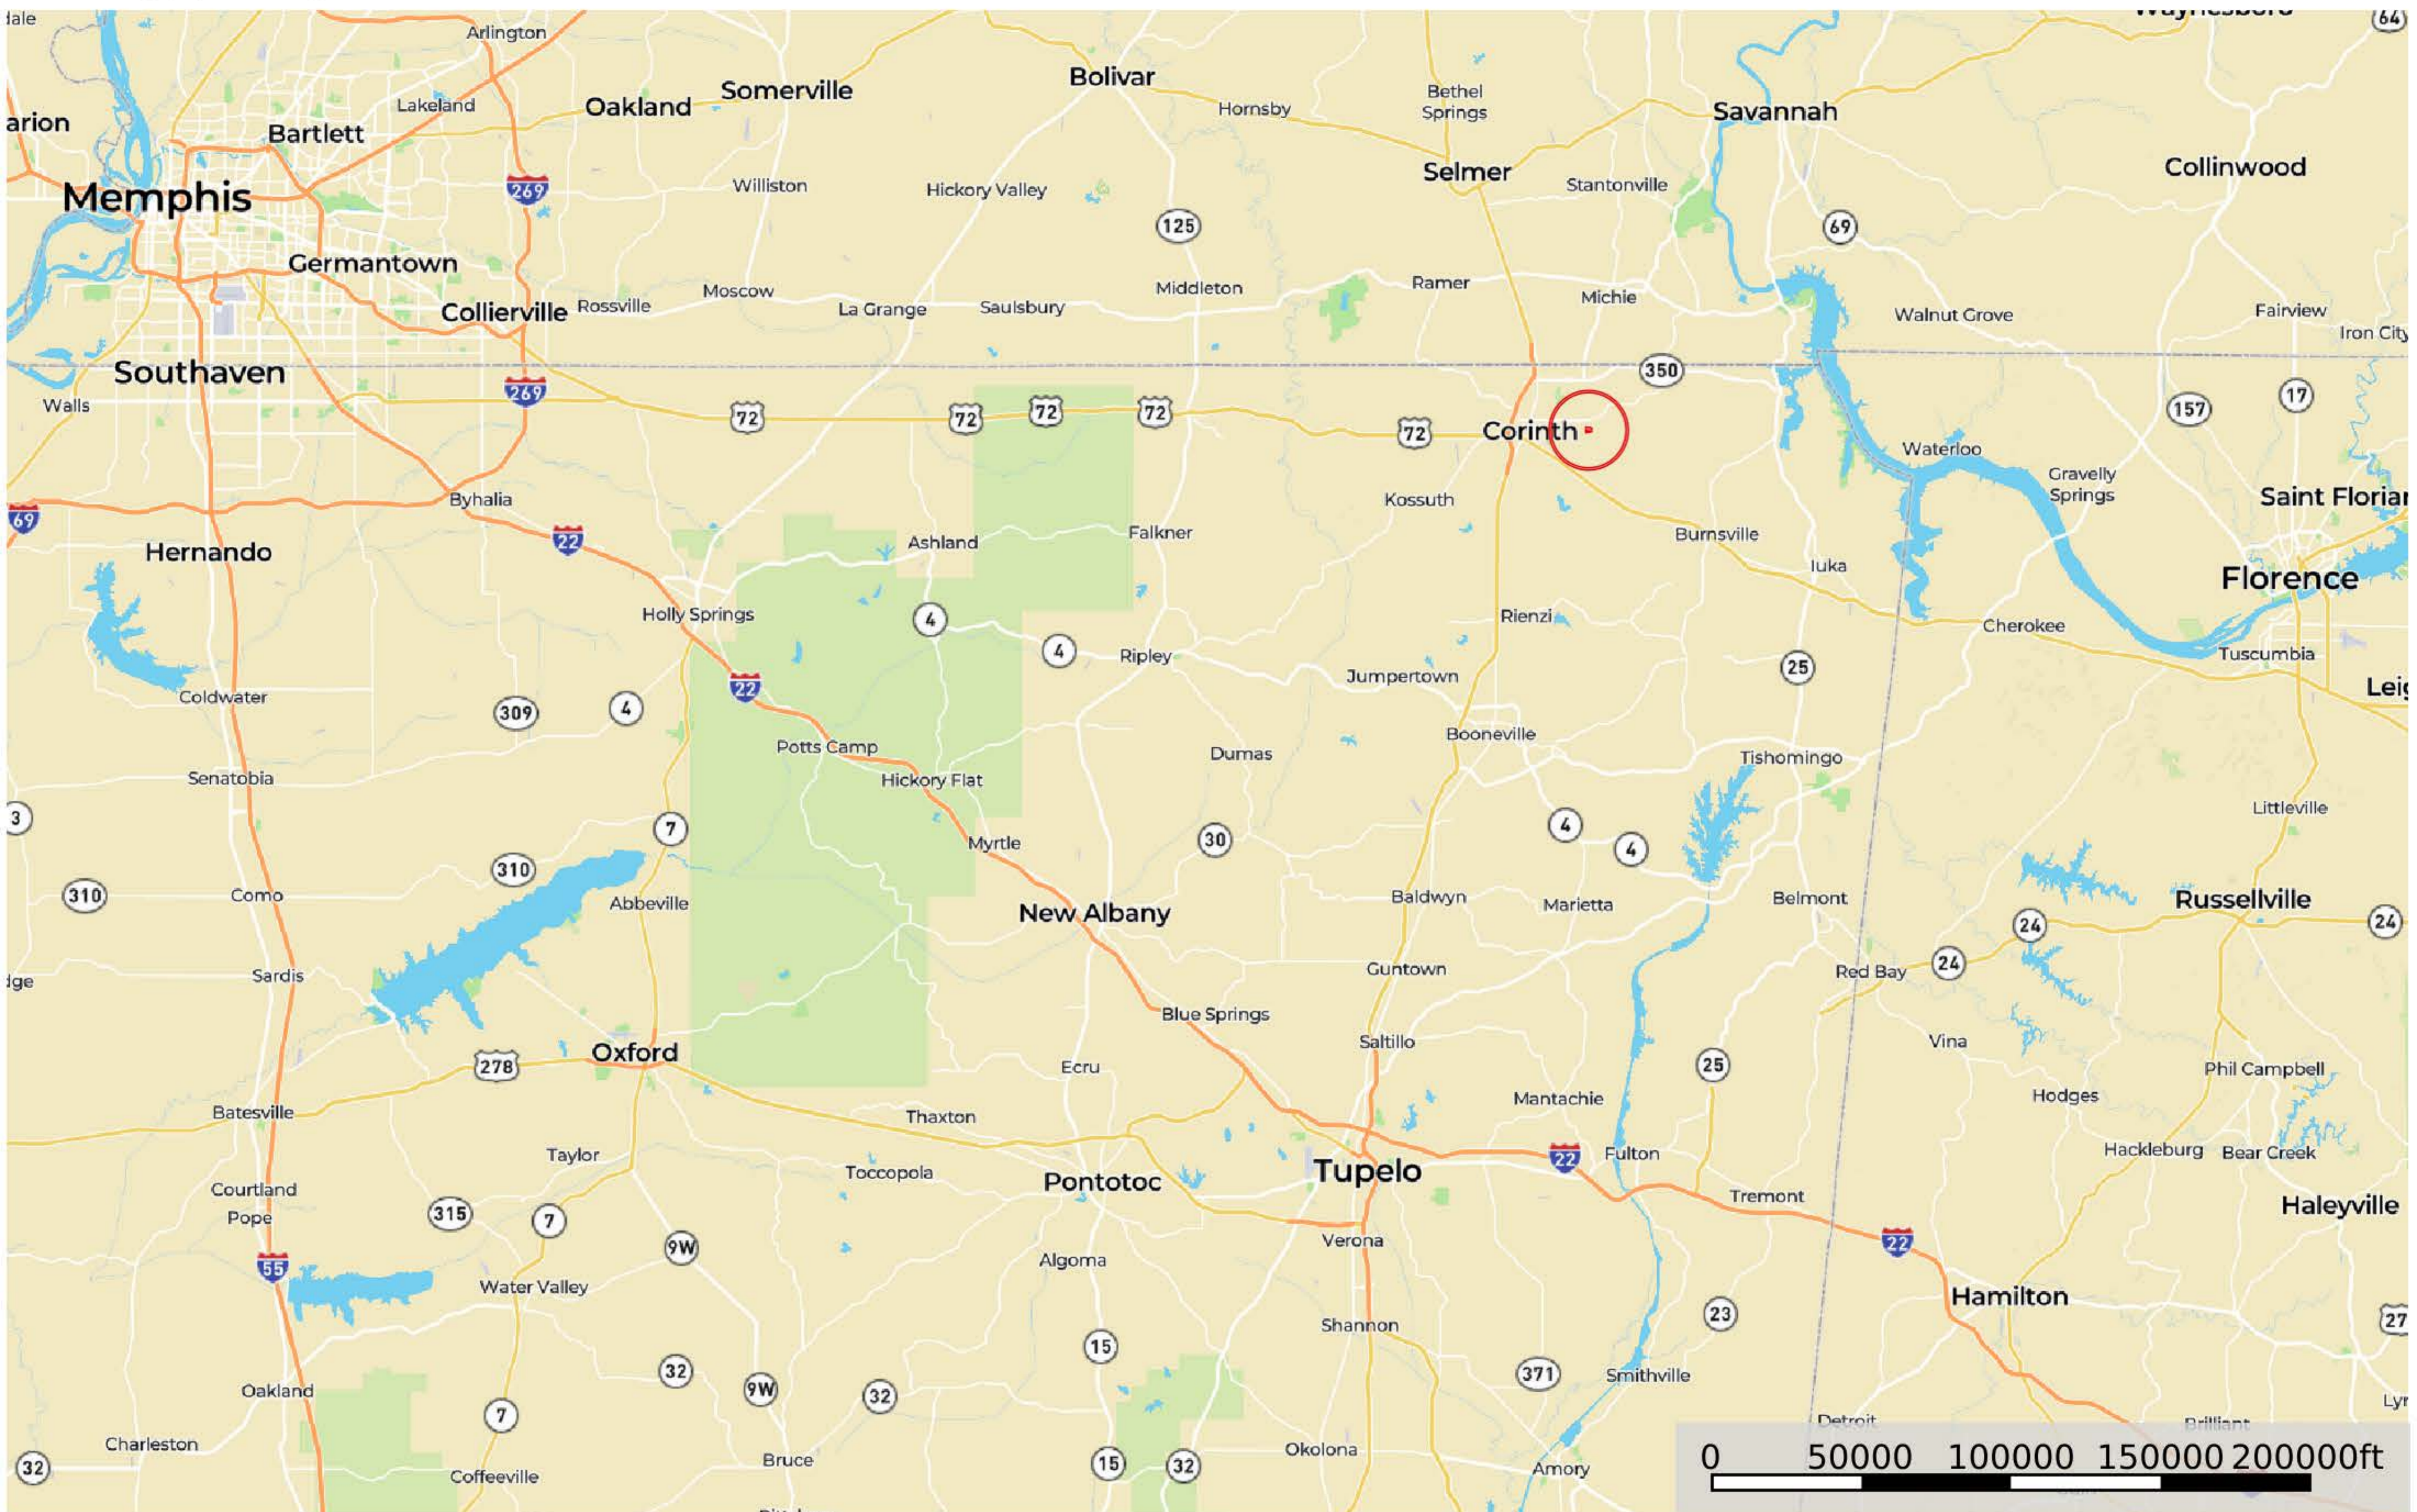

North Farmington Boatman Tracts A, B, & C

Mississippi, AC +/-

 Boundary  General Location

North Farmington Boatman Tracts A, B, & C

Mississippi, AC +/-

 Boundary  General Location

North Farmington Boatman Tracts A, B, & C

Mississippi, AC +/-

TRACT A +/-12.7 ACRES (NOT A SURVEY)

TRACT B +/-8 ACRES (NOT A SURVEY)

TRACT C +/-6.6 ACRES (NOT A SURVEY)

 Boundary

North Farmington Boatman Tracts A, B, & C

Mississippi, AC +/-

 Boundary

North Farmington Boatman Tracts A, B, & C

Mississippi, AC +/-

 Boundary