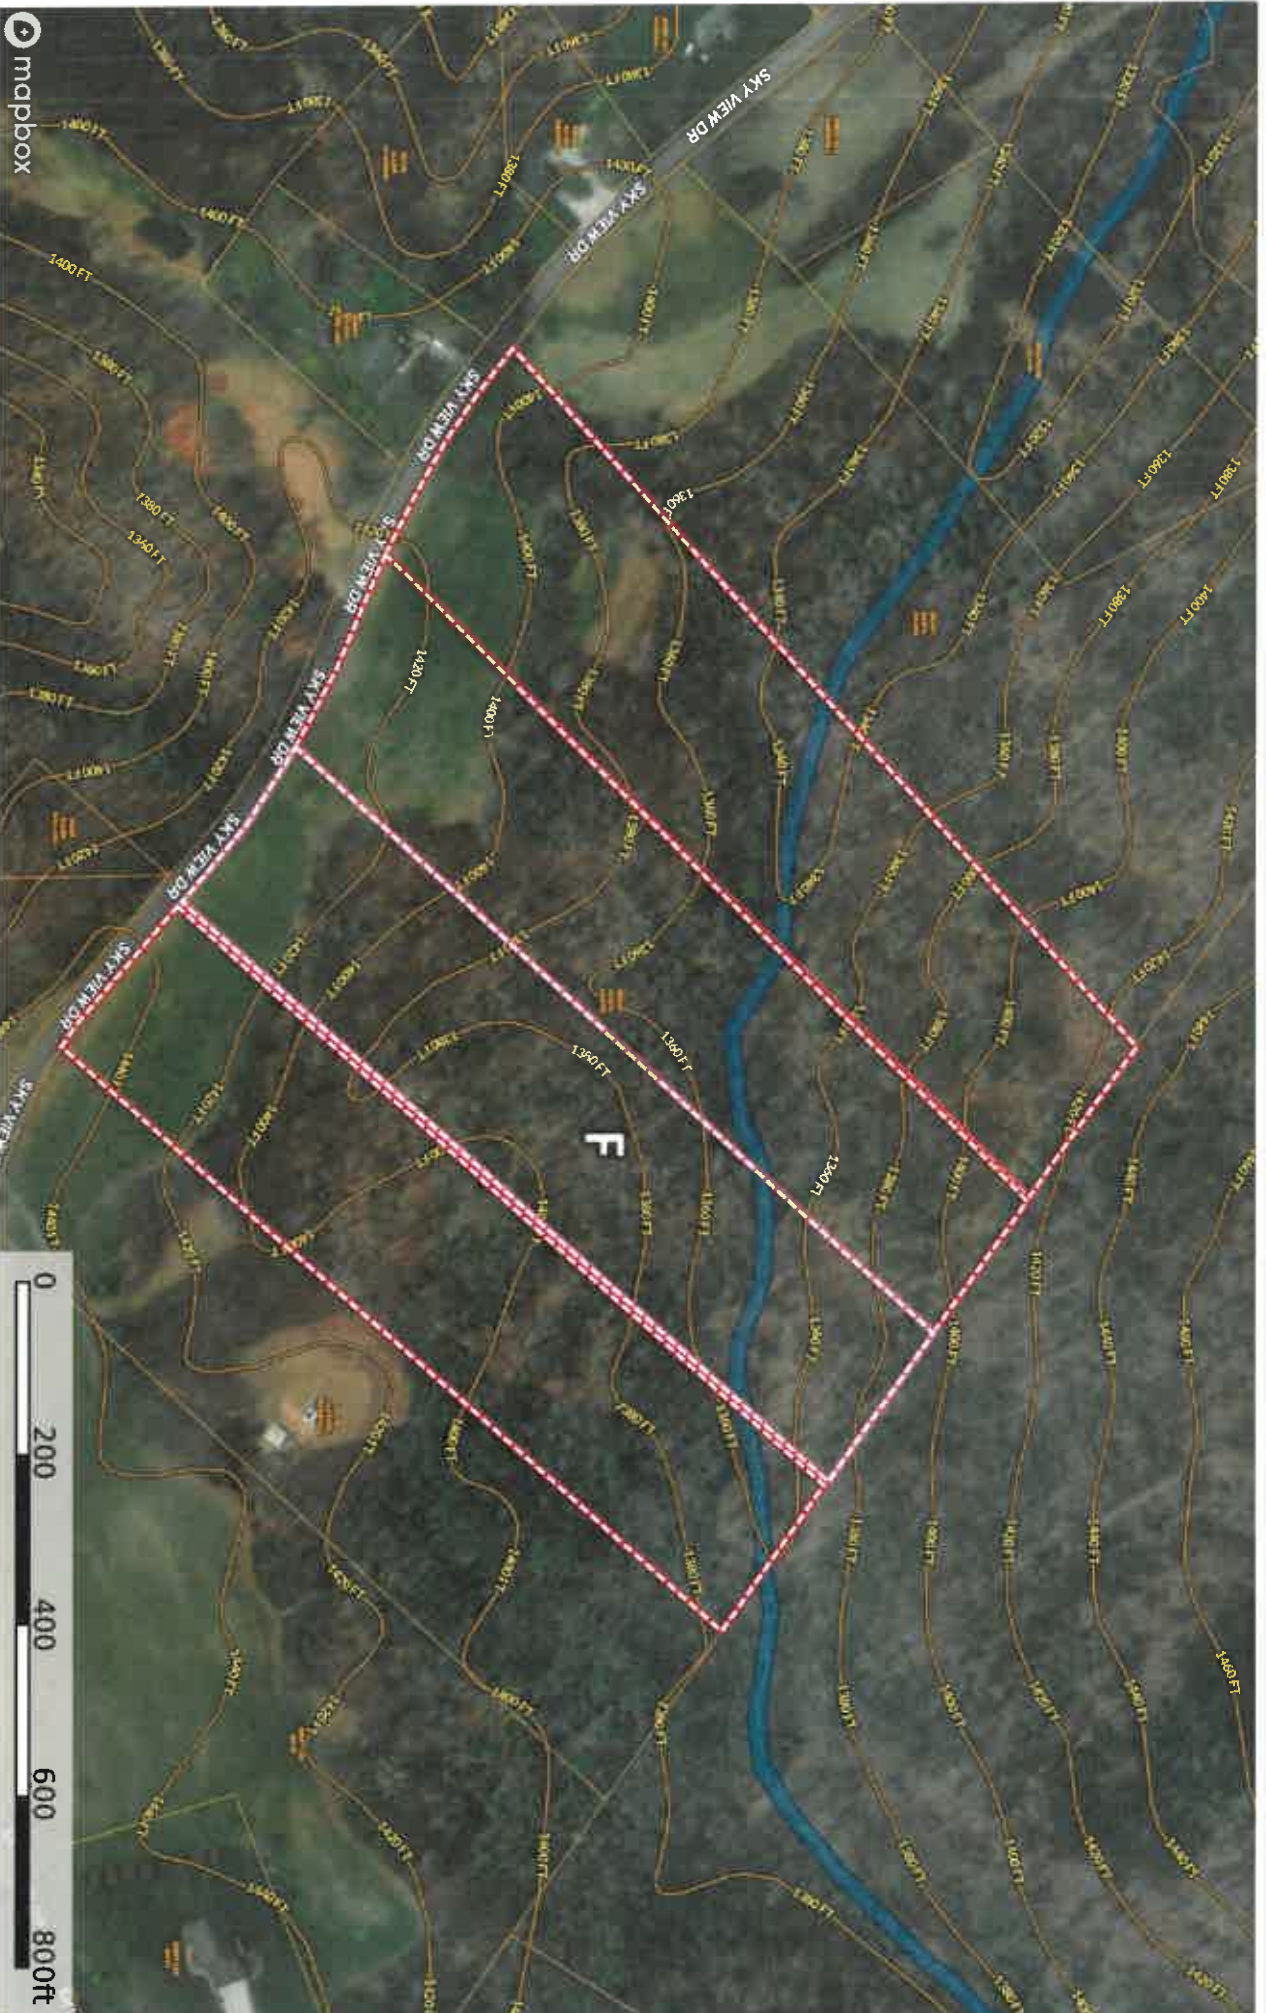

Brent Adams - Skyview Dr., Ararat, VA
Virginia, 5 AC +/-

-  Boundary 1
-  Boundary
-  Wellands
-  Riparian
-  Stream, Intermittent
-  River/Creek
-  Water Body
-  100 Year Floodplain
-  500 Year Floodplain
-  Floodway
-  Special
-  Unmapped/ Not Included

PATRICK COUNTY

www.interactivegis.com

Printed 03/06/2026