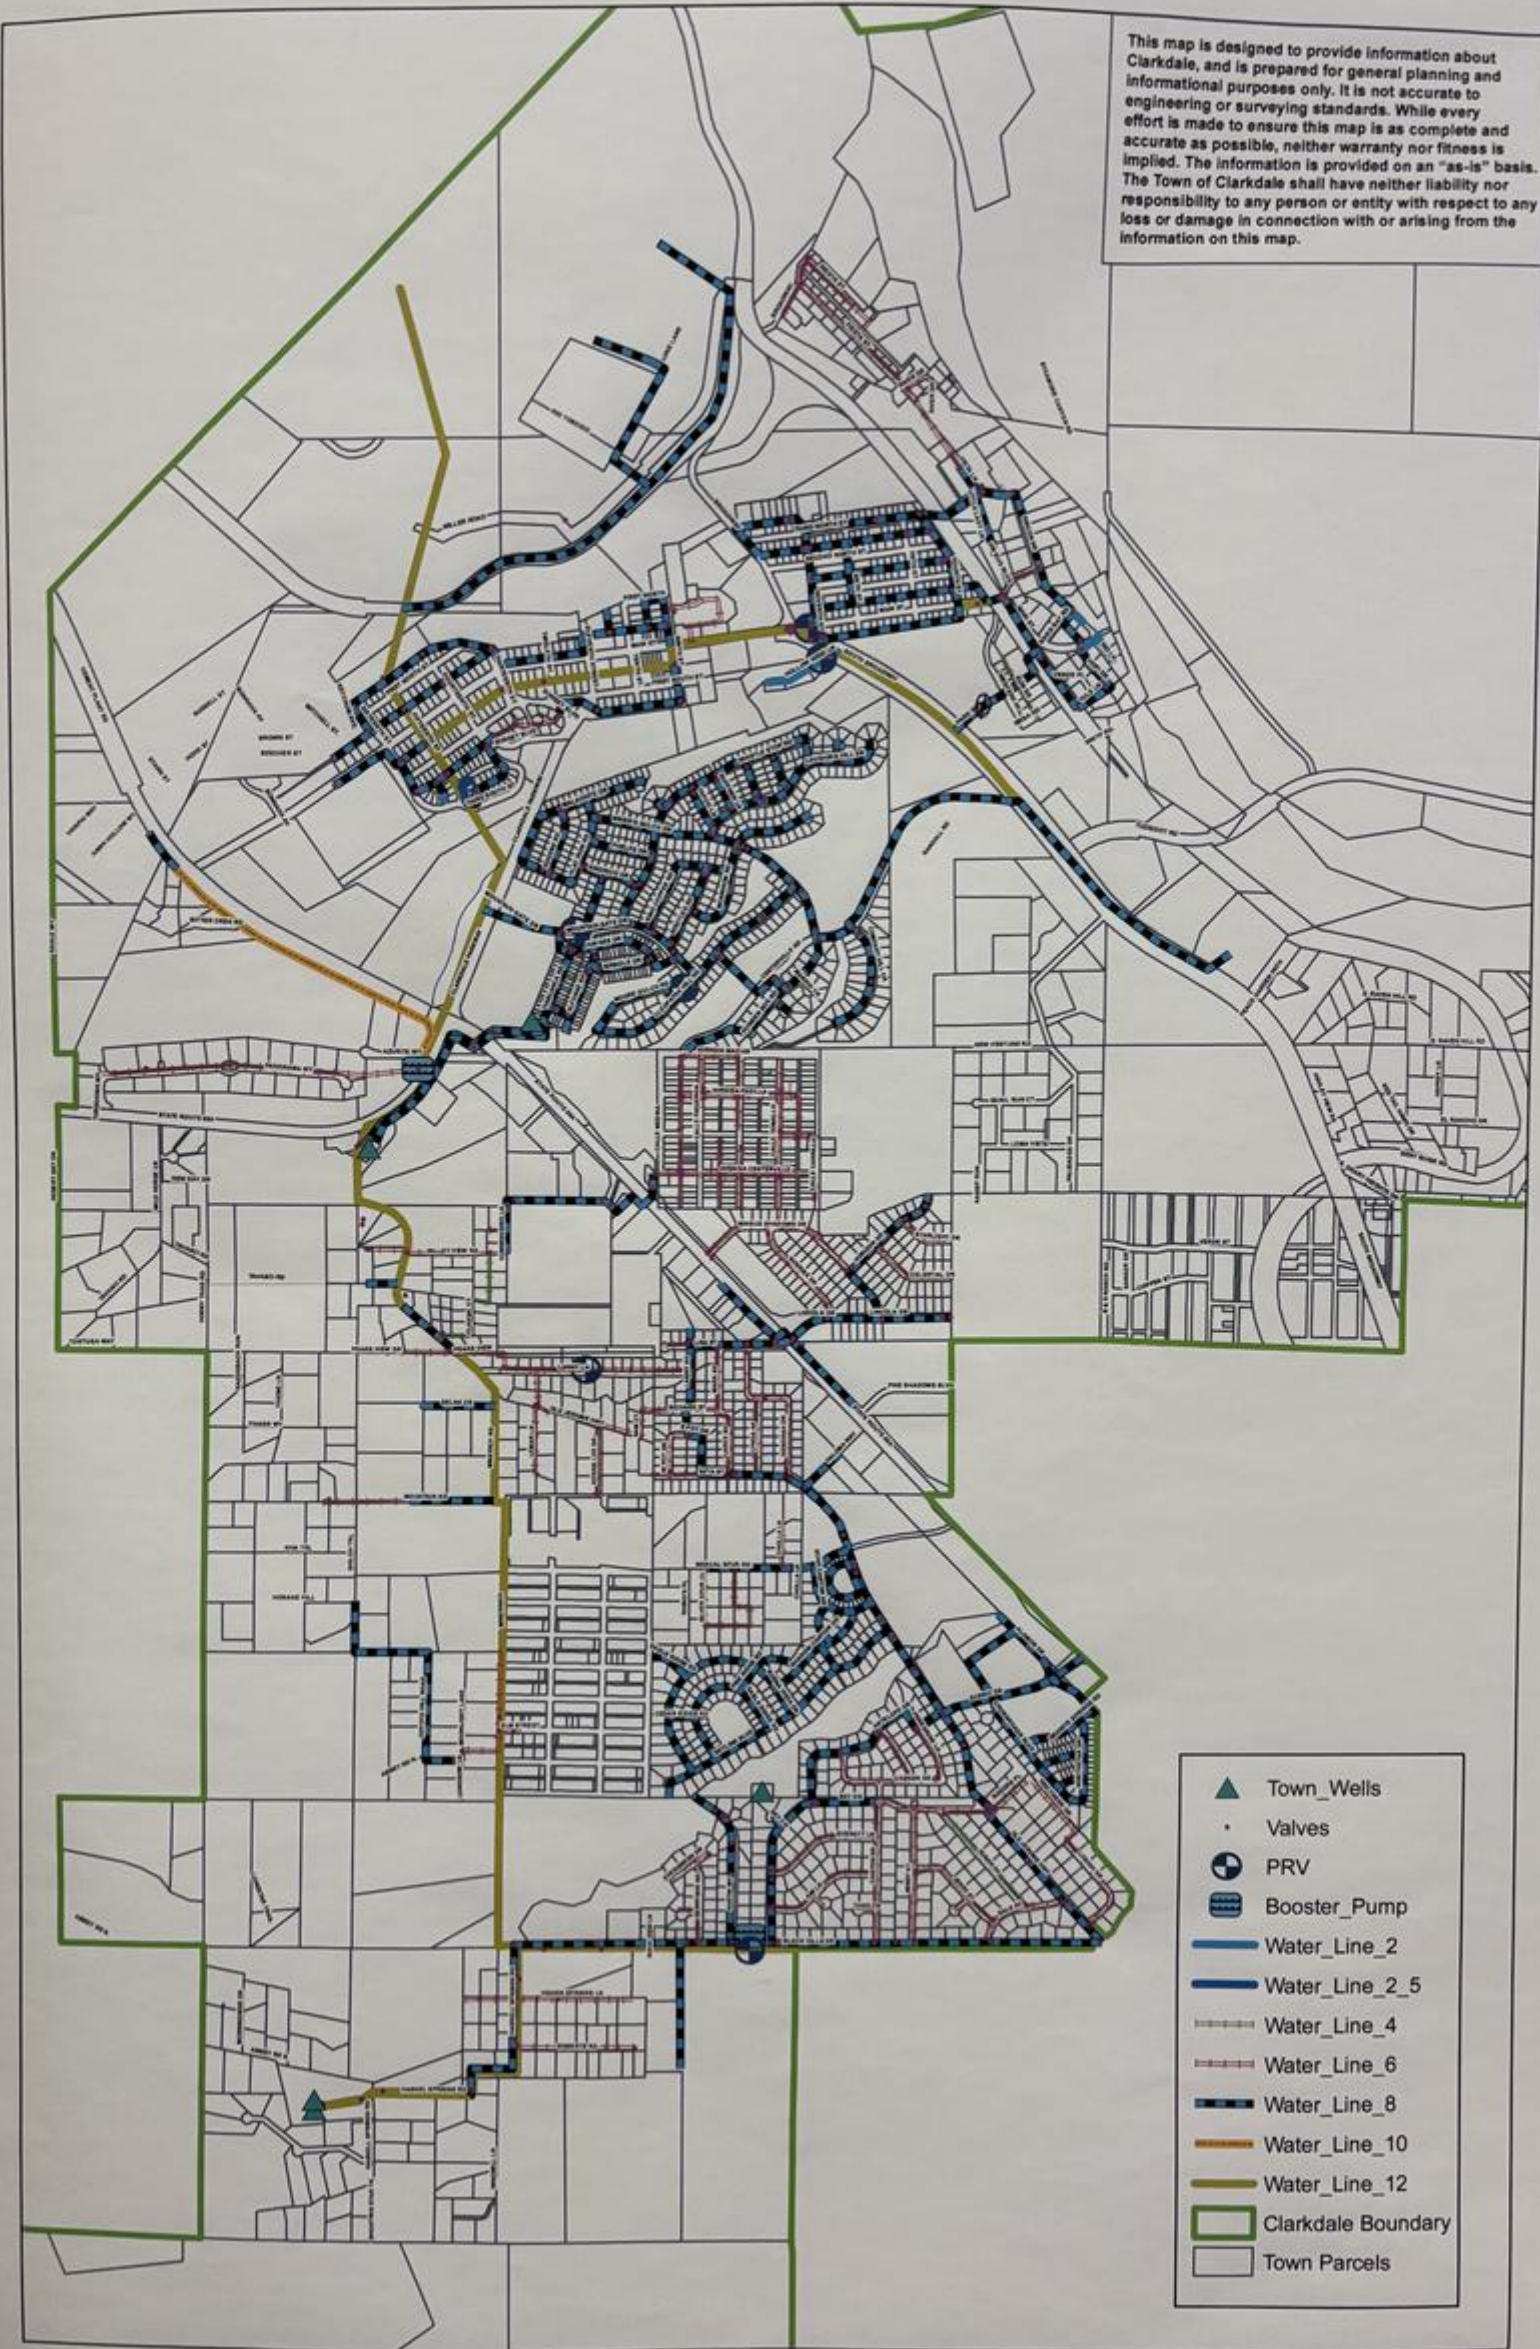

This map is designed to provide information about Clarkdale, and is prepared for general planning and informational purposes only. It is not accurate to engineering or surveying standards. While every effort is made to ensure this map is as complete and accurate as possible, neither accuracy nor fitness is guaranteed. The information is provided on an "as-is" basis. The Town of Clarkdale shall have neither liability nor responsibility to any person or entity with respect to any loss or damage in connection with or arising from the information on this map.

This map is designed to provide information about Clarkdale, and is prepared for general planning and informational purposes only. It is not accurate to engineering or surveying standards. While every effort is made to ensure this map is as complete and accurate as possible, neither warranty nor fitness is implied. The information is provided on an "as-is" basis. The Town of Clarkdale shall have neither liability nor responsibility to any person or entity with respect to any loss or damage in connection with or arising from the information on this map.

- ▲ Town\_Wells
- Valves
- ⊕ PRV
- ⊞ Booster\_Pump
- Water\_Line\_2
- Water\_Line\_2\_5
- Water\_Line\_4
- Water\_Line\_6
- Water\_Line\_8
- Water\_Line\_10
- Water\_Line\_12
- ▭ Clarkdale Boundary
- ▭ Town Parcels