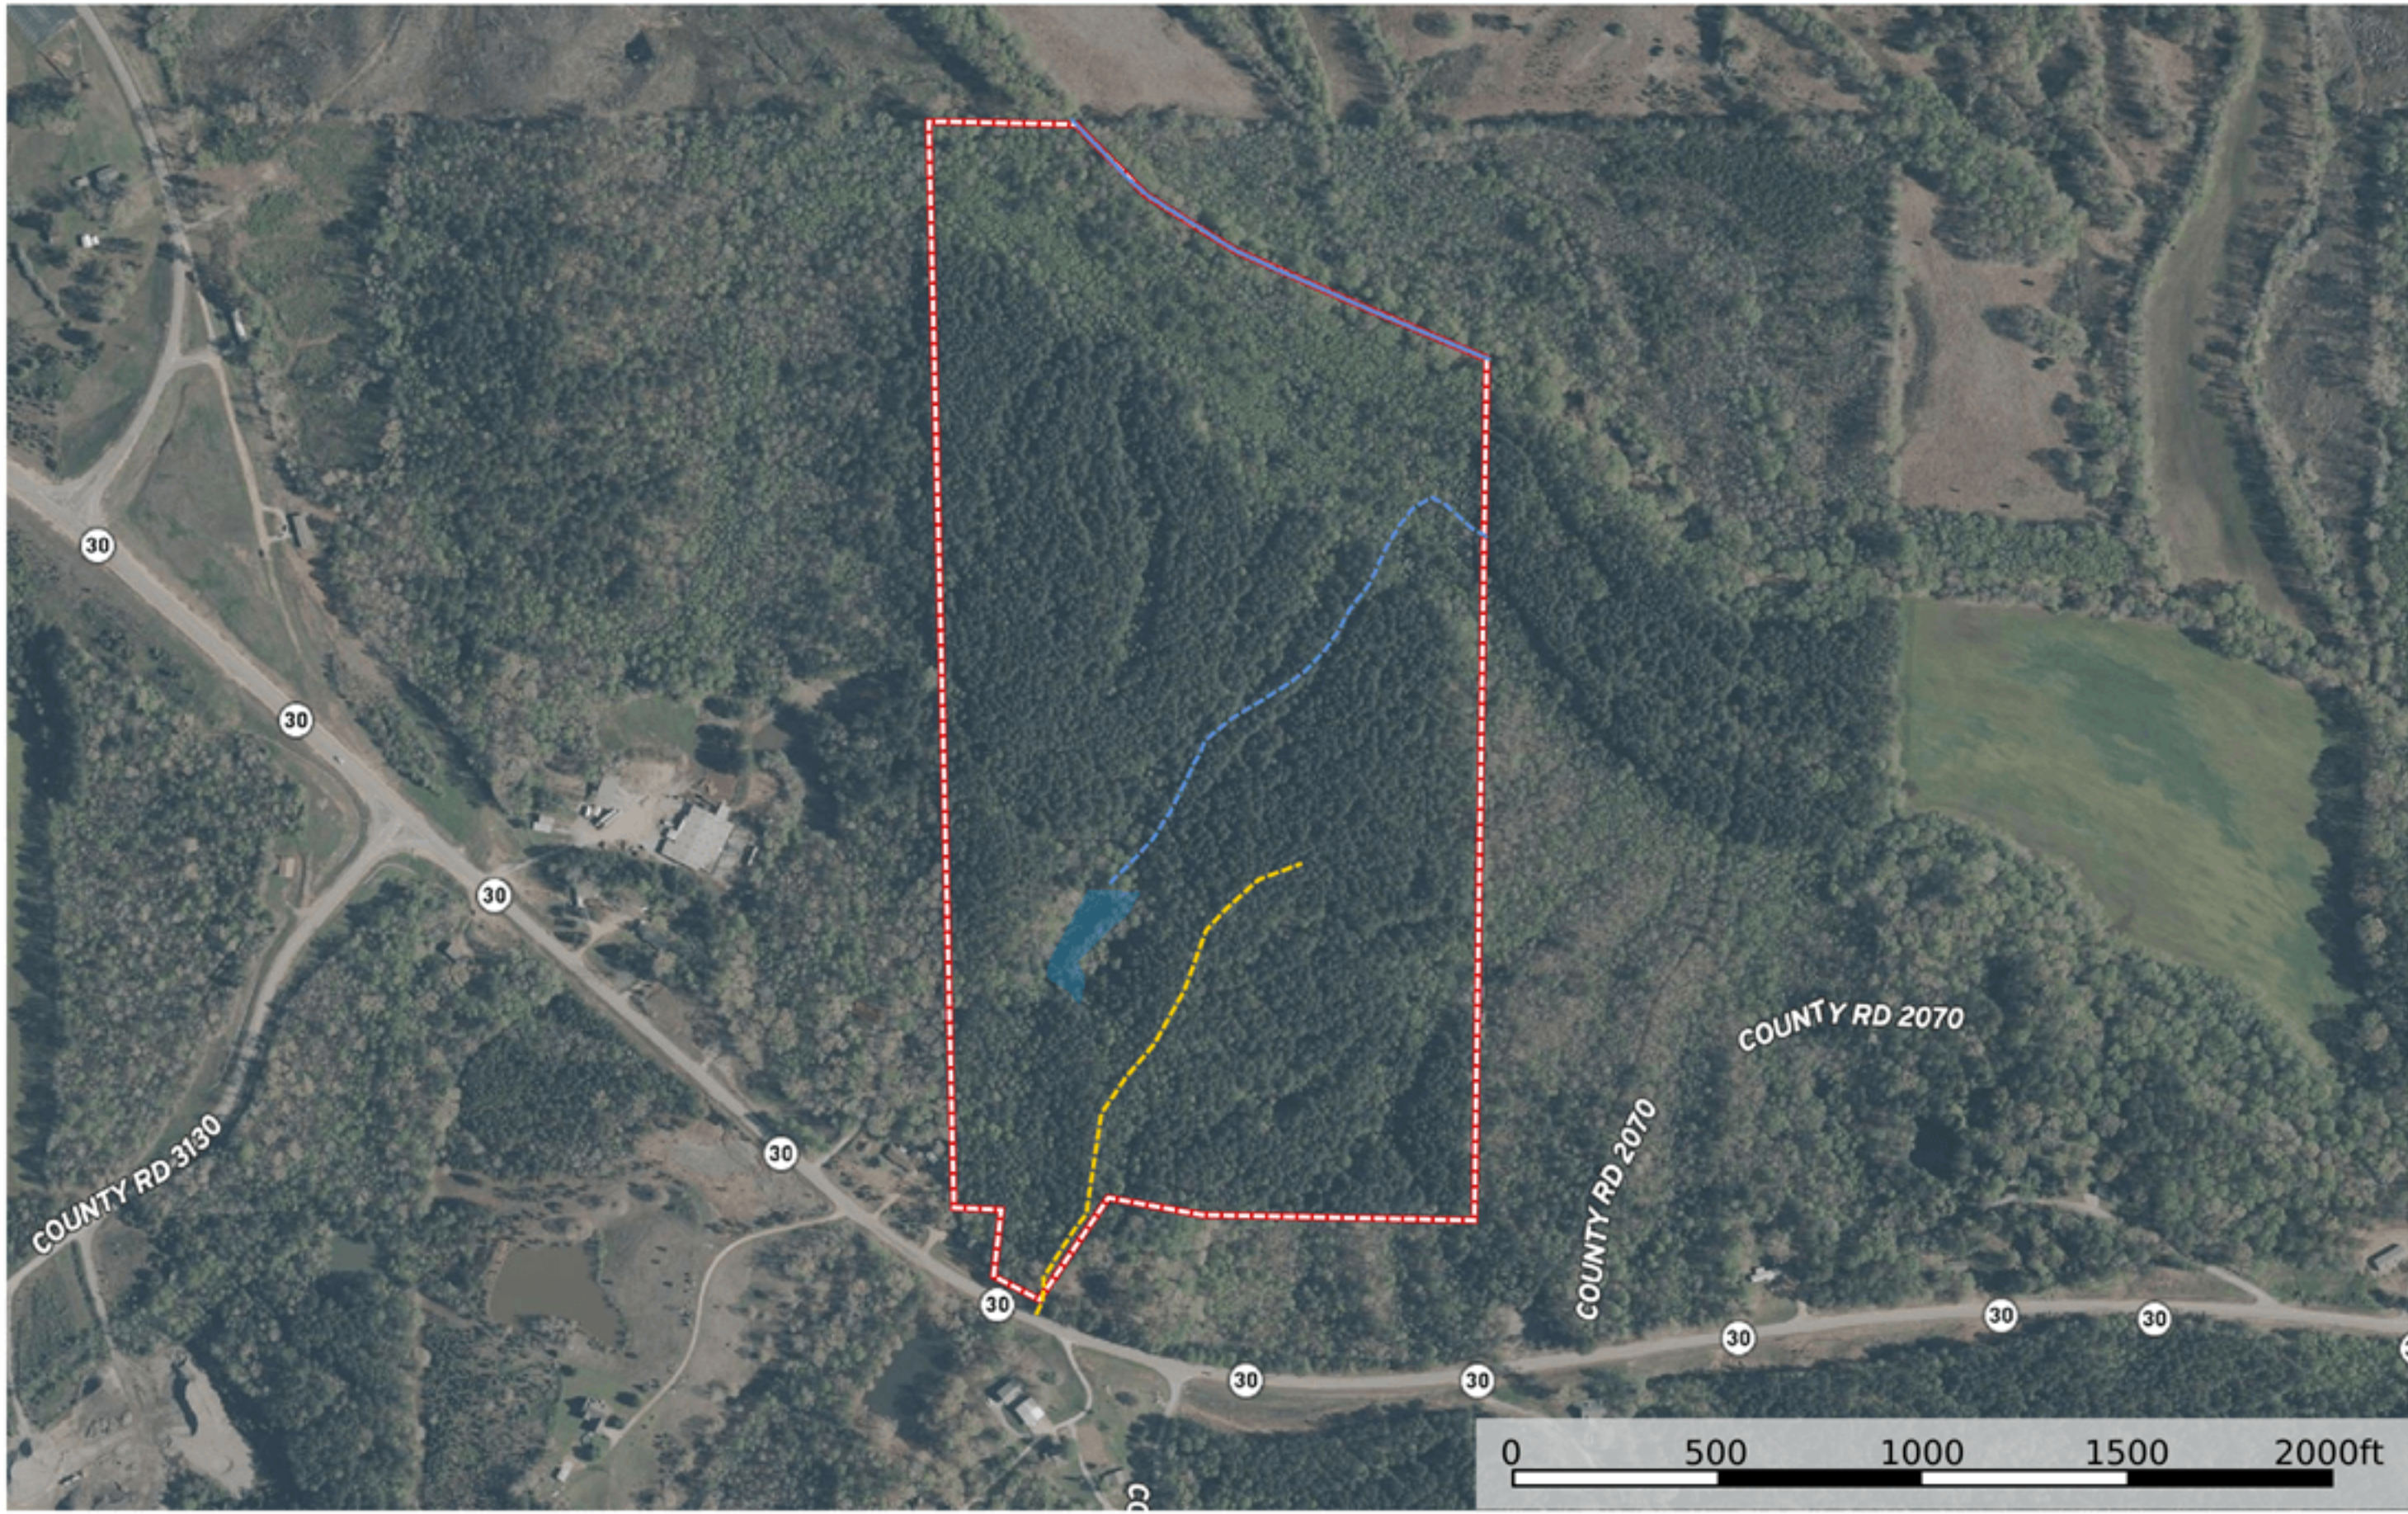

Martin Creek Tract TWD03

Prentiss County, Mississippi, 72 AC +/-

- Road / Trail
- Stream
- River / Creek
- Pond / Tank
- Boundary
- General Location

Martin Creek Tract TWD03

Prentiss County, Mississippi, 72 AC +/-

- Road / Trail
- Stream
- River / Creek
- Pond / Tank
- Boundary

Martin Creek Tract TWD03

Prentiss County, Mississippi, 72 AC +/-

- Road / Trail
- Stream
- River / Creek
- Pond / Tank
- Boundary

Martin Creek Tract TWD03

Prentiss County, Mississippi, 72 AC +/-

- Road / Trail
- ... Stream
- River / Creek
- ▀ Pond / Tank
- ▭ Boundary