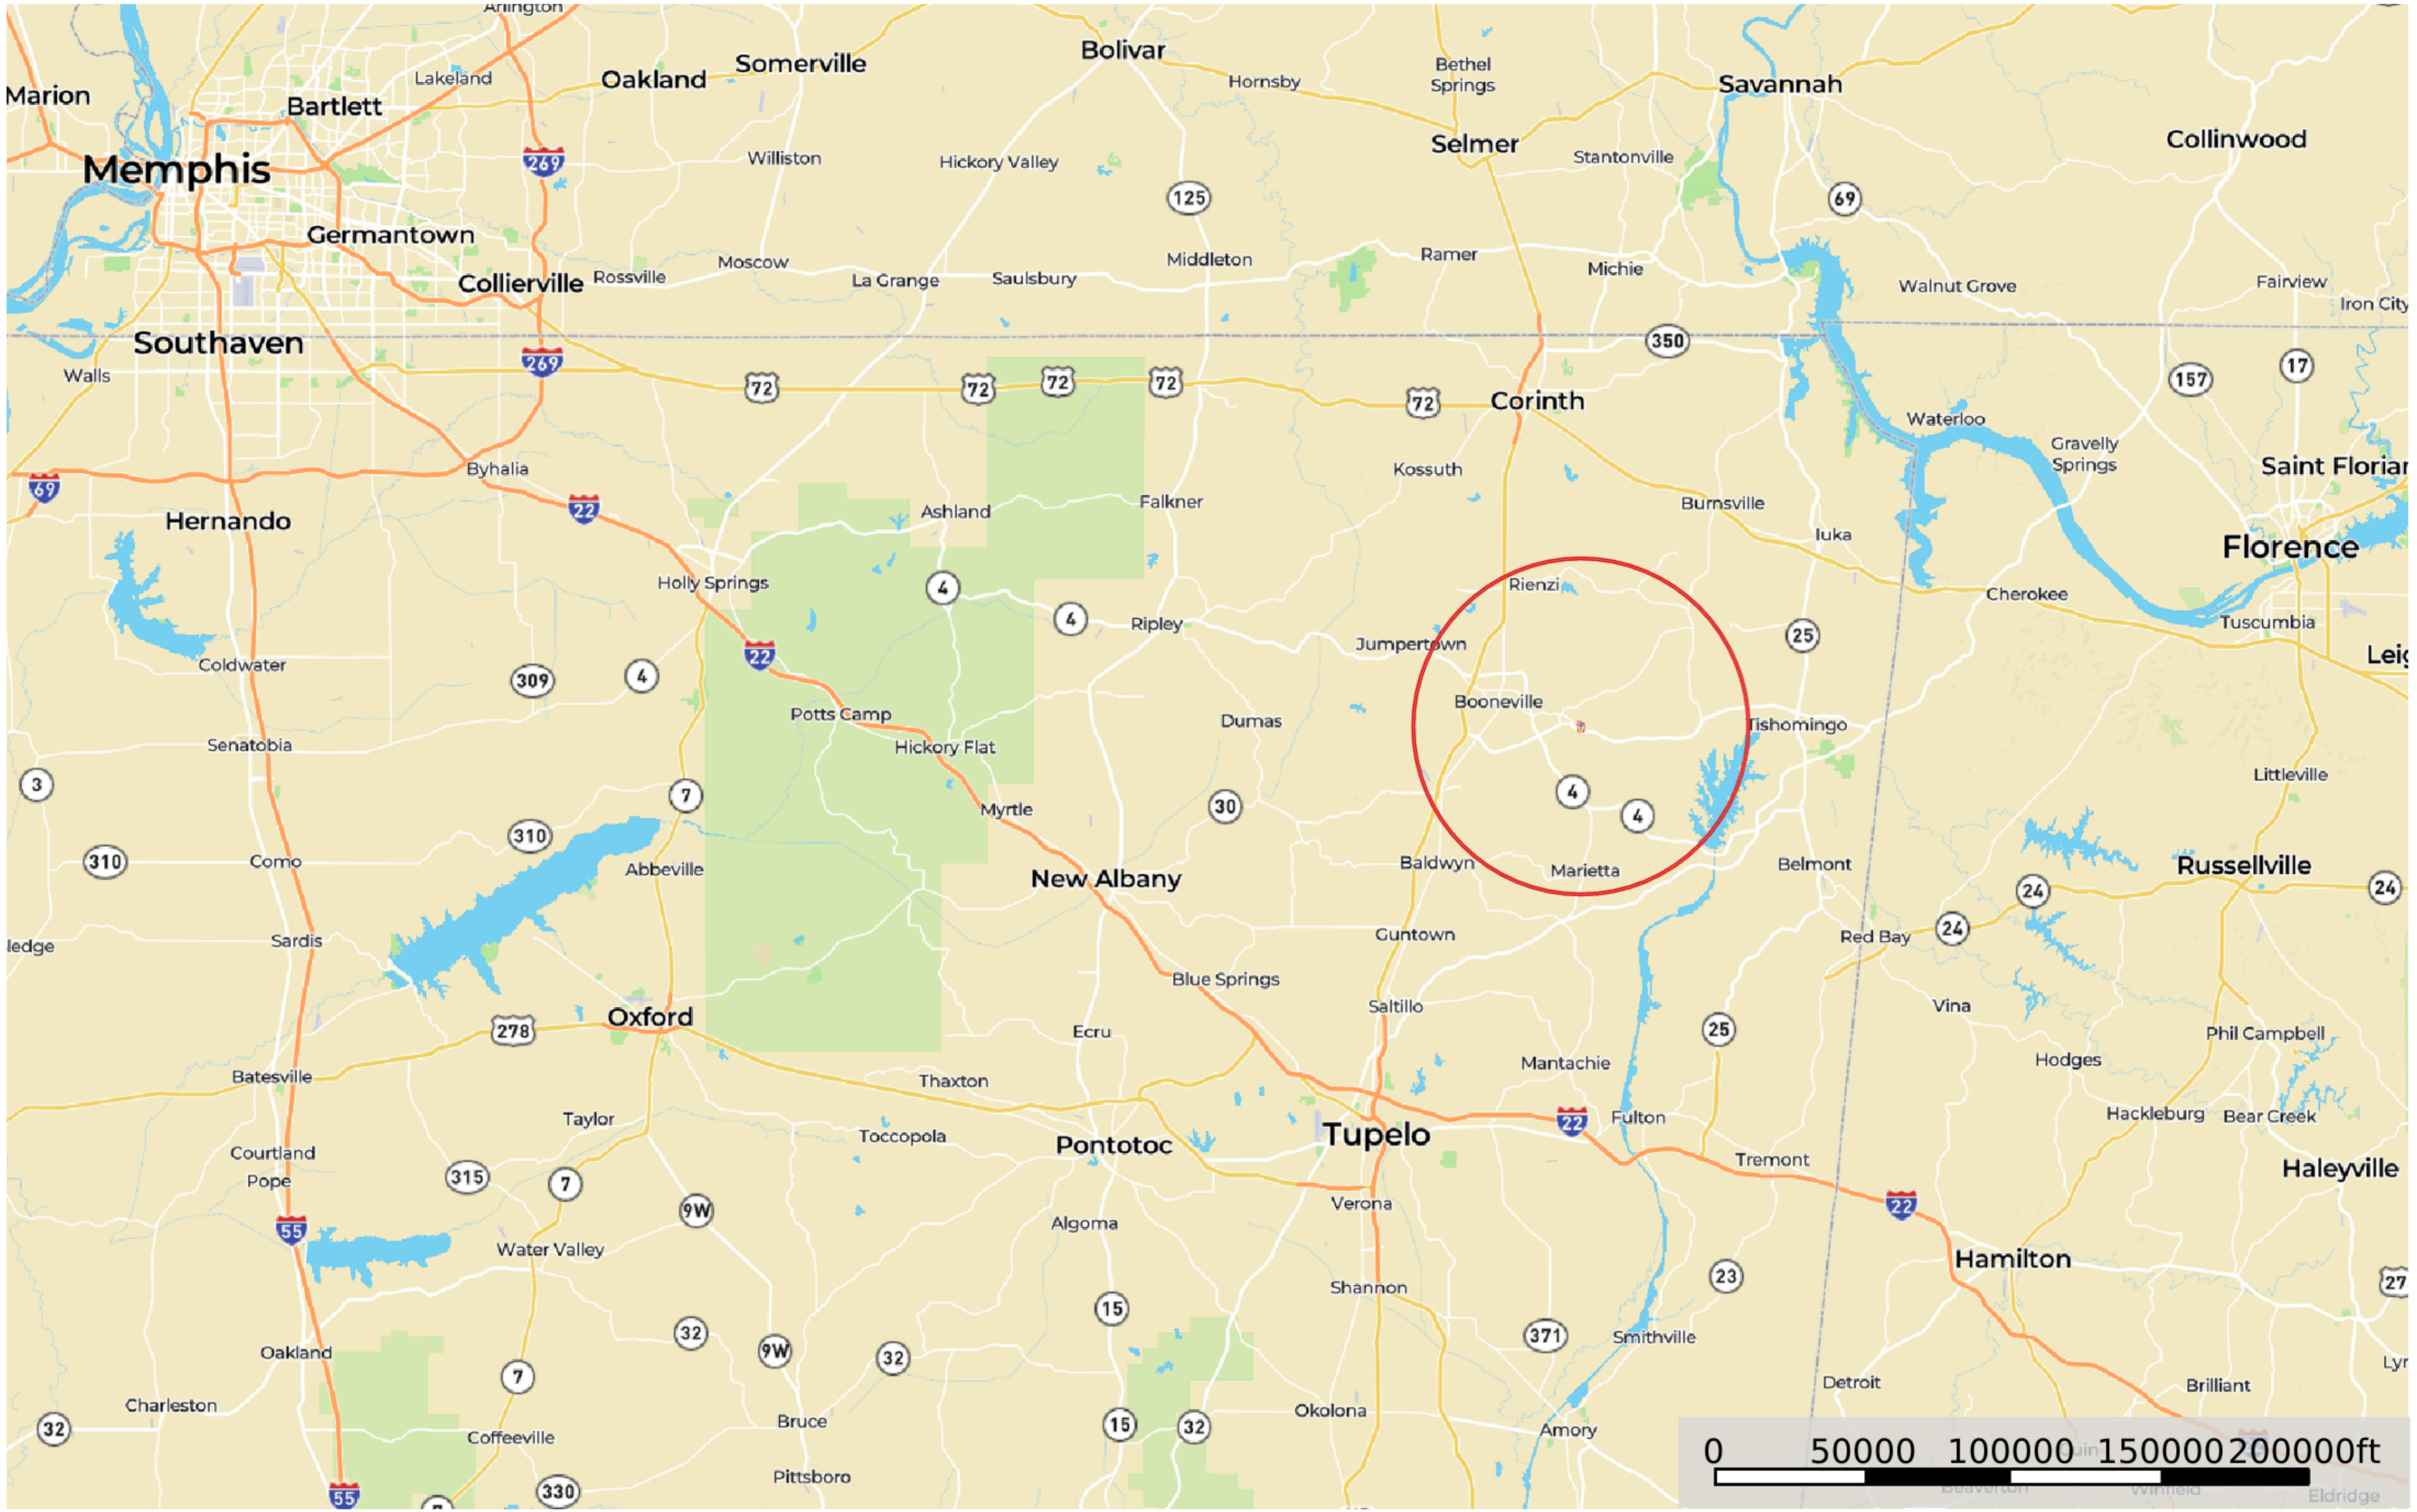

Martin Creek Tract TWD03

Prentiss County, Mississippi, 72 AC +/-

- Road / Trail
- Stream
- River / Creek
- Pond / Tank
- Boundary
- General Location

Martin Creek Tract TWD03

Prentiss County, Mississippi, 72 AC +/-

- Road / Trail
- Stream
- River / Creek
- Pond / Tank
- Boundary

Martin Creek Tract TWD03

Prentiss County, Mississippi, 72 AC +/-

- Road / Trail
- Stream
- River / Creek
- Pond / Tank
- Boundary

Martin Creek Tract TWD03

Prentiss County, Mississippi, 72 AC +/-

- Road / Trail
- ... Stream
- River / Creek
- ▀ Pond / Tank
- ▭ Boundary