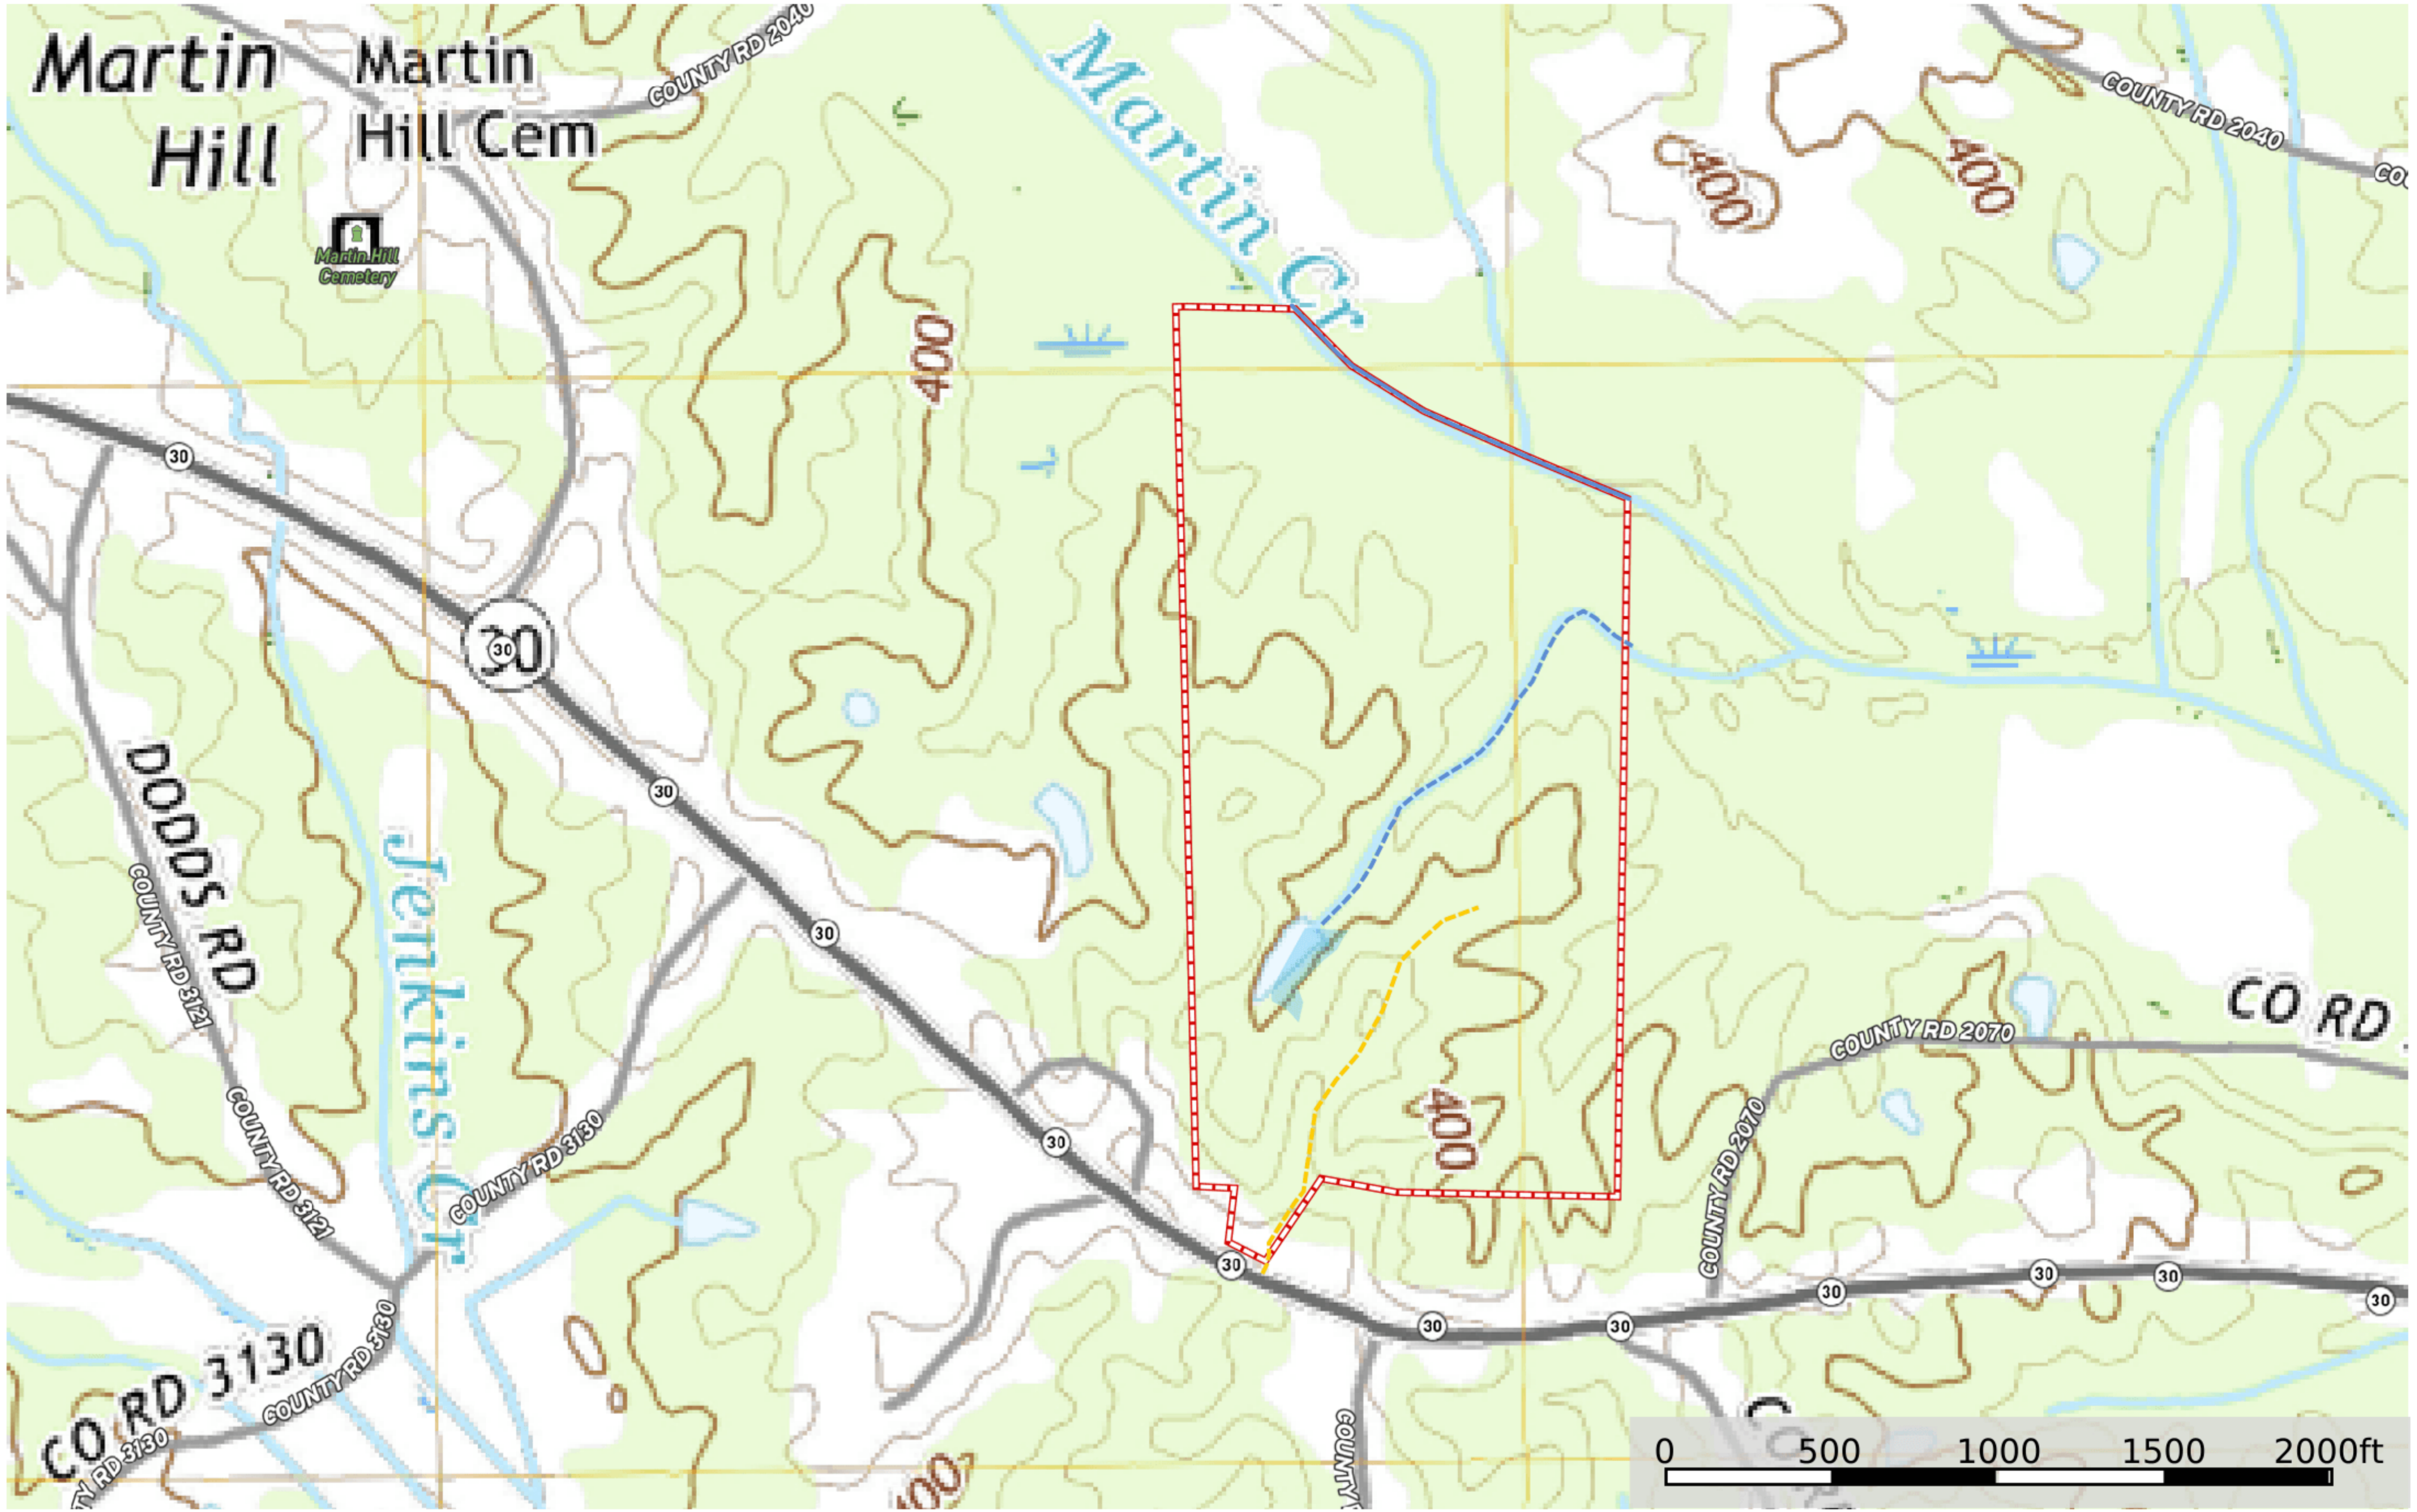

Martin Creek Tract TWD03

Prentiss County, Mississippi, 72 AC +/-

- Road / Trail
- Stream
- River / Creek
- Pond / Tank
- Boundary
- General Location

Martin Creek Tract TWD03

Prentiss County, Mississippi, 72 AC +/-

- Road / Trail
- Stream
- River / Creek
- Pond / Tank
- Boundary

Martin Creek Tract TWD03

Prentiss County, Mississippi, 72 AC +/-

- Road / Trail
- Stream
- River / Creek
- Pond / Tank
- Boundary

Martin Creek Tract TWD03

Prentiss County, Mississippi, 72 AC +/-

- Road / Trail
- ... Stream
- River / Creek
- ▀ Pond / Tank
- ▭ Boundary