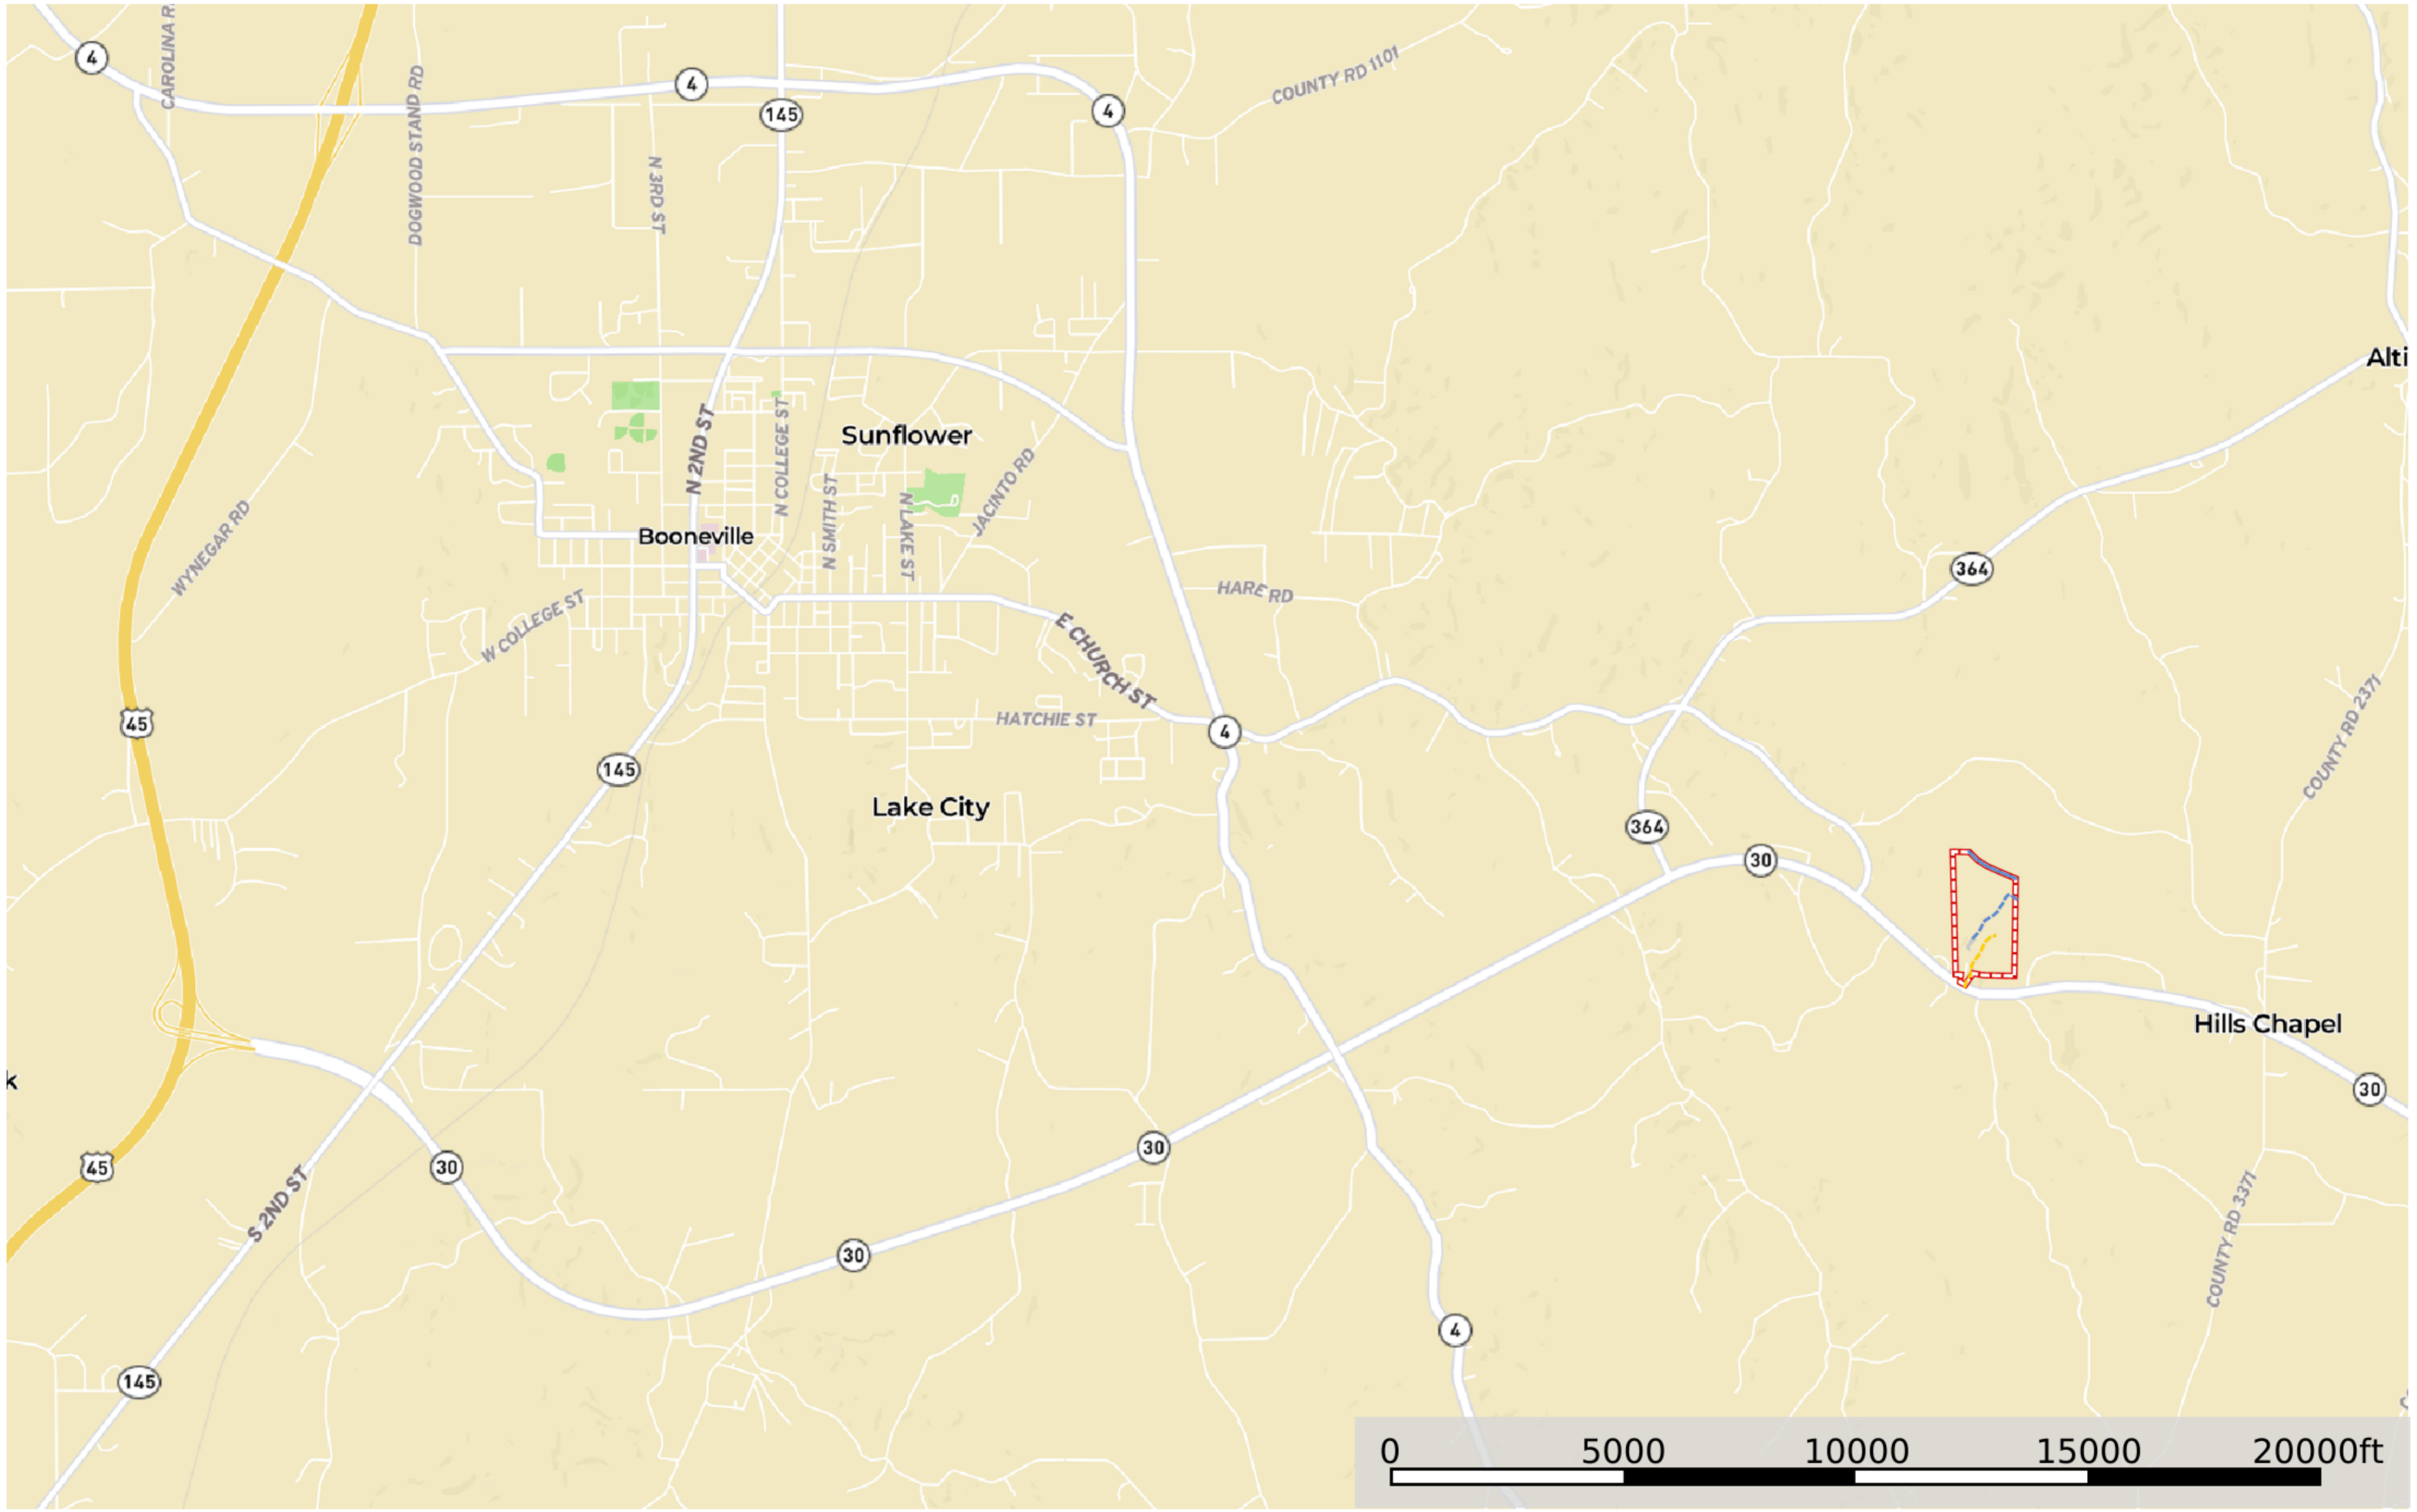

Martin Creek Tract TWD03

Prentiss County, Mississippi, 72 AC +/-

- Road / Trail
- Stream
- River / Creek
- Pond / Tank
- Boundary
- General Location

Martin Creek Tract TWD03

Prentiss County, Mississippi, 72 AC +/-

- Road / Trail
- Stream
- River / Creek
- Pond / Tank
- Boundary

Martin Creek Tract TWD03

Prentiss County, Mississippi, 72 AC +/-

- Road / Trail
- Stream
- River / Creek
- Pond / Tank
- Boundary

Martin Creek Tract TWD03

Prentiss County, Mississippi, 72 AC +/-

- Road / Trail
- ... Stream
- River / Creek
- ▀ Pond / Tank
- ▭ Boundary