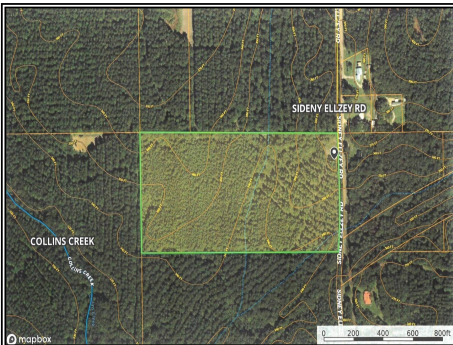

Stuart Hemphill
stuarthemphill58@gmail.com
Office: (601) 250-0017
Cell: (601) 248-7637
SouthernStatesRealty.com

Southern States Realty

Discover this private country acreage just minutes east of Tylertown, Mississippi, offering the perfect balance of seclusion, wildlife habitat, and potential homesite development. If you're searching for rural land for sale in Walthall County MS or small hunting property near Tylertown, this tract deserves your attention. This Mississippi hunting land with young pine plantation was timbered approximately five years ago and thoughtfully replanted. The result is a thriving stand of young pines that creates an exceptional bedding area for deer and other wildlife as well as future timber income potential! Property highlights for hunters include: established food plot already in place, hardwood-lined seasonal creek providing natural travel corridors, excellent deer bedding cover and wildlife habitat and an ideal setup for recreational hunting property in South Mississippi. Beyond hunting, this property also presents an excellent opportunity for a private rural homesite near Tylertown, MS. With its peaceful setting and natural surroundings, it's ideal for: building a country home, establishing a cabin retreat or creating a weekend recreational getaway. Whether you're in the market for affordable hunting land in Walthall County or a secluded homesite in the Mississippi countryside, don't miss the opportunity to see this property in person. Opportunities for well-managed small acreage recreational land near Tylertown, MS are hard to find -- schedule your visit today.

MLS United LLC

04 Sidney Ellzey Road, Tylertown, MS

31.132057, -90.070029 GPS

$93,000

20± Acres
MLS #4139697