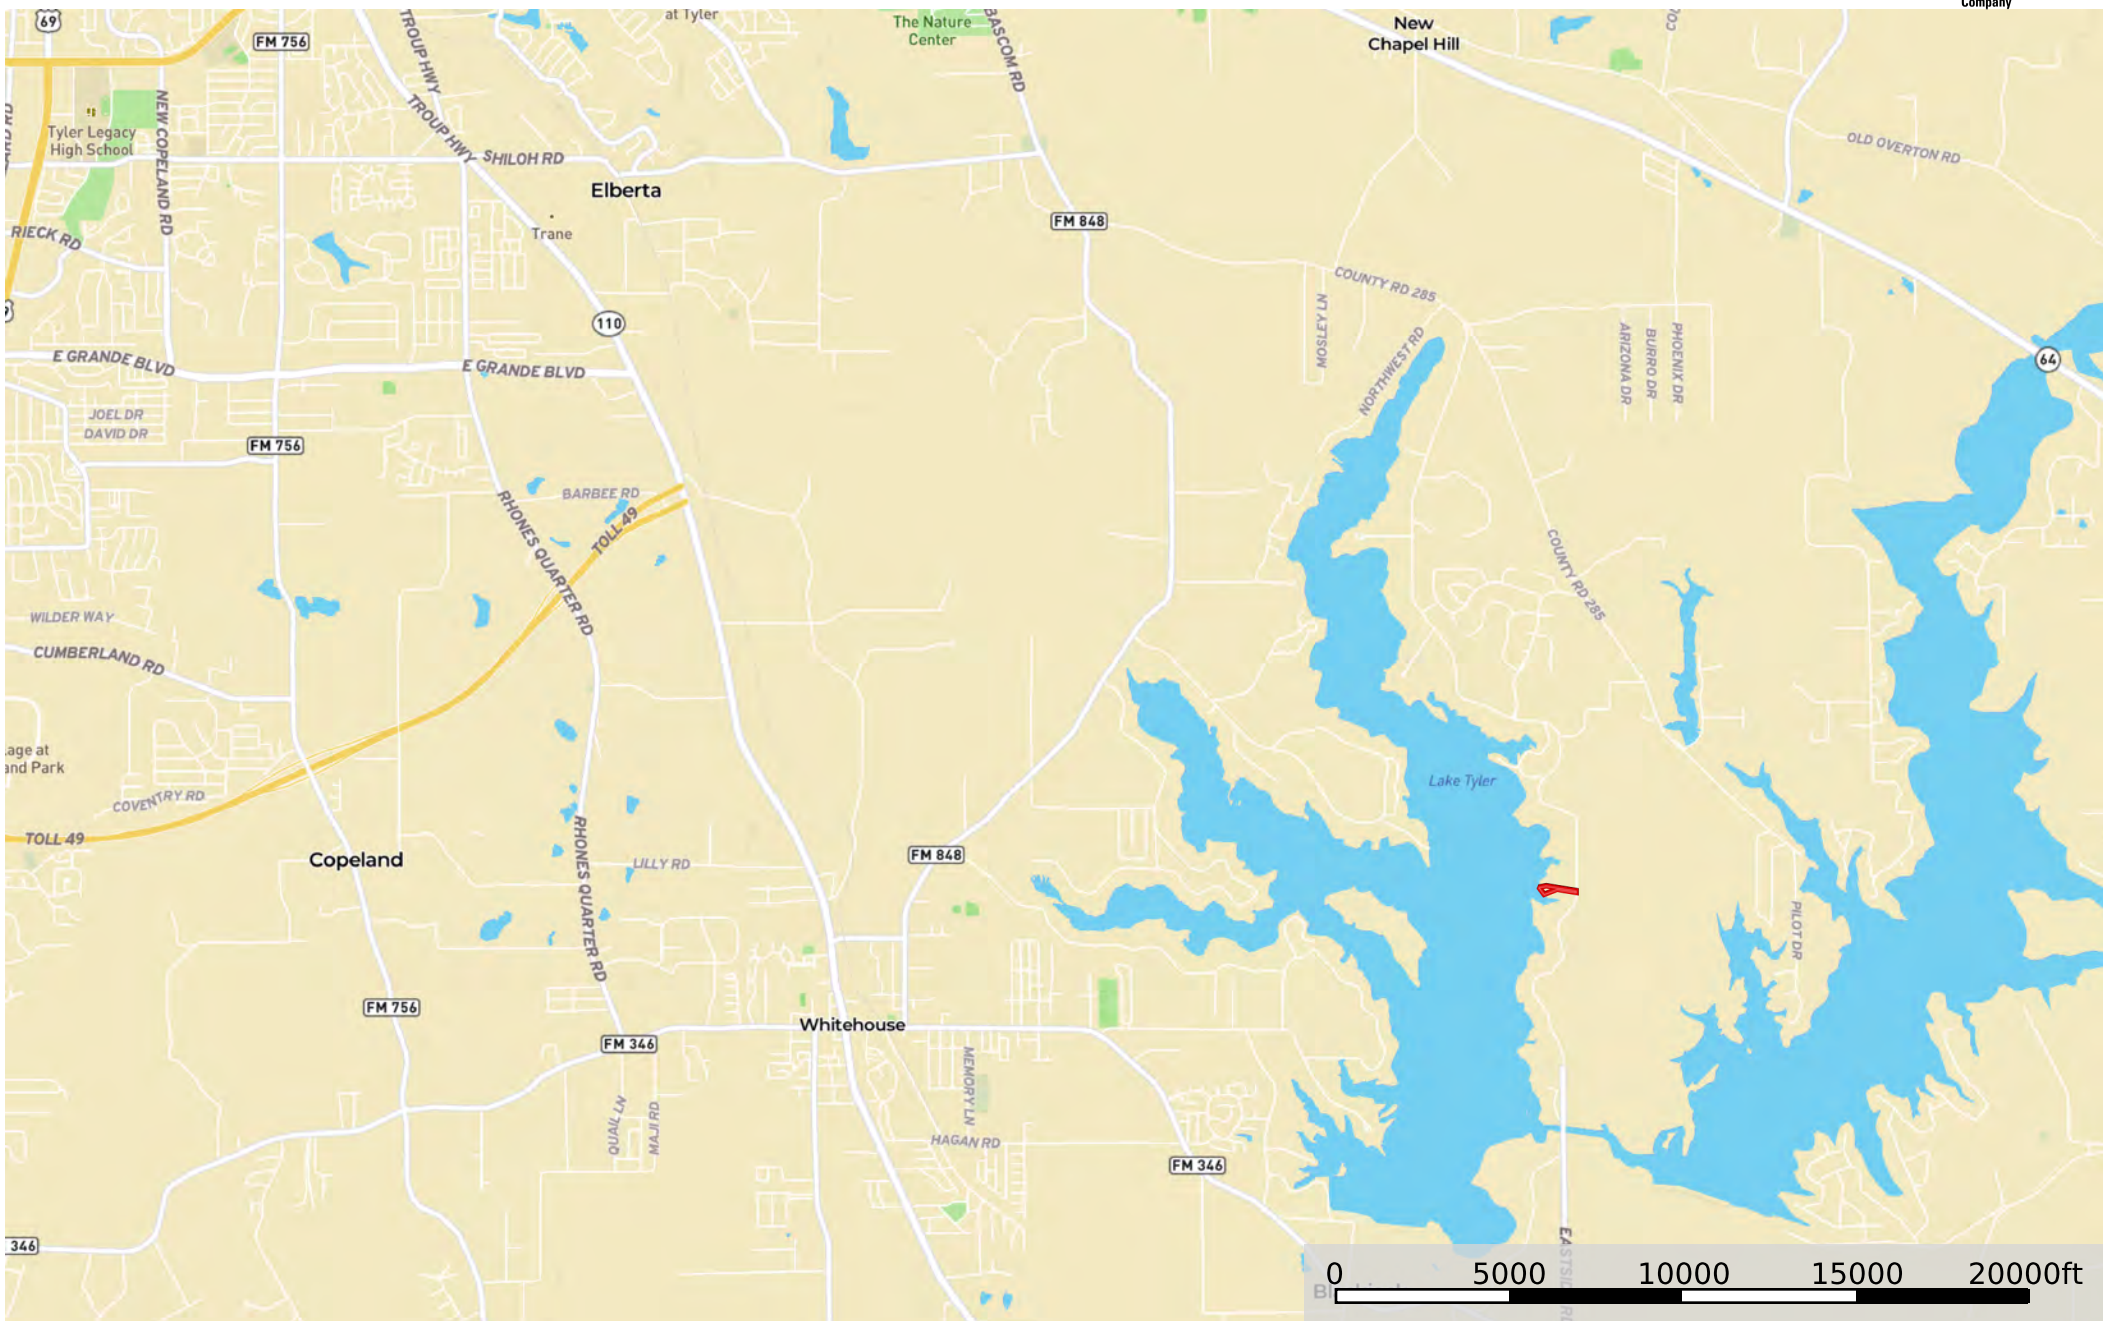

# Waterfront Property for Sale Lake Tyler Eastside Rd

Smith County, Texas, 2.459 AC +/-

 Boundary  
Lots 20 - A &