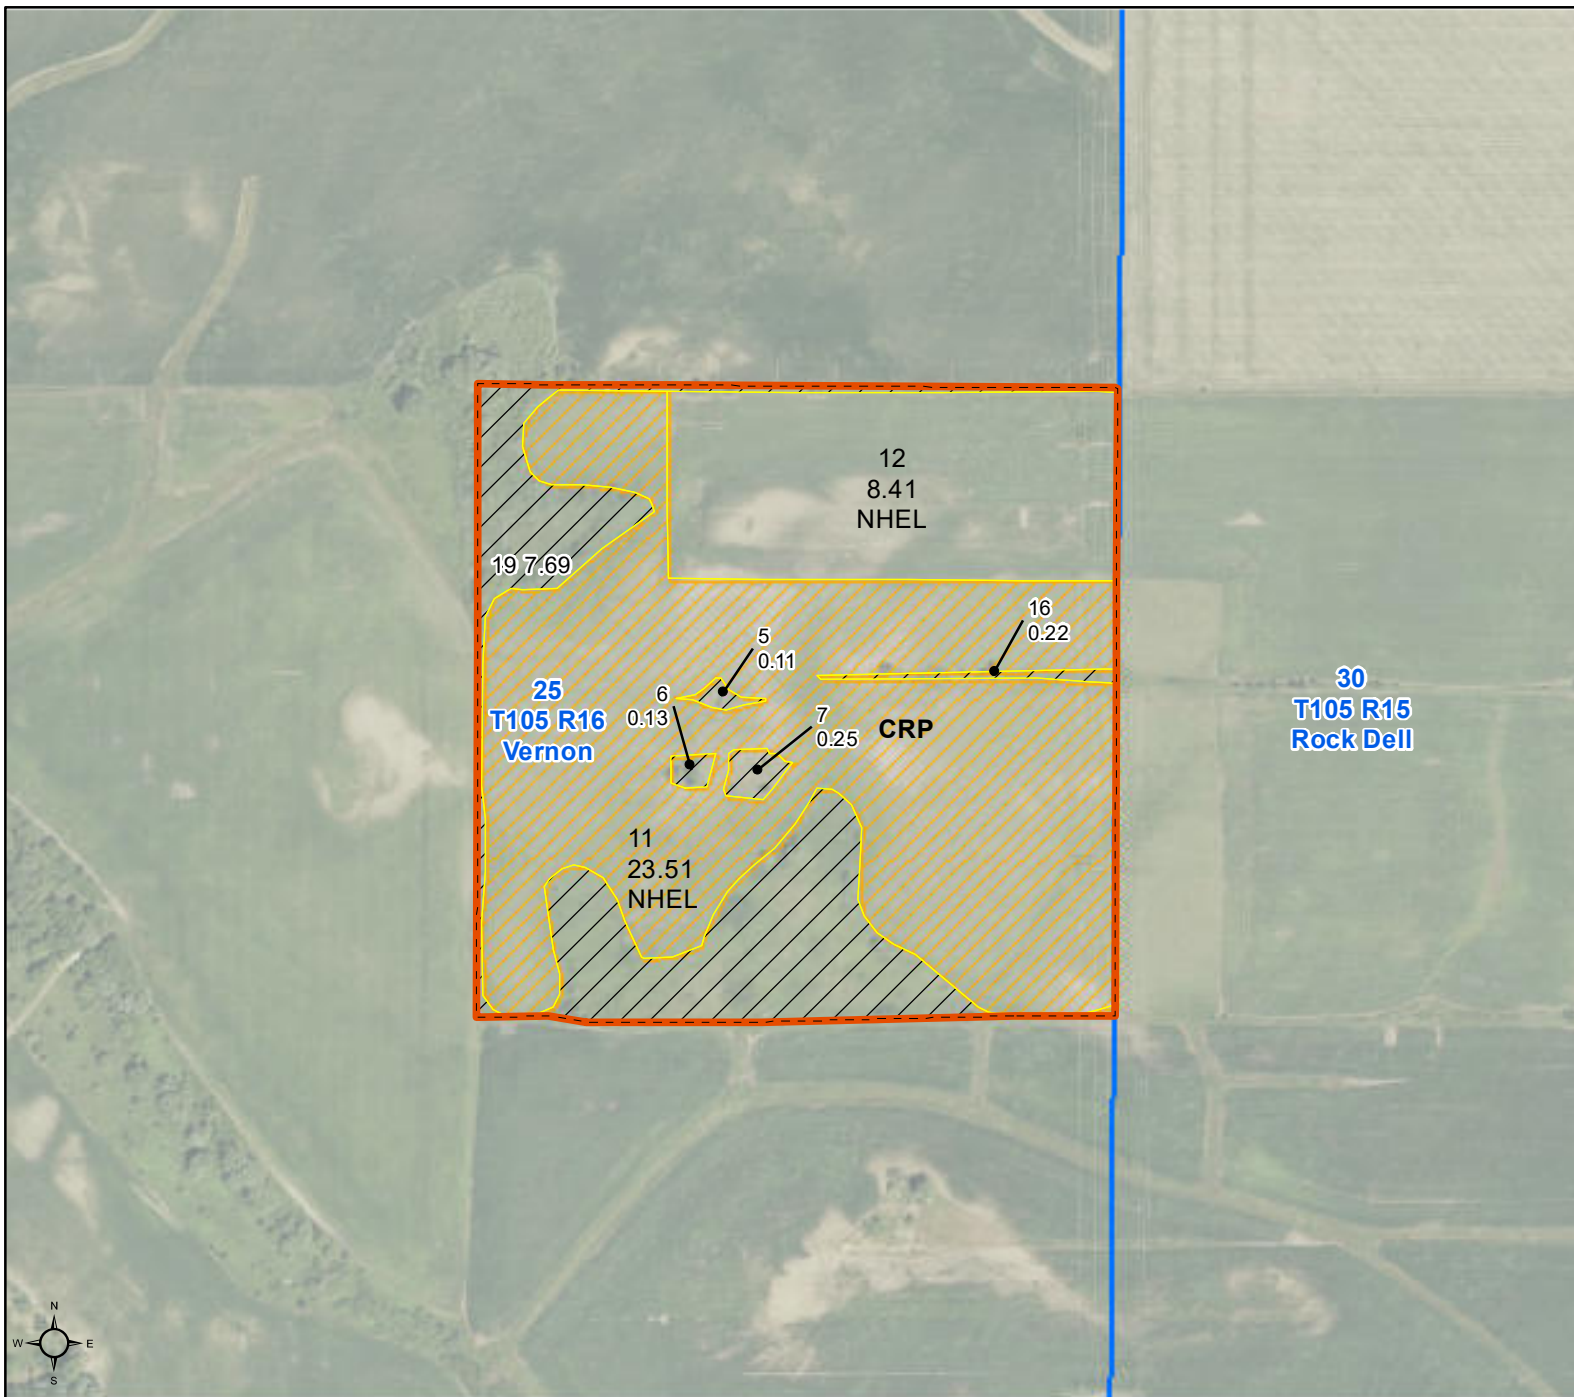

Unless otherwise noted:  
 Shares are 100% operator  
 Crops are non-irrigated  
 Corn = yellow for grain  
 Soybeans = common soybeans for grain  
 Wheat = HRS, HRW = Grain  
 Sunflower = Oil, Non-Oil = Grain  
 Oats and Barley = Spring for grain  
 Rye = for grain  
 Peas = process  
 Alfalfa, Mixed Forage AGM, GMA, IGS = for forage  
 Beans = Dry Edible  
 NAG = for GZ  
 Canola = Spring for seed

**Common Land Unit**

- Non-Cropland
- Cropland
- CRP
- Tract Boundary

**Wetland Determination Identifiers**

- Restricted Use
- Limited Restrictions
- Exempt from Conservation Compliance Provisions

Tract Cropland Total: 68.40 acres

**Common Land Unit**

- Non-Cropland
- Cropland
- CRP
- Tract Boundary

**Wetland Determination Identifiers**

- Restricted Use
- Limited Restrictions
- Exempt from Conservation Compliance Provisions

Tract Cropland Total: 31.92 acres