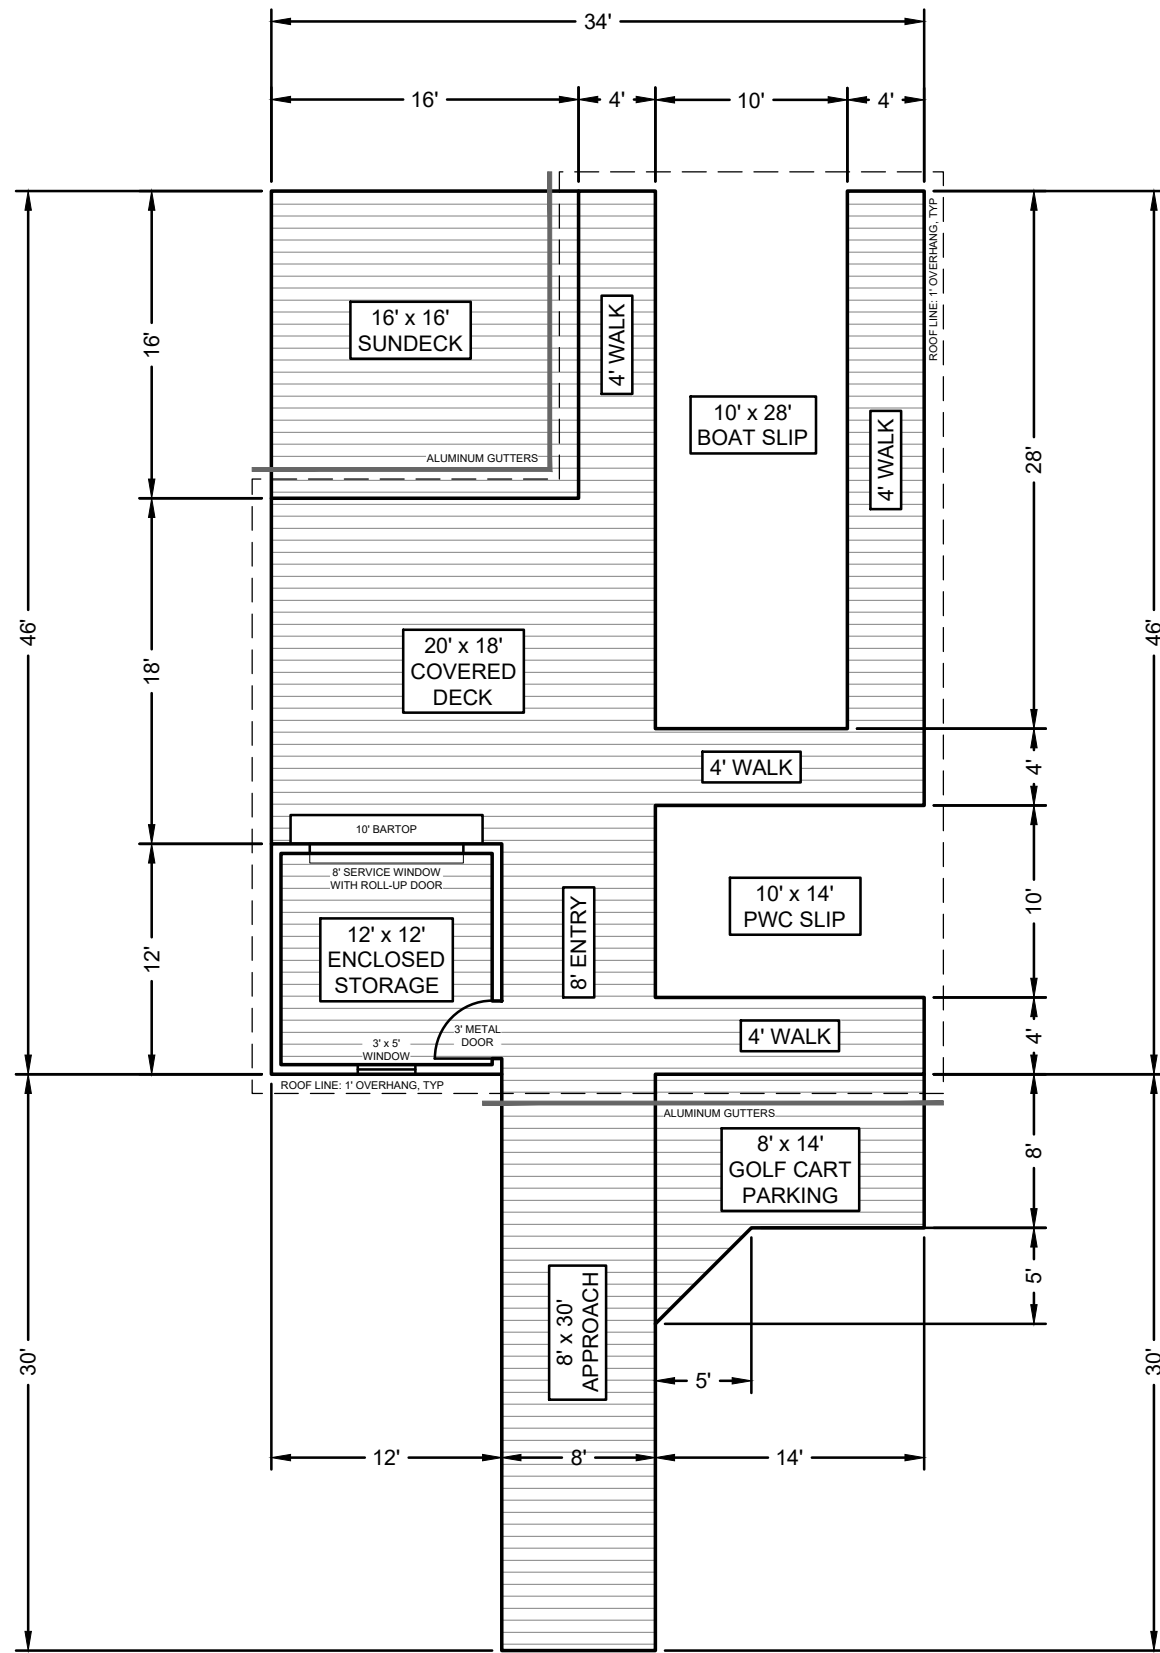

--- ROOF LINE

— GUTTERS

BRATTLOF BOATHOUSES

Drawn: TMG
Checked: WHS

Revision History

Date: 9/3/2025

FLOOR PLAN