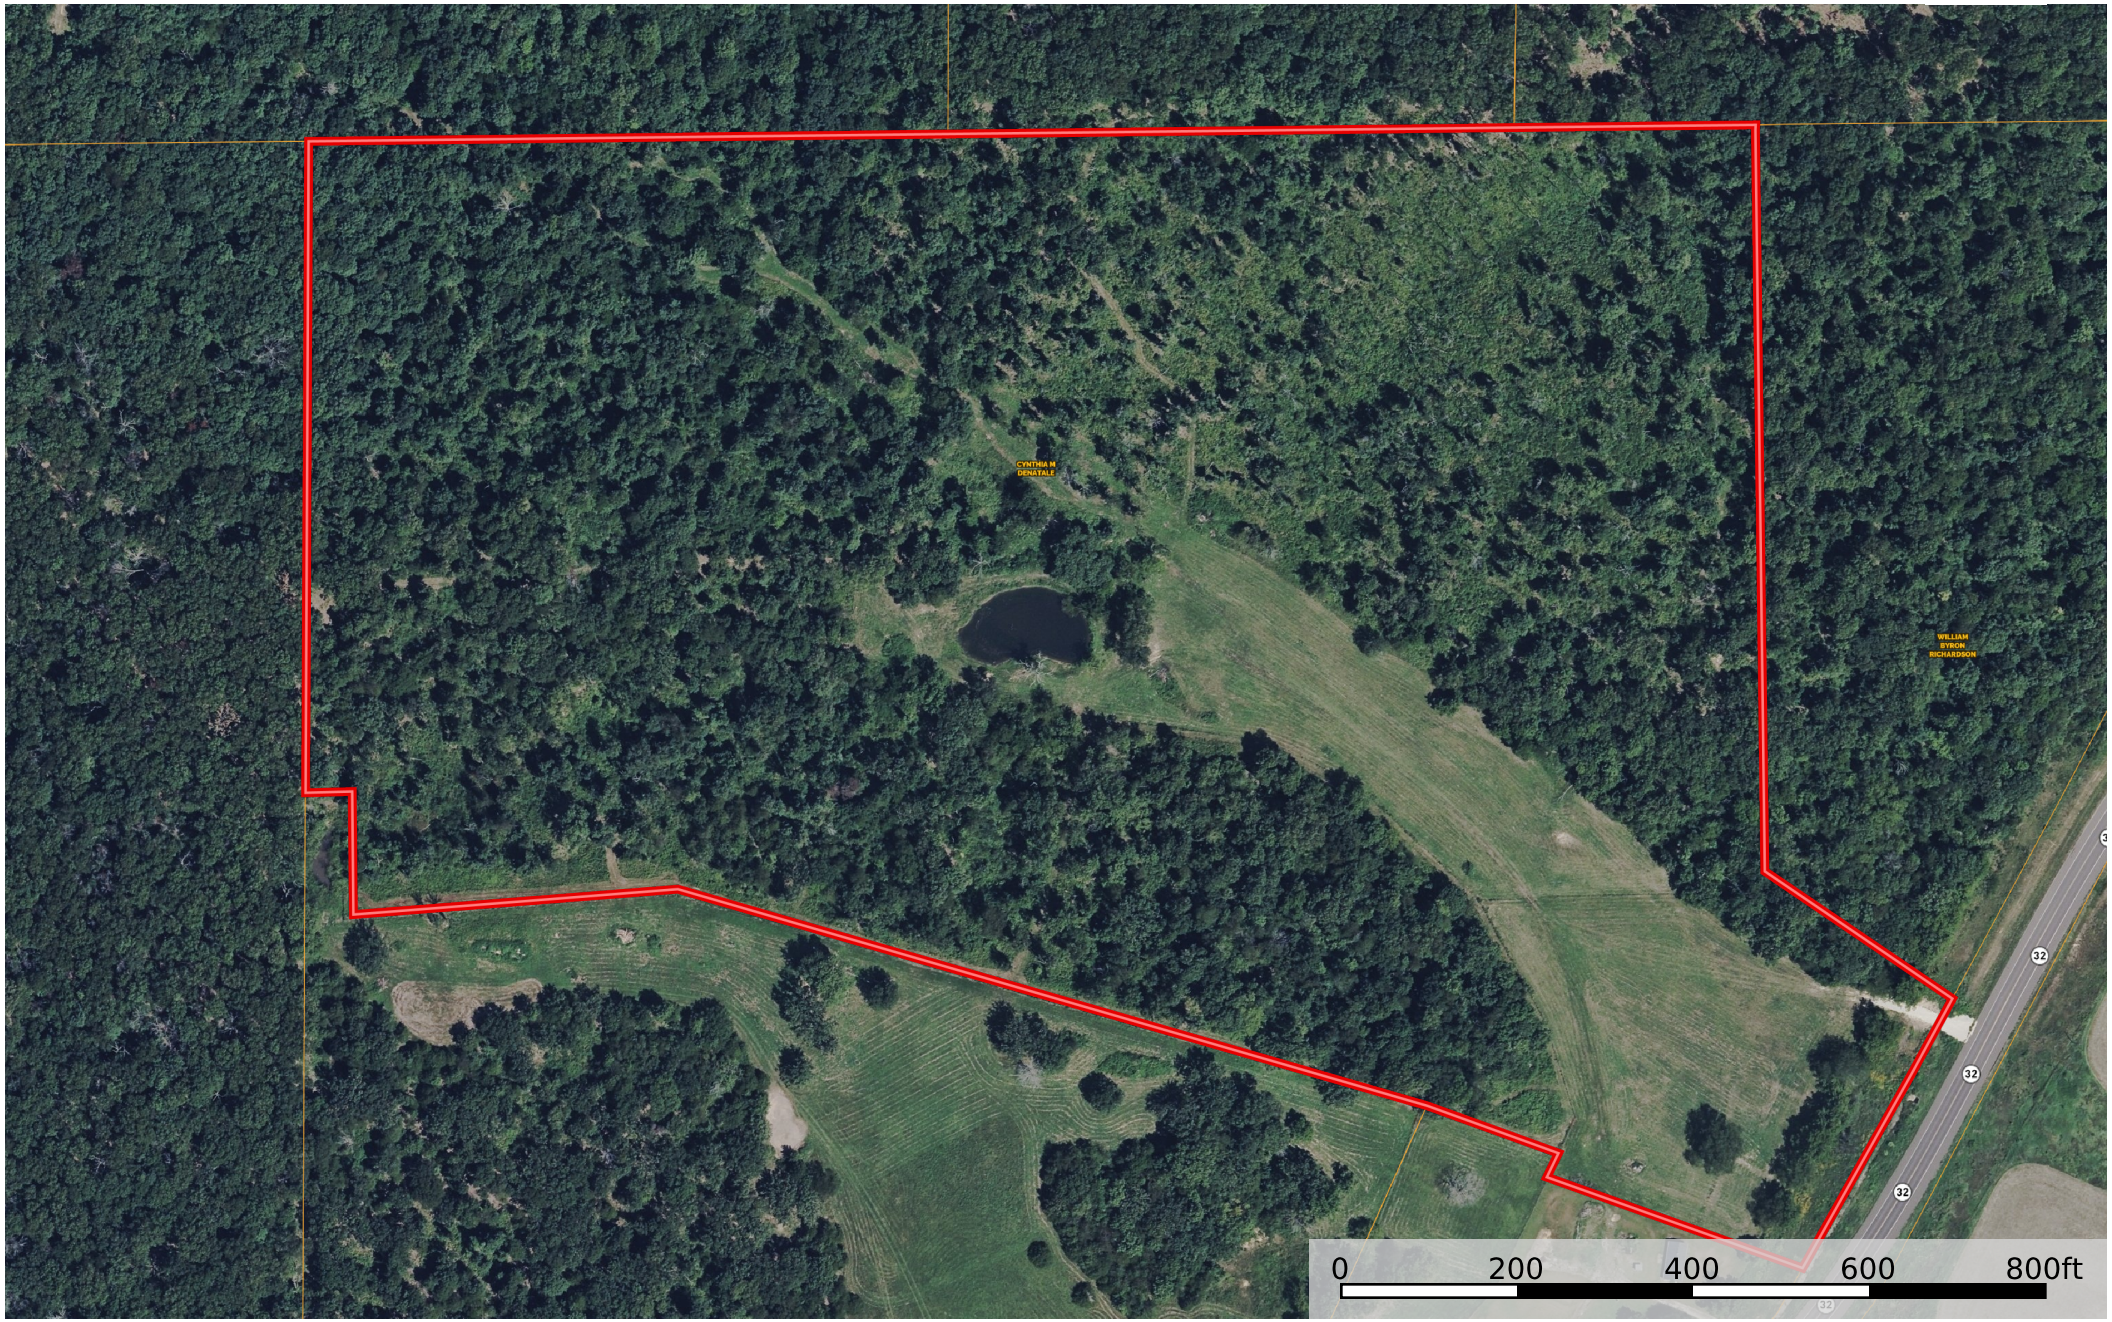

salem

Missouri, AC +/-

MLS # 26000133 *** Lines are approximate

 Boundary