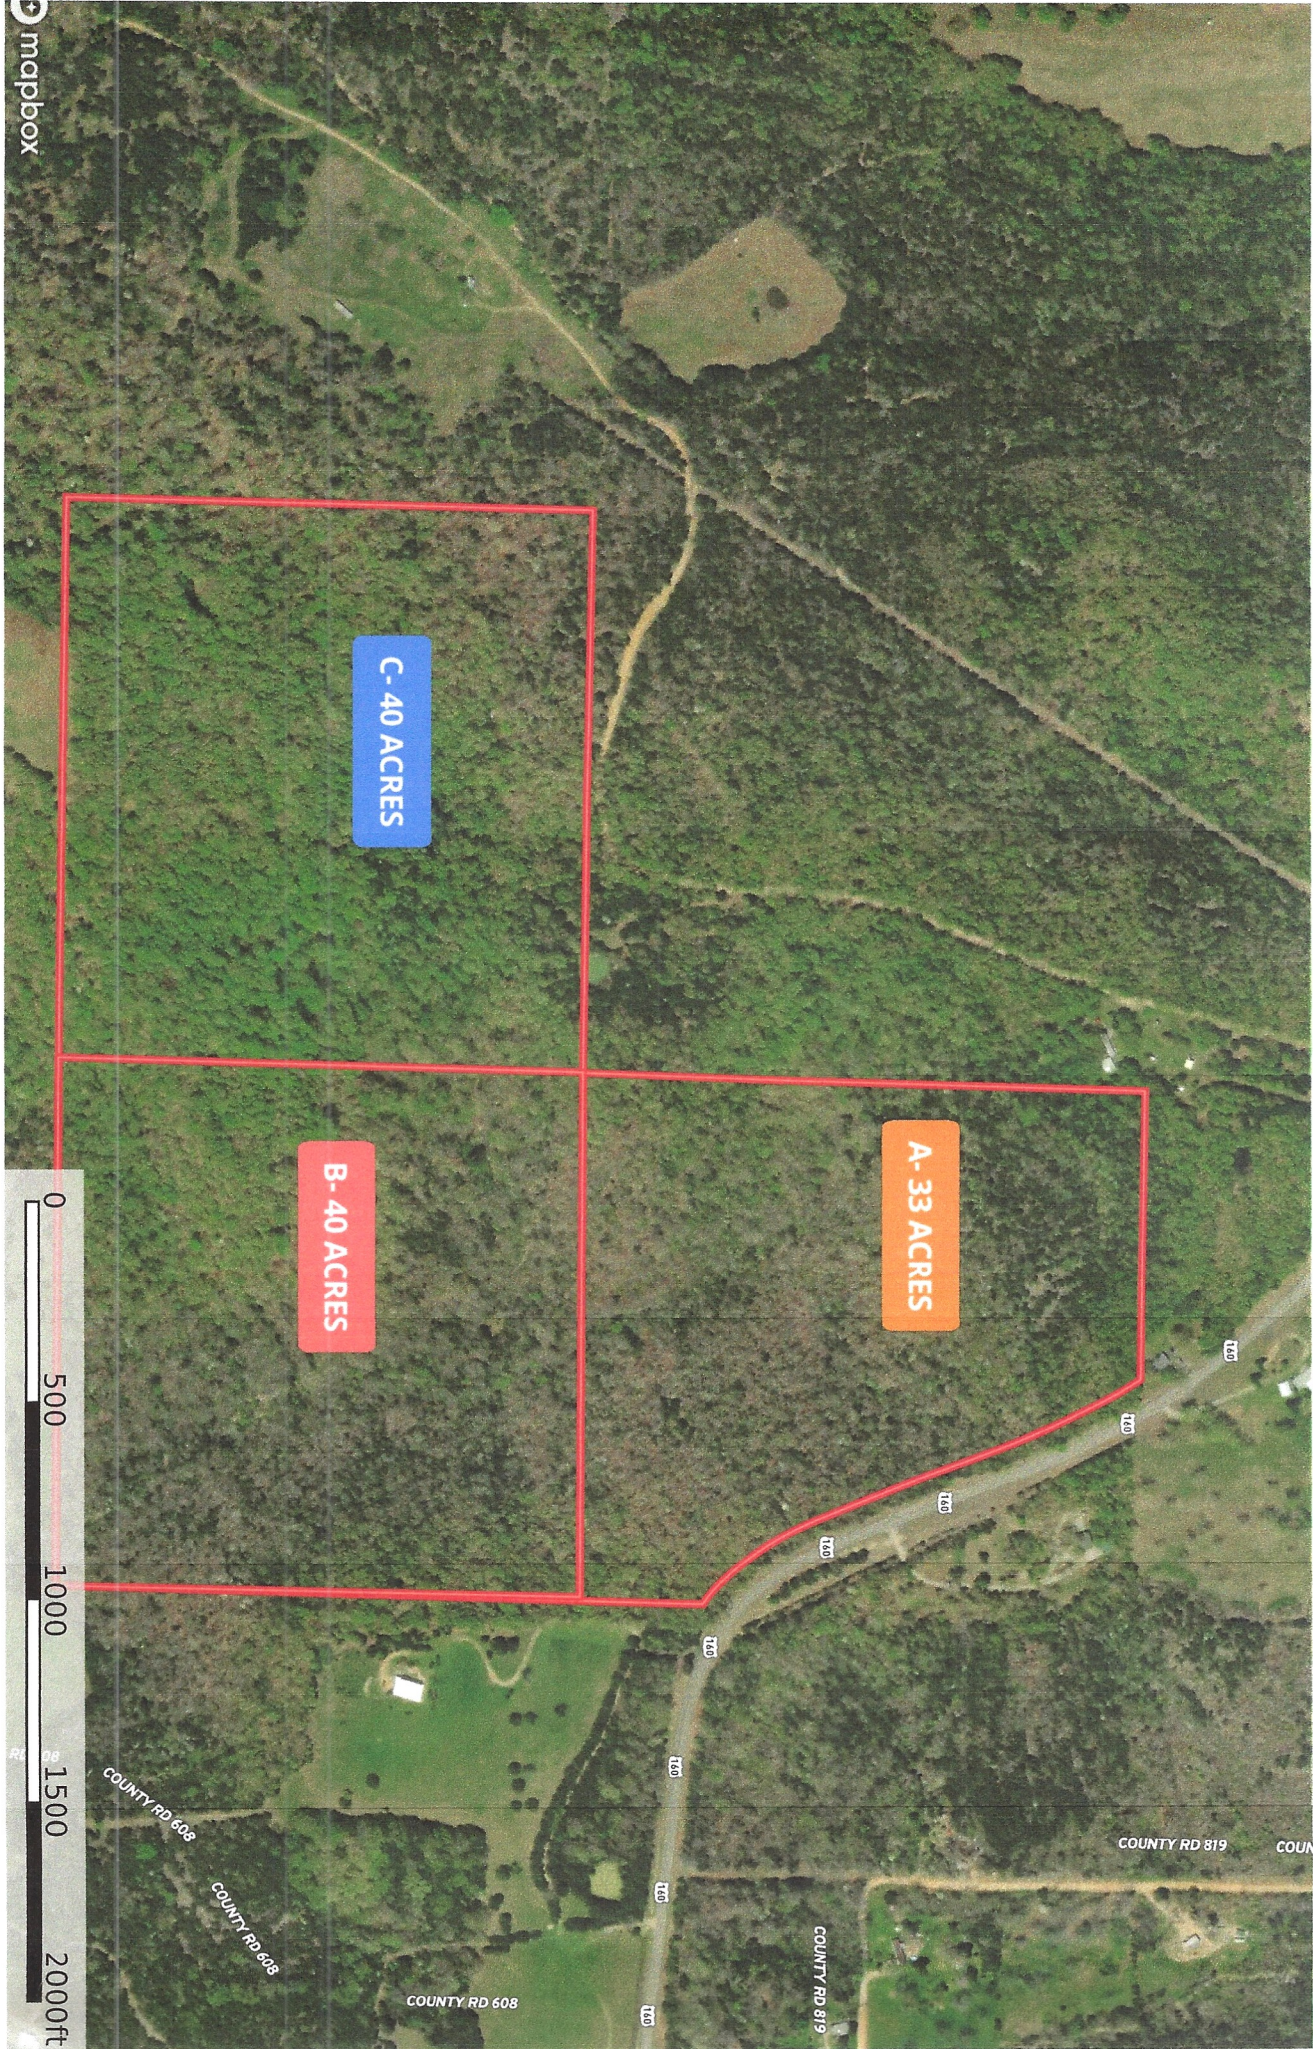

KVU-UBERT 113 acres
Missouri, AC +/-

C-40 ACRES

A-33 ACRES

B-40 ACRES

mapbox
Boundary

The information contained herein was obtained from sources deemed to be reliable. Land ID™ Services makes no warranties or guarantees as to