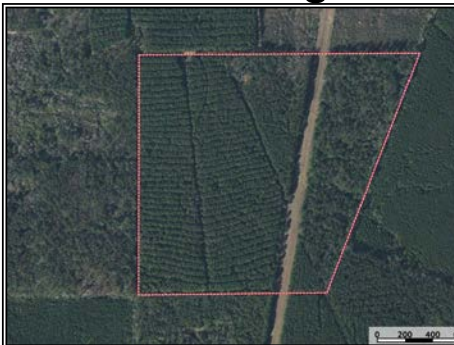

Aunt Margies Road, Greensburg, LA

30.88756, -90.73384 GPS