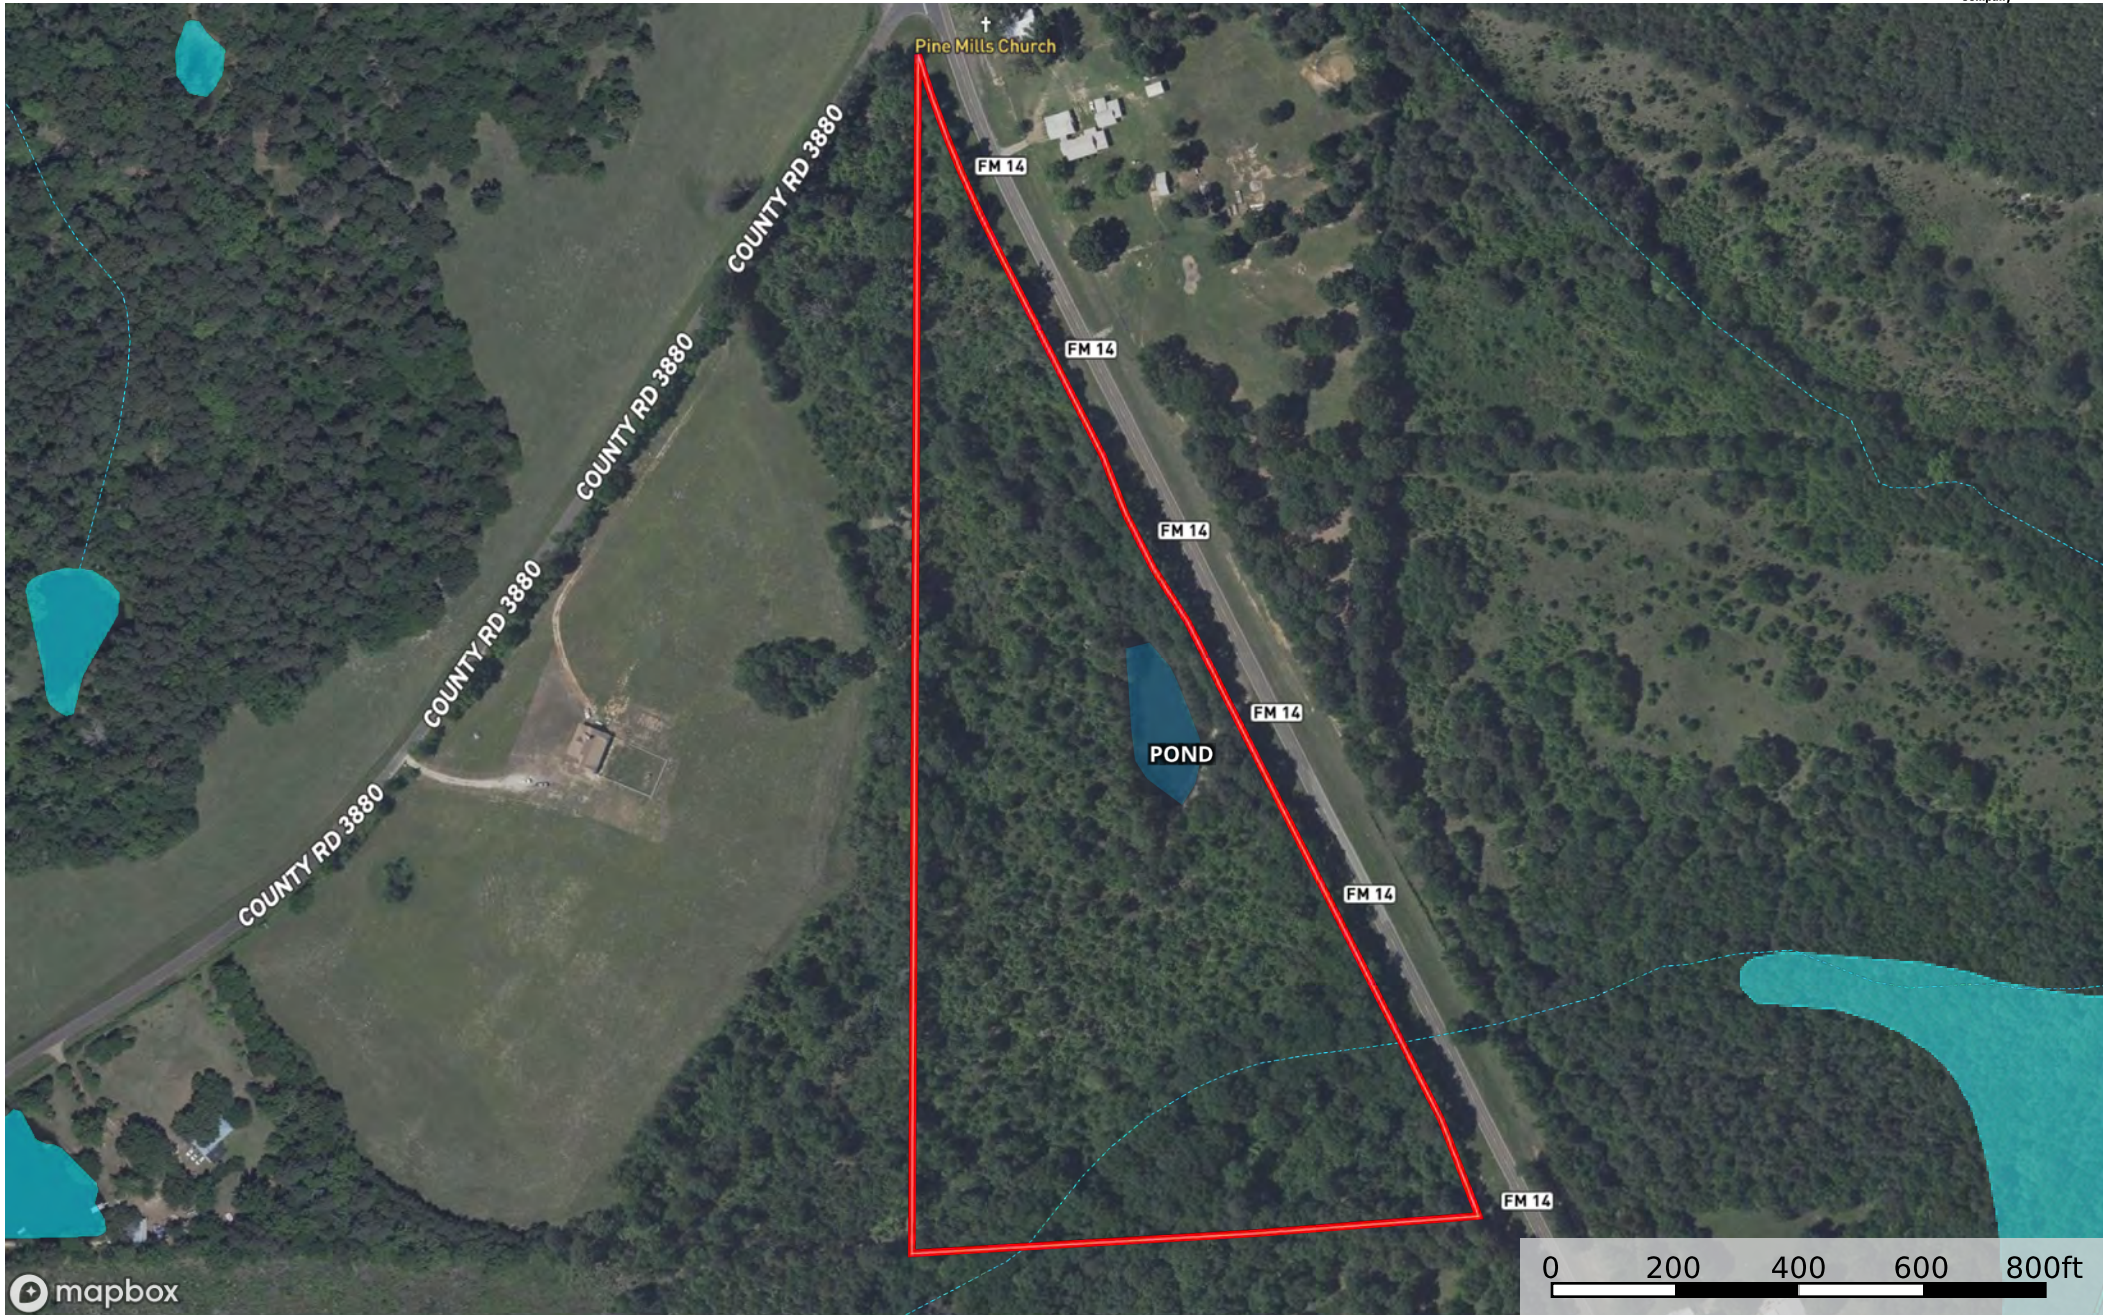

Middleton Land Hawkins TX Wood County 19 ac

Wood County, Texas, 19.984 AC +/-

mapbox

- Pond / Tank
- Boundary
- 100 Year Floodplain
- 500 Year Floodplain
- Floodway
- Special
- Unmapped/ Not Included
- Stream, Intermittent
- River/Creek
- Water Body
- Crude Oil
- Natural Gas
- Other