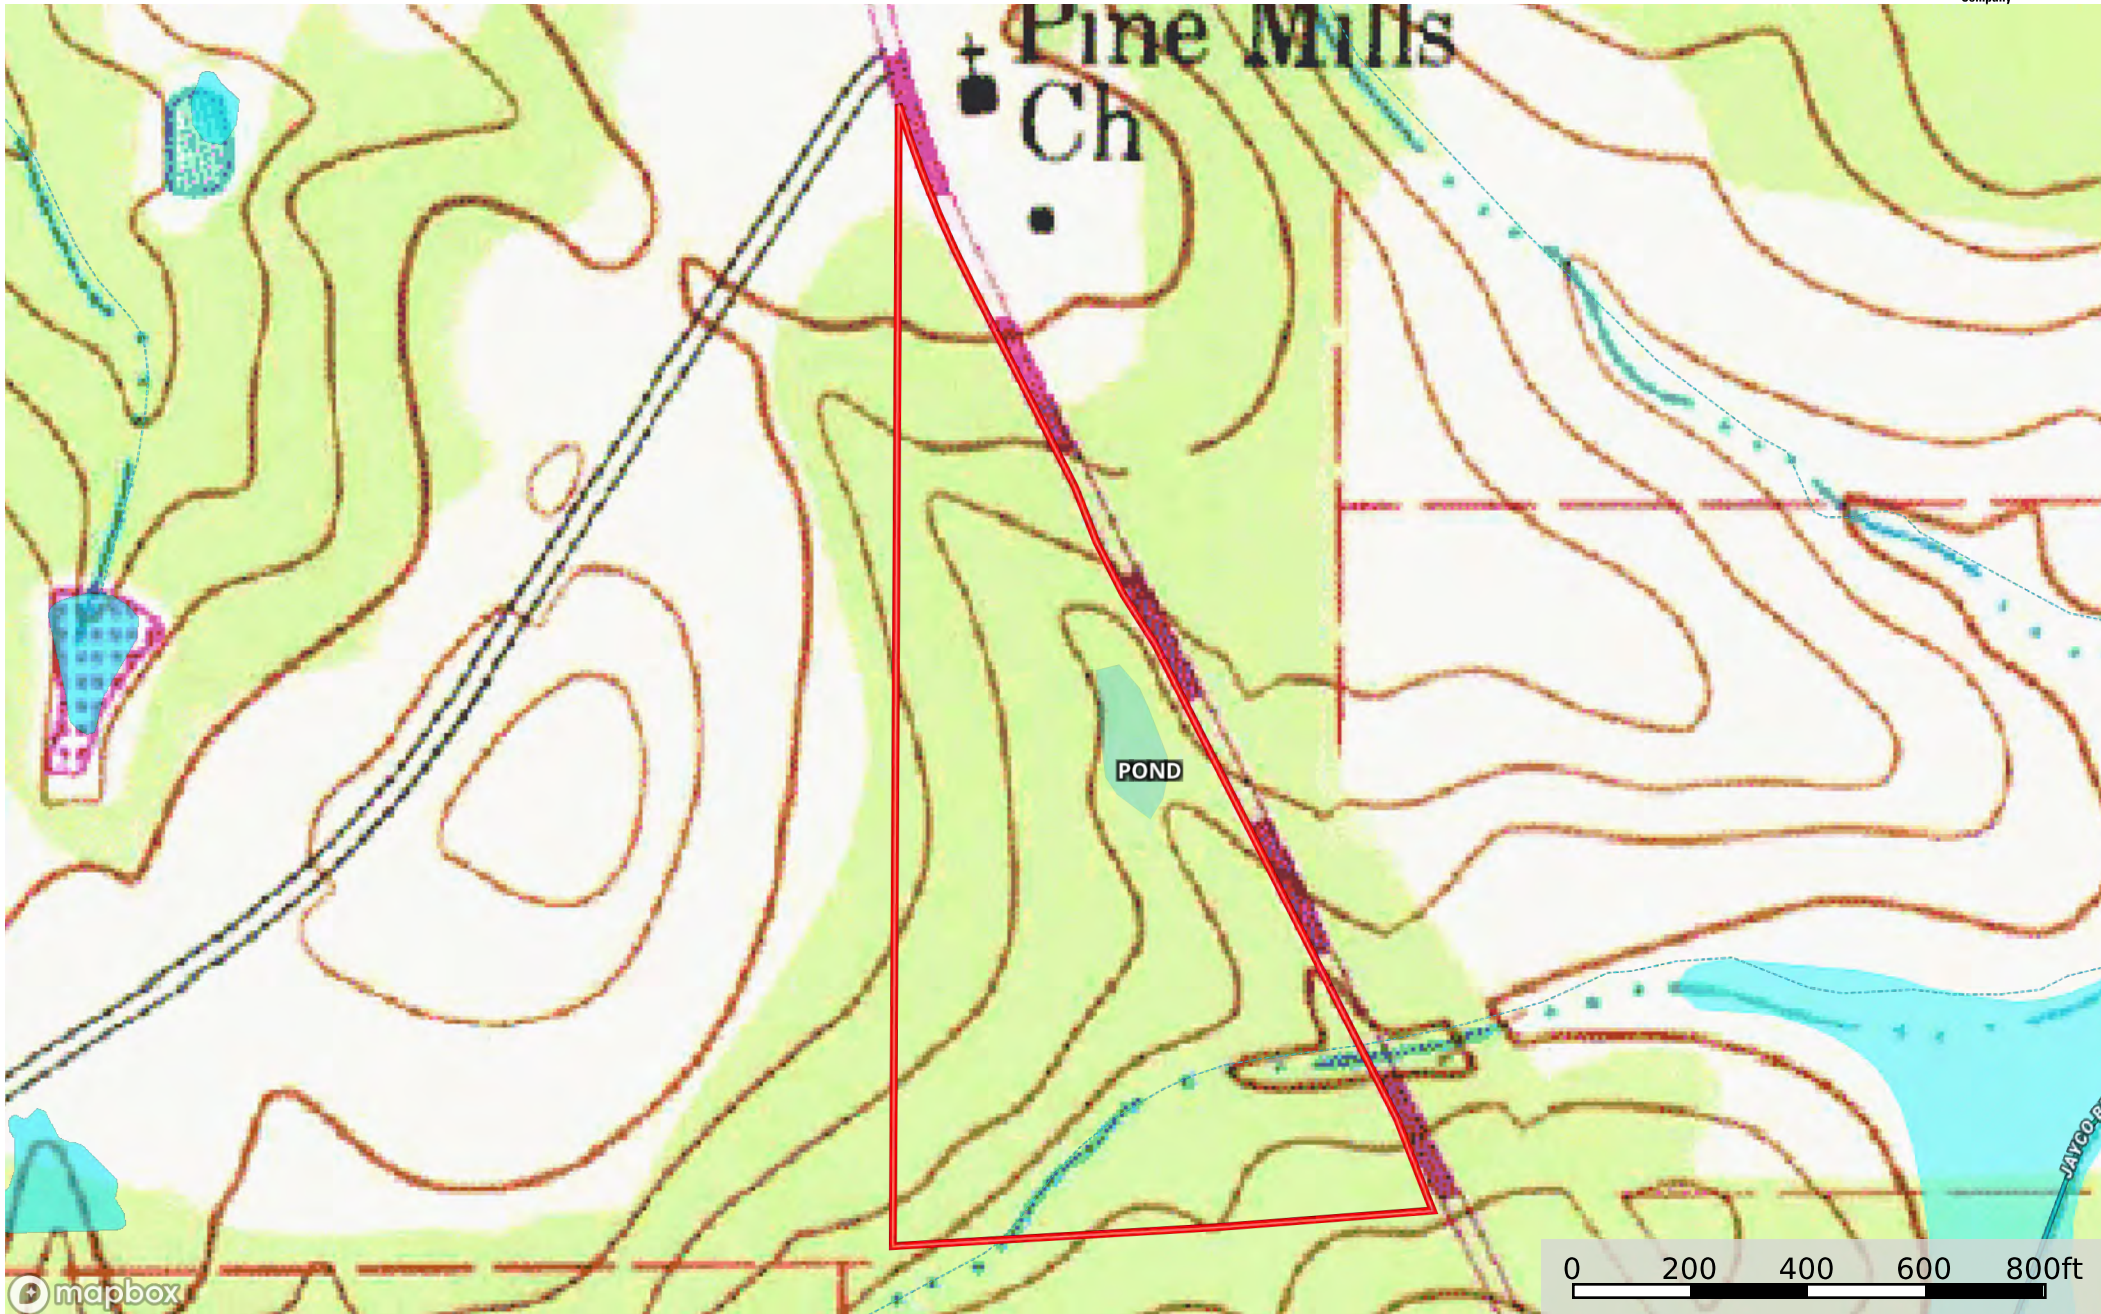

Middleton Land Hawkins TX Wood County 19 ac

Wood County, Texas, 19.984 AC +/-

- Pond / Tank
- Boundary
- 100 Year Floodplain
- 500 Year Floodplain
- Floodway
- Special
- Unmapped/ Not Included
- Stream, Intermittent
- River/Creek
- Water Body
- Crude Oil
- Natural Gas
- Other