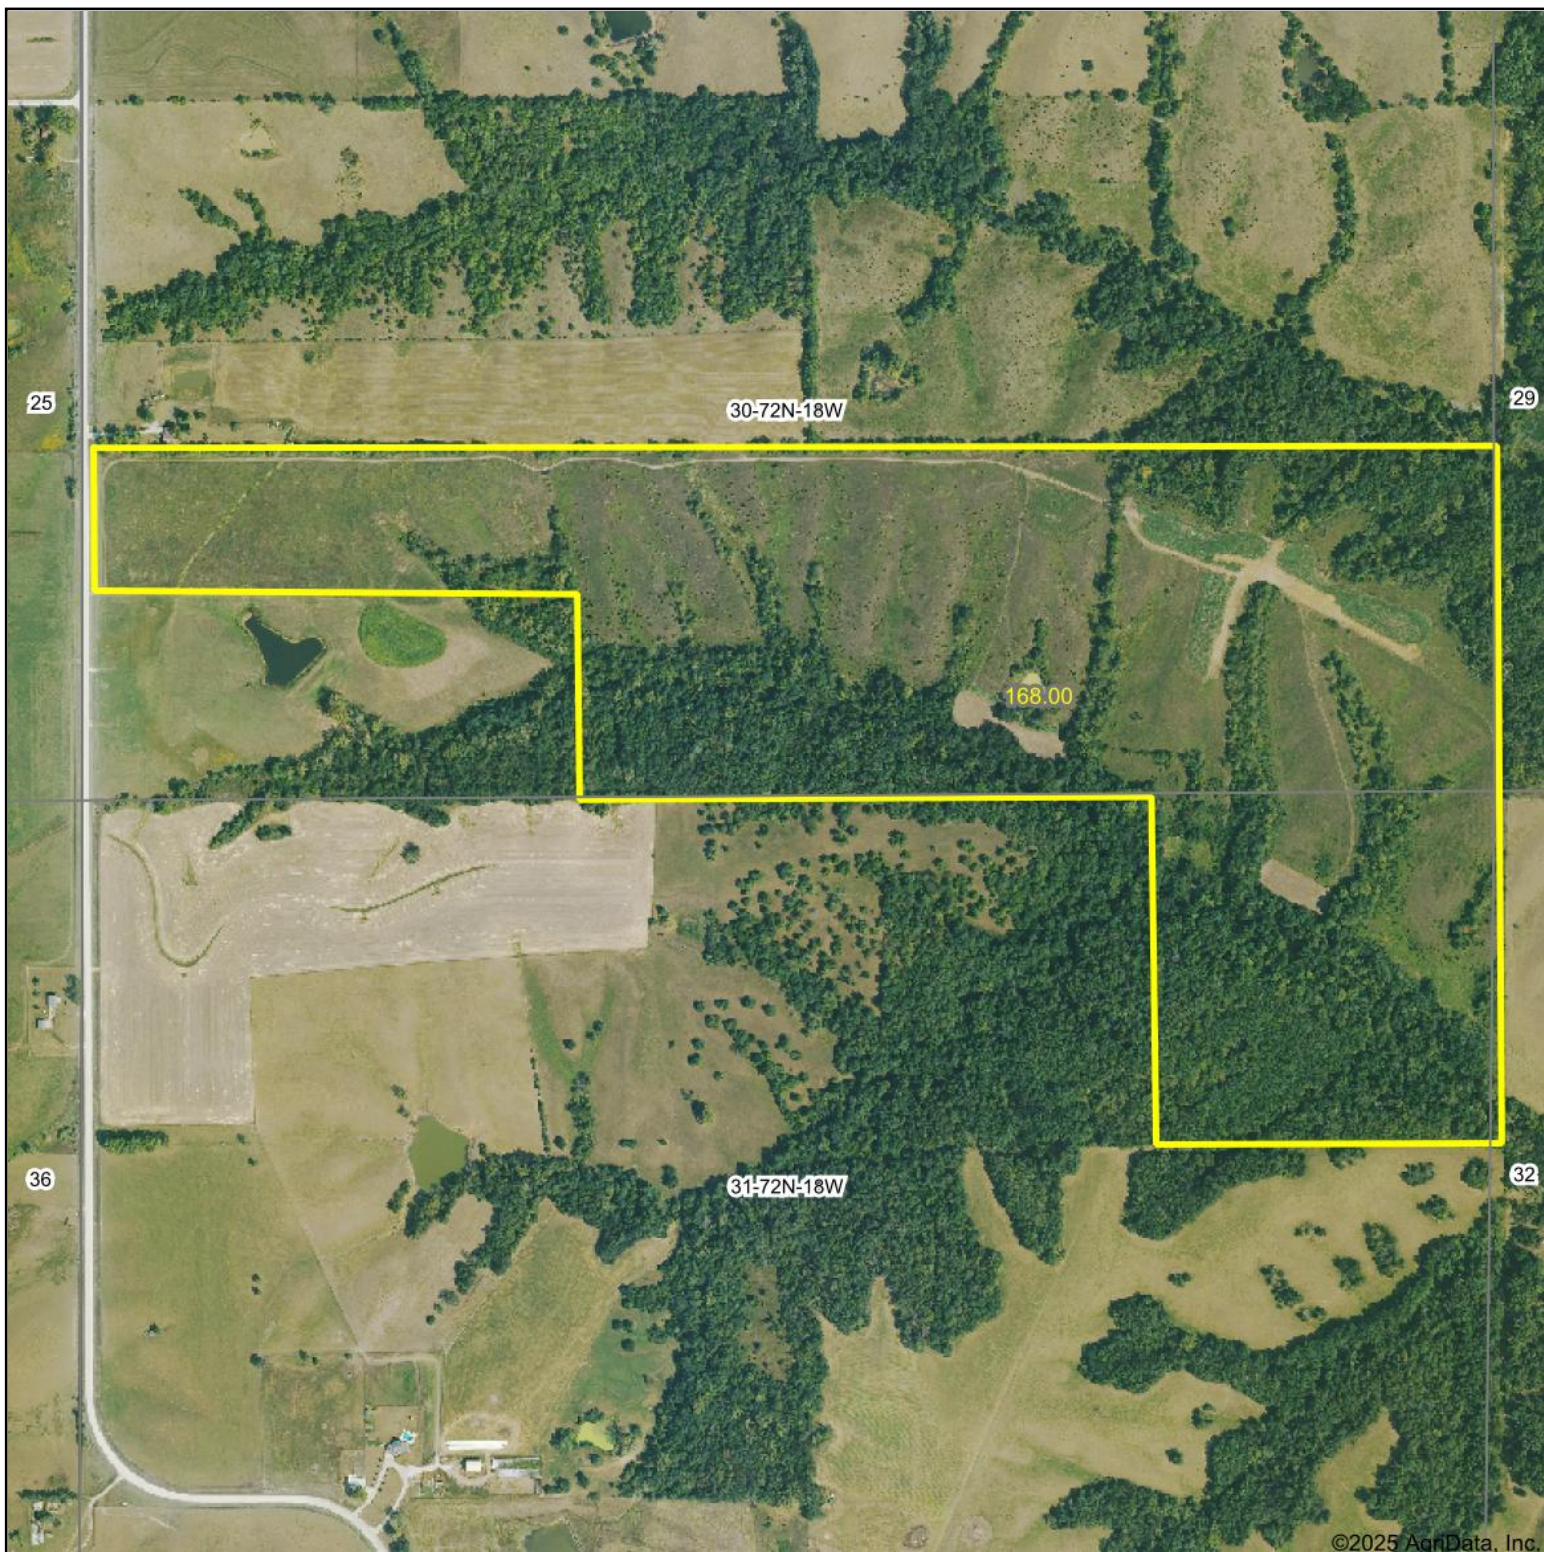

Aerial Map

Boundary Lines are Approximate

©2025 AgriData, Inc.

**Hawkeye
Real Estate**

Boundary Center: 41° 0' 3.37, -92° 58' 26.38

**30-72N-18W
Monroe County
Iowa**

Maps Provided By:
 **surety**[®]
CUSTOMIZED ONLINE MAPPING
© AgriData, Inc. 2025 www.AgriDataInc.com