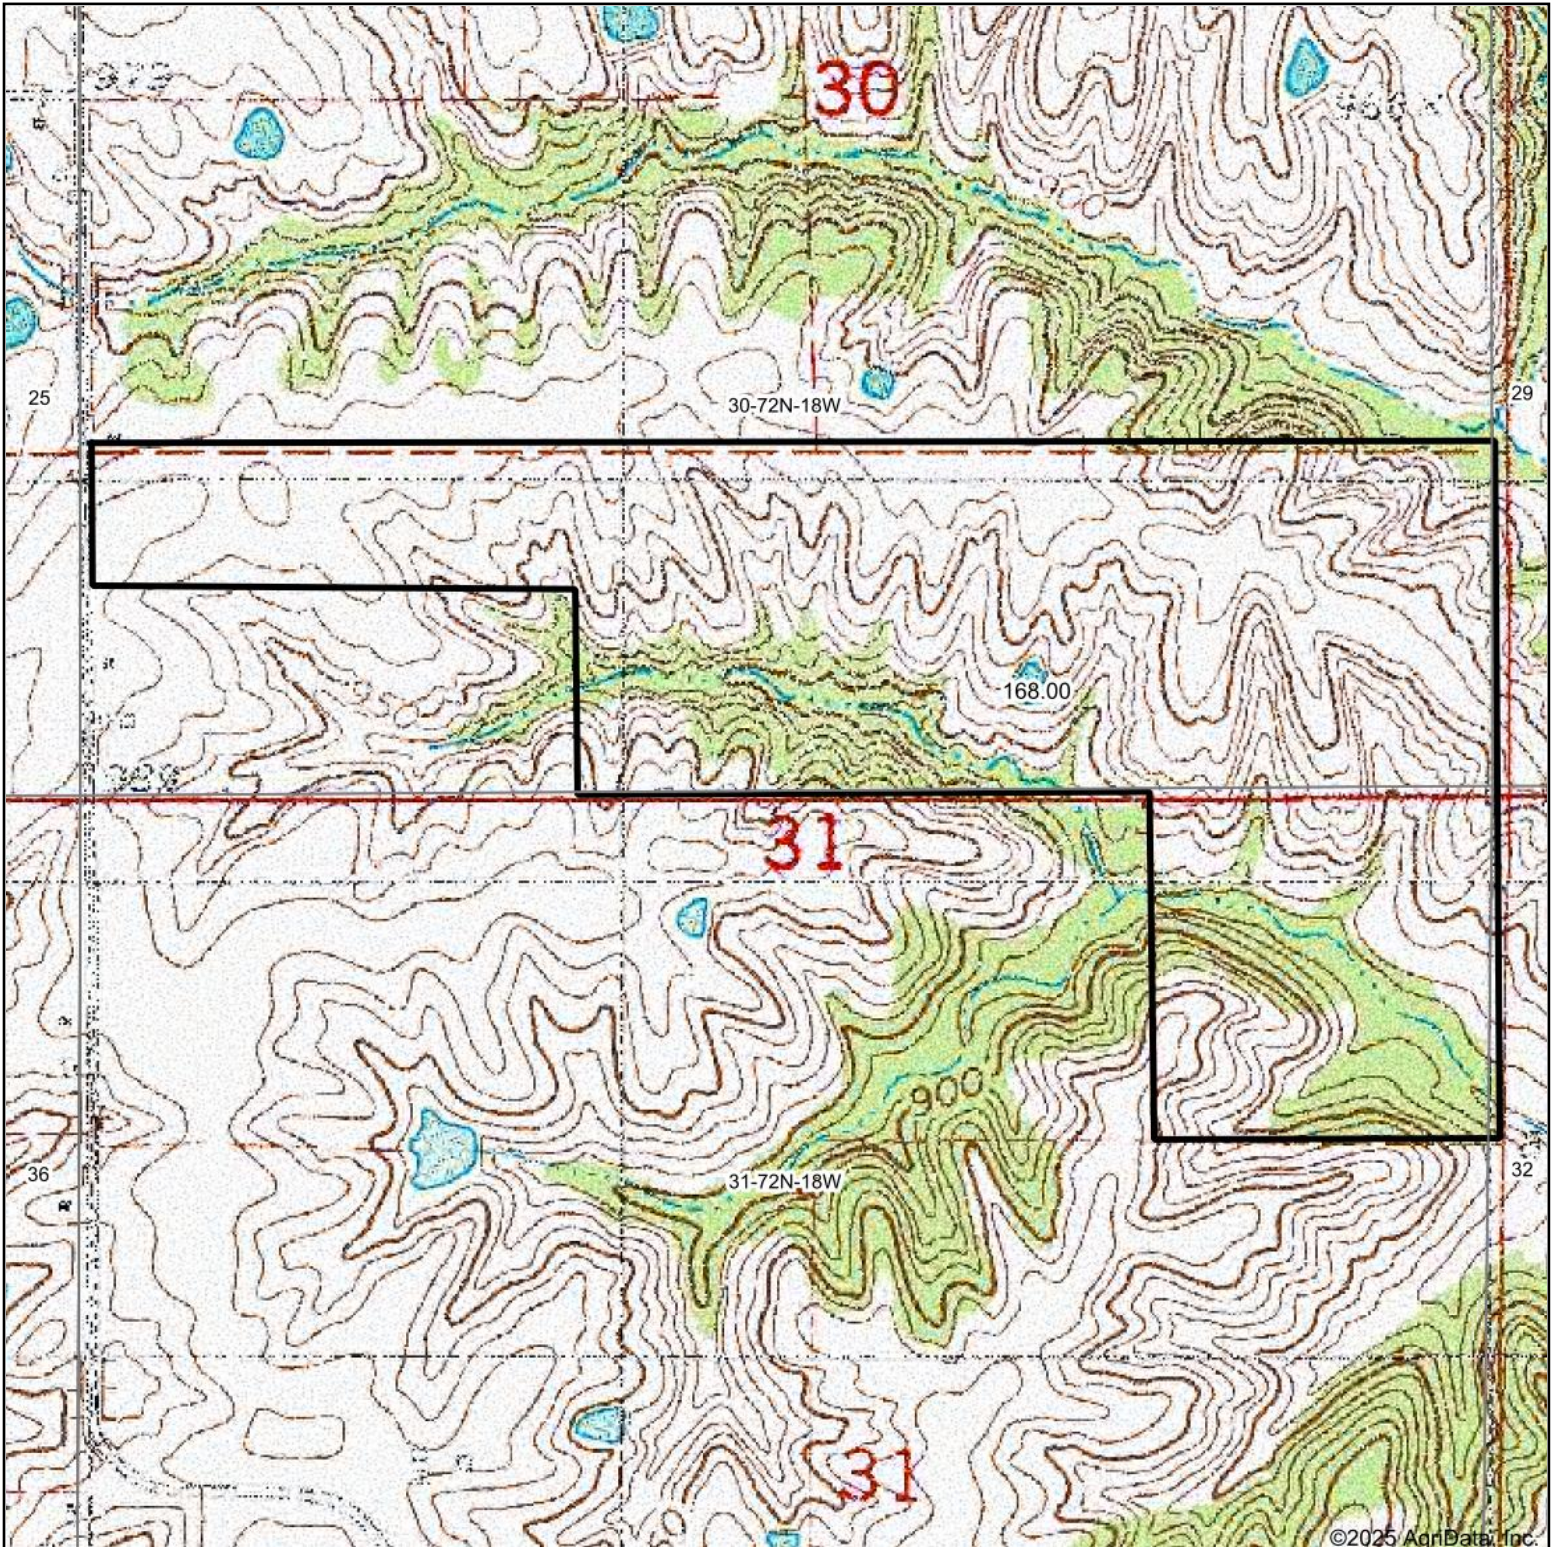

Topography Map

Boundary Lines are Approximate

©2025 AgriData, Inc.

Map Center: 41° 0' 3.91, -92° 58' 27.36

Hawkeye
Real Estate

30-72N-18W
Monroe County
Iowa

11/21/2025

Maps Provided By: