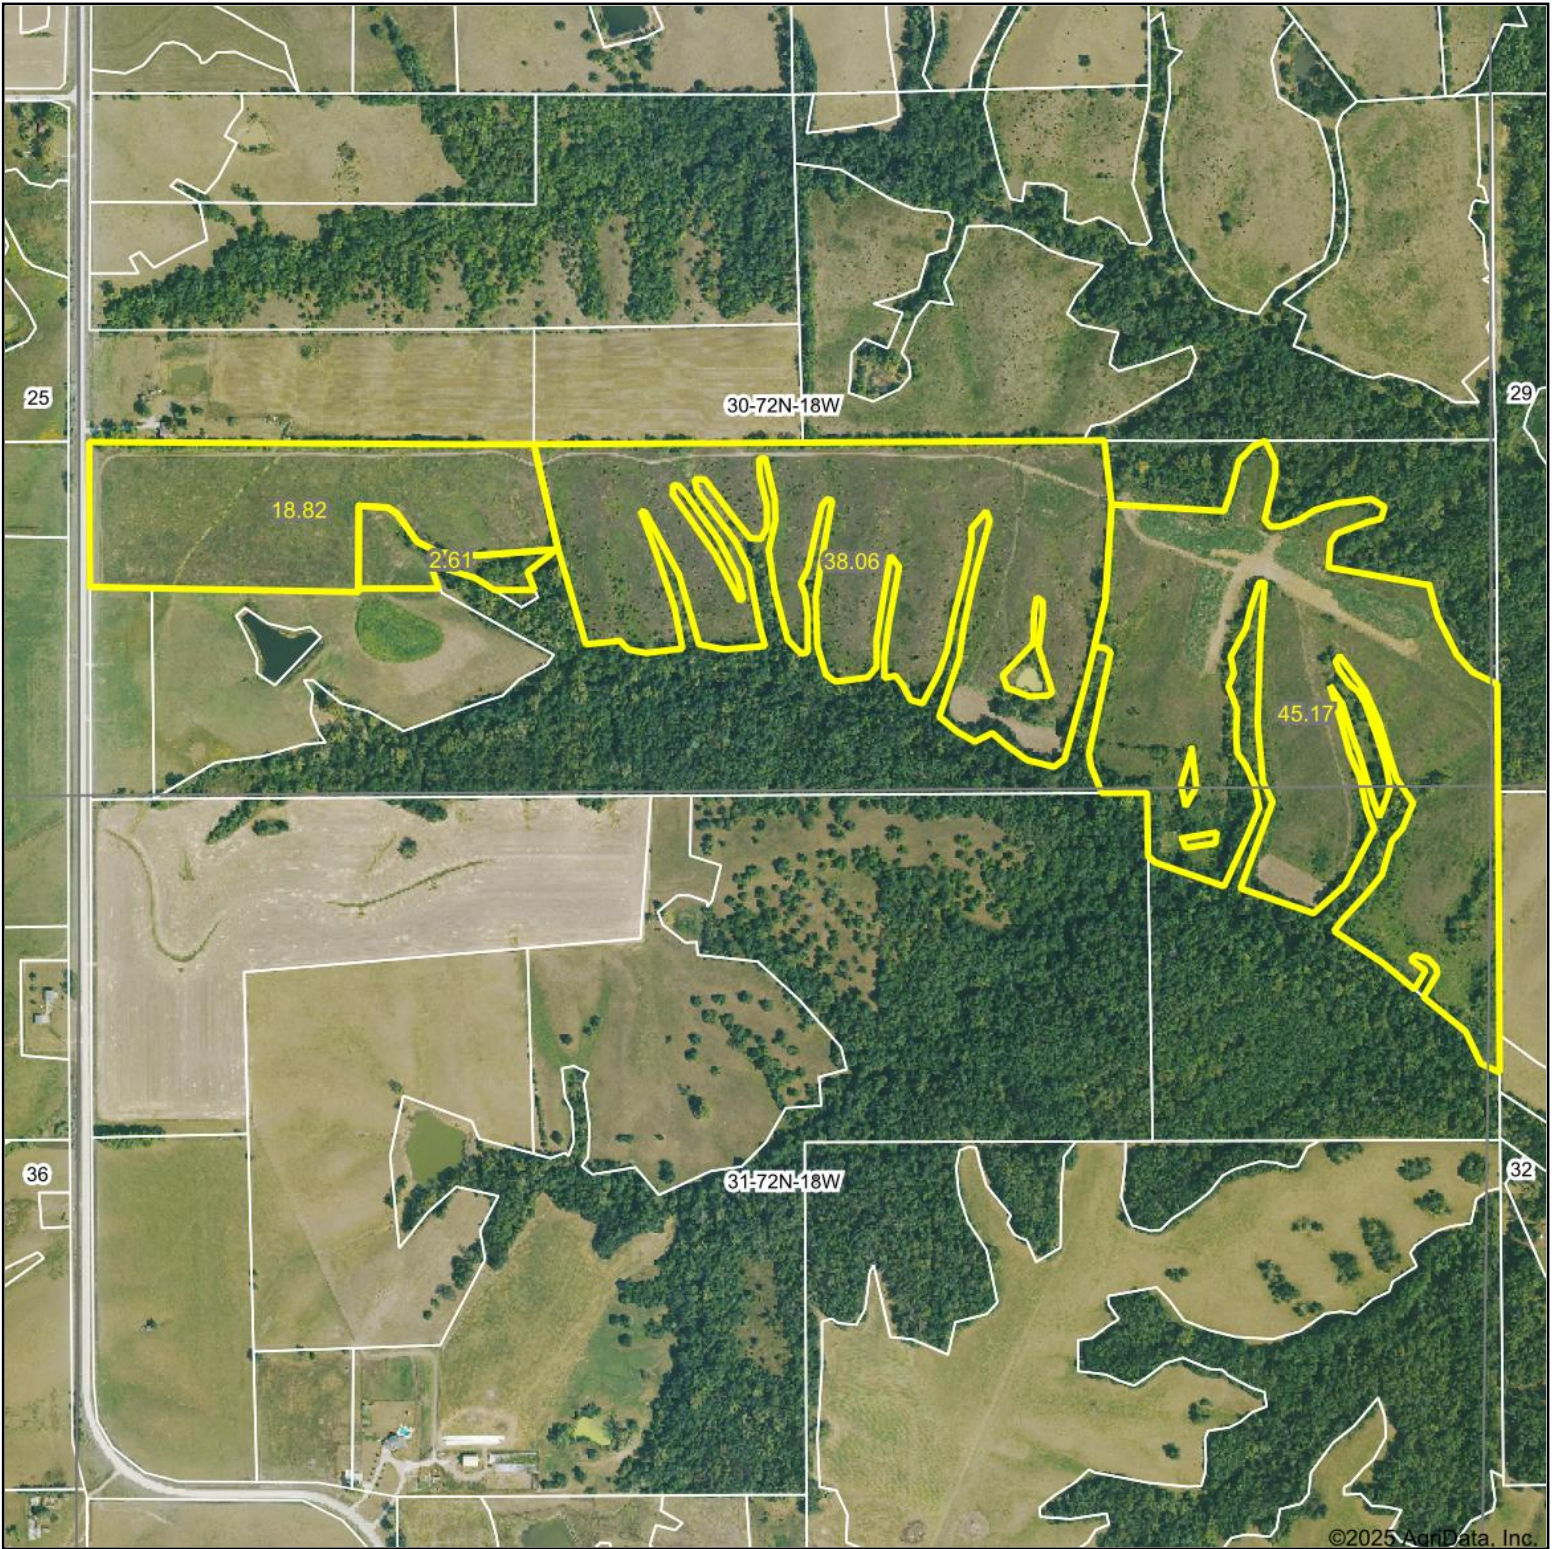

Aerial Map

Boundary Lines are Approximate

**Hawkeye
Real Estate**

Boundary Center: 41° 0' 4.63, -92° 58' 26.39

**30-72N-18W
Monroe County
Iowa**

Maps Provided By:

© AgriData, Inc. 2025 www.AgriDataInc.com

11/21/2025

Field borders provided by Farm Service Agency as of 5/21/2008.