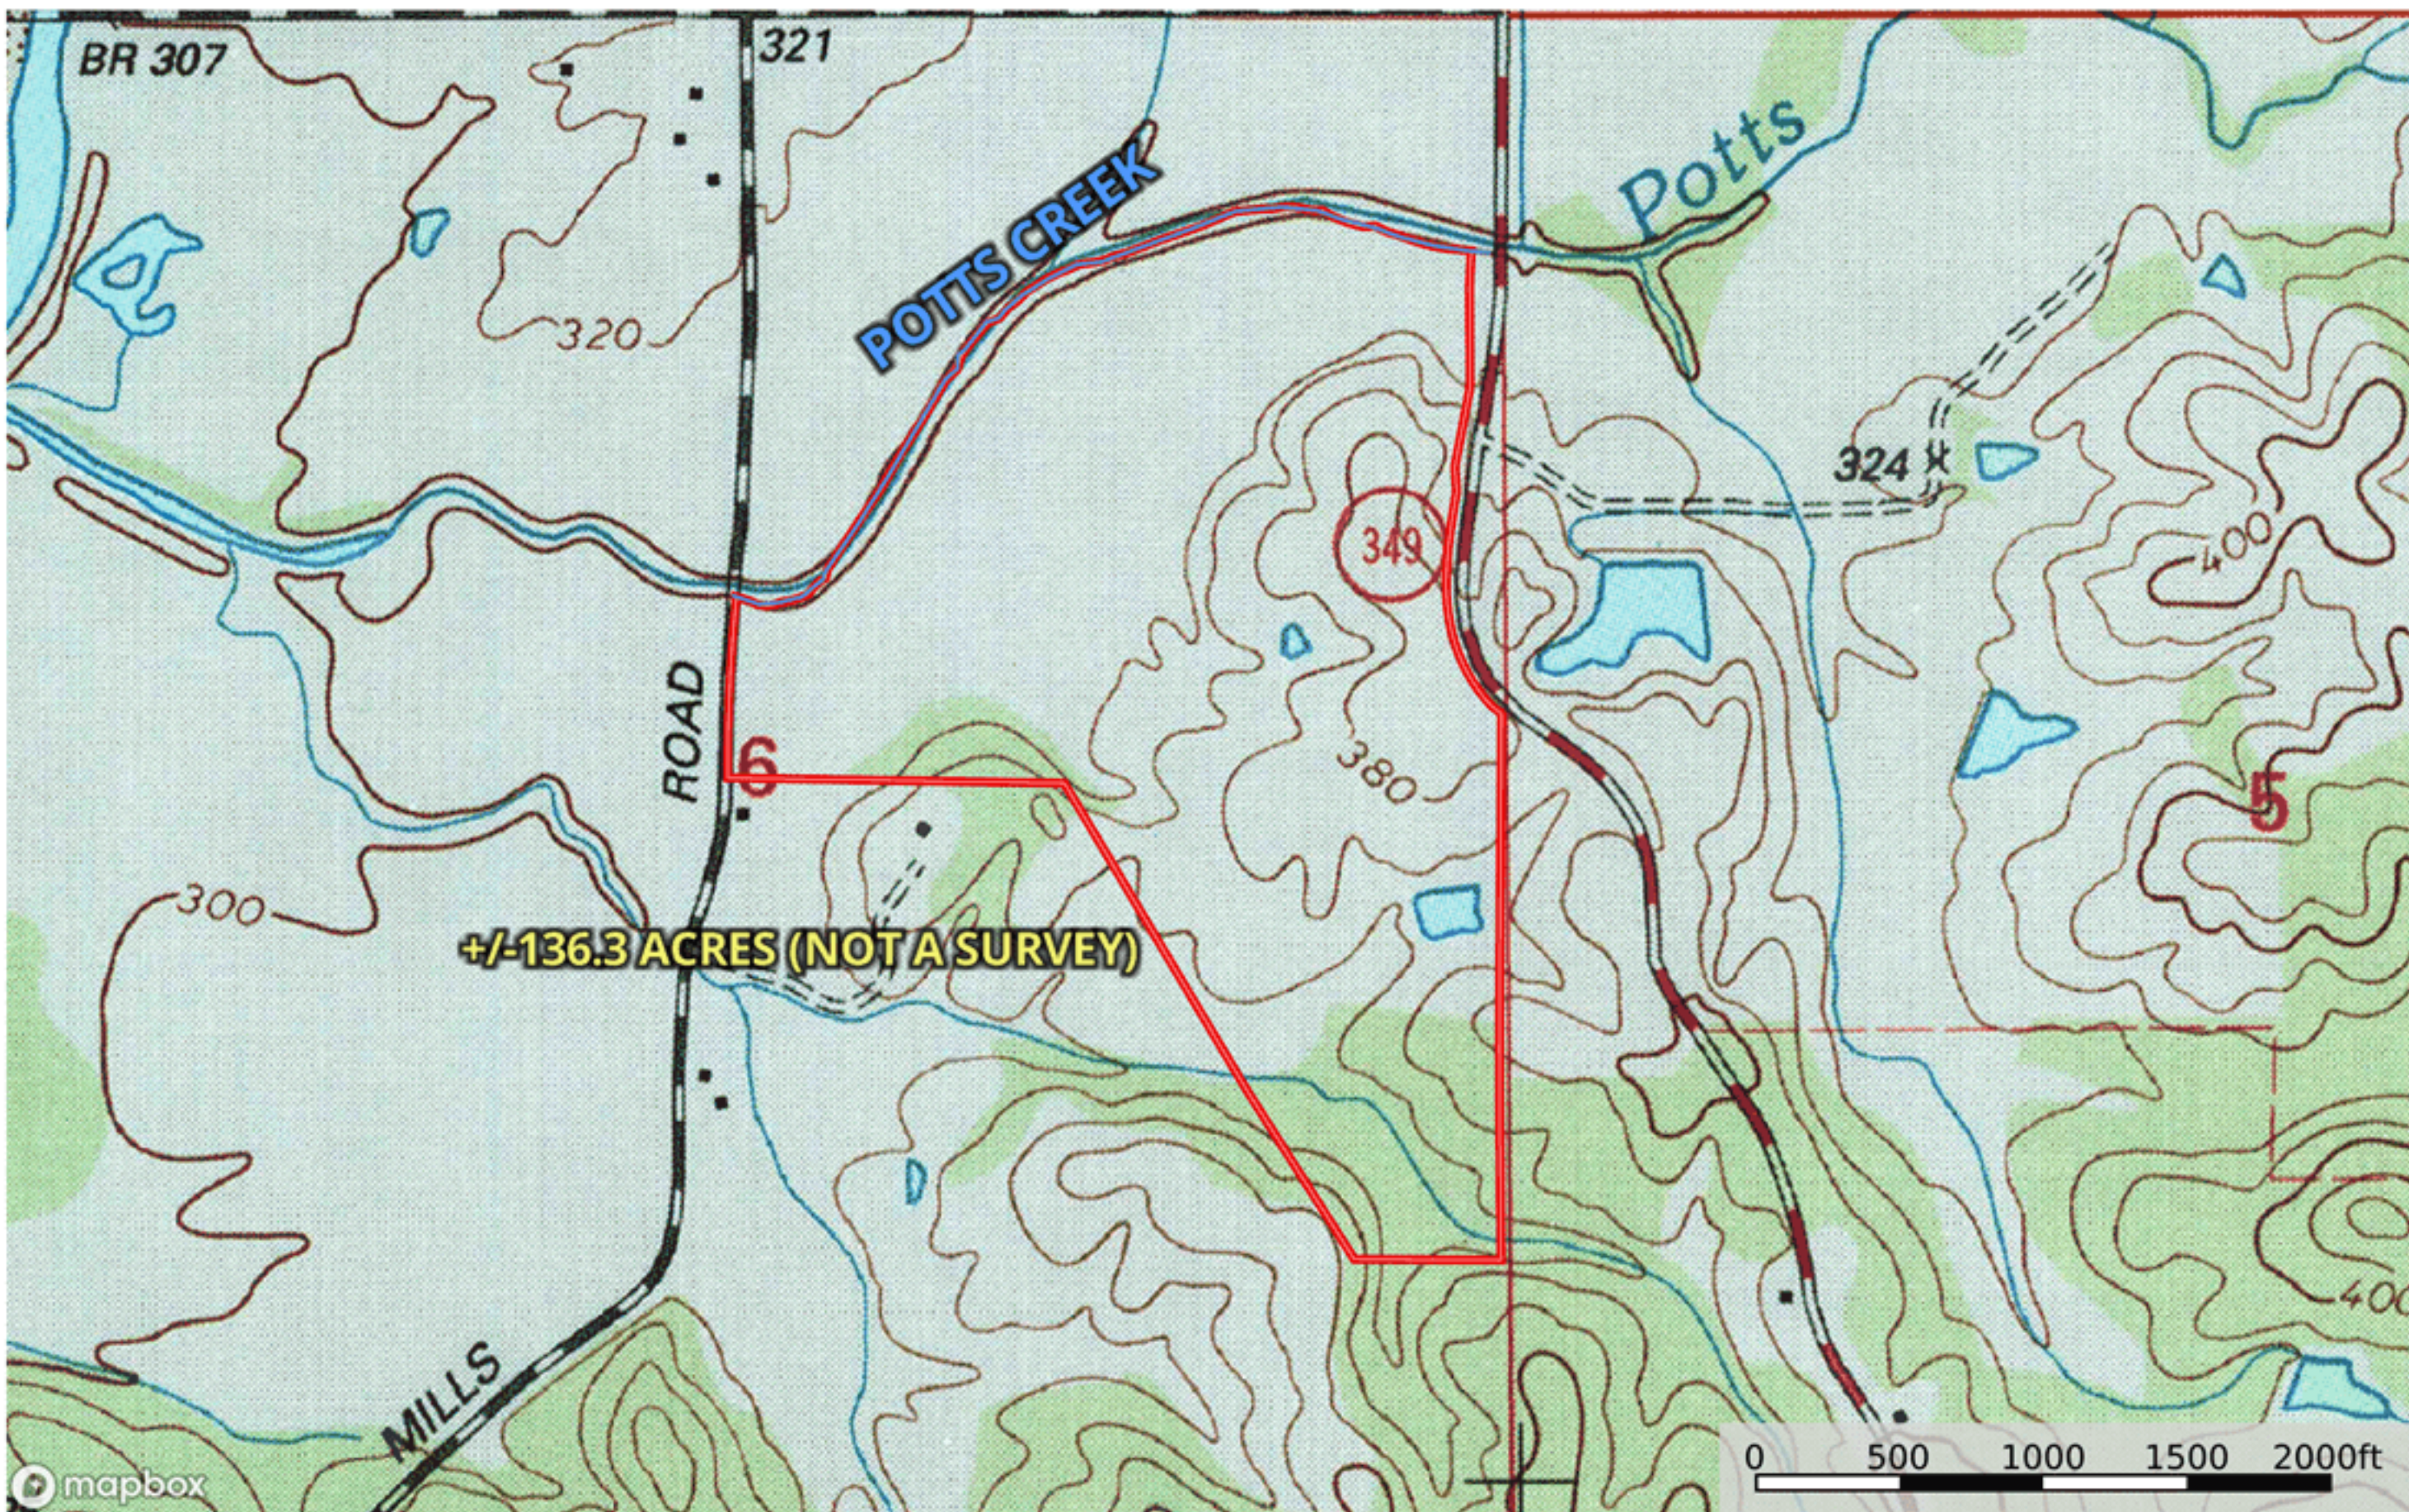

# Judy Hawn HWN01 Marshall Co. Pasture Tract

Marshall County, Mississippi, AC +/-

— River / Creek    ◻ Boundary    ○ General Location

# Judy Hawn HWN01 Marshall Co. Pasture Tract

Marshall County, Mississippi, AC +/-

— River / Creek    □ Boundary

# Judy Hawn HWN01 Marshall Co. Pasture Tract

Marshall County, Mississippi, AC +/-

— River / Creek    ▭ Boundary

Judy Hawn HWN01 Marshall Co. Pasture Tract  
Marshall County, Mississippi, AC +/-

— River / Creek    ▭ Boundary