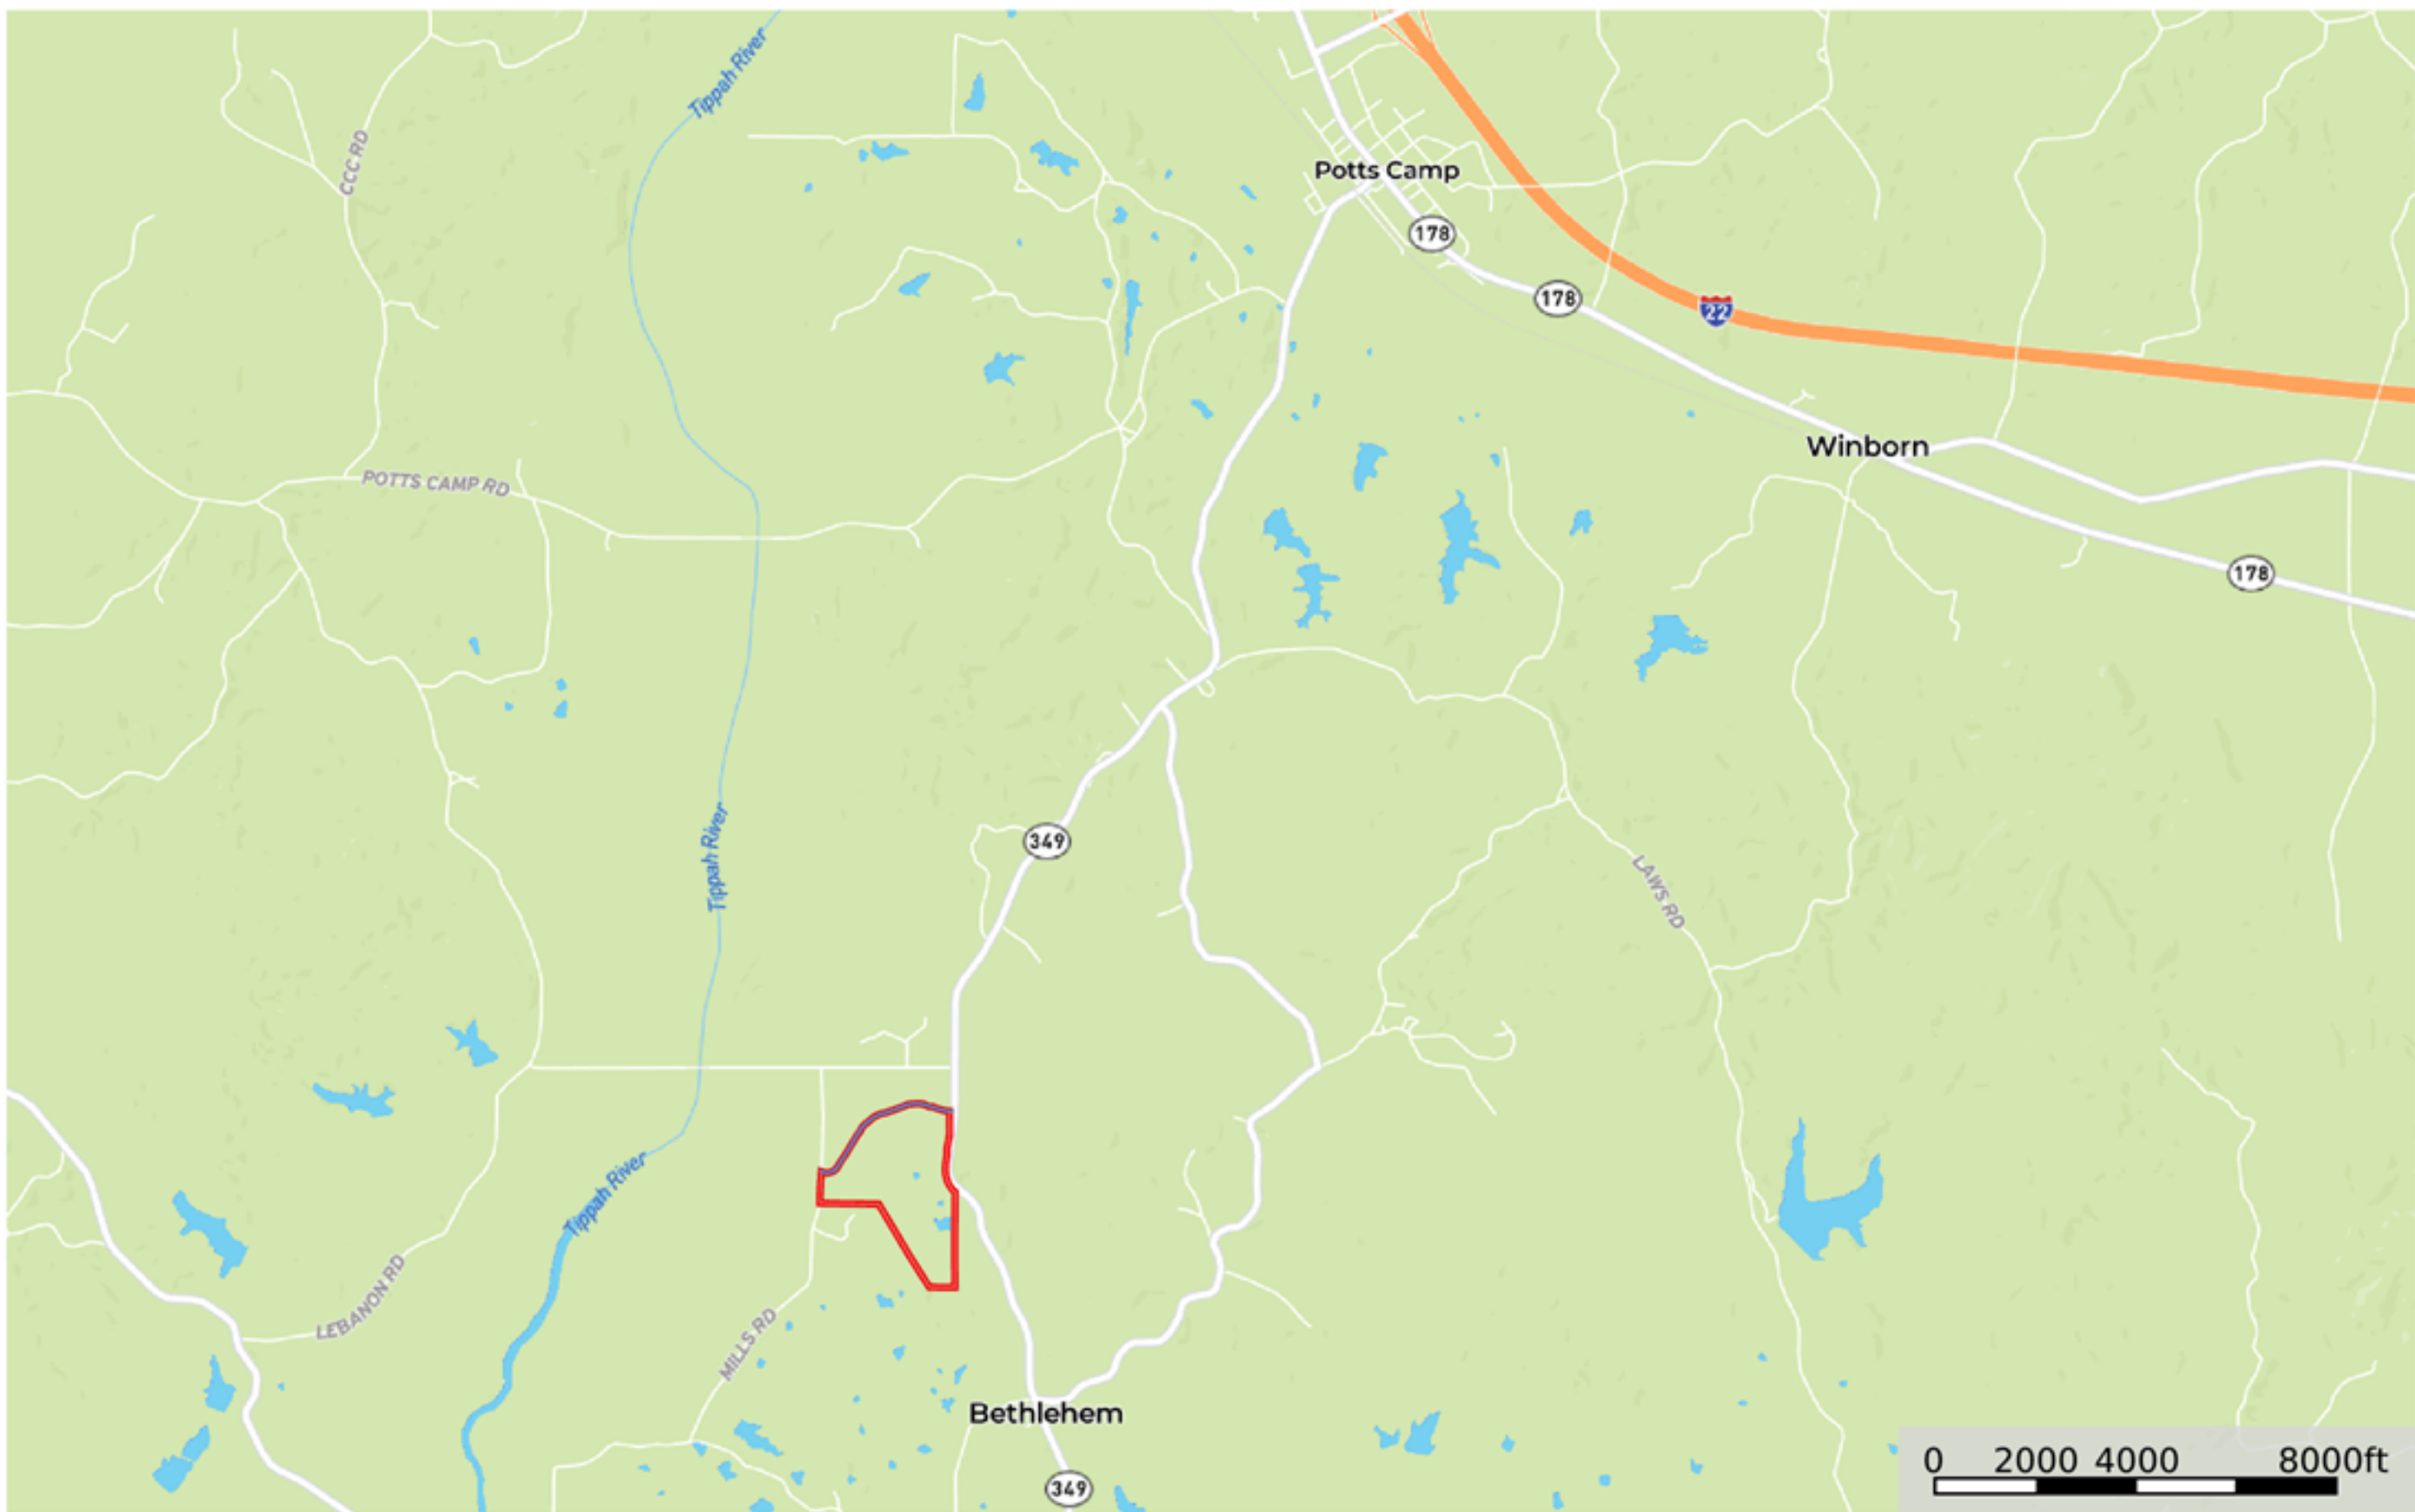

# Judy Hawn HWN01 Marshall Co. Pasture Tract

Marshall County, Mississippi, AC +/-

— River / Creek    ◻ Boundary    ○ General Location

# Judy Hawn HWN01 Marshall Co. Pasture Tract

Marshall County, Mississippi, AC +/-

— River / Creek    □ Boundary

# Judy Hawn HWN01 Marshall Co. Pasture Tract

Marshall County, Mississippi, AC +/-

— River / Creek    ▭ Boundary

Judy Hawn HWN01 Marshall Co. Pasture Tract  
Marshall County, Mississippi, AC +/-

— River / Creek    ▭ Boundary