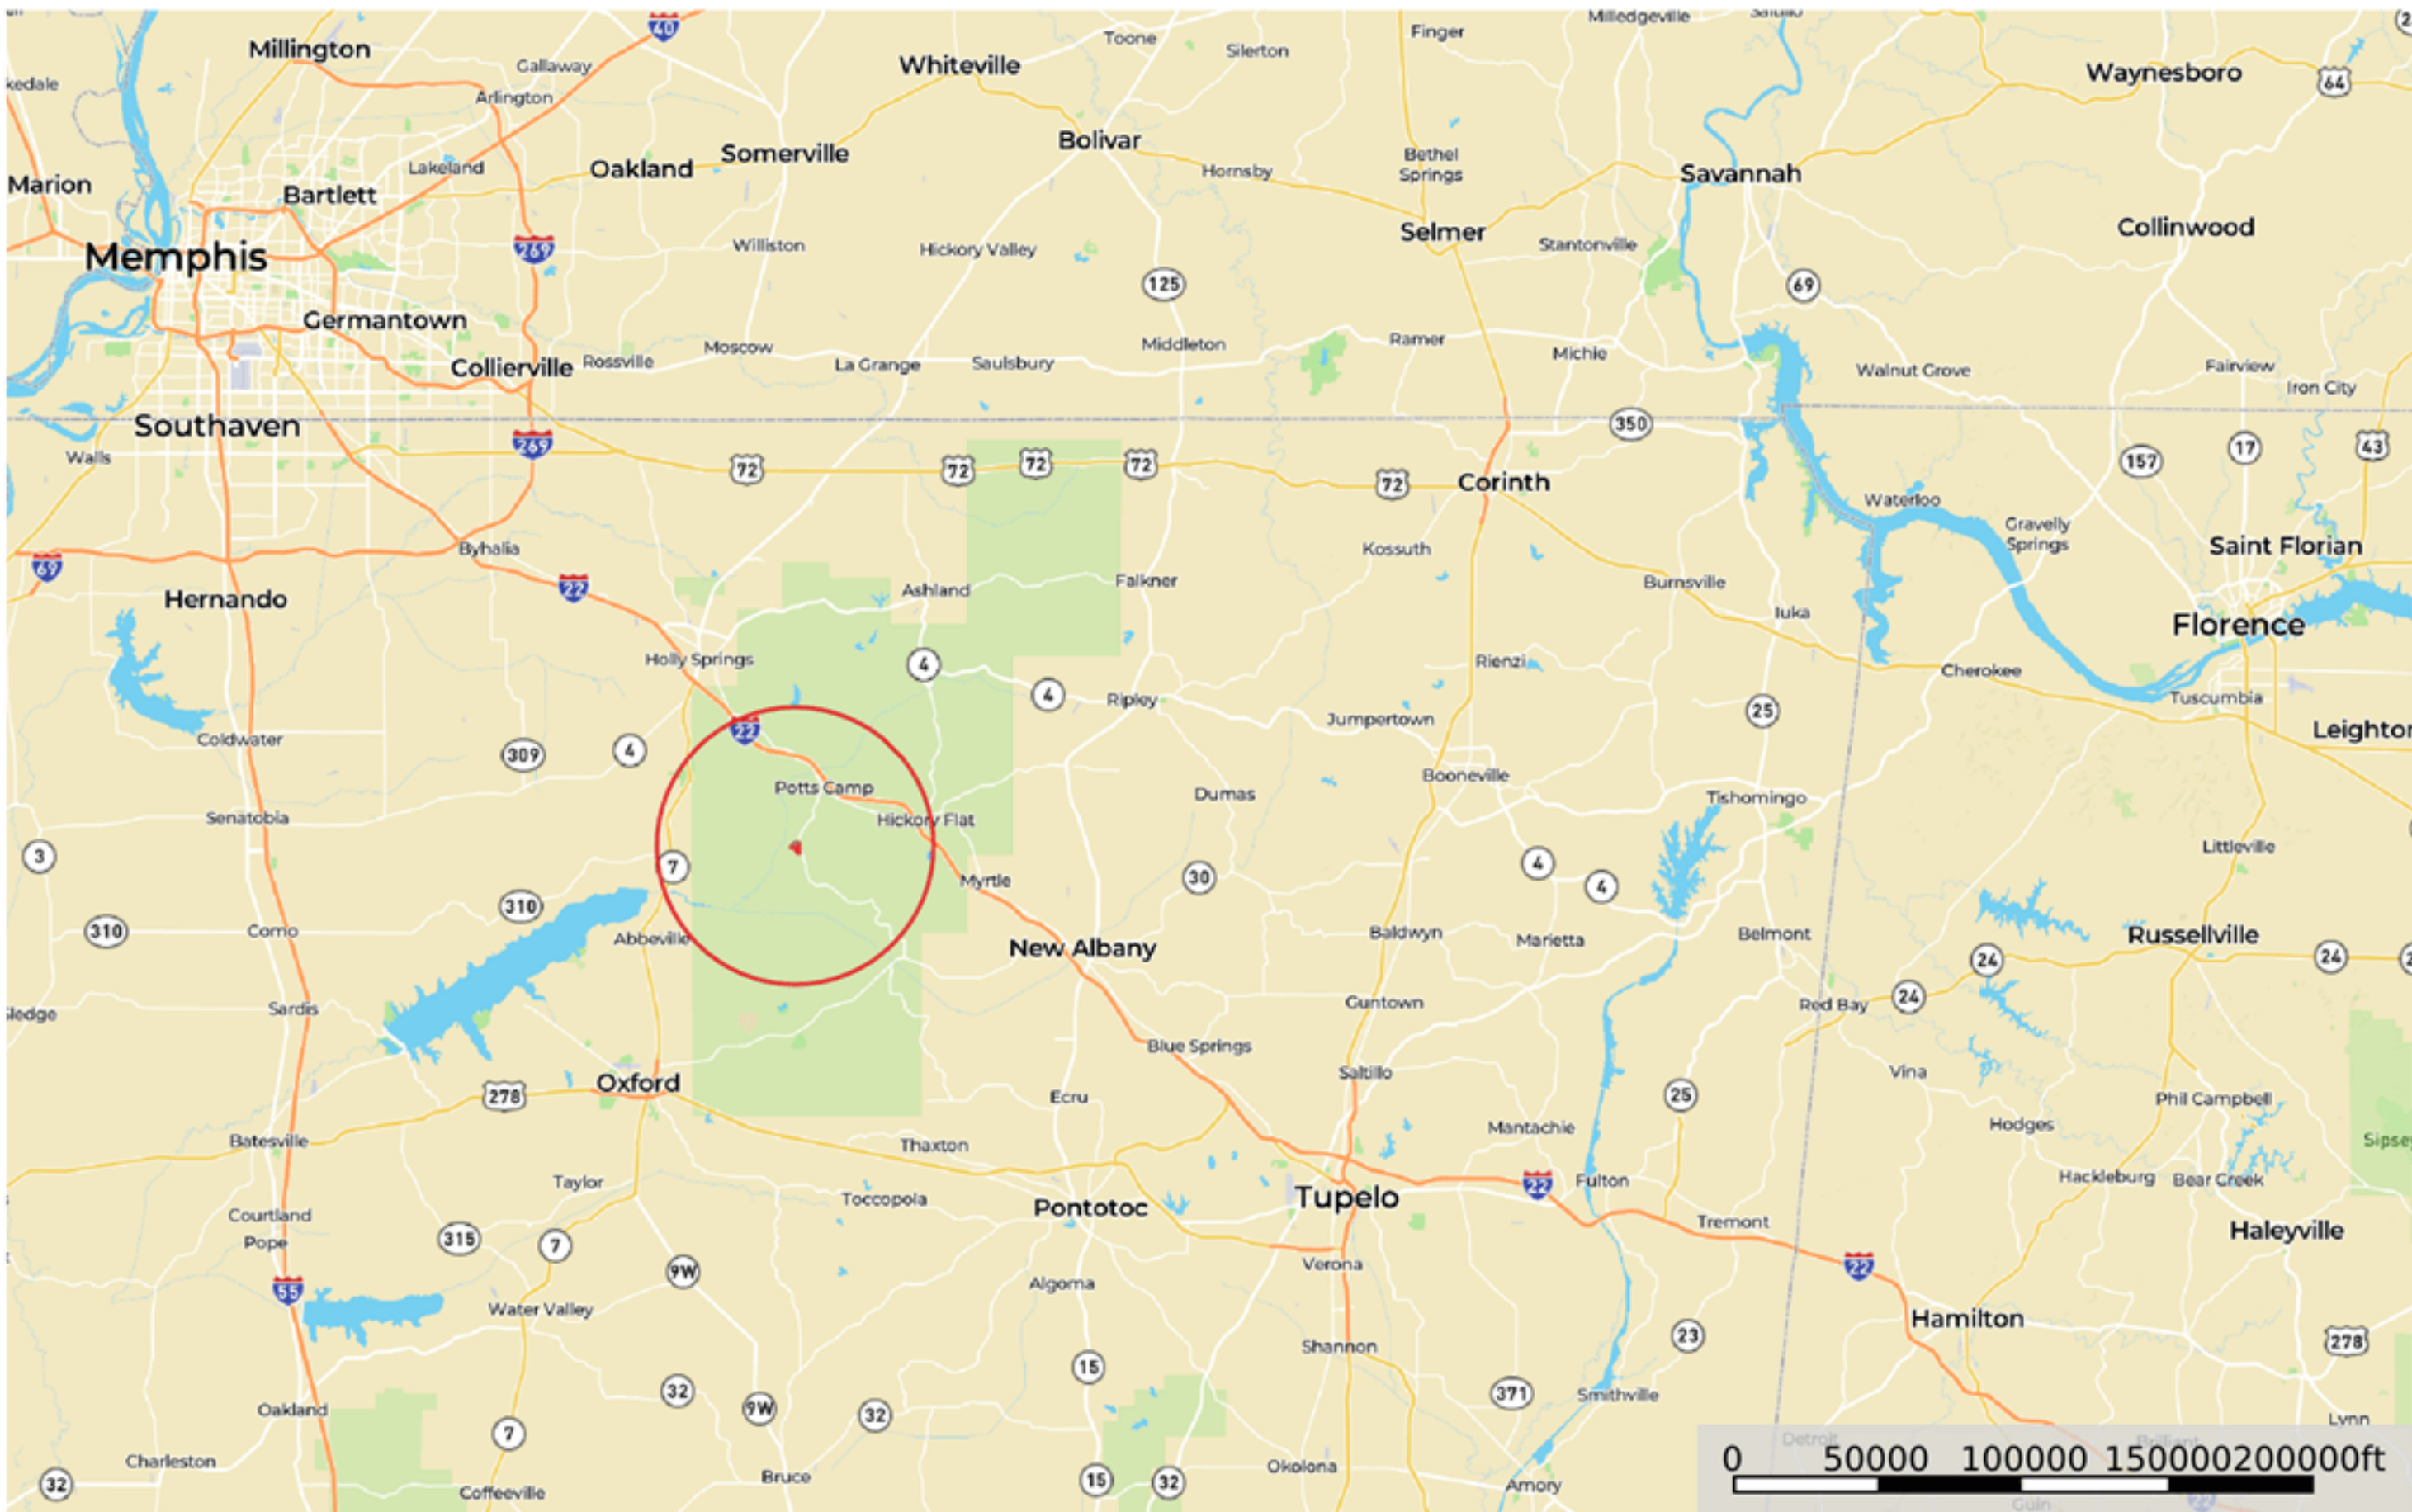

# Judy Hawn HWN01 Marshall Co. Pasture Tract

Marshall County, Mississippi, AC +/-

— River / Creek    ◻ Boundary    ○ General Location

# Judy Hawn HWN01 Marshall Co. Pasture Tract

Marshall County, Mississippi, AC +/-

— River / Creek    □ Boundary

# Judy Hawn HWN01 Marshall Co. Pasture Tract

Marshall County, Mississippi, AC +/-

— River / Creek    ▭ Boundary

Judy Hawn HWN01 Marshall Co. Pasture Tract  
Marshall County, Mississippi, AC +/-

— River / Creek    ▭ Boundary