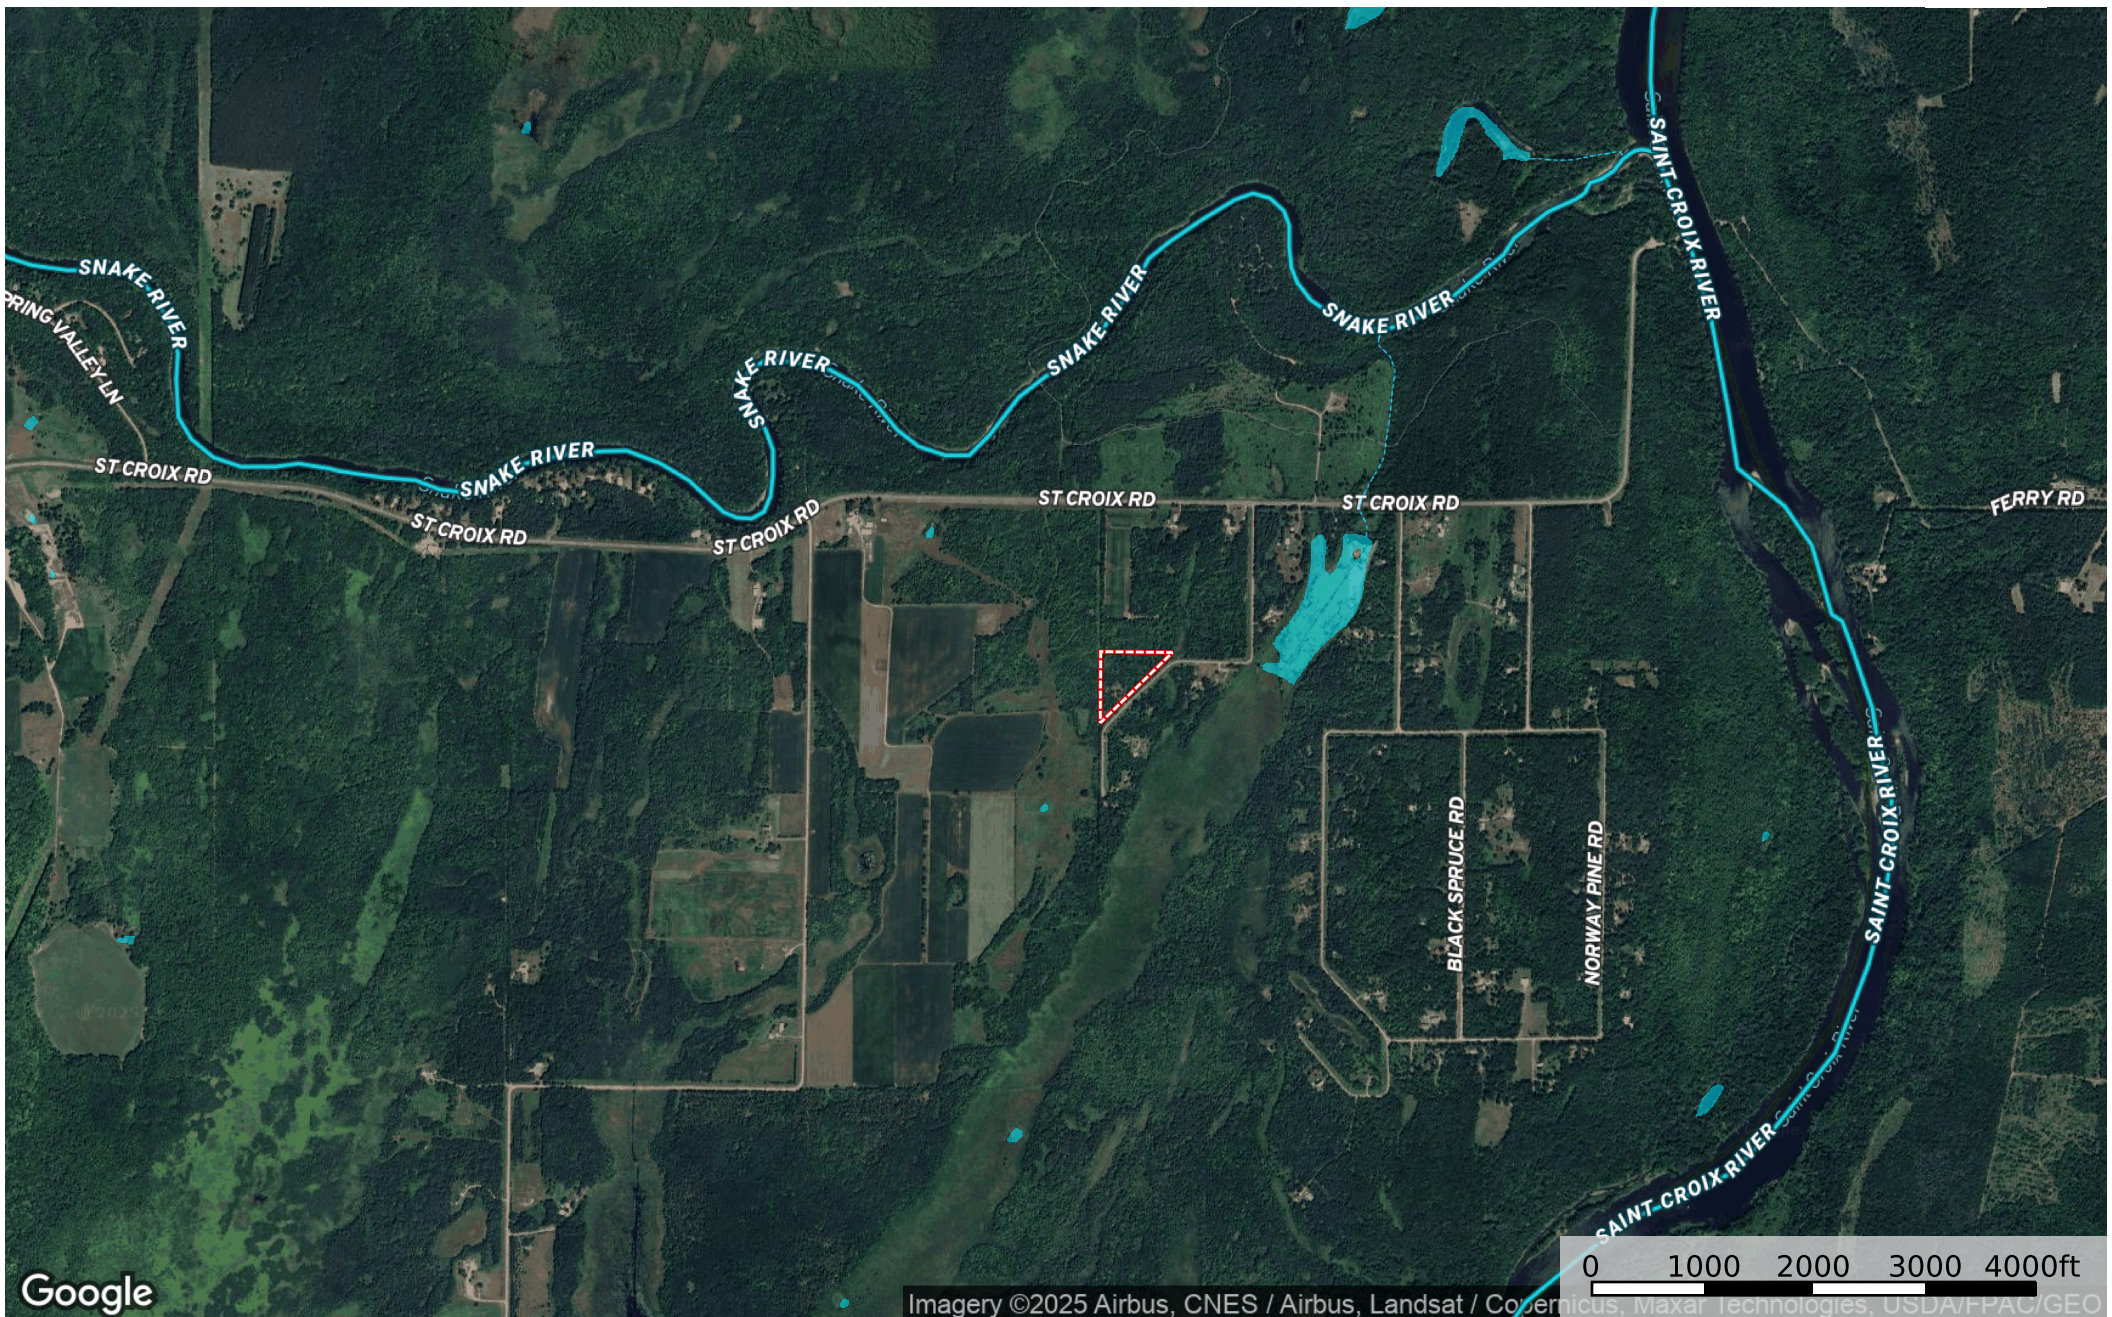

11253 Sunset View Ln, Pine City
Pine County, Minnesota, 4.7 AC +/-

Imagery ©2025 Airbus, CNES / Airbus, Landsat / Copernicus, Maxar Technologies, USDA/FPA/Geo

-  Boundary
-  Stream, Intermittent
-  River/Creek
-  Water Body