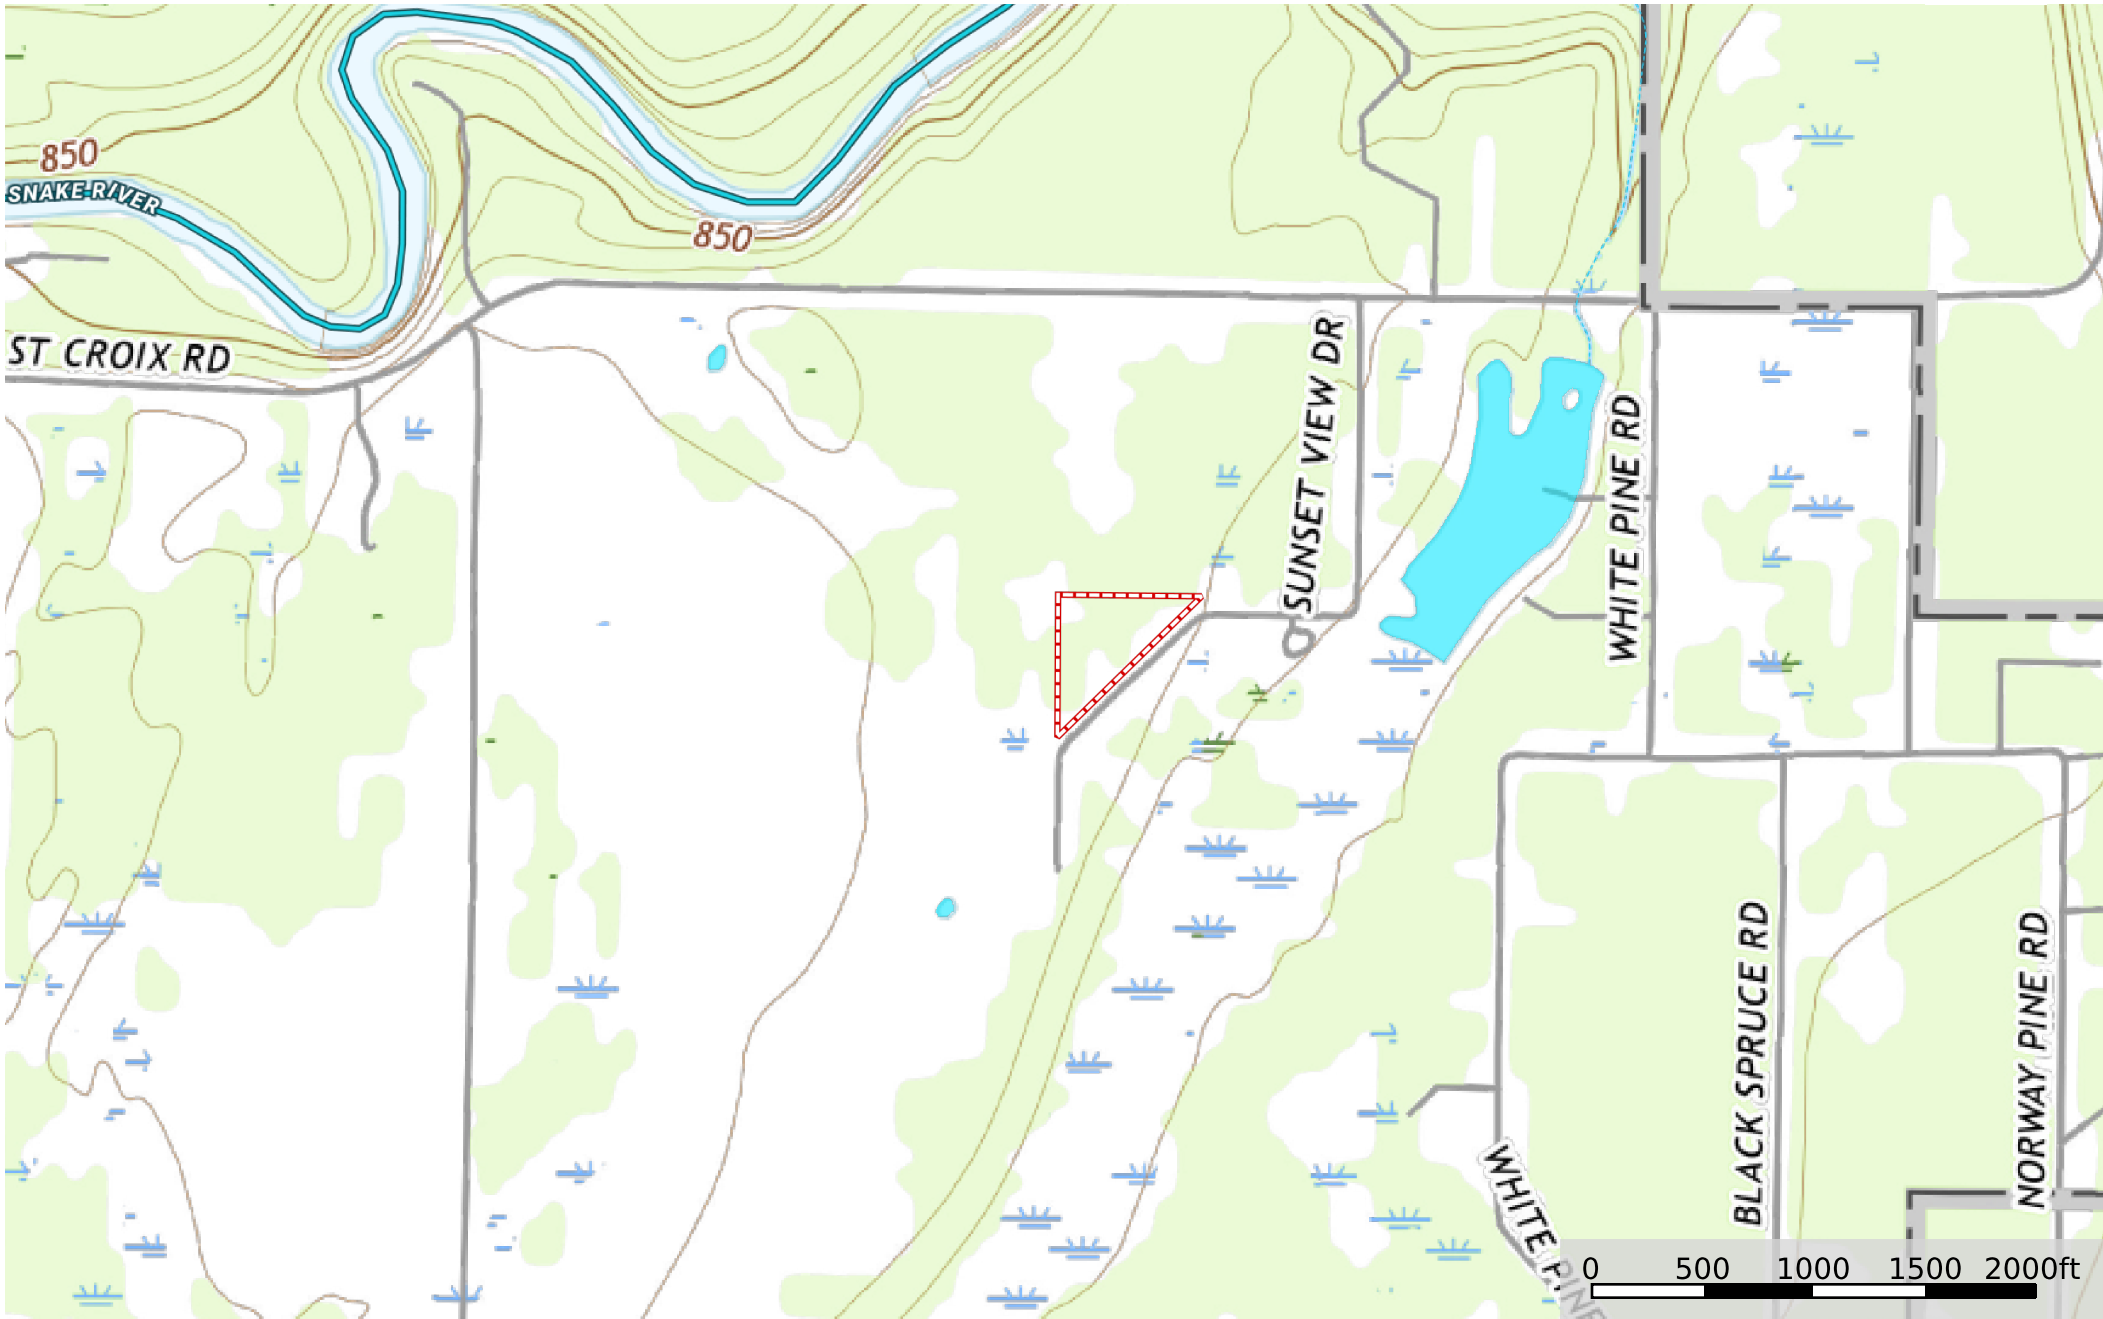

11253 Sunset View Ln, Pine City
Pine County, Minnesota, 4.7 AC +/-

 Boundary
 Stream, Intermittent
 River/Creek
 Water Body