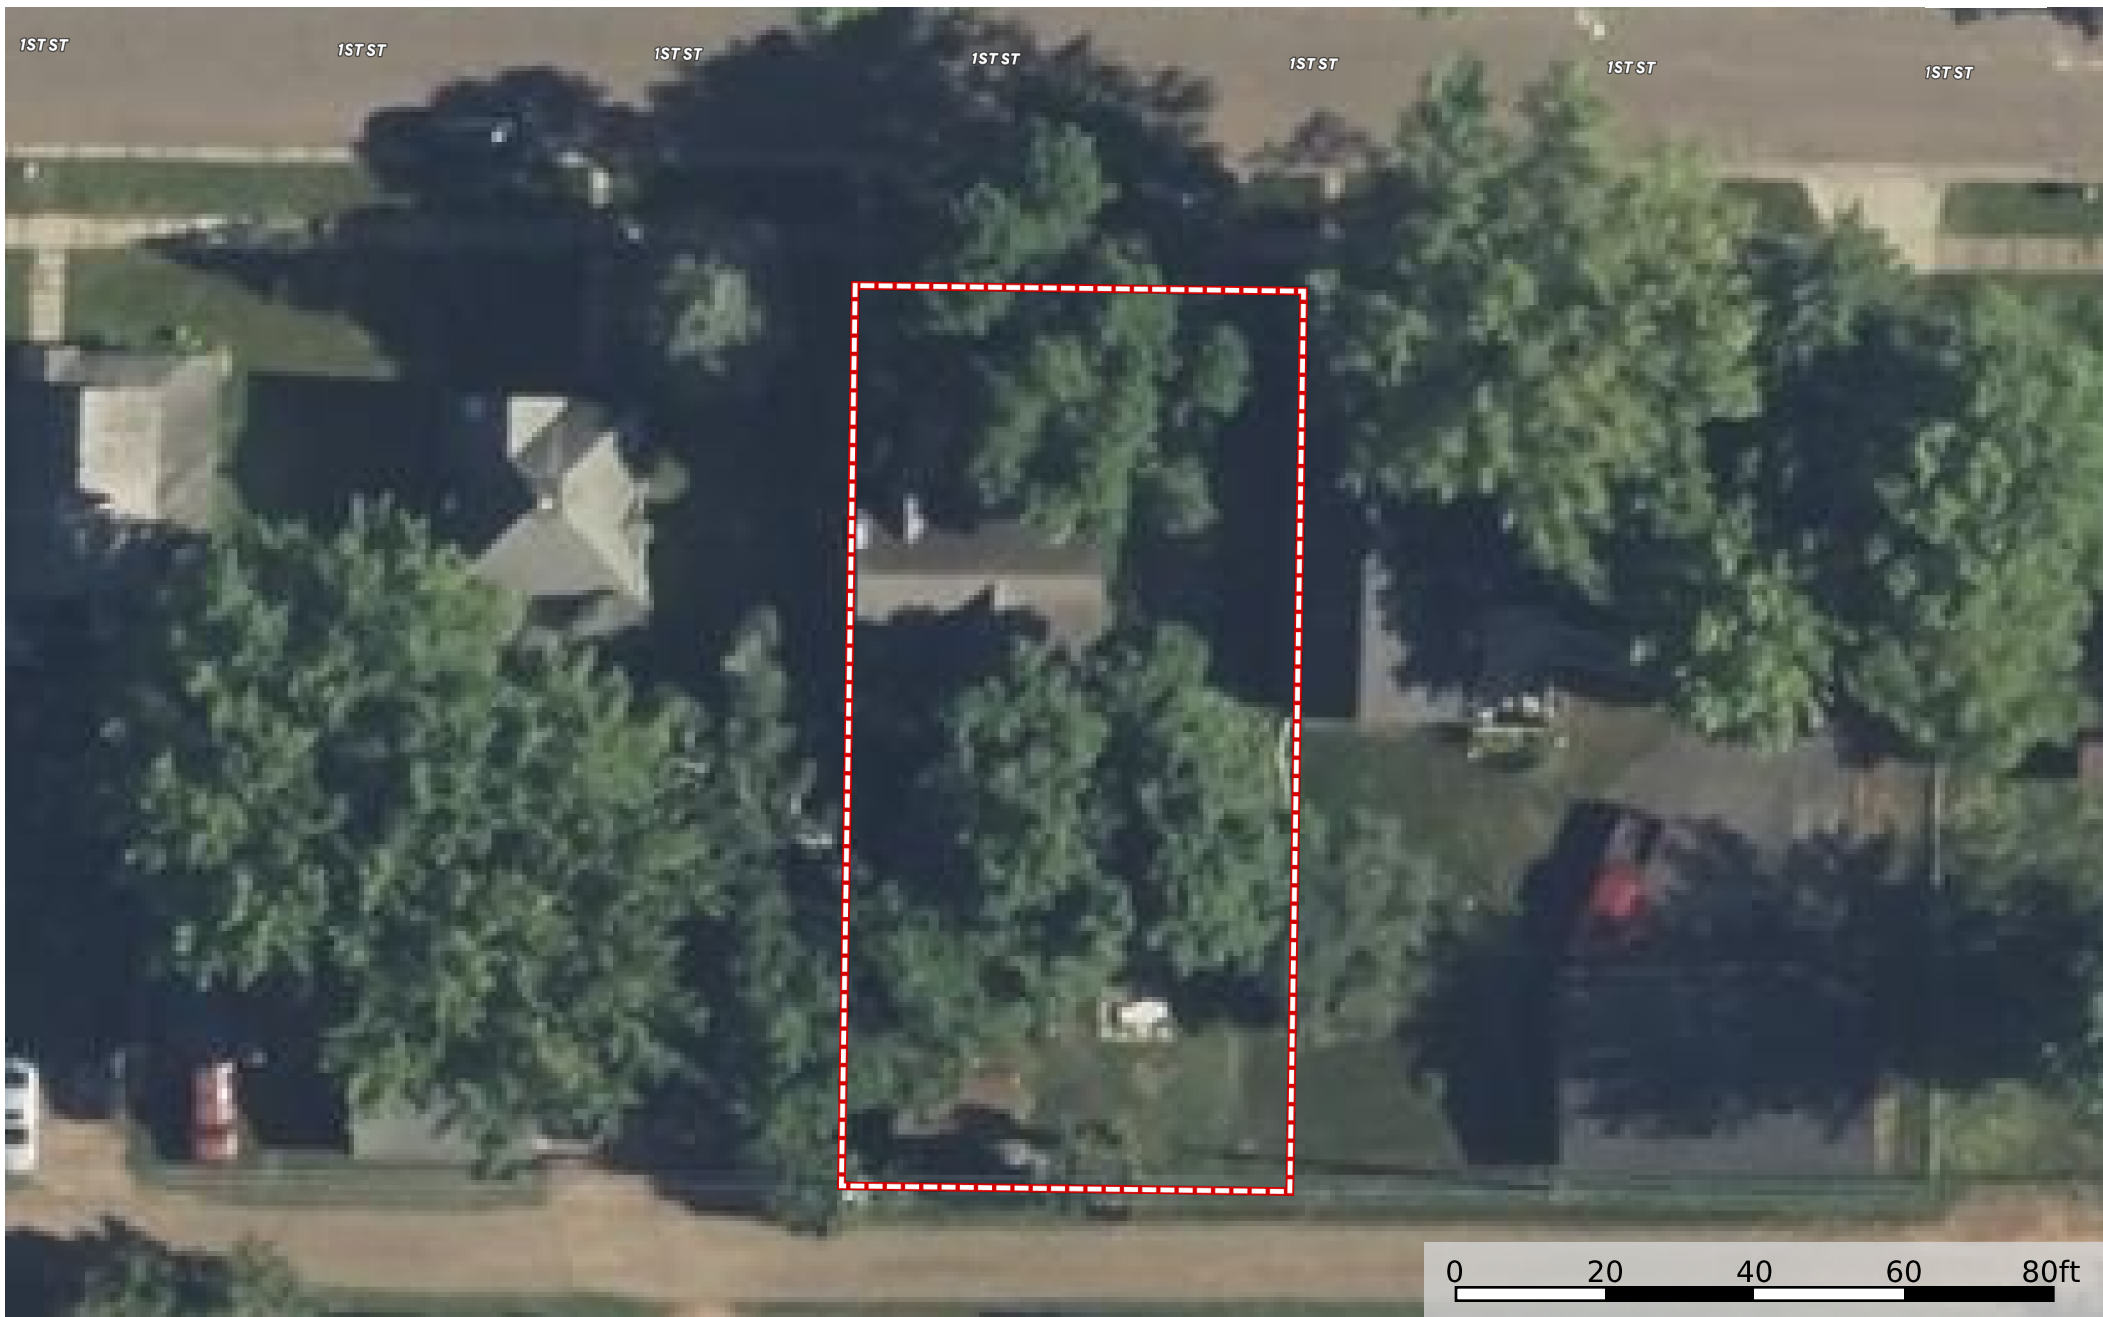

**317 1st Street, Sandstone**  
Pine County, Minnesota, 0.17 AC +/-

-  Boundary
-  Stream, Intermittent
-  River/Creek
-  Water Body