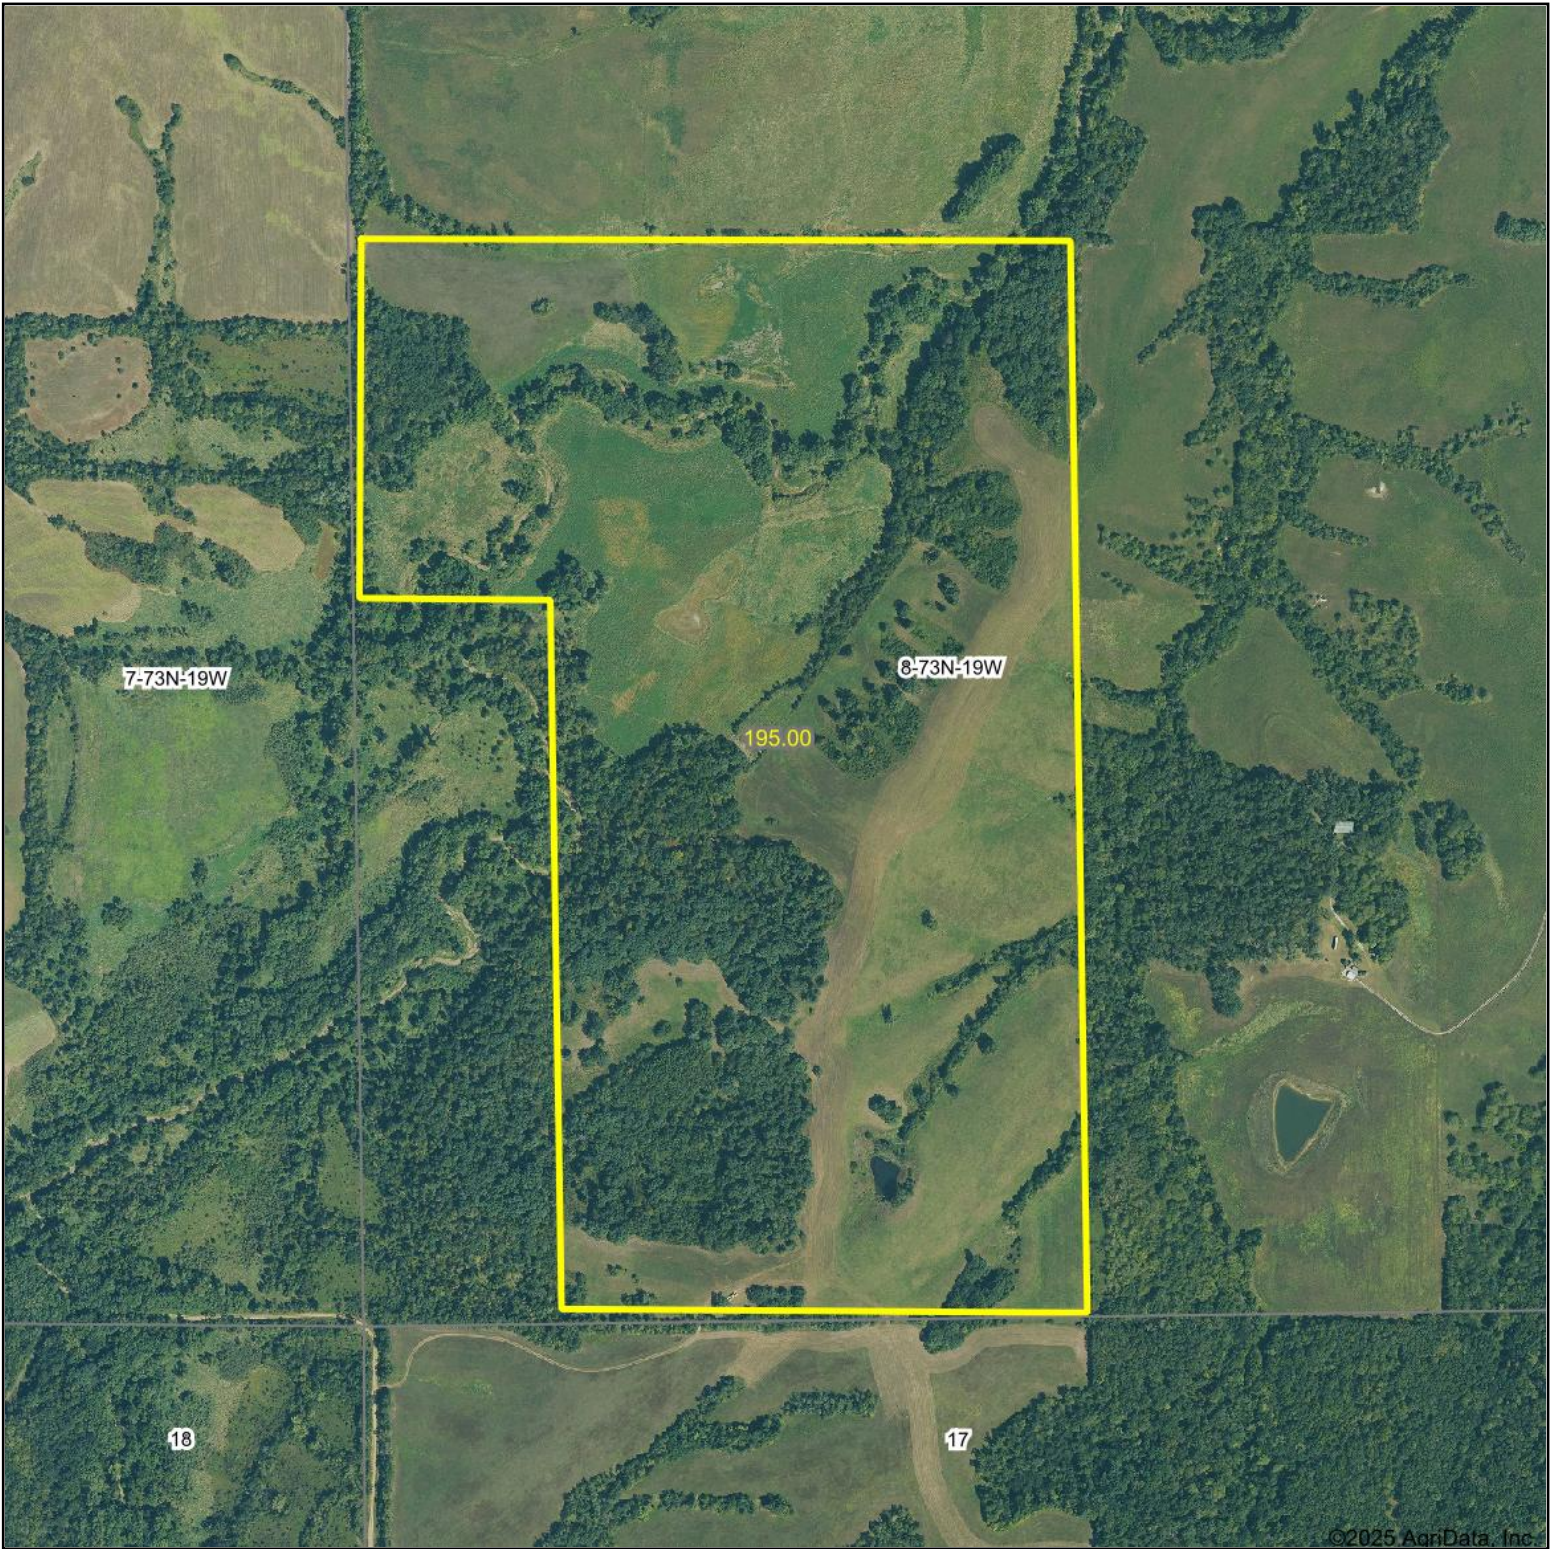

Aerial Map
Boundary Lines Are Approximate

©2025 AgriData, Inc.

**Hawkeye
Real Estate**

Boundary Center: 41° 8' 15.34, -93° 4' 31.31

8-73N-19W
Monroe County
Iowa

Maps Provided By:

© AgriData, Inc. 2023 www.AgriDataInc.com