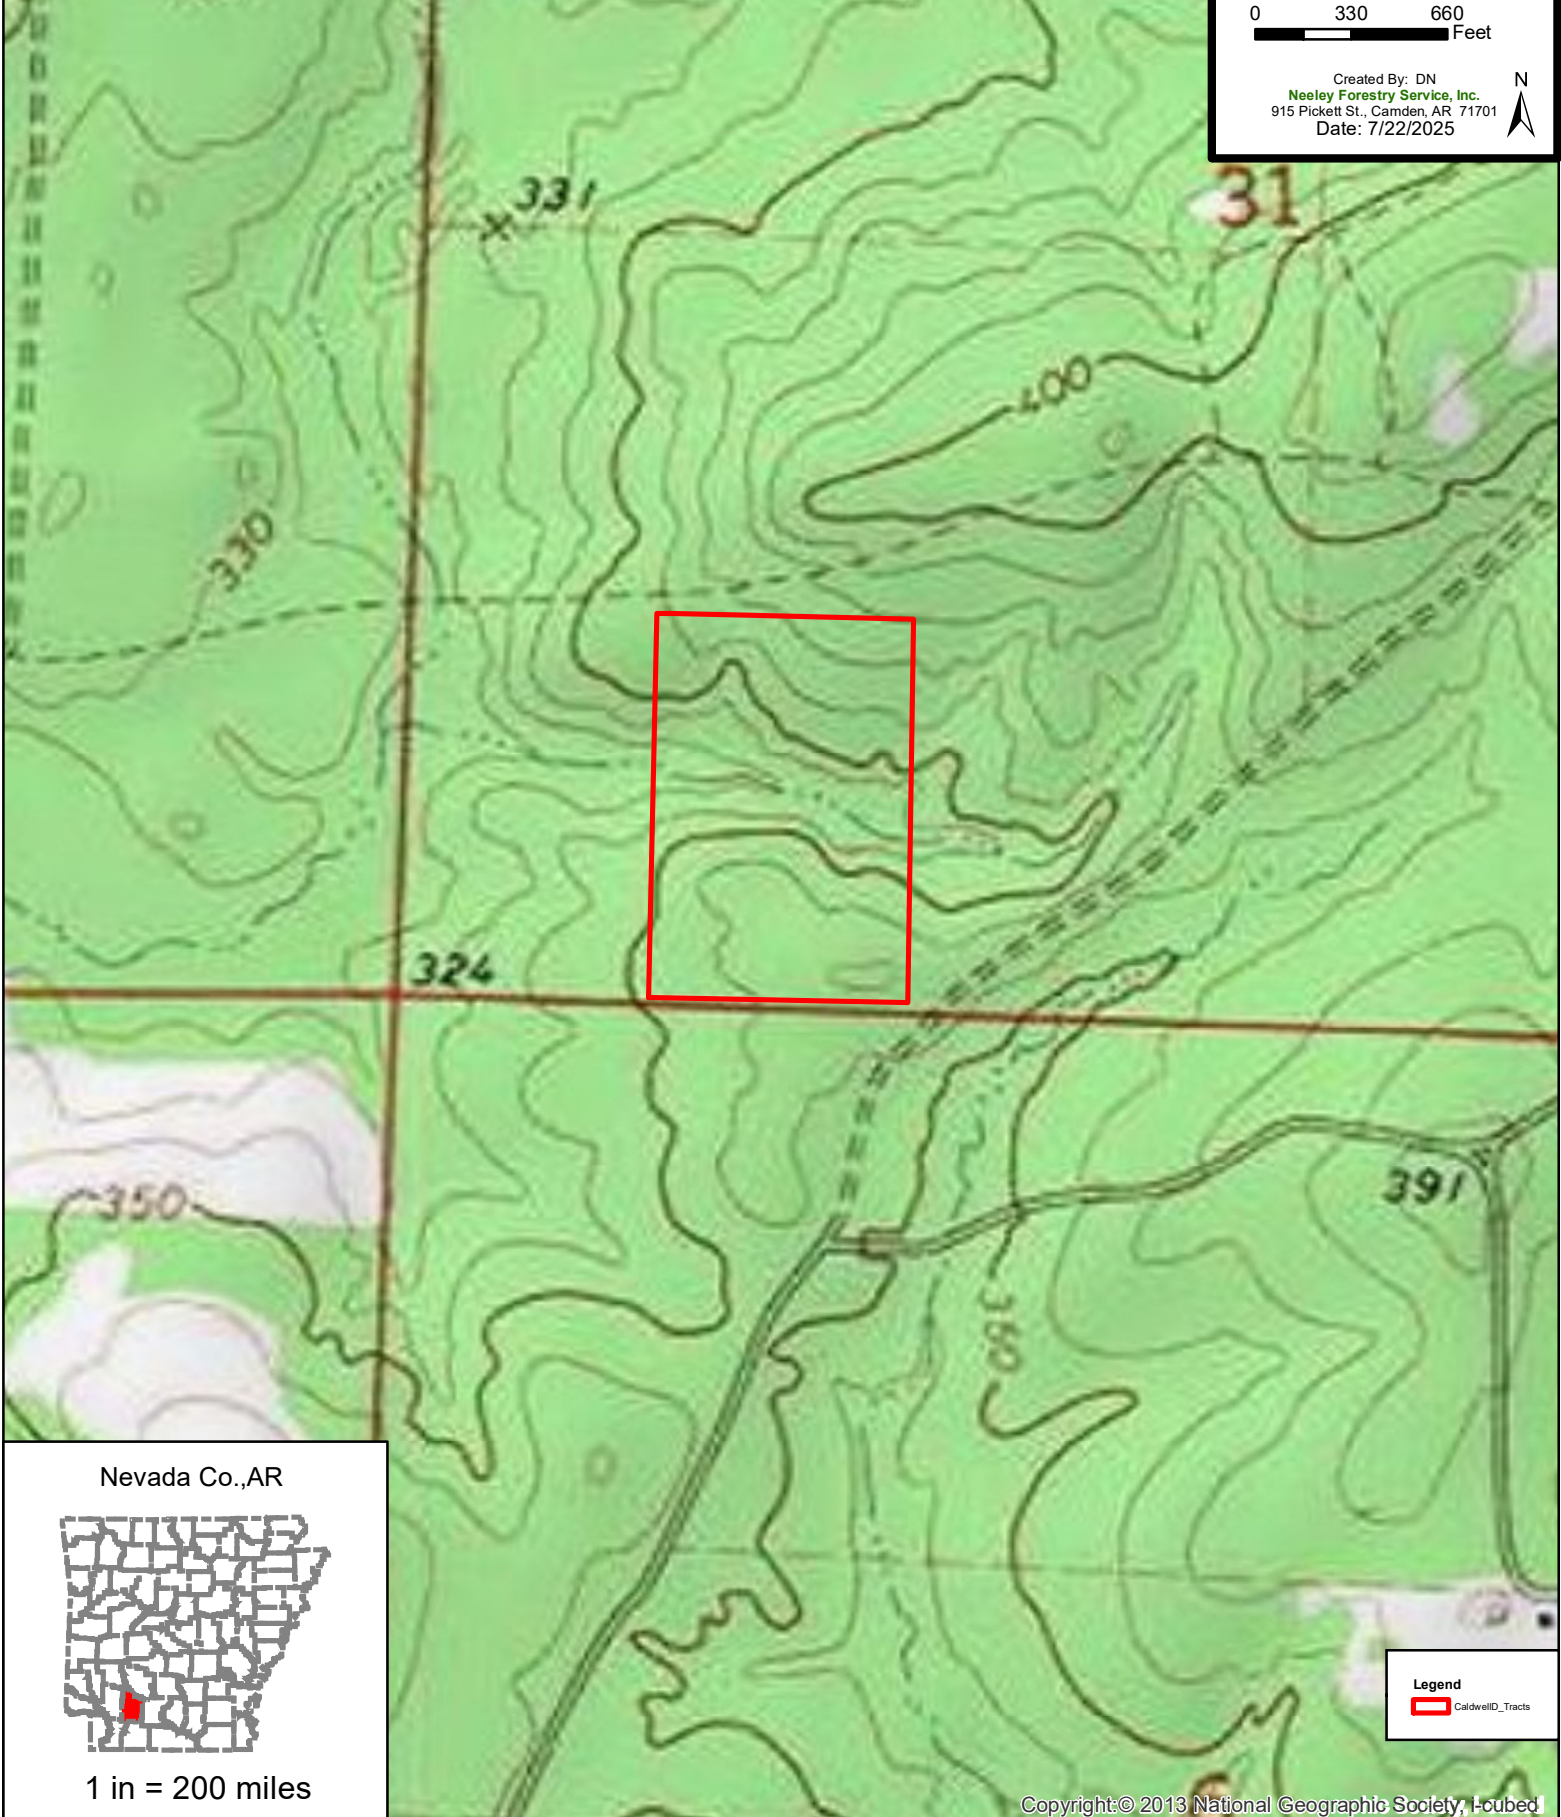

Topo Map
Darrell Caldwell
 +/- 26.864 acres (per Survey)
 Sec. 31-13S/21W
 Nevada Co., AR
 1 in = 660 feet
 0 330 660 Feet

Created By: DN
 Neeley Forestry Service, Inc.
 915 Pickett St., Camden, AR 71701
 Date: 7/22/2025

Legend
 CaldwellID_Tracts