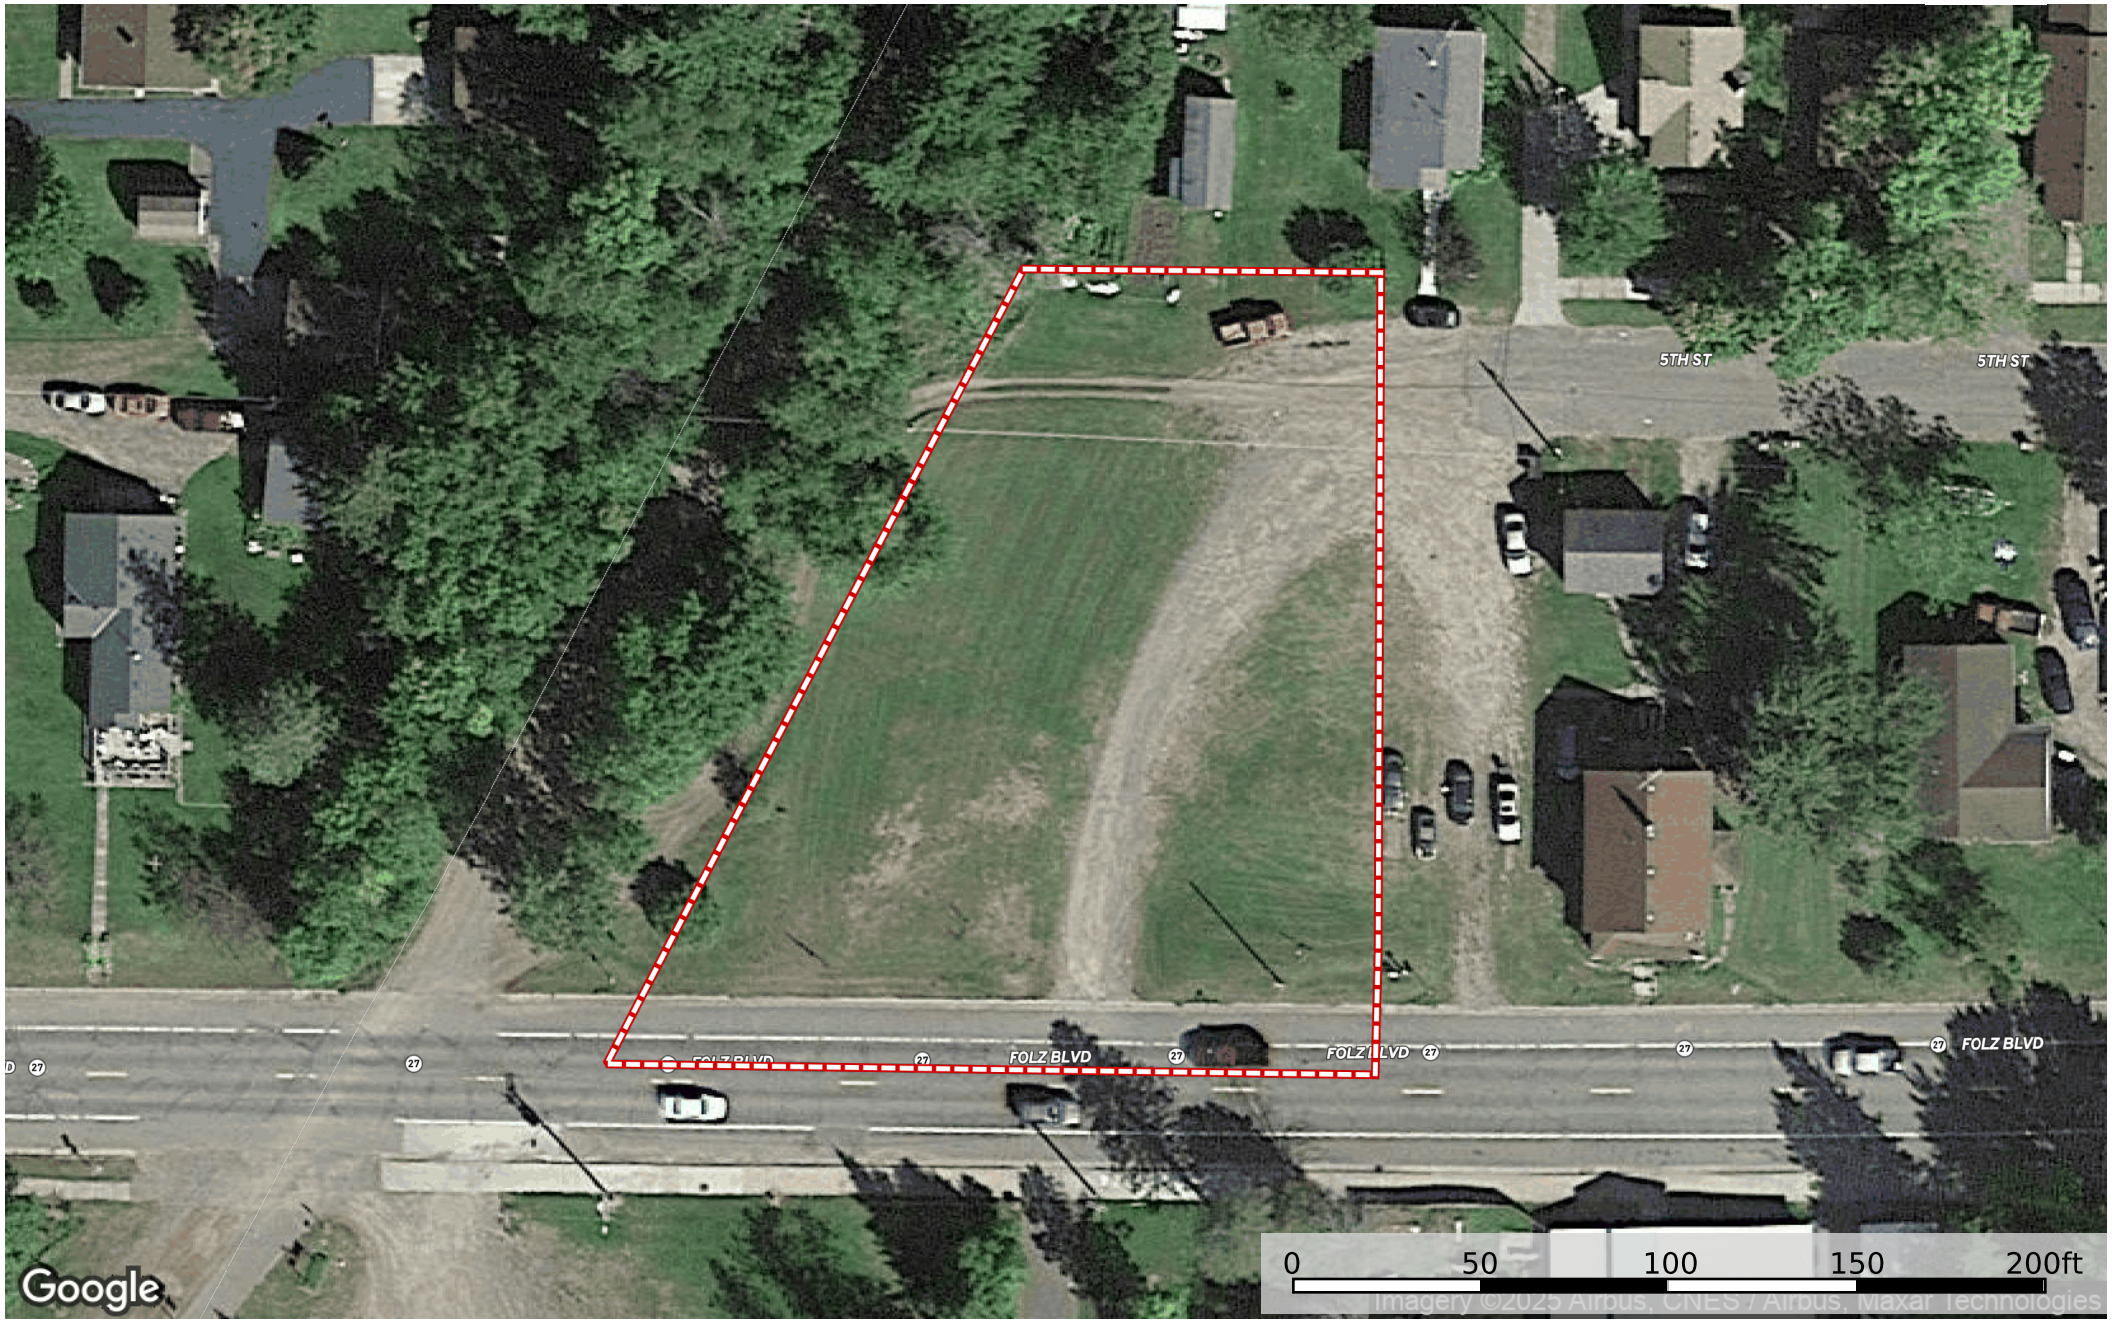

825 Folz Blvd, Moose Lake  
Carlton County, Minnesota, 0.59 AC +/-

Google

-  Boundary
-  Stream, Intermittent
-  River/Creek
-  Water Body