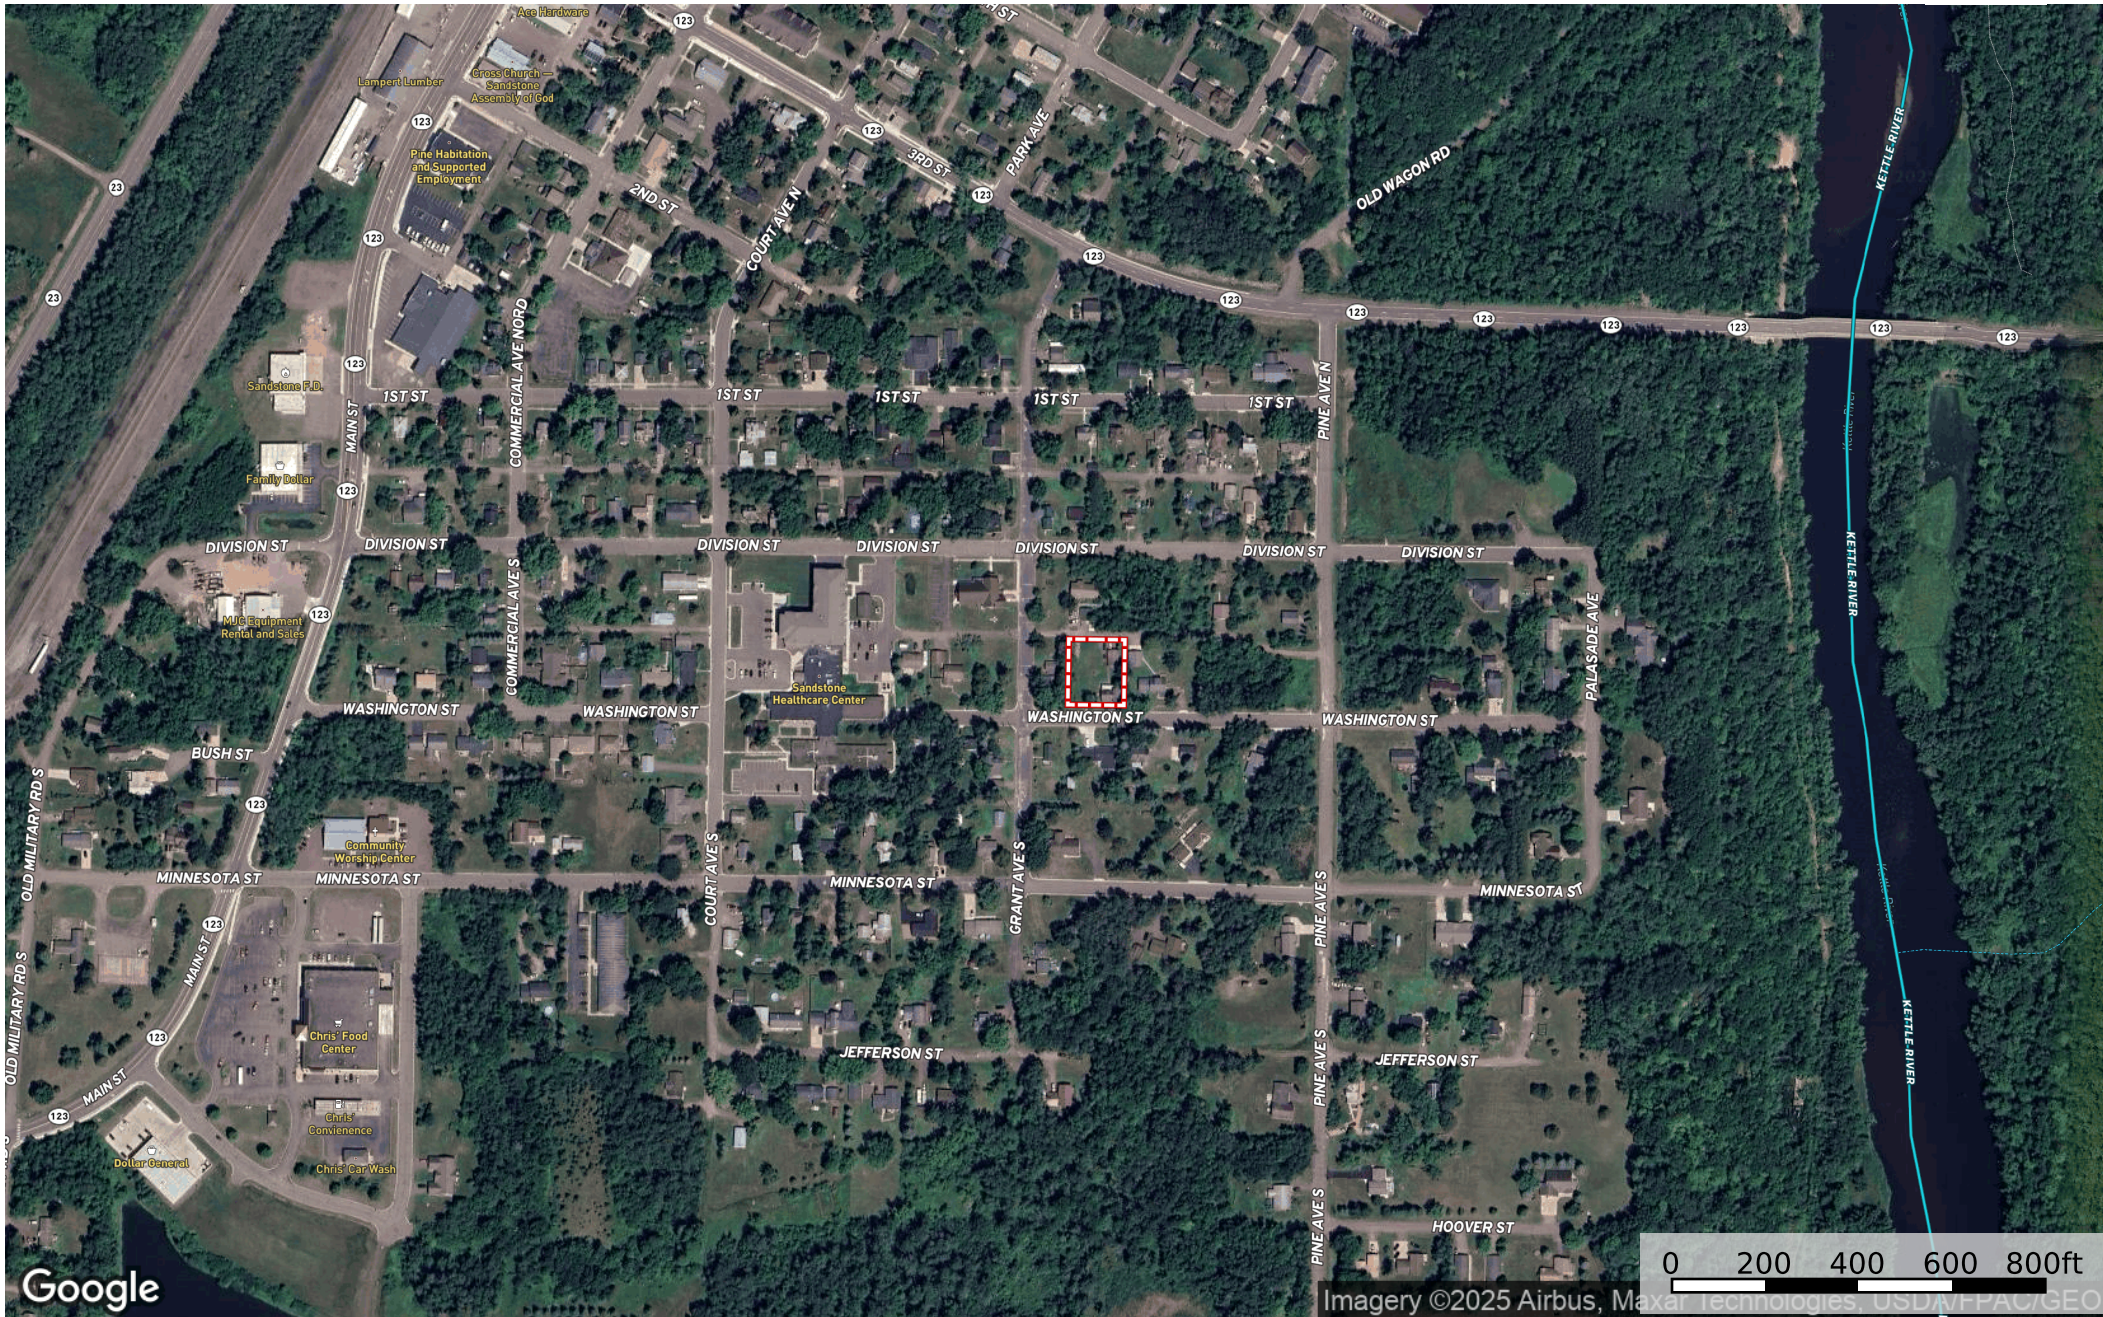

410 Washington St, Sandstone

Pine County, Minnesota, 0.39 AC +/-

Google

Imagery ©2025 Airbus, Maxar Technologies, USDA/FPA/GEO

-  Boundary
-  Stream, Intermittent
-  River/Creek
-  Water Body