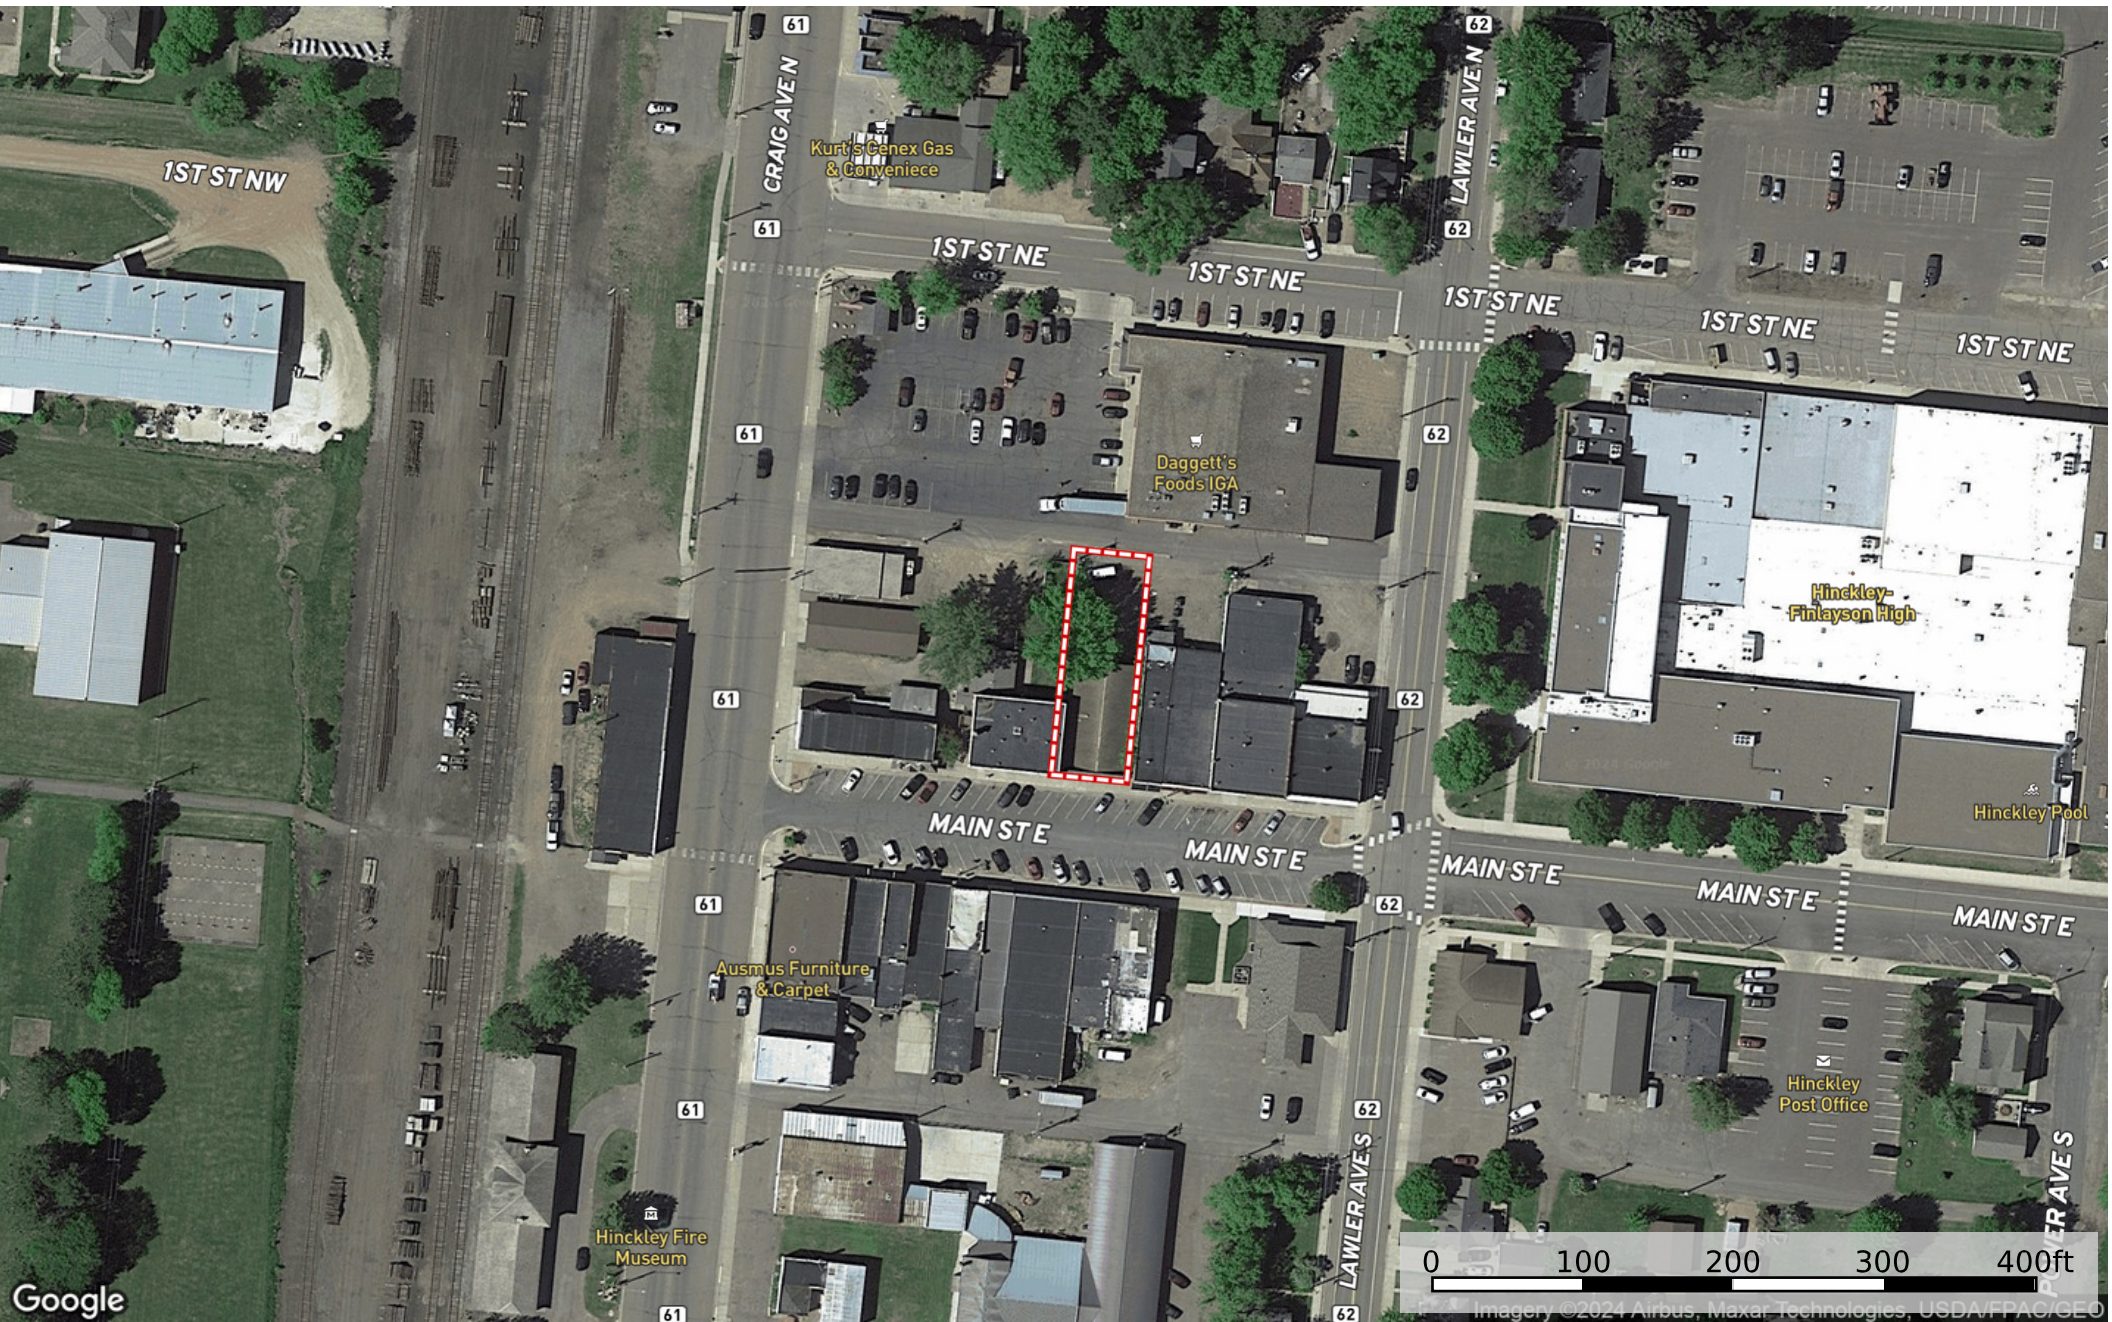

115 Main Street E, Hinckley

Pine County, Minnesota, 0.17 AC +/-

Google

- Boundary
- Stream, Intermittent
- River/Creek
- Water Body

0 100 200 300 400ft
Imagery ©2024 Airbus, Maxar, Technologies, USDA/FAO/Geo