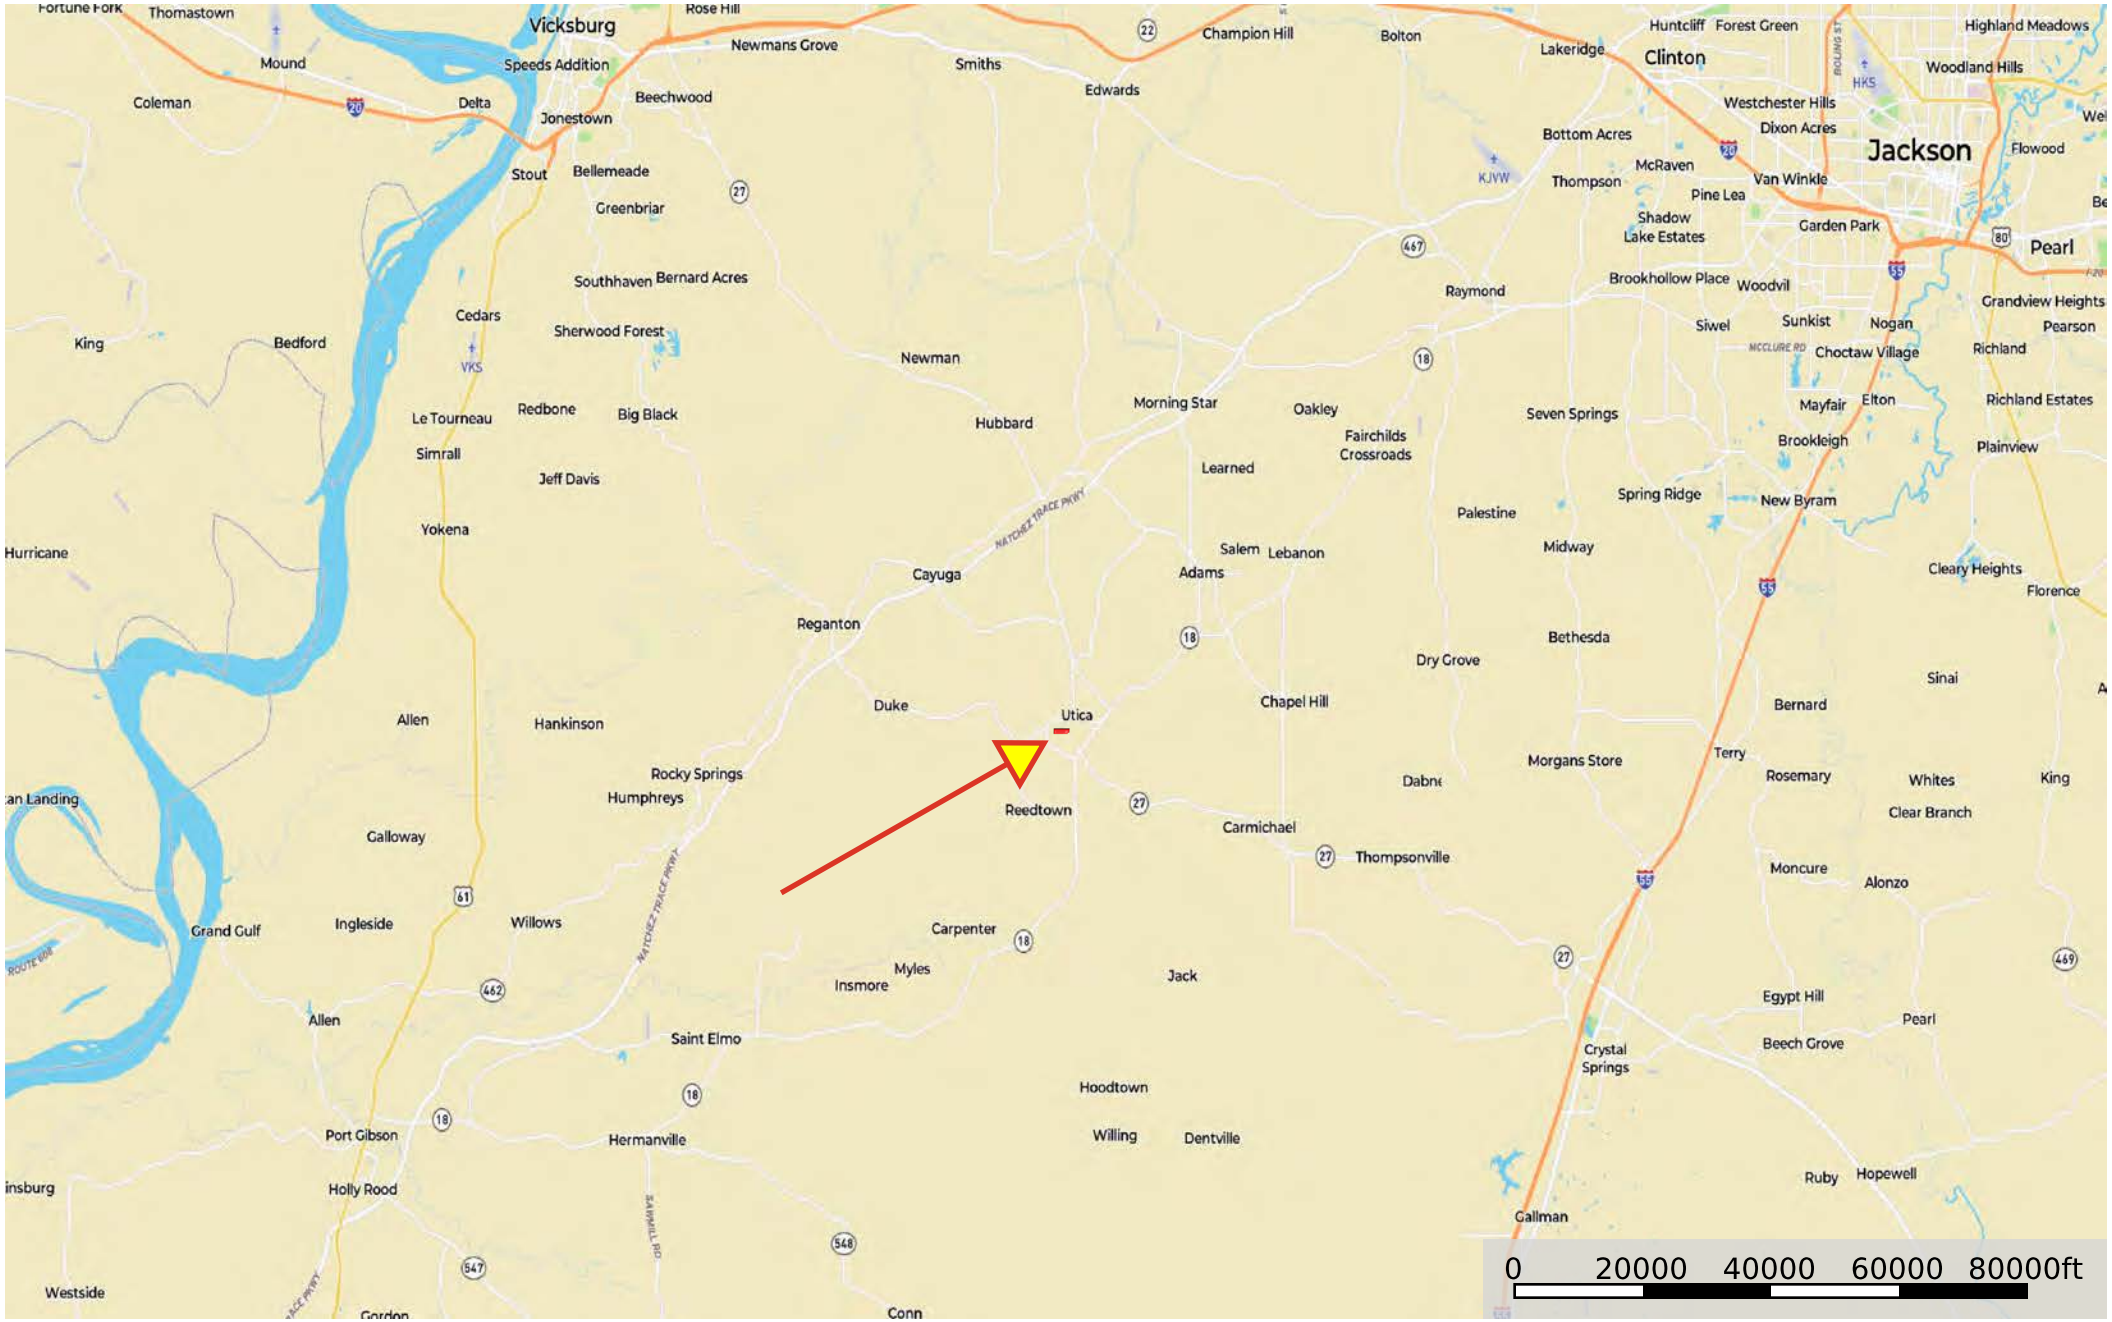

Utica 12

Hinds County, Mississippi, 12 AC +/-

 Boundary

Google

 Boundary

Boundary