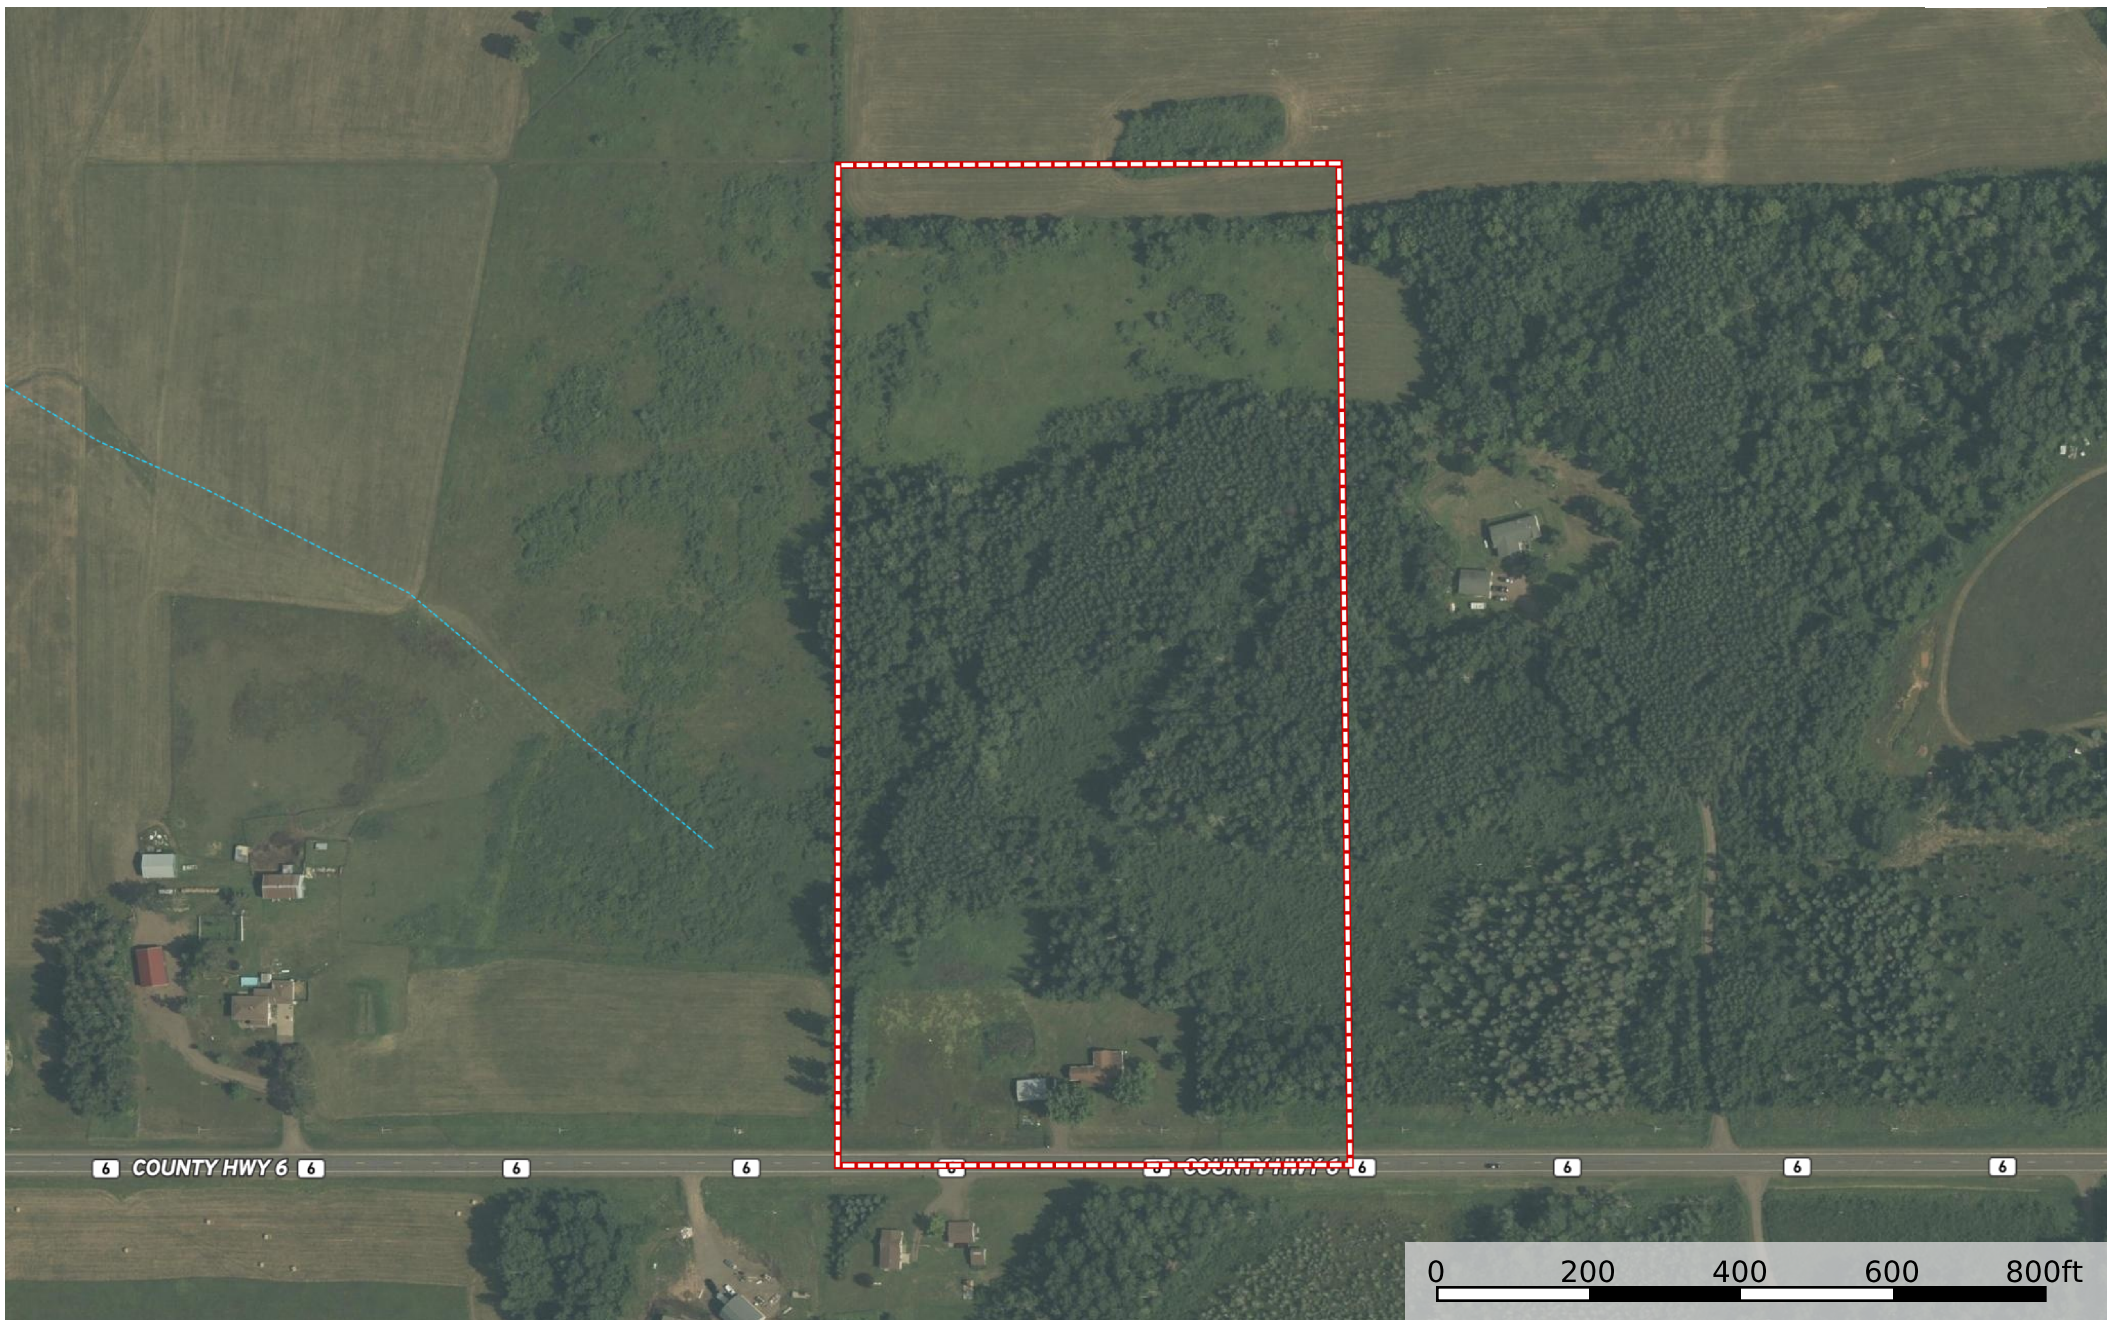

4387 County Rd 6, Moose Lake

Carlton County, Minnesota, 20 AC +/-

-  Boundary
-  Stream, Intermittent
-  River/Creek
-  Water Body