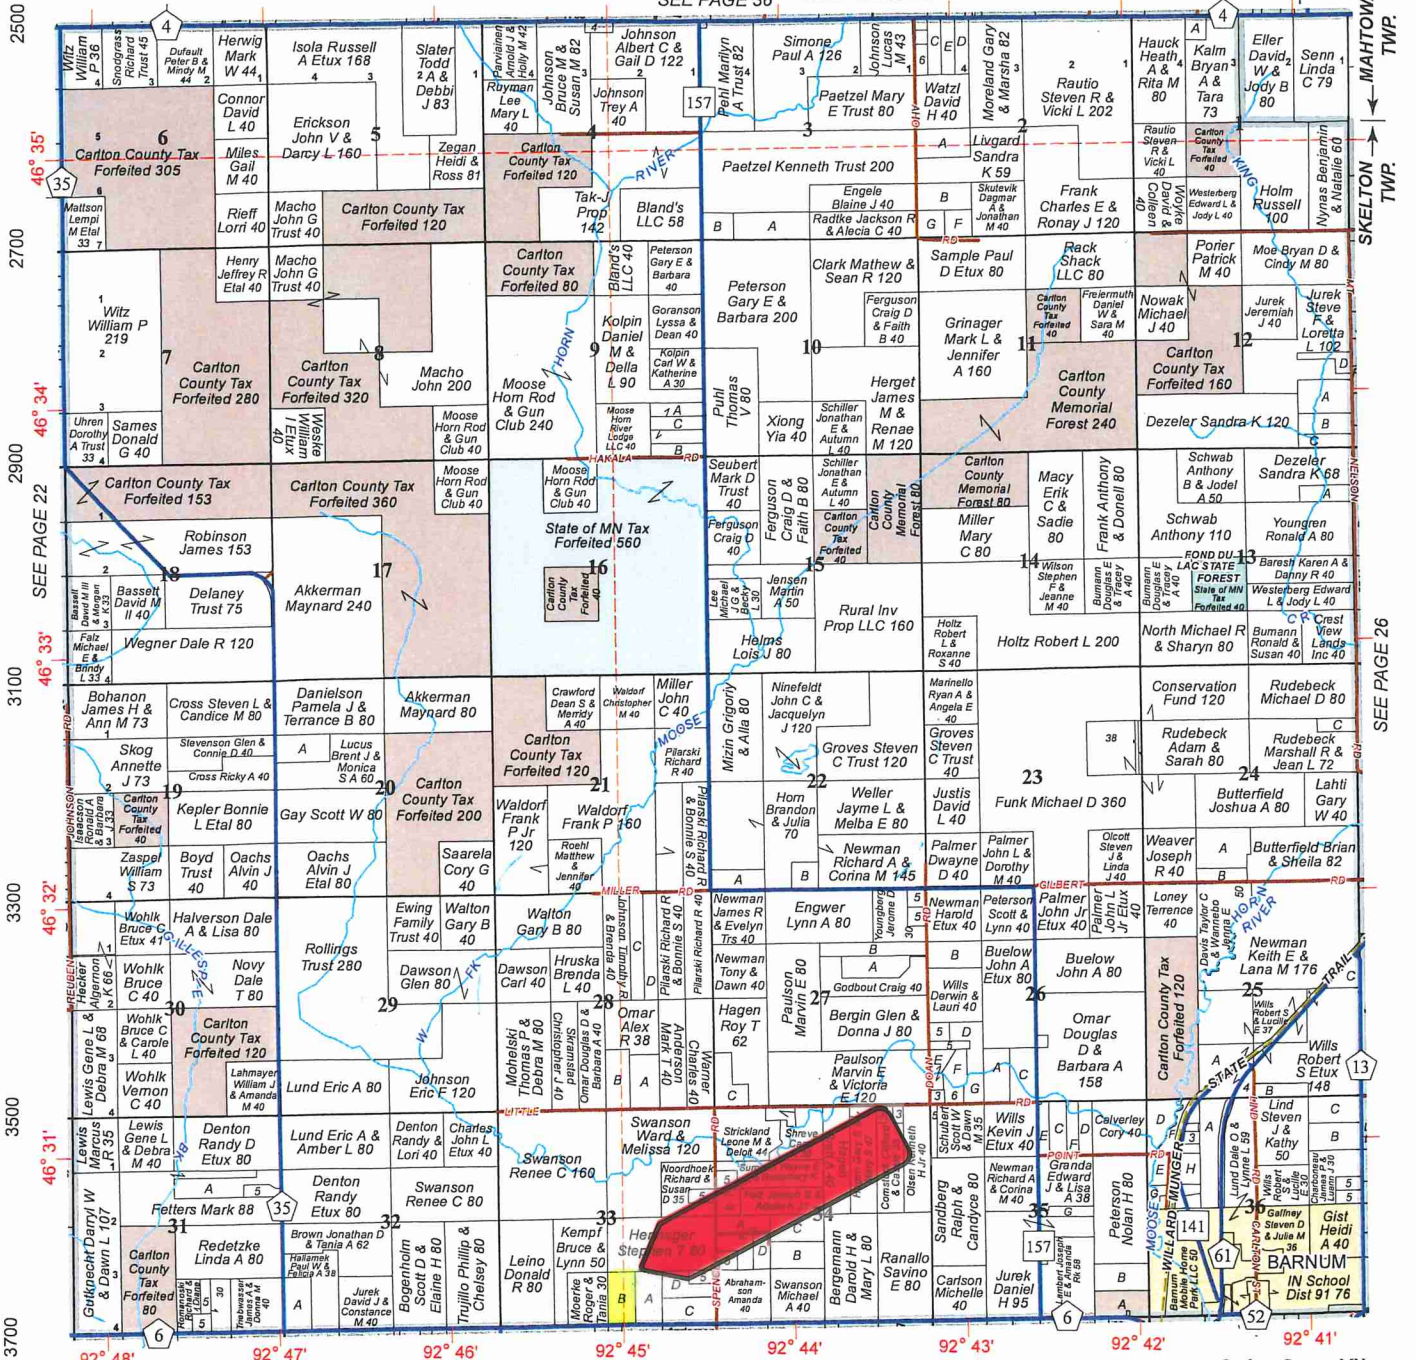

SKELTON WEST PART MAHTOWA

Refer to page 80 for keyed parcels
T.47N.-R.19W.

SEE PAGE 36

© 2021 Rockford Map Pubs., Inc.

SEE PAGE 12

Carton County, MN

4900 4700 4500 4300 4100 3900 3700