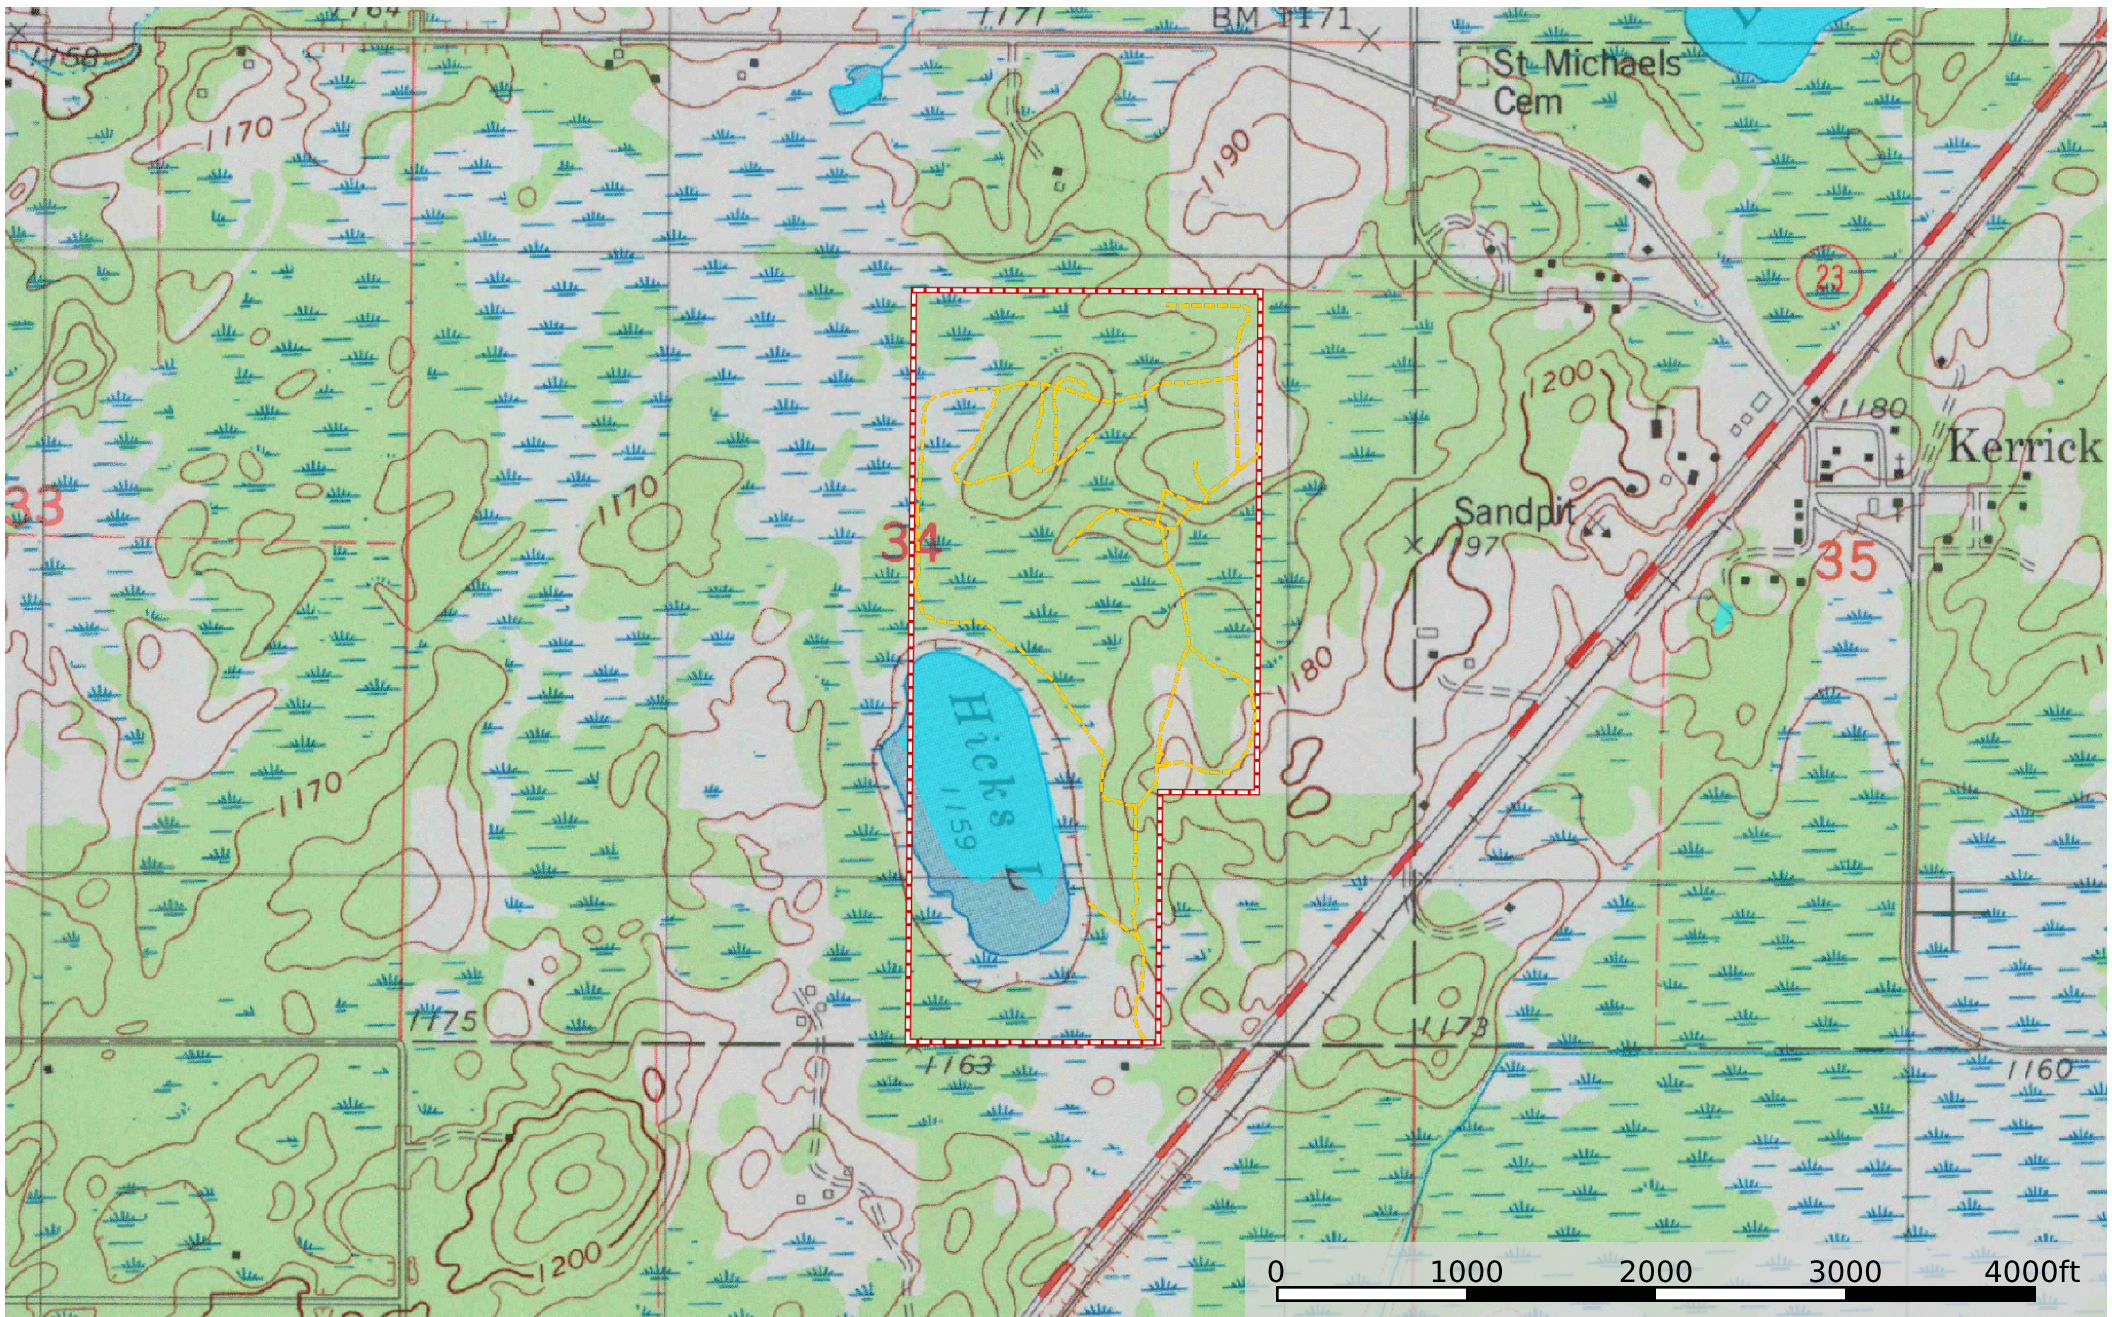

82981 State Hwy 23, Kerrick
Pine County, Minnesota, 150 AC +/-

- Road / Trail
- Boundary
- Stream, Intermittent
- River/Creek
- Water Body