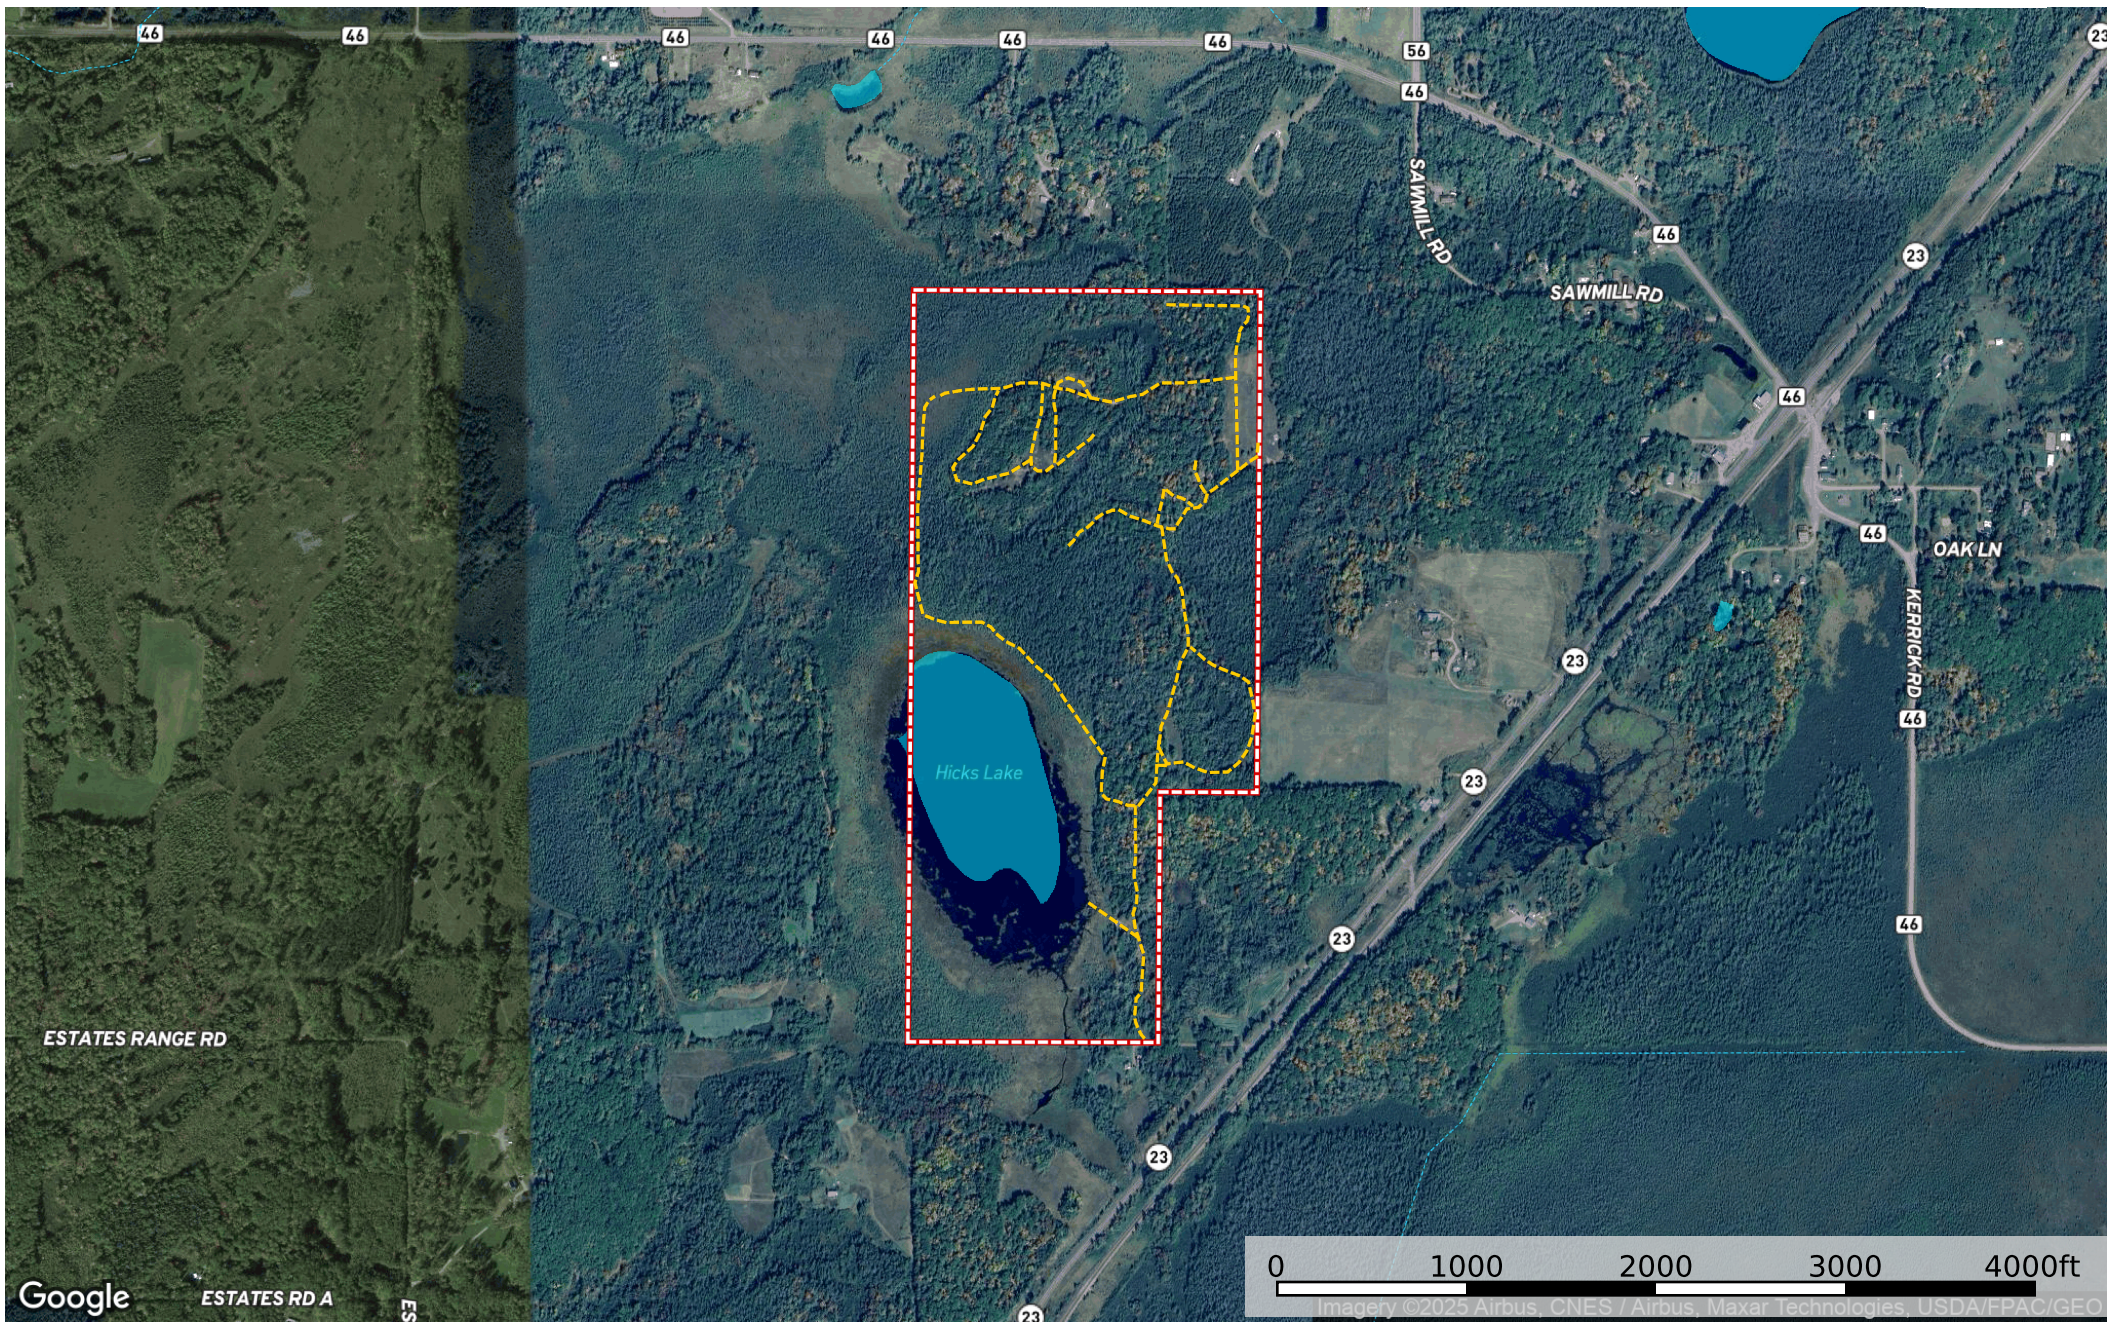

82981 State Hwy 23, Kerrick  
Pine County, Minnesota, 150 AC +/-

- Road / Trail
- Boundary
- .-.- Stream, Intermittent
- River/Creek
- Water Body