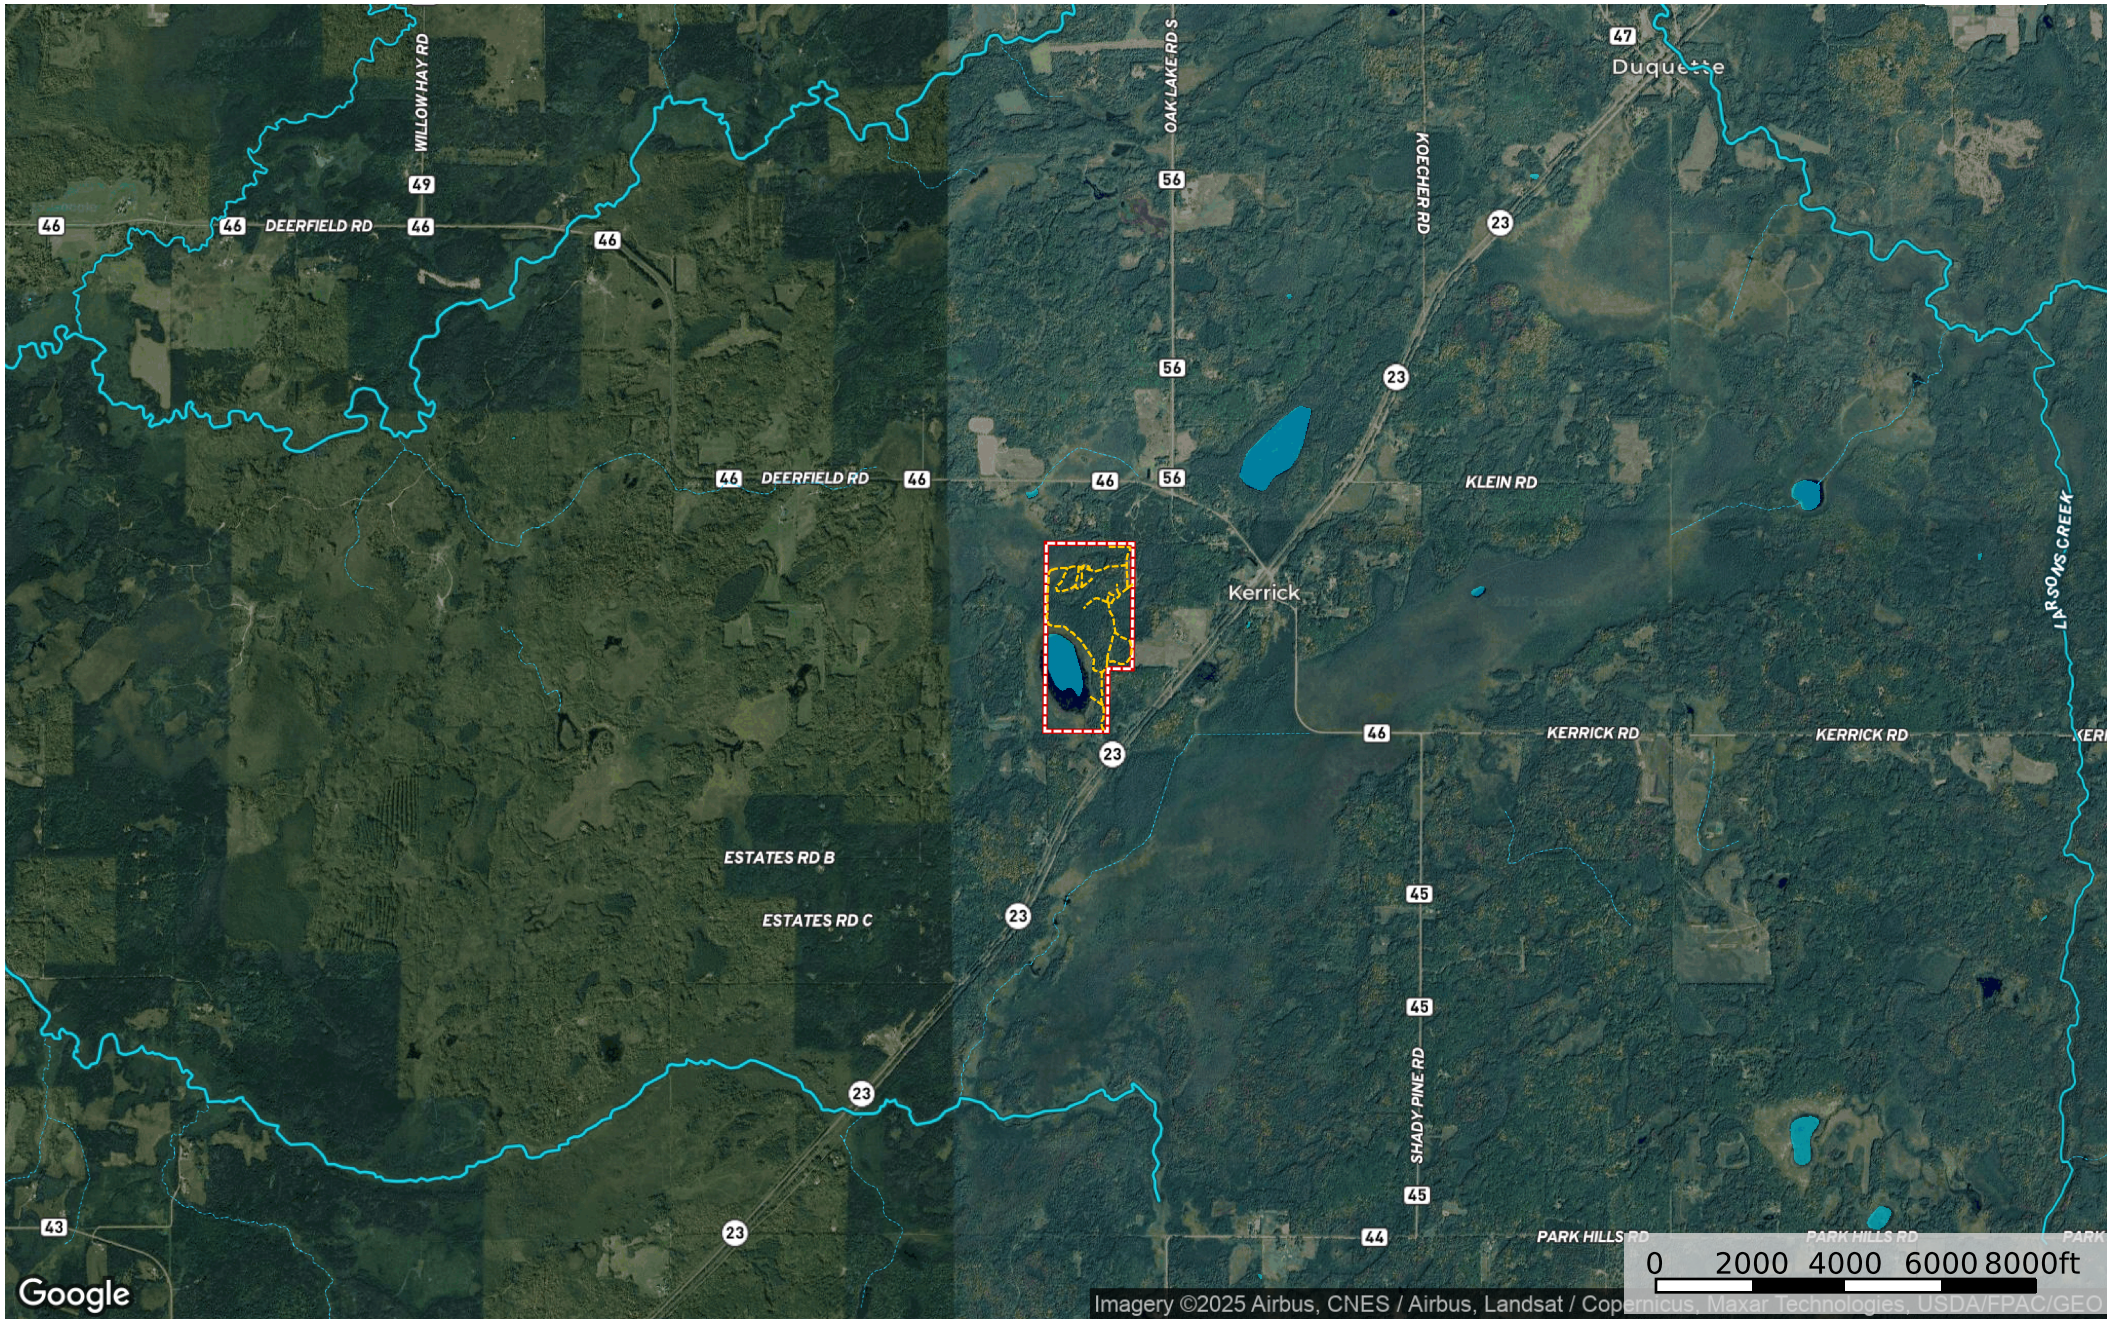

82981 State Hwy 23, Kerrick
Pine County, Minnesota, 150 AC +/-

- Road / Trail
- Boundary
- Stream, Intermittent
- River/Creek
- Water Body

Imagery ©2025 Airbus, CNES / Airbus, Landsat / Copernicus, Maxar Technologies, USDA/FPAC/GEO