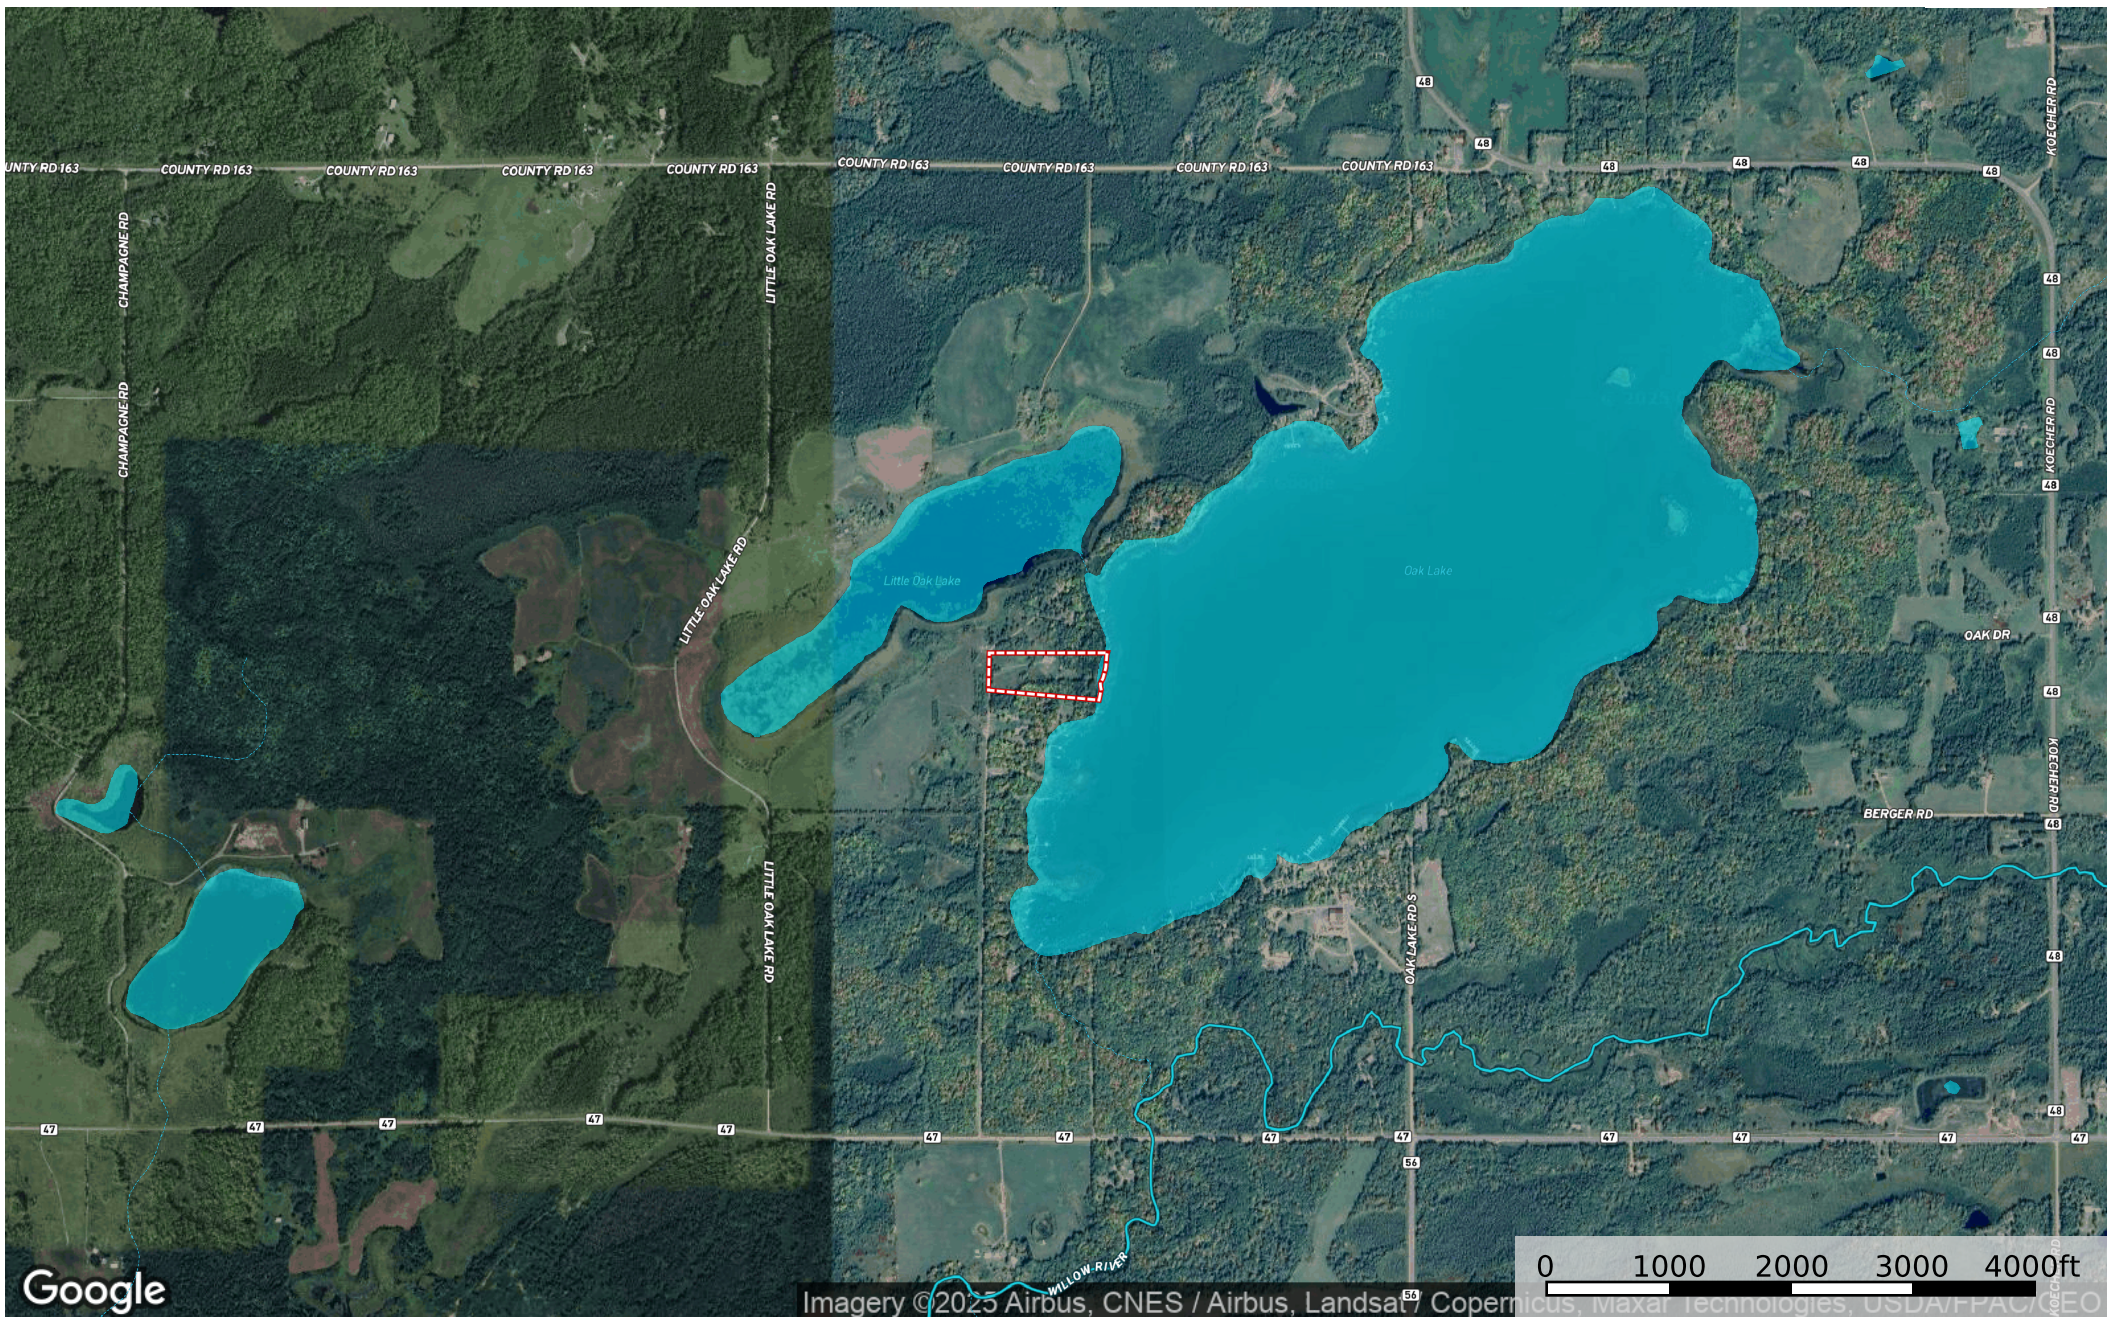

90360 Shady Oak Ln, Kerrick
Pine County, Minnesota, 7.79 AC +/-

-  Boundary
-  Stream, Intermittent
-  River/Creek
-  Water Body