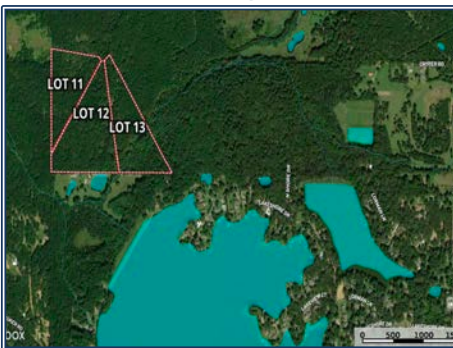

Welcome to Springwood Trail, come experience this new lakefront development with a 31-acre private lake for your family to enjoy. This lot consists of 16.06 acres in the rear of the neighborhood with lake access. This large lot in a gated neighborhood with underground utilities would be a fantastic option for your custom home build. This lot also provides Madison Elementary, Madison Middle, and Madison Central Schools. Springwood also offers fiber internet and natural gas. Whitetail deer and Turkey are abundant in this area. This is one of the few neighborhoods in Madison that offer this much acreage and all Madison schools. 2500Sqft Minimum. Please contact your favorite realtor for a showing today!

Springwood Trail – Lot 13, Flora, MS

32.48585, -90.23942 GPS

\$404,320

16.06± Acres
MLS #4102917

Trey Meacham
meachamandassociatesins@gmail.com
Office: 601.250.0017
Cell: 601.622.1974
SouthernStatesRealty.com