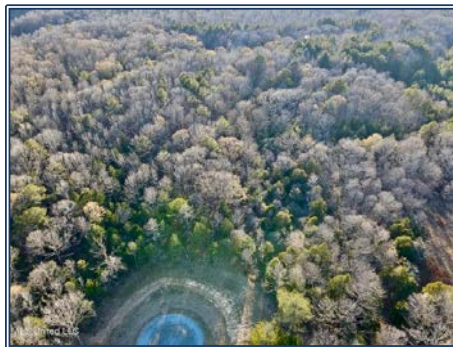

$404,320

16.06± Acres
MLS #4102917

Trey Meacham
meachamandassociatesins@gmail.com
Office: 601.250.0017
Cell: 601.622.1974
SouthernStatesRealty.com