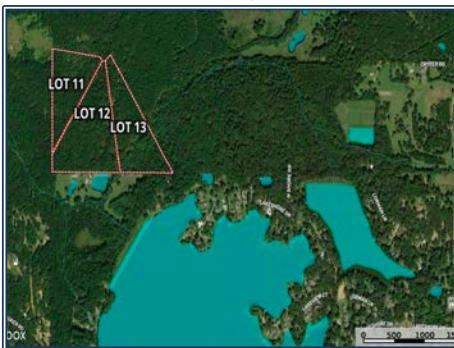

Welcome to Springwood Trail, come experience this new lakefront development with a 31-acre private lake for your family to enjoy. This lot consists of 19.99 acres in the rear of the neighborhood with lake access. This large lot in a gated neighborhood with underground utilities would be a fantastic option for your custom home build. This lot also provides Madison Station Elementary, Madison Middle, and Madison Central Schools. Springwood also offers fiber internet and natural gas. Whitetail deer and Turkey are abundant in this area. This is one of the few neighborhoods in Madison that offer this much acreage and all Madison schools. Please contact your favorite realtor for a showing today.

Springwood Trail – Lot 12, Flora, MS

32.48585, -90.23942 GPS

\$450,300

19.99± Acres
MLS #4102916

Trey Meacham
meachamandassociatesins@gmail.com
Office: 601.250.0017
Cell: 601.622.1974
SouthernStatesRealty.com