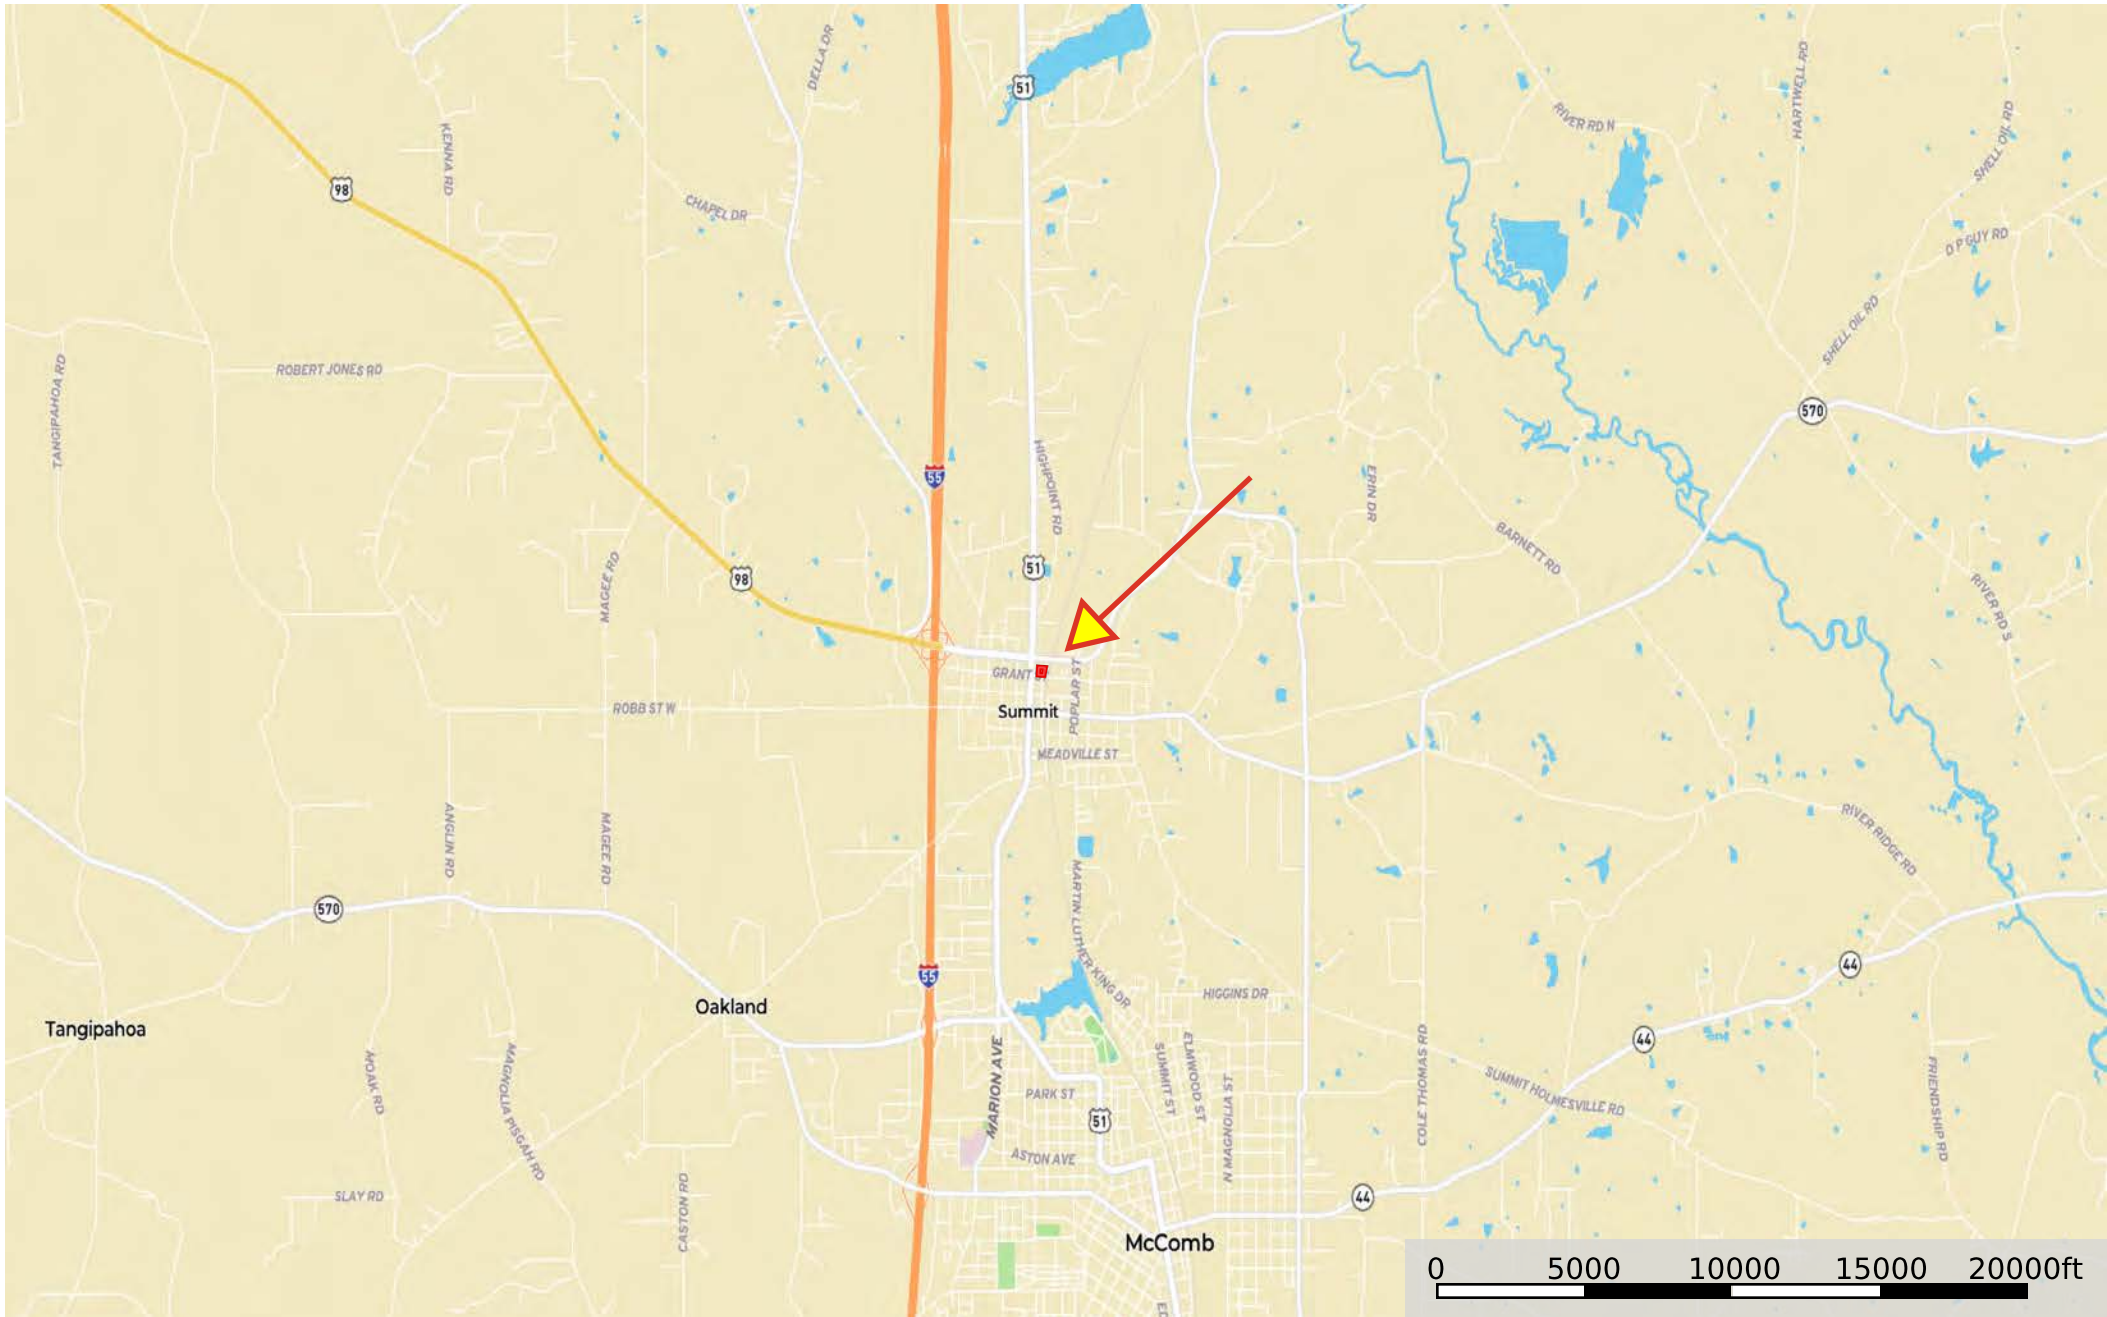

806 Grant St

Mississippi, 0.83 AC +/-

 Boundary

Google

Imagery © 2023 Airbus, CNES, Airbus, Maxar Technologies

 Boundary