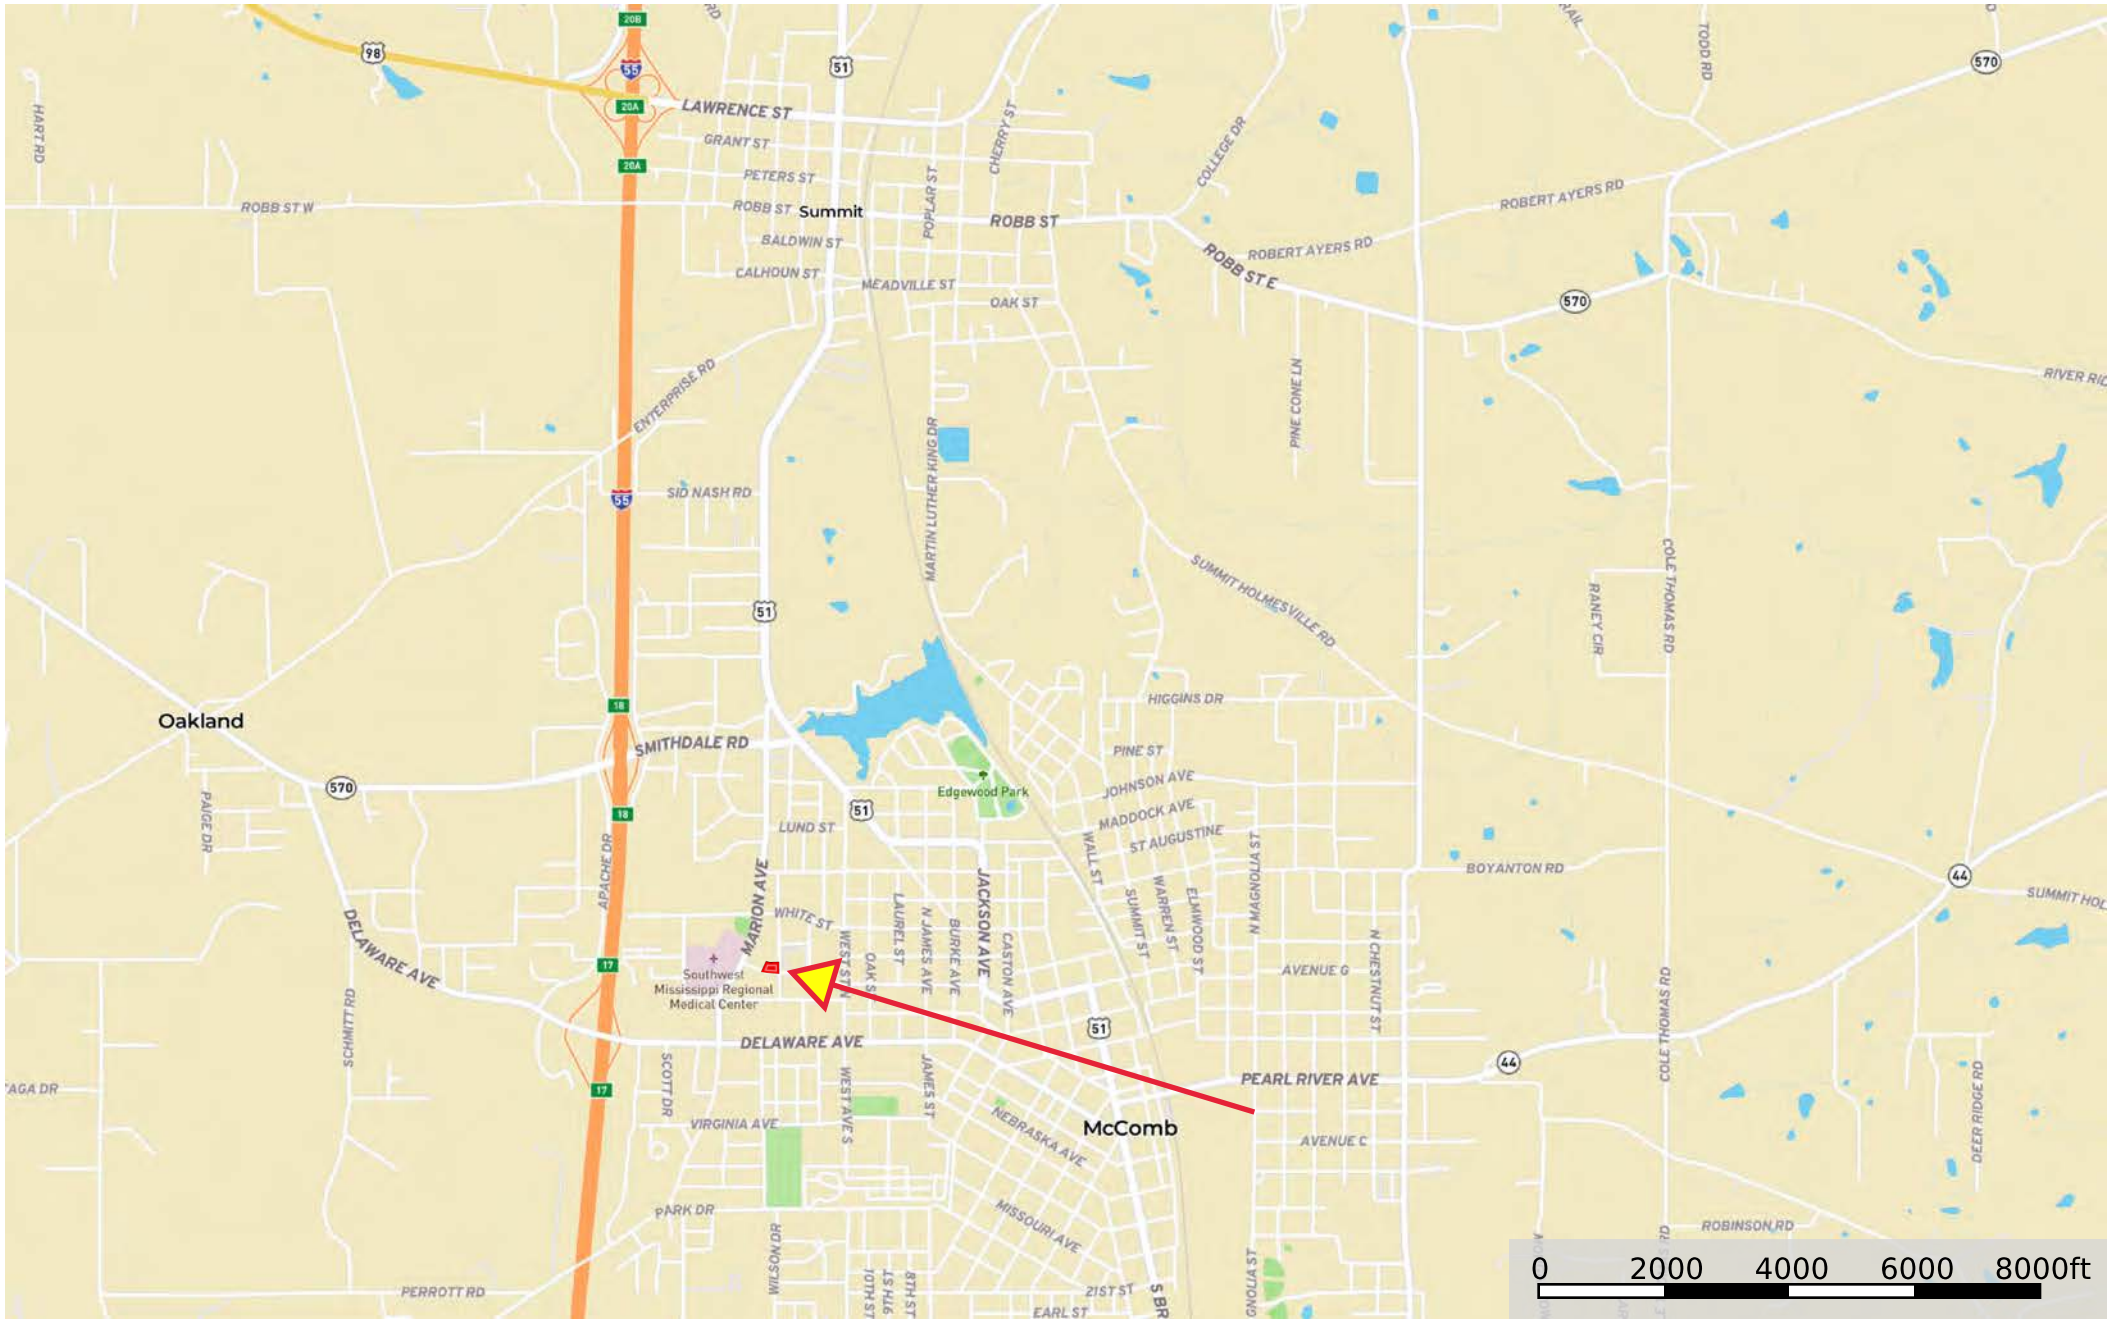

1500 Aston Ave

Pike County, Mississippi, 0.3 AC +/-

Boundary

Google

Boundary

This map was printed using information provided by the Mississippi Department of Transportation
Data shown is 2023 AADT