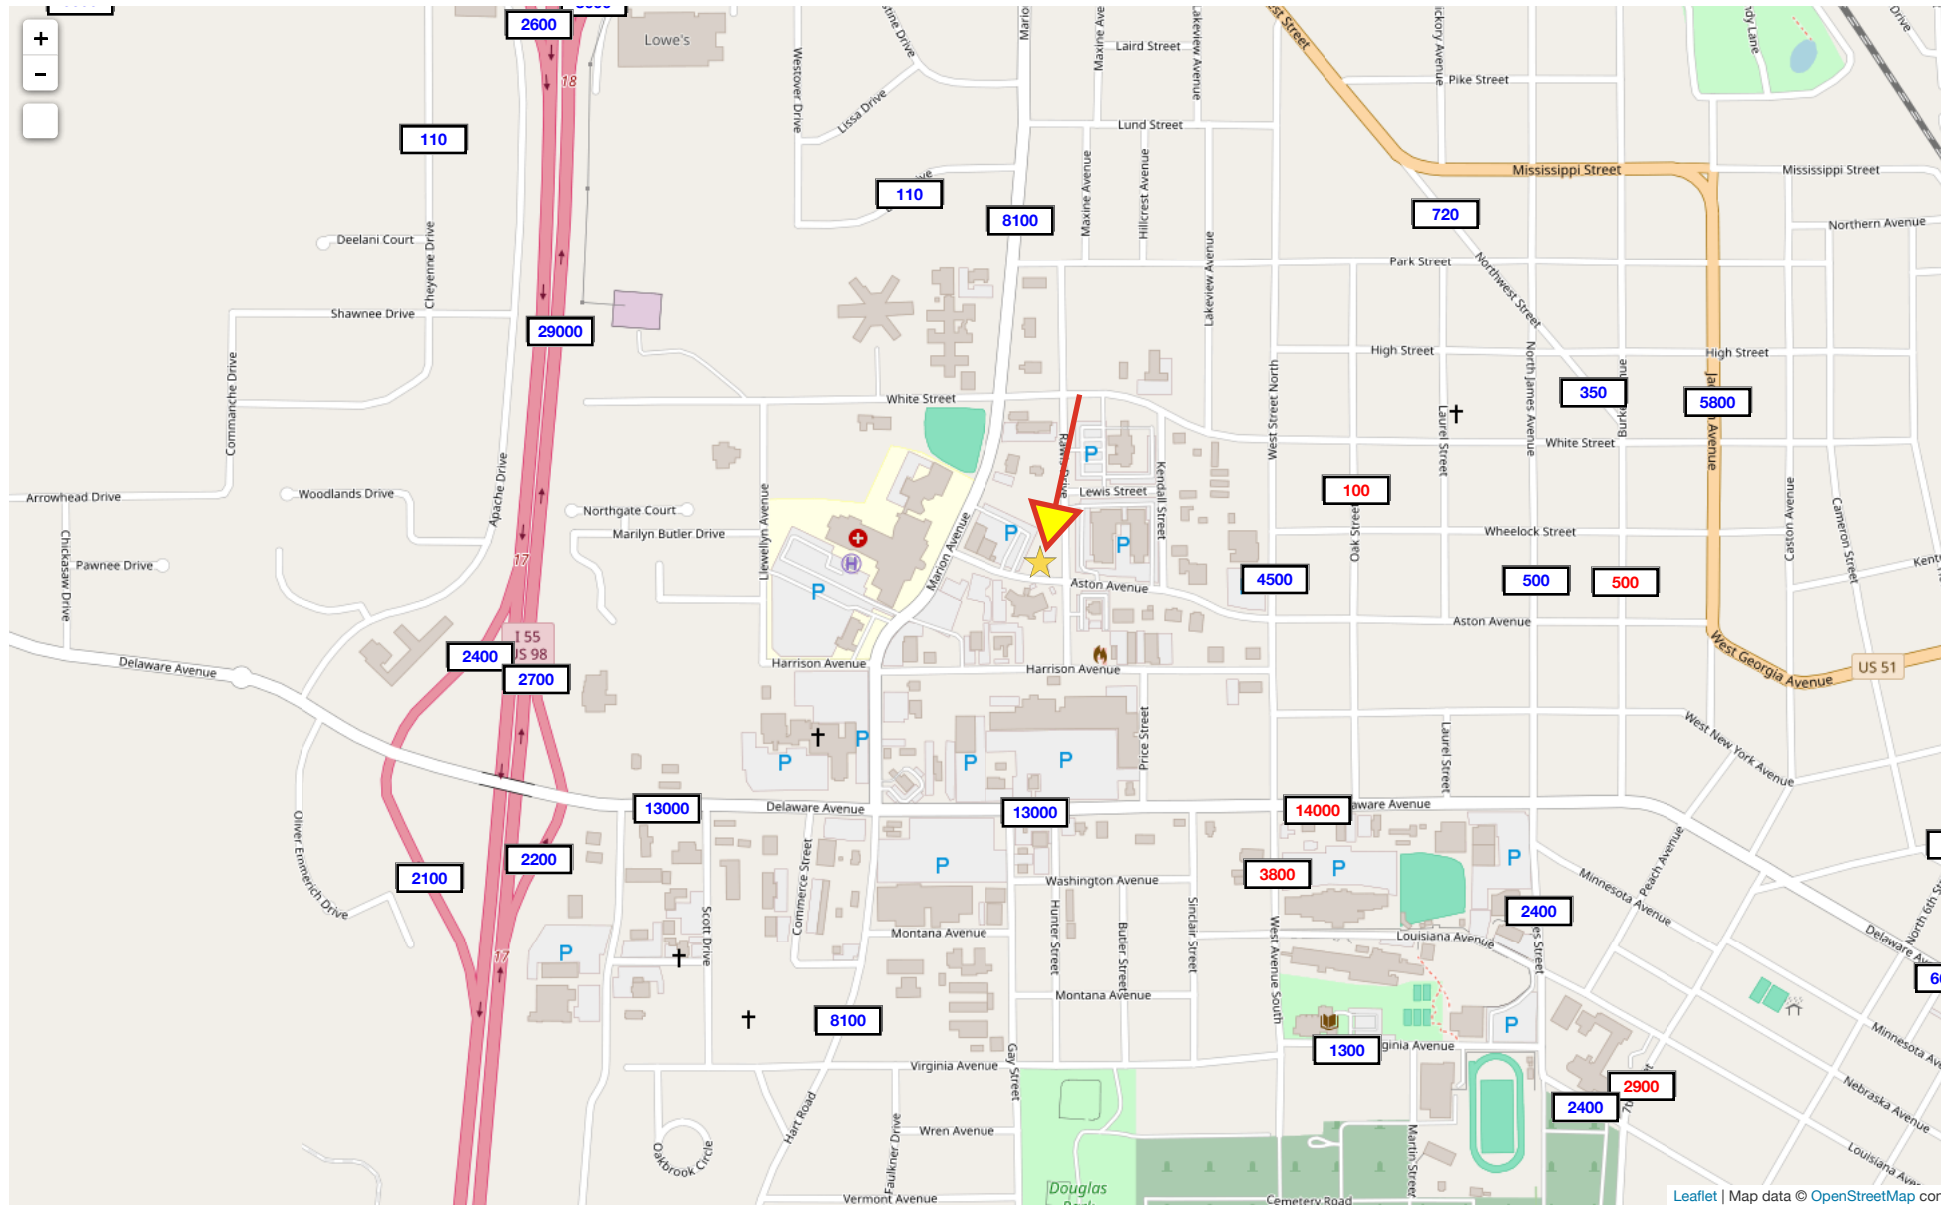

1500 Aston Ave

Pike County, Mississippi, 0.3 AC +/-

Boundary

Google

Boundary

This map was printed using information provided by the Mississippi Department of Transportation
Data shown is 2023 AADT