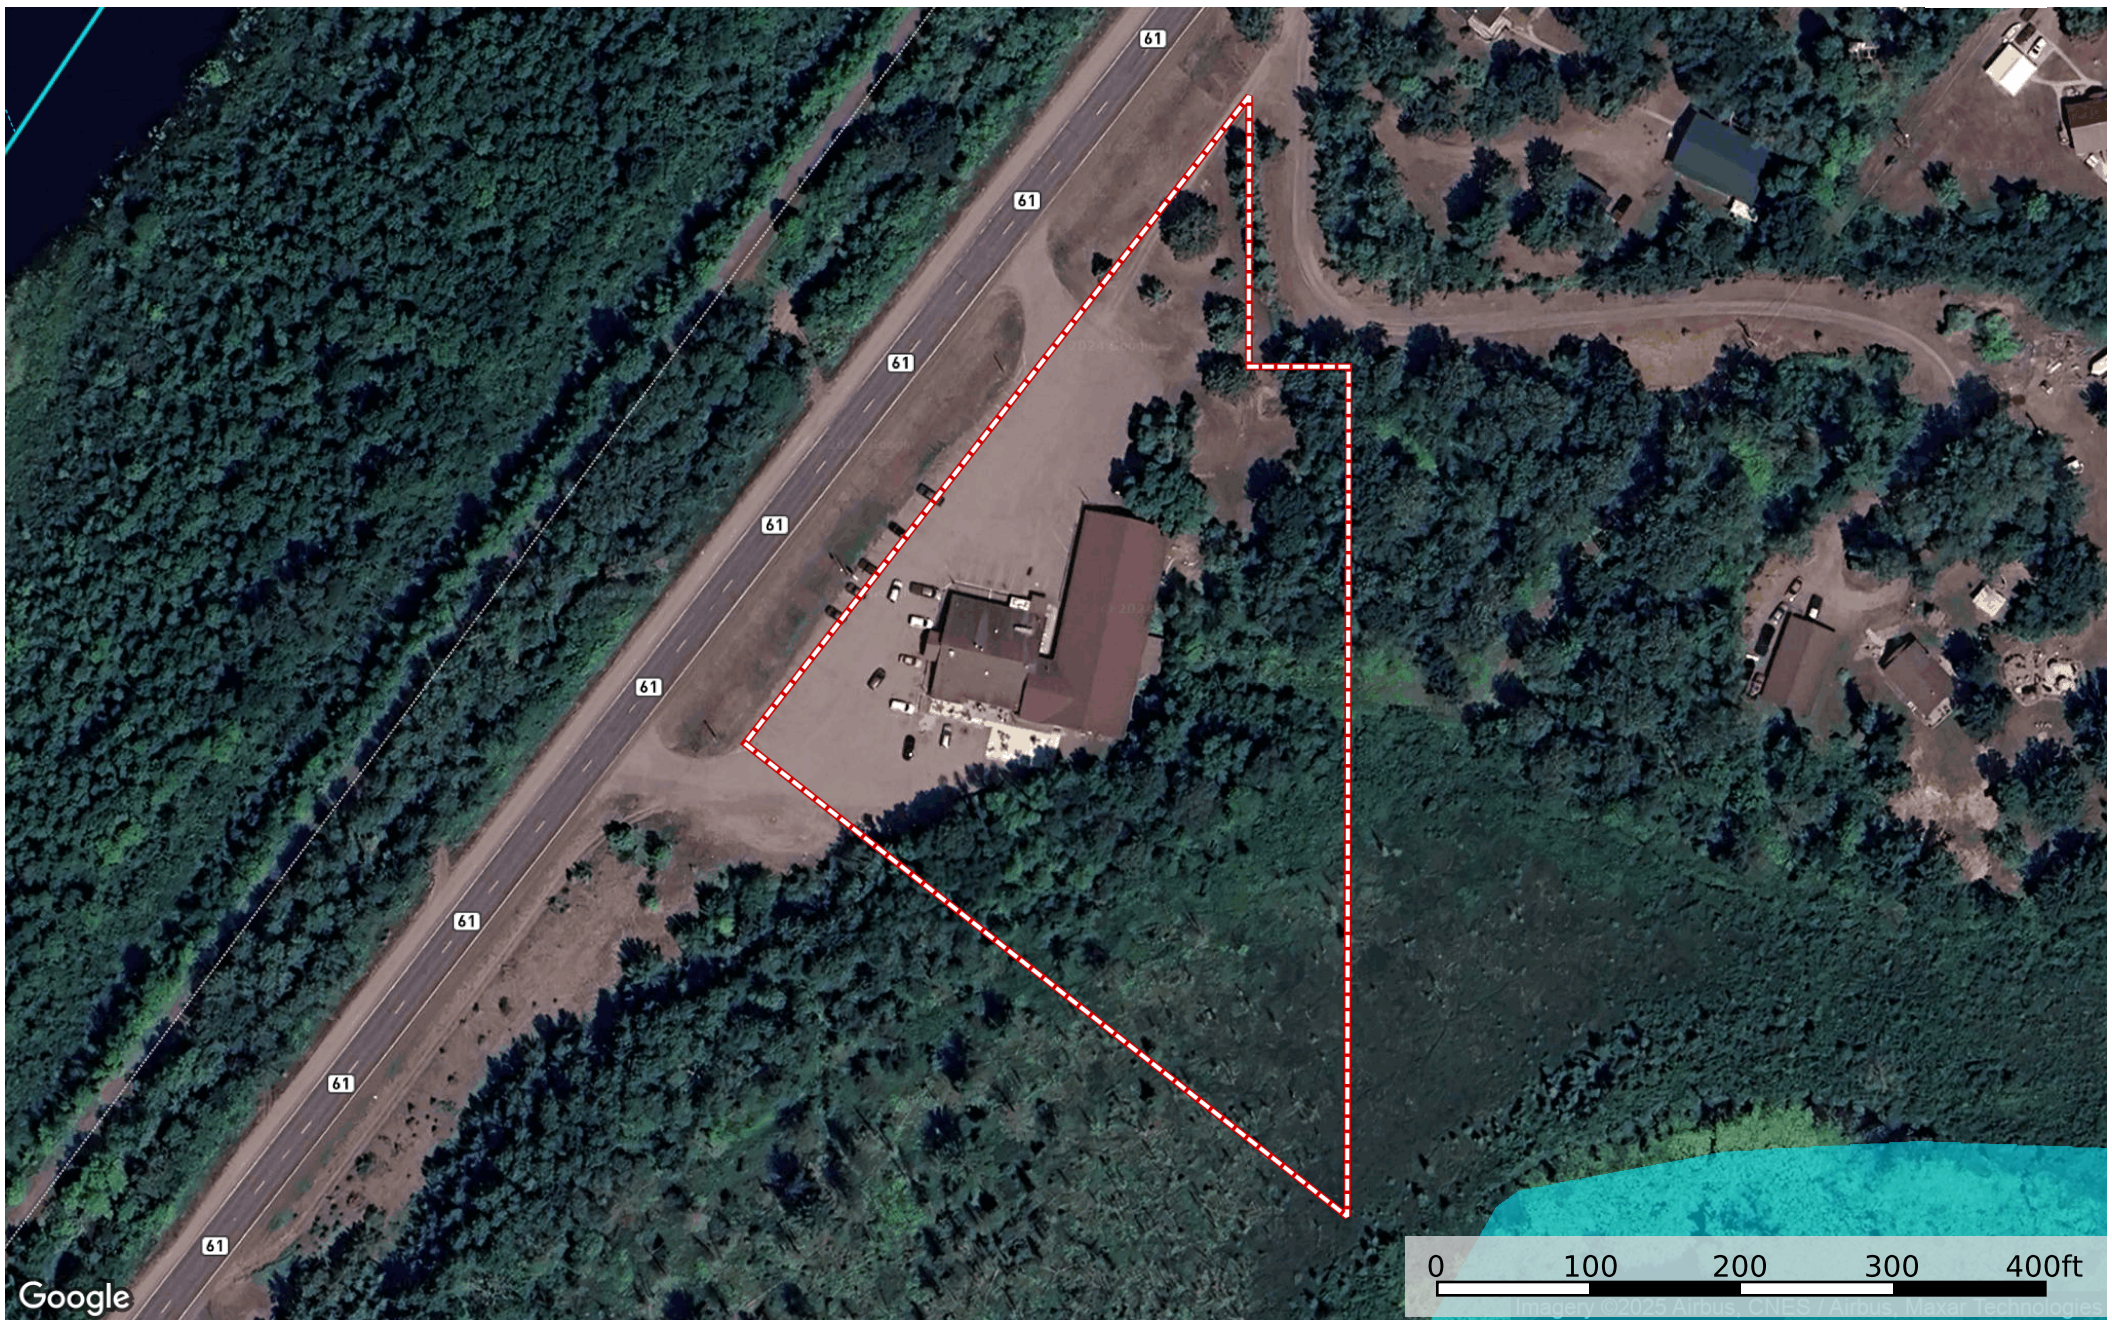

4654 County Hwy 61, Moose Lake  
Carlton County, Minnesota, 3.4 AC +/-

-  Boundary
-  Stream, Intermittent
-  River/Creek
-  Water Body