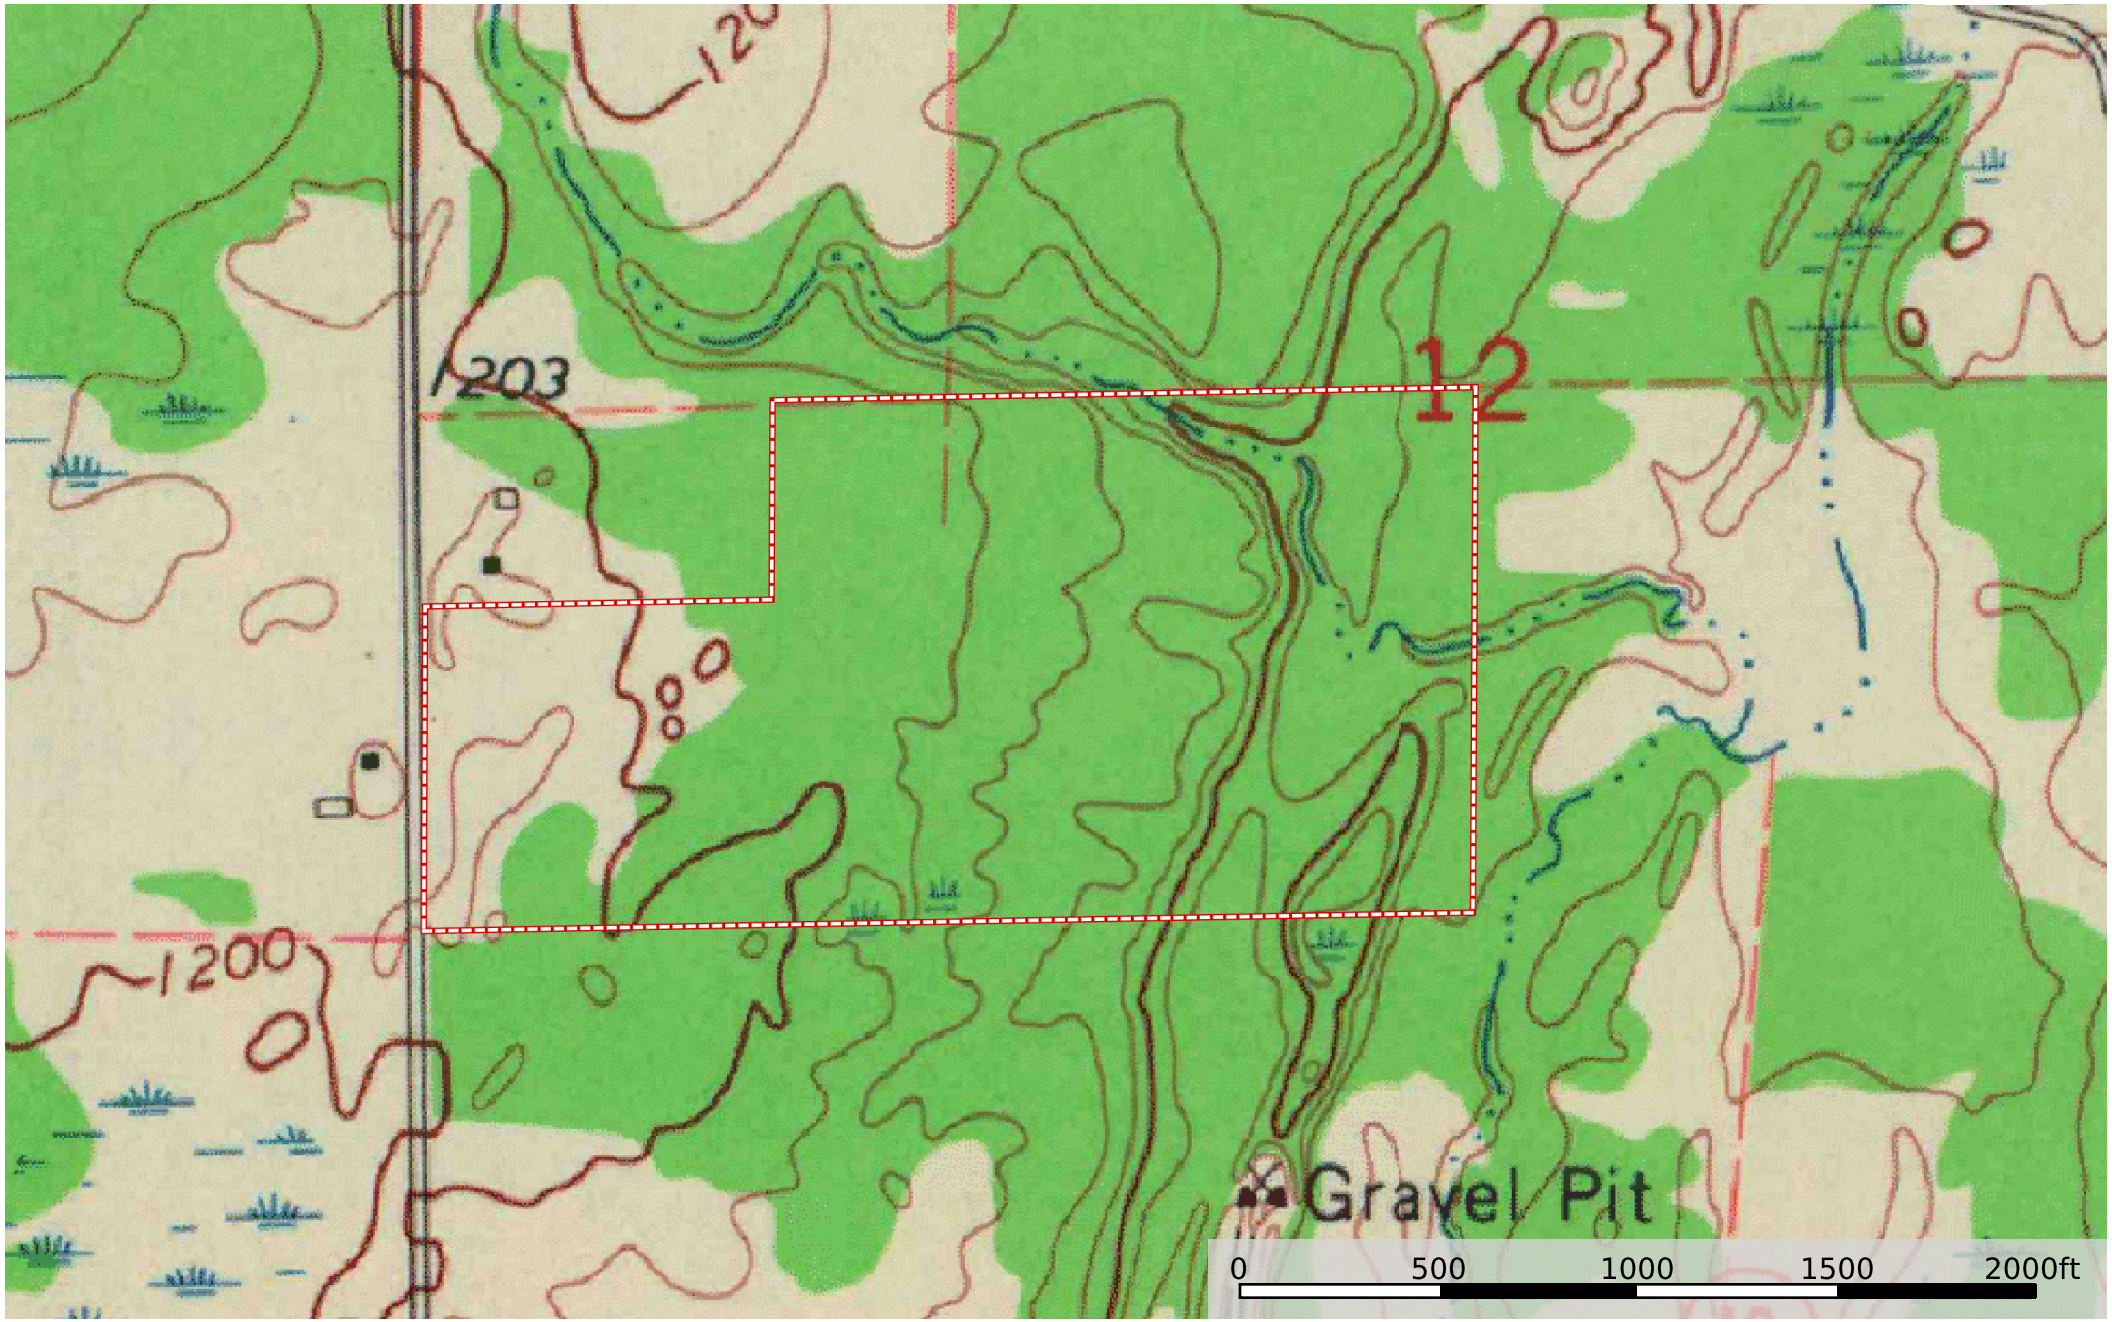

14320 110th Avenue, Finlayson  
Aitkin County, Minnesota, 70 AC +/-

 Boundary