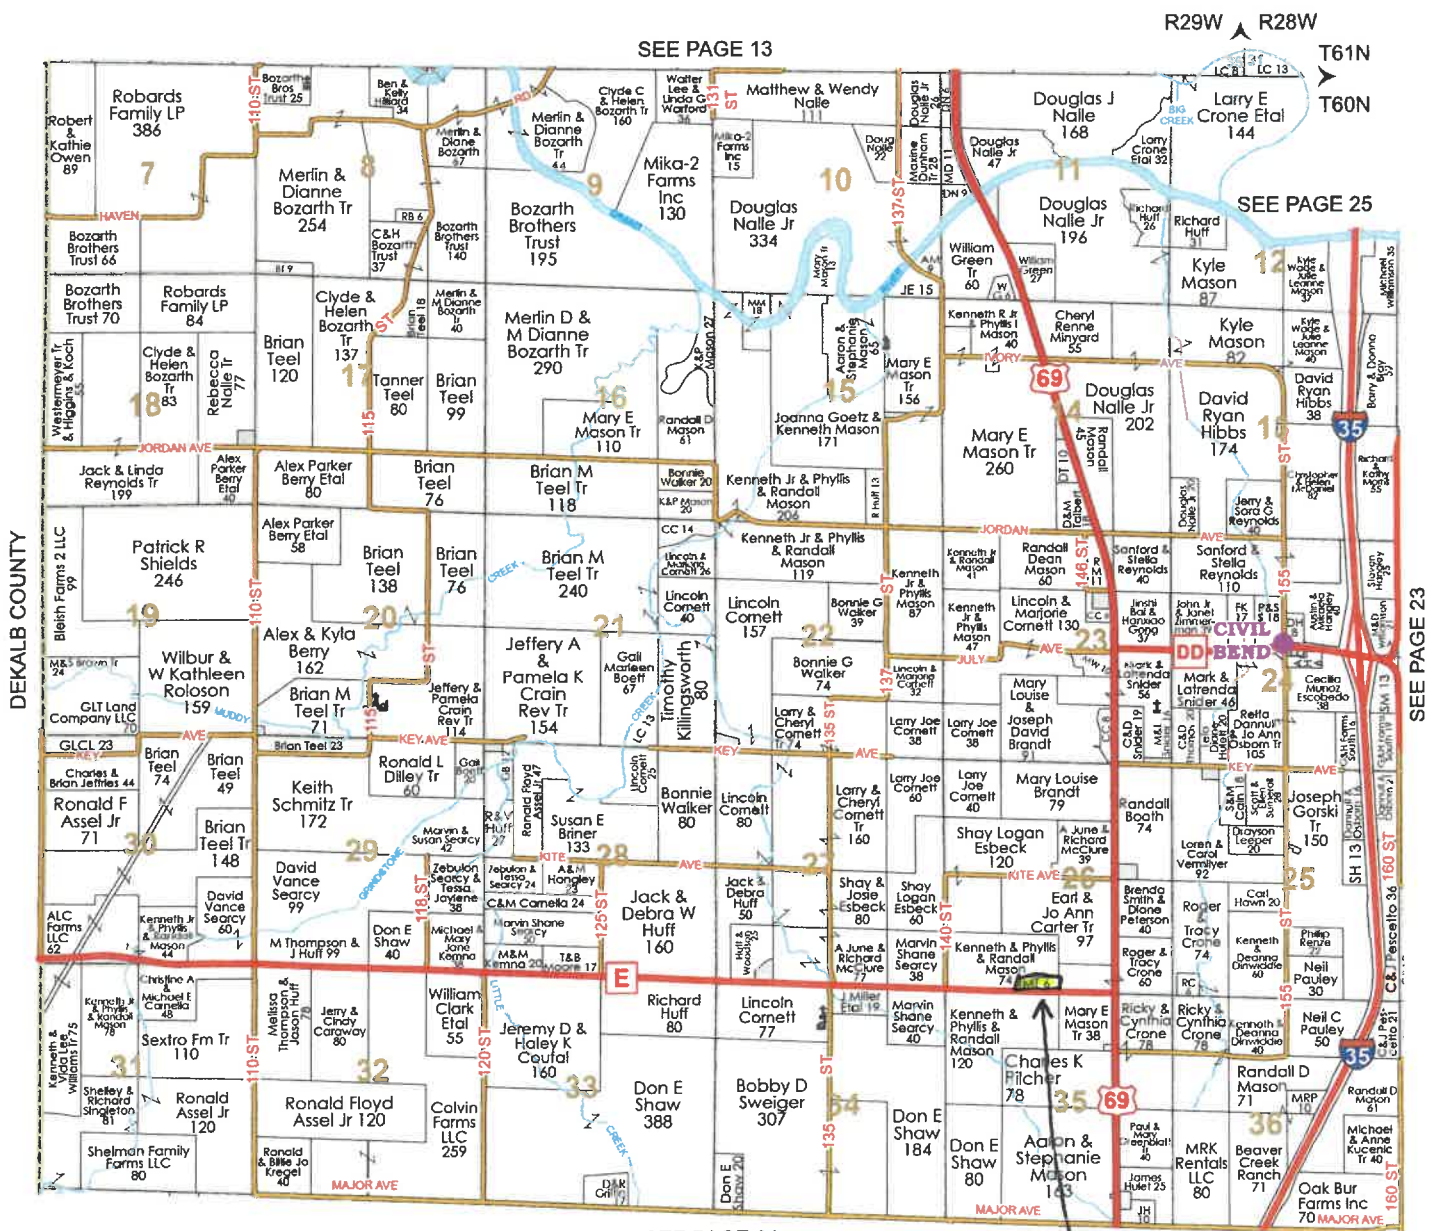

Marion (W)

Townships 60 & 61N - Ranges 28 & 29W

Copyright © 2024 Mapping Solutions

SEE PAGE 31

property