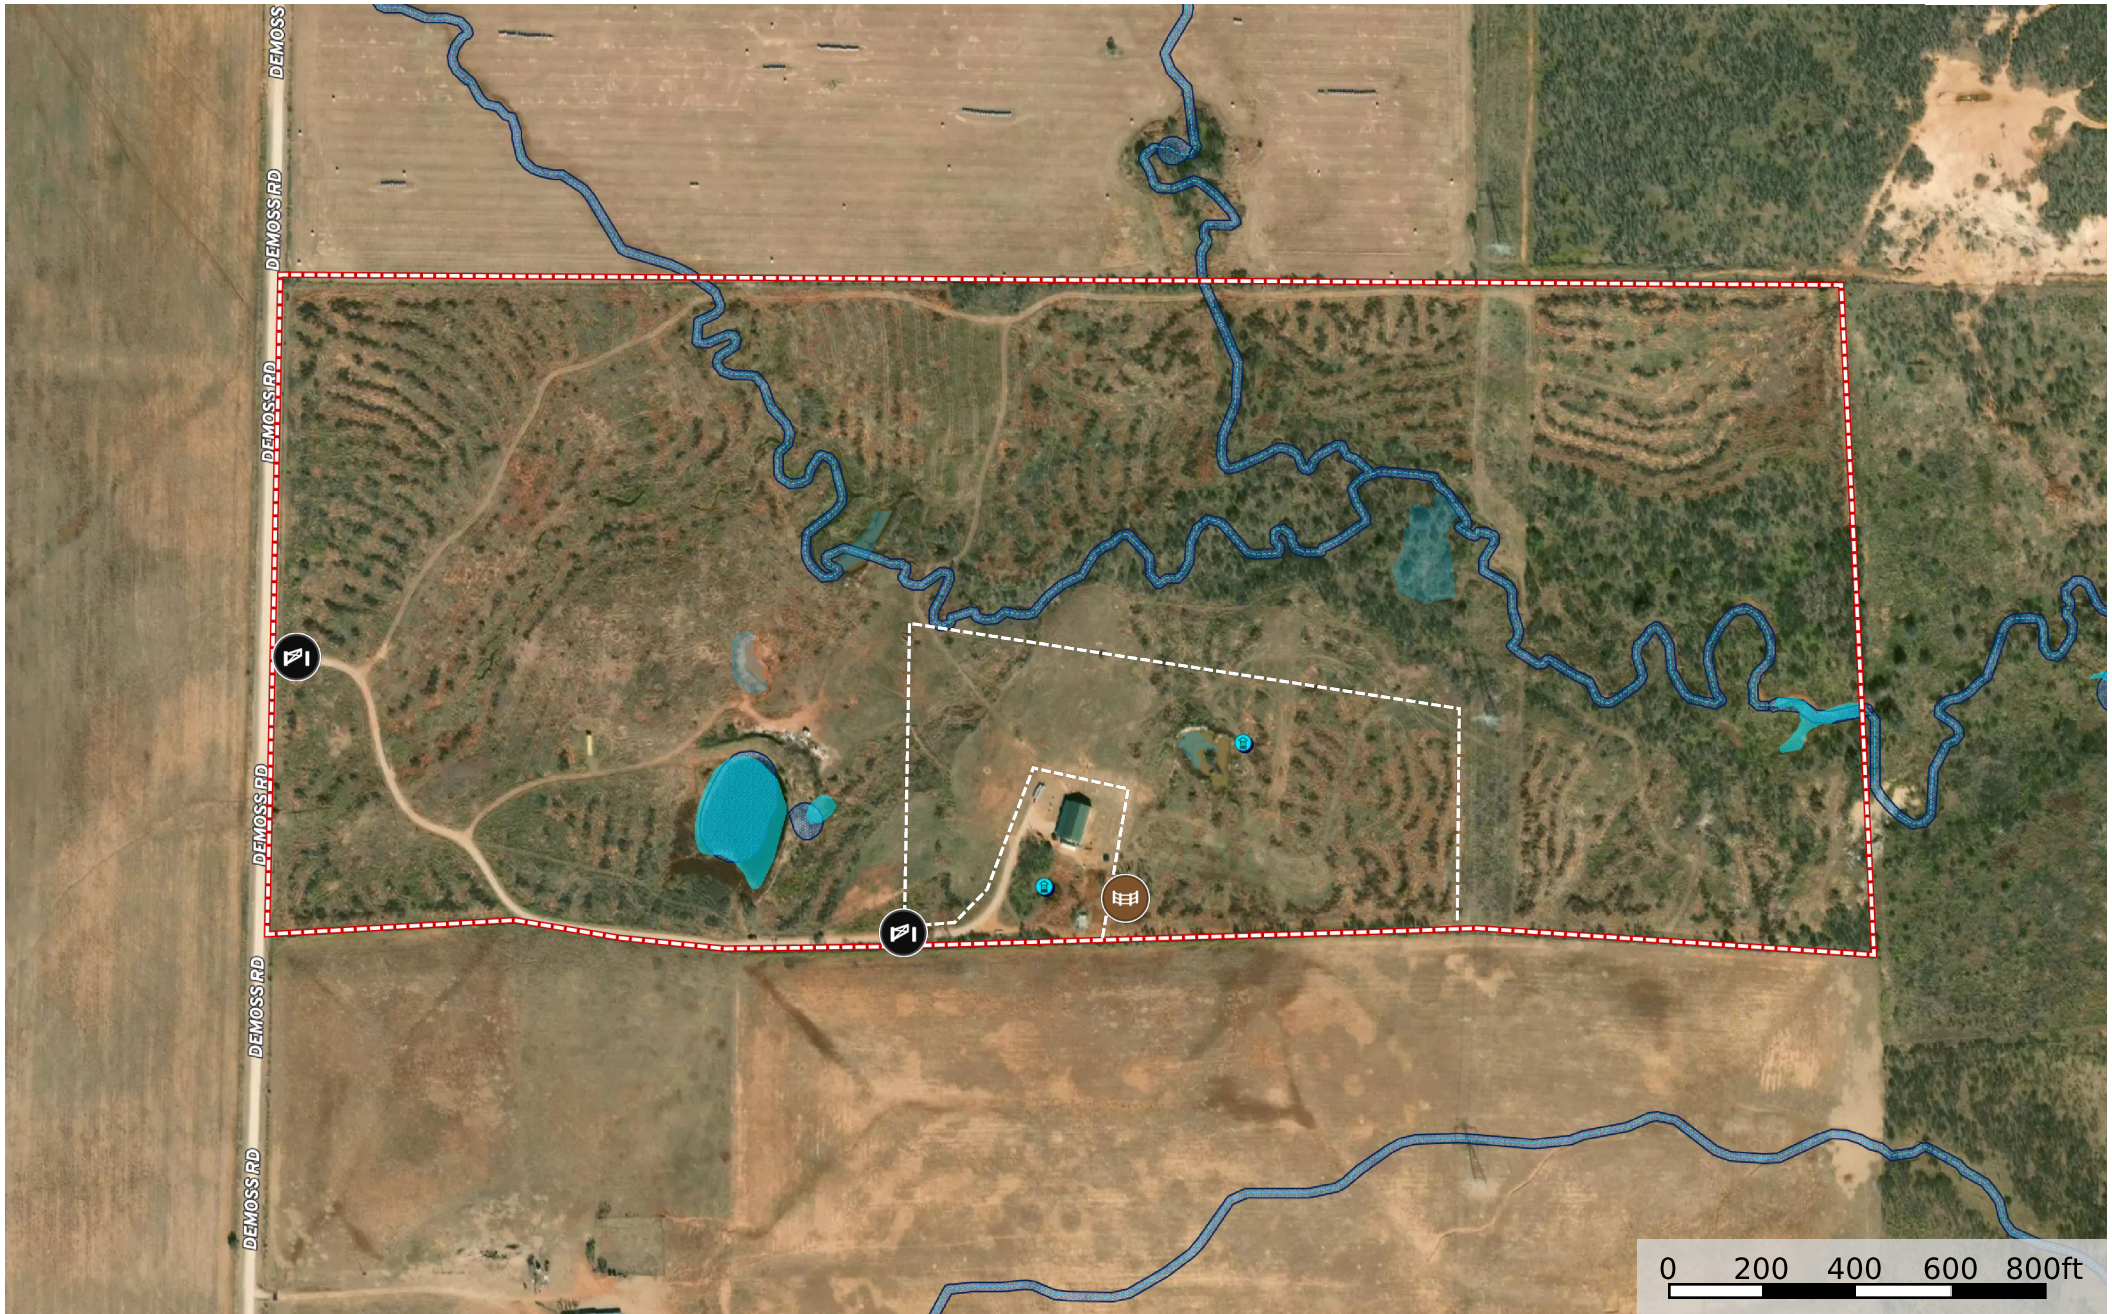

CANADA - 1245 DeMoss Rd/108 acres

Archer County, Texas, 108 AC +/-

- Gate
- Pens
- Fence
- Pond / Tank
- Boundary
- Wetlands
- Riparian
- Stream, Intermittent
- River/Creek
- Water Body
- Water Wells
- Wind Turbines