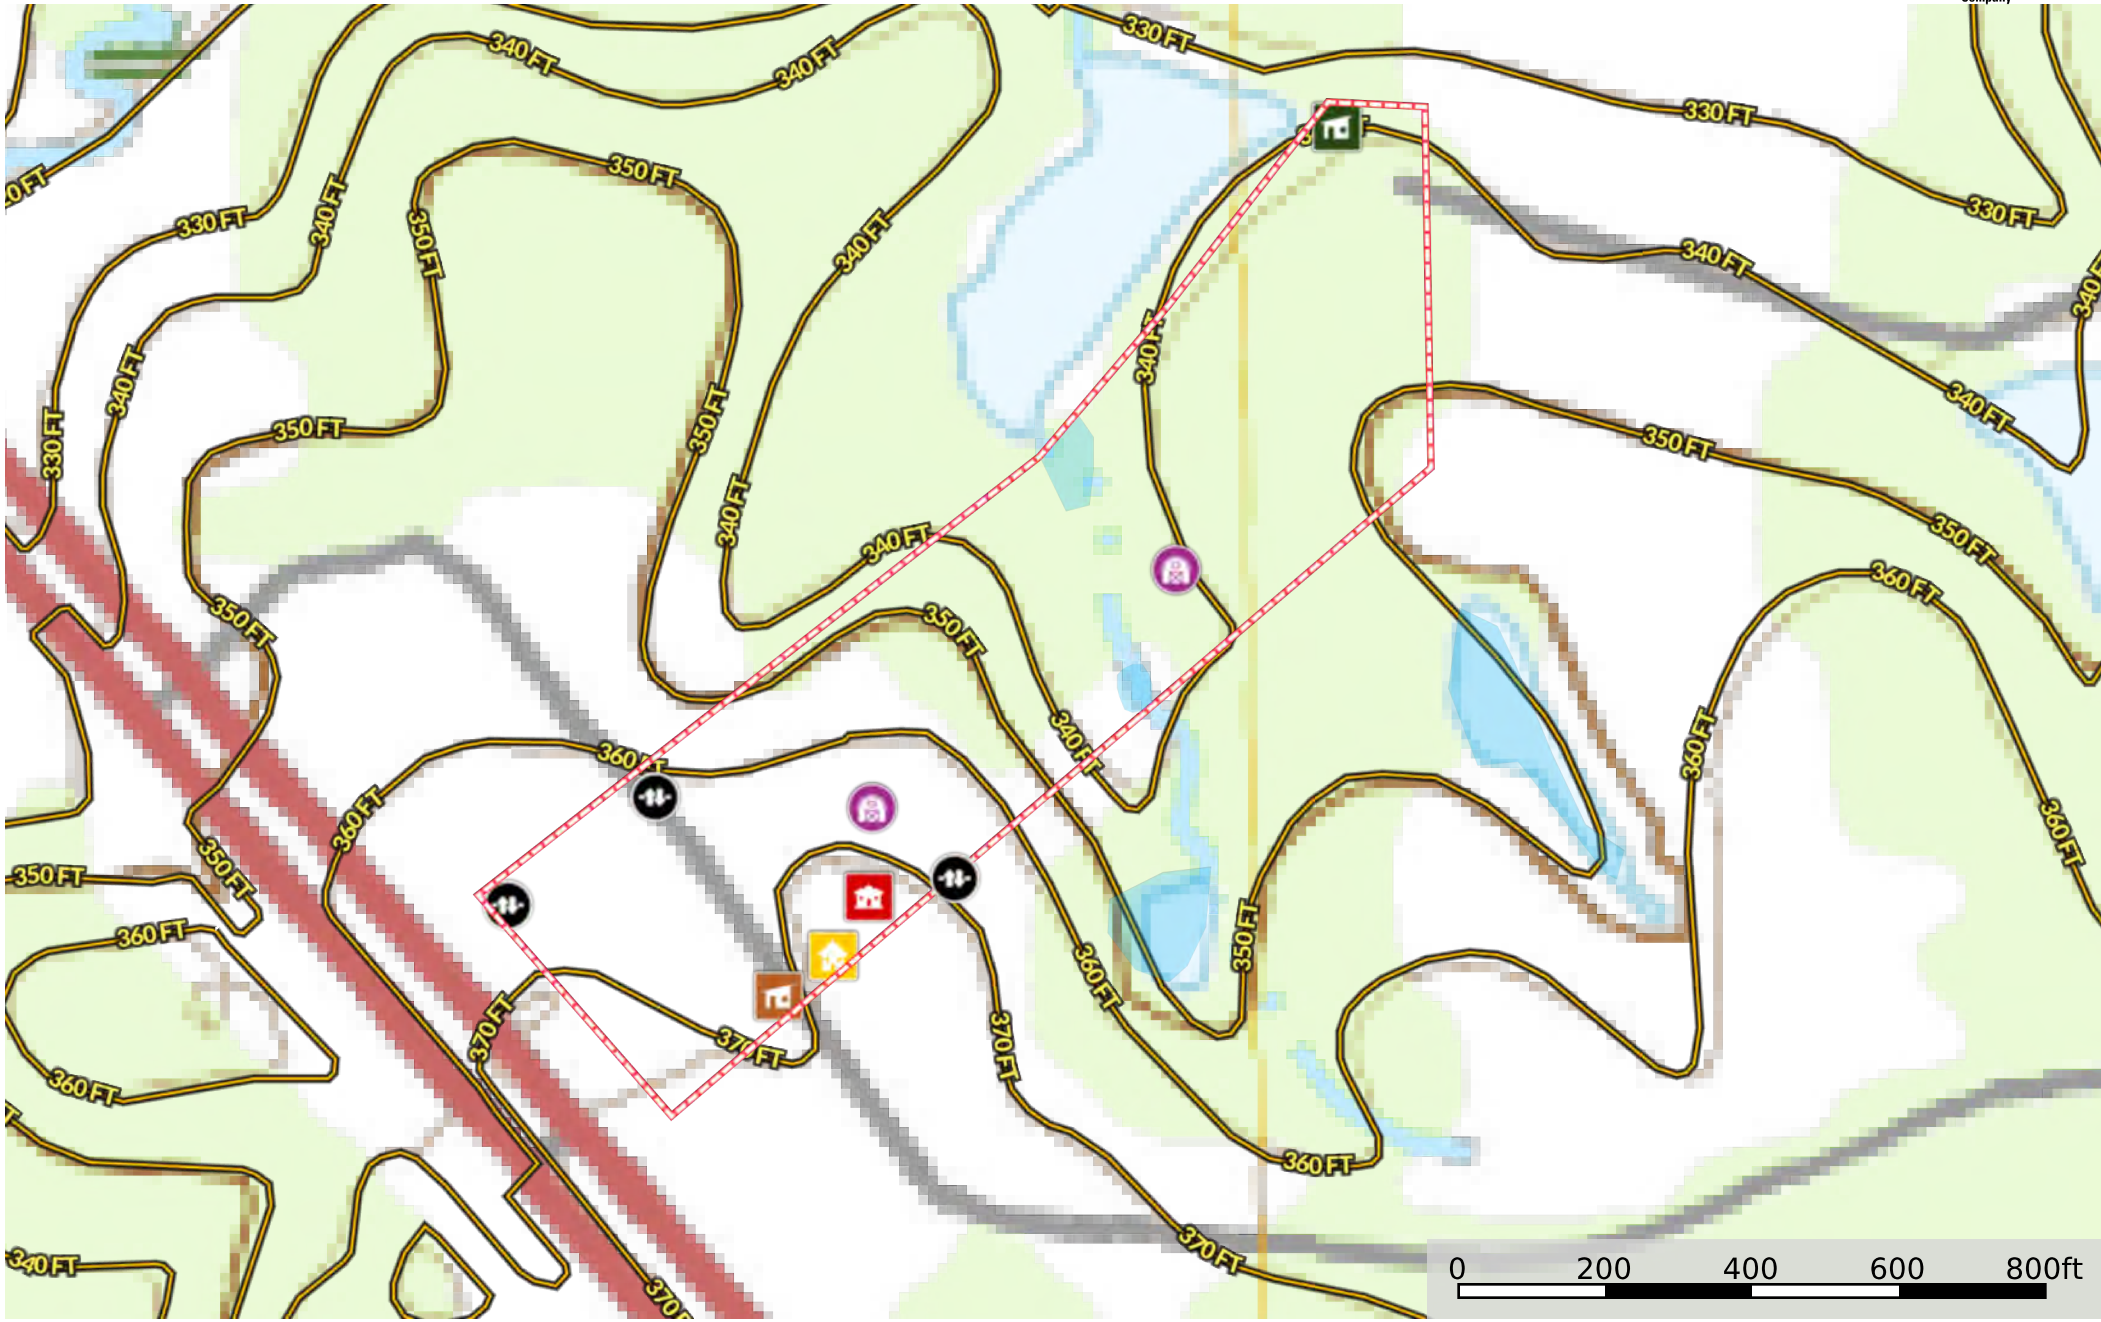

Lindale TX Home with Acreage for Sale 14.052 acres

Smith County, Texas, 14.052 AC +/-

- Shed / Shack
- Carport
- Garage / shop 1
- Main House
- Gate
- Barn
- Boundary
- Pond / Tank

Jared Laing
P: 979-240-6246
jlaing45@gmail.com