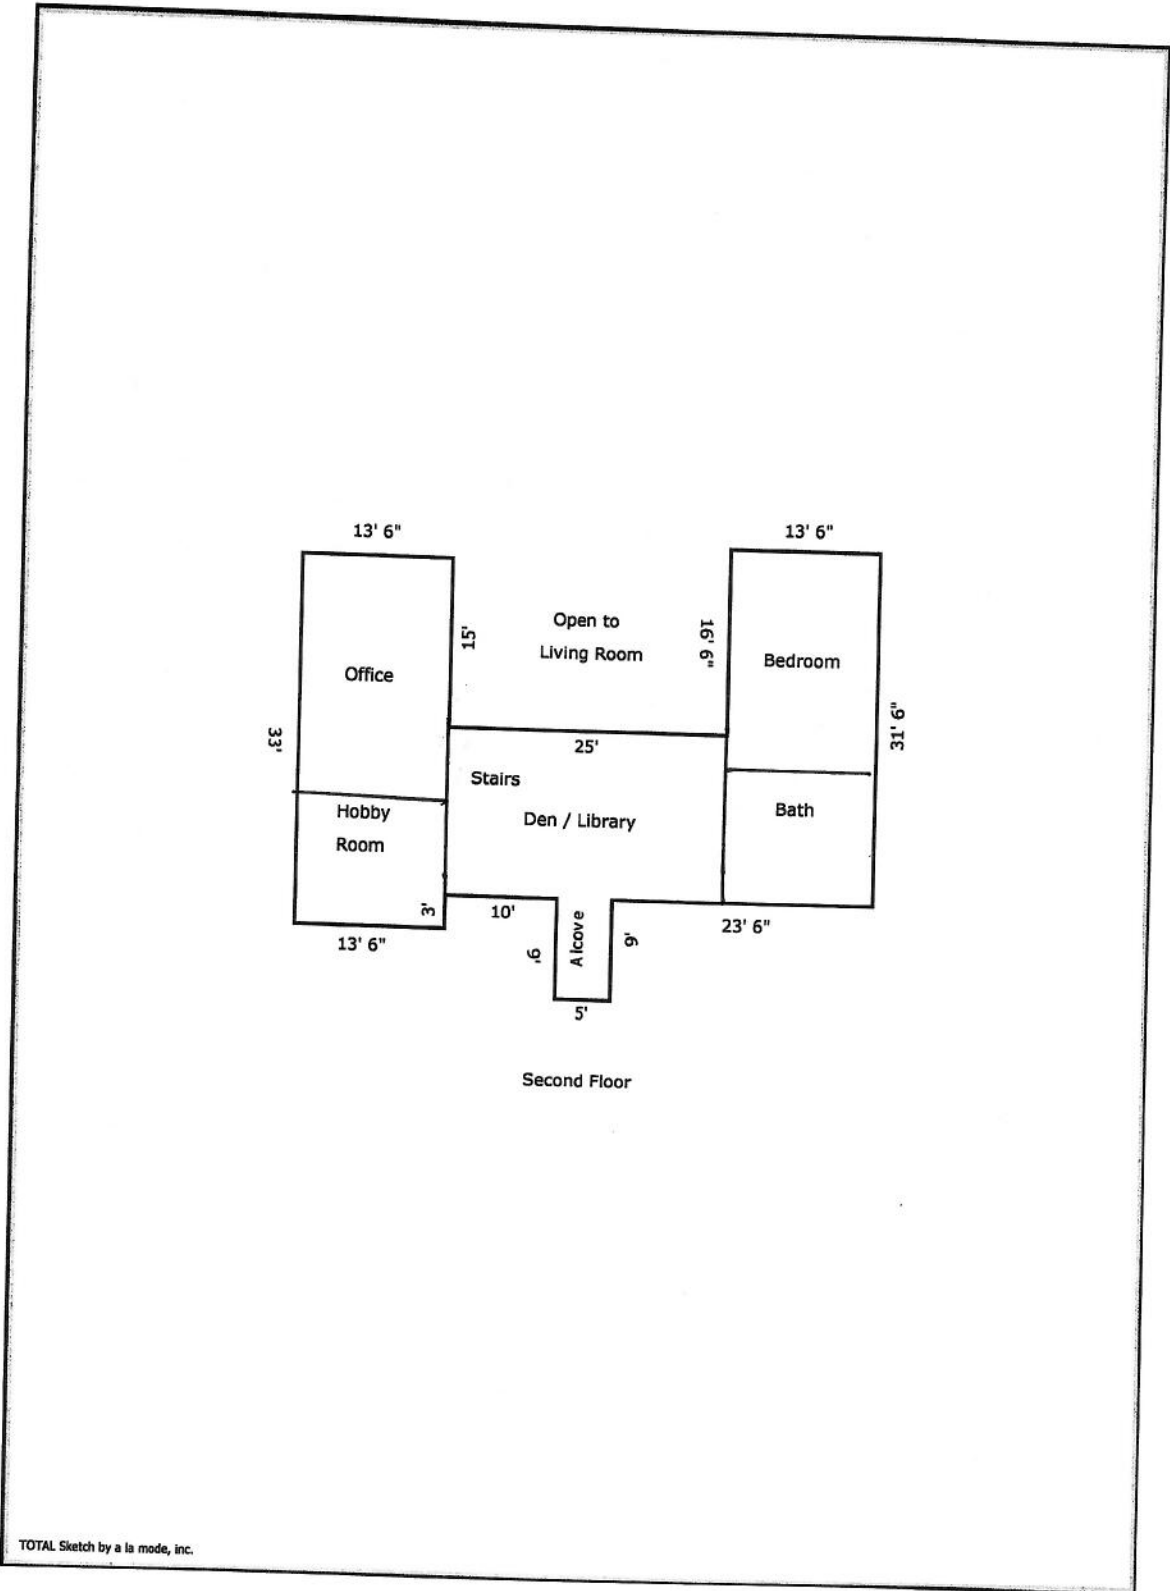

Building Sketch (Page - 1)

Borrower	N/A		
Property Address	805 Old Mill Ct		
City	Ball Ground		
Lender/Client	Constance Krause	County	Cherokee
		State	GA
		Zip Code	30107

TOTAL Sketch by a la mode, inc.

Building Sketch (Page - 2)

Borrower	N/A				
Property Address	805 Old Mill Ct				
City	Ball Ground	County	Cherokee	State	GA
Lender/Client	Constance Krause			Zip Code	30107

TOTAL Sketch by a la mode, inc.

Building Sketch (Page - 4)

Borrower	N/A						
Property Address	805 Old Mill Ct						
City	Ball Ground	County	Cherokee	State	GA	Zip Code	30107
Lender/Client	Constance Krause						

TOTAL Sketch by a la mode, inc.

Building Sketch (Page - 3)

Borrower	N/A		
Property Address	805 Old Mill Ct		
City	Ball Ground	County	Cherokee
Lender/Client	Constance Krause	State	GA
		Zip Code	30107

TOTAL Sketch by a la mode, inc.