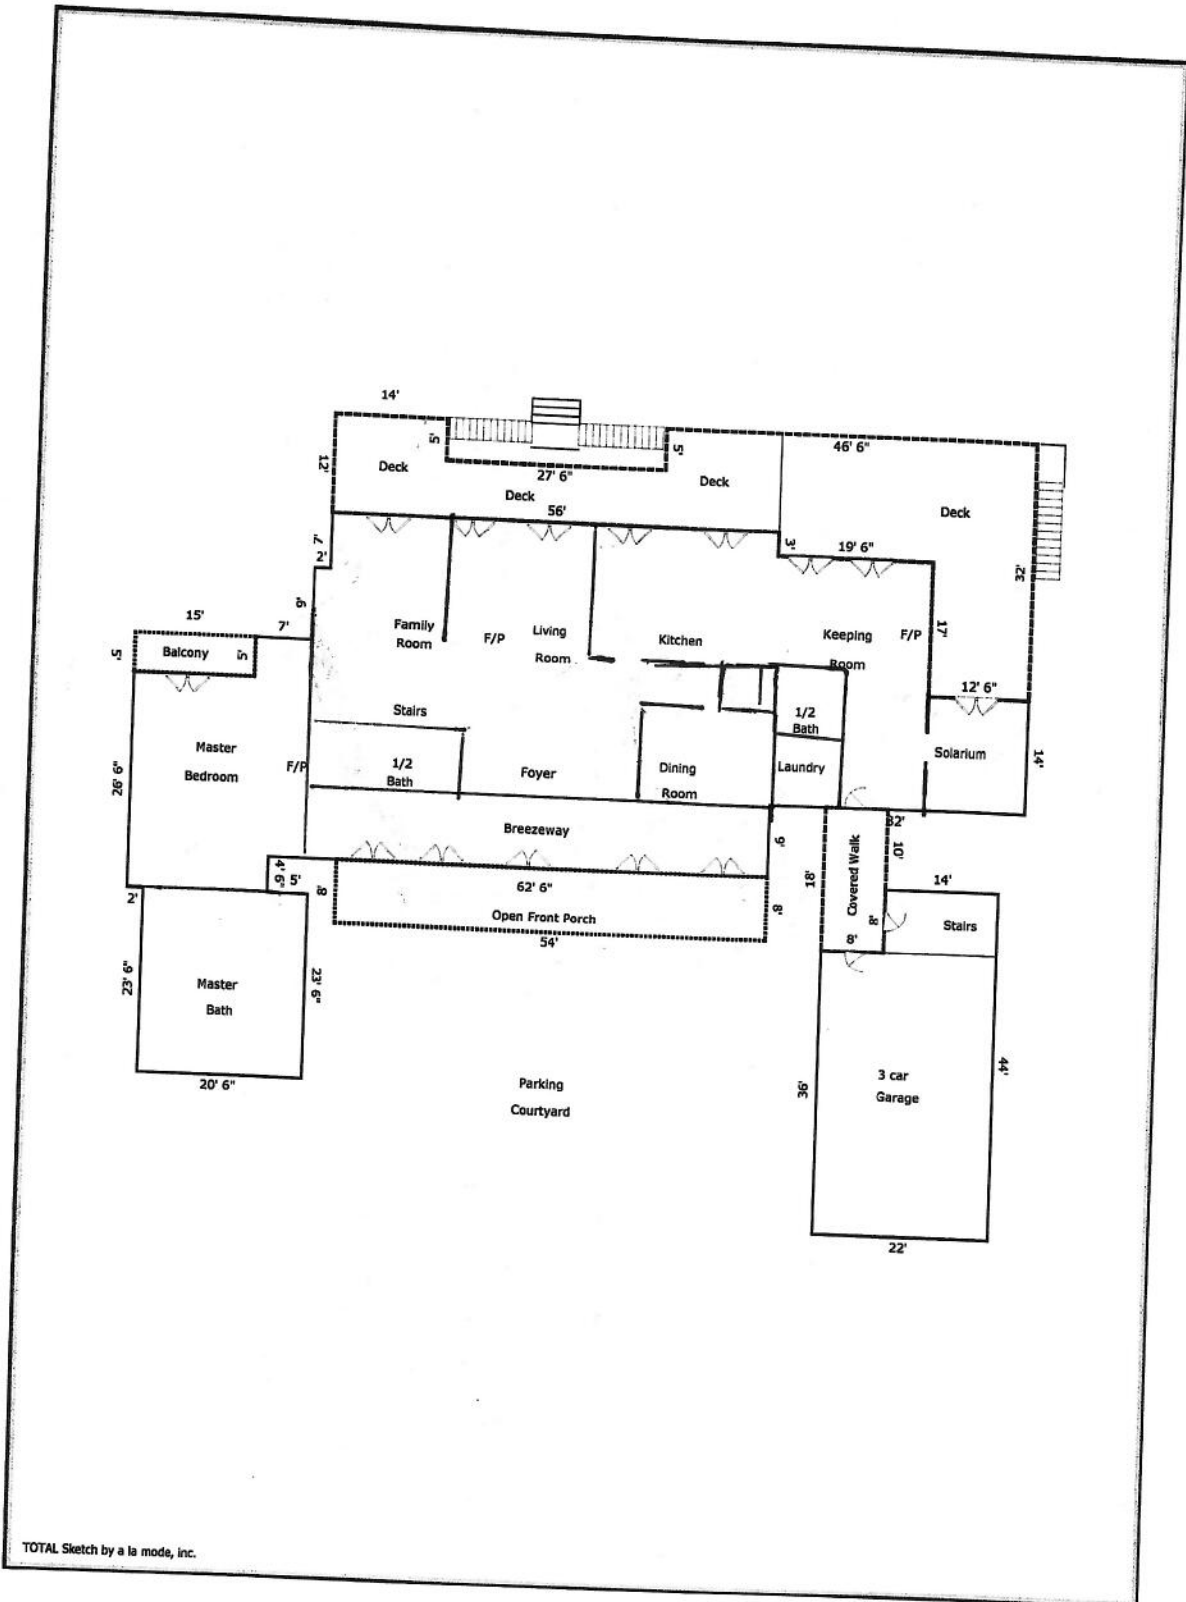

Building Sketch (Page - 1)

Borrower	N/A		
Property Address	805 Old Mill Ct		
City	Ball Ground		
Lender/Client	Constance Krause	County	Cherokee
		State	GA
		Zip Code	30107

TOTAL Sketch by a la mode, inc.

Building Sketch (Page - 2)

Borrower	N/A				
Property Address	805 Old Mill Ct				
City	Ball Ground	County	Cherokee	State	GA
Lender/Client	Constance Krause			Zip Code	30107

TOTAL Sketch by a la mode, inc.

Building Sketch (Page - 4)

Borrower	N/A						
Property Address	805 Old Mill Ct						
City	Ball Ground	County	Cherokee	State	GA	Zip Code	30107
Lender/Client	Constance Krause						

TOTAL Sketch by a la mode, inc.

Building Sketch (Page - 3)

Borrower	N/A		
Property Address	805 Old Mill Ct		
City	Ball Ground	County	Cherokee
Lender/Client	Constance Krause	State	GA
		Zip Code	30107

TOTAL Sketch by a la mode, inc.