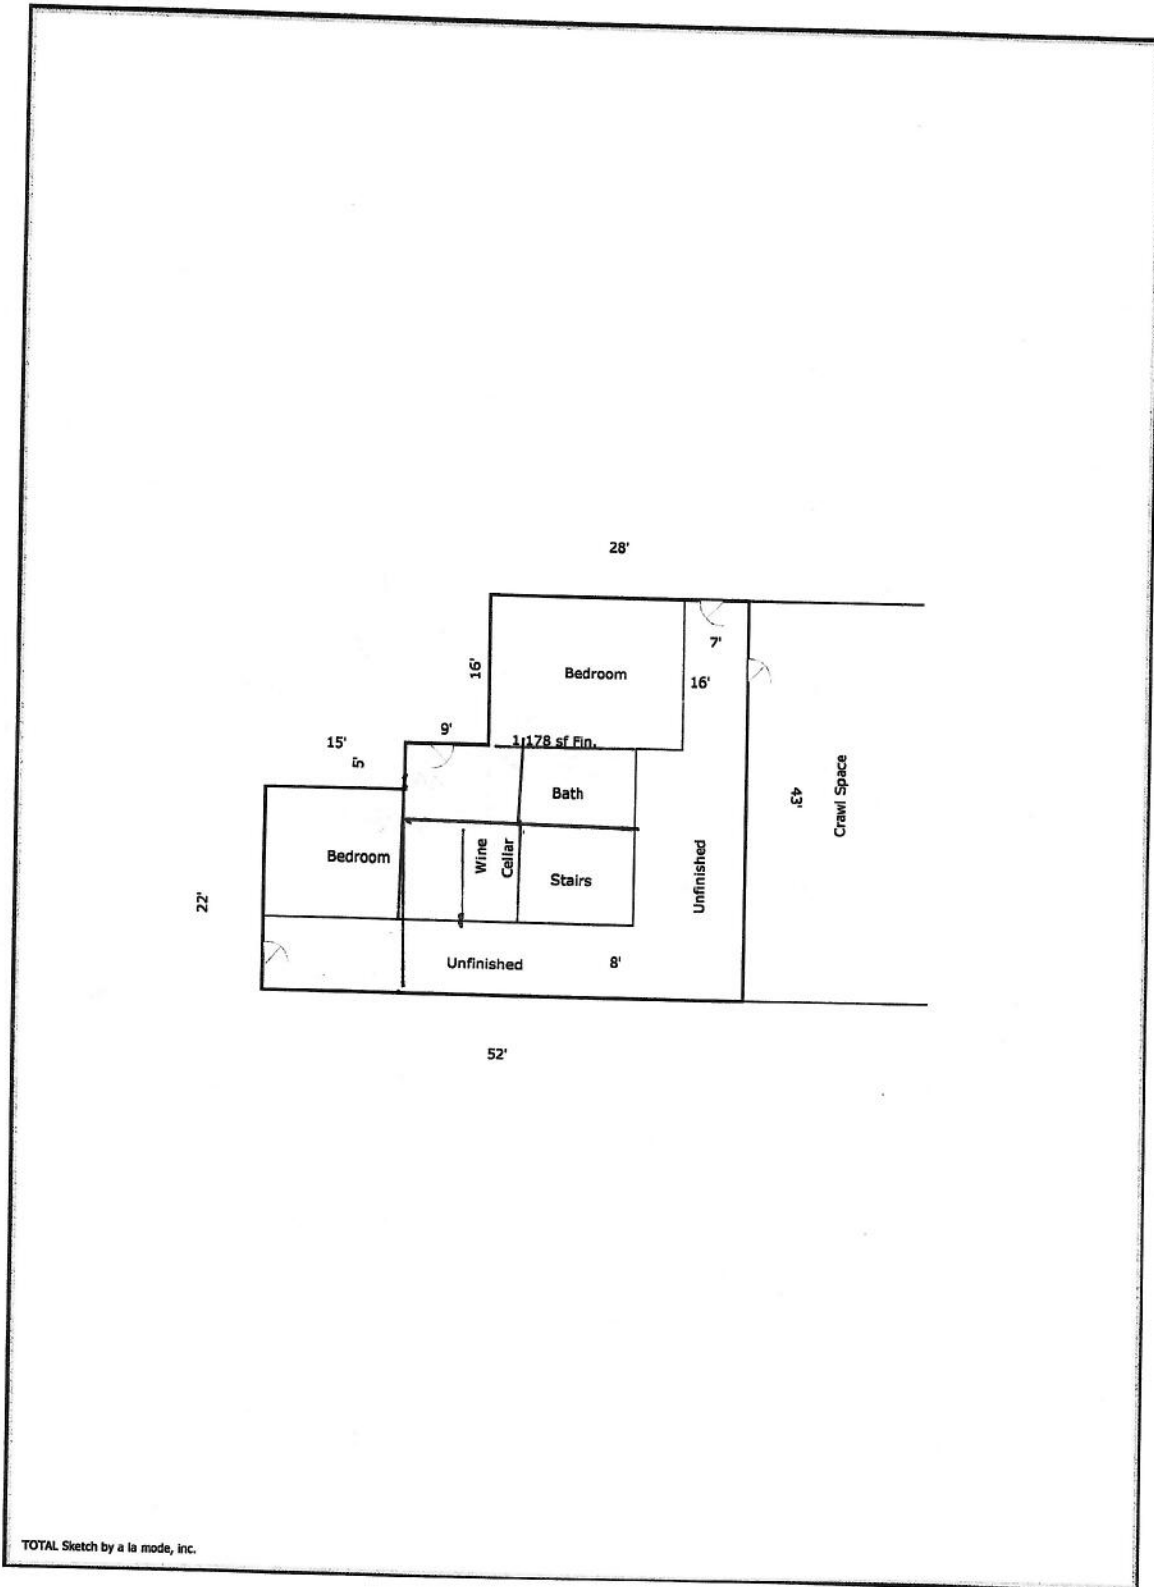

Building Sketch (Page - 1)

Borrower	N/A		
Property Address	805 Old Mill Ct		
City	Ball Ground		
Lender/Client	Constance Krause	County	Cherokee
		State	GA
		Zip Code	30107

TOTAL Sketch by a la mode, inc.

Building Sketch (Page - 2)

Borrower	N/A				
Property Address	805 Old Mill Ct				
City	Ball Ground	County	Cherokee	State	GA
Lender/Client	Constance Krause			Zip Code	30107

TOTAL Sketch by a la mode, inc.

Building Sketch (Page - 4)

Borrower	N/A						
Property Address	805 Old Mill Ct						
City	Ball Ground	County	Cherokee	State	GA	Zip Code	30107
Lender/Client	Constance Krause						

TOTAL Sketch by a la mode, inc.

Building Sketch (Page - 3)

Borrower	N/A		
Property Address	805 Old Mill Ct		
City	Ball Ground	County	Cherokee
Lender/Client	Constance Krause	State	GA
		Zip Code	30107

TOTAL Sketch by a la mode, inc.