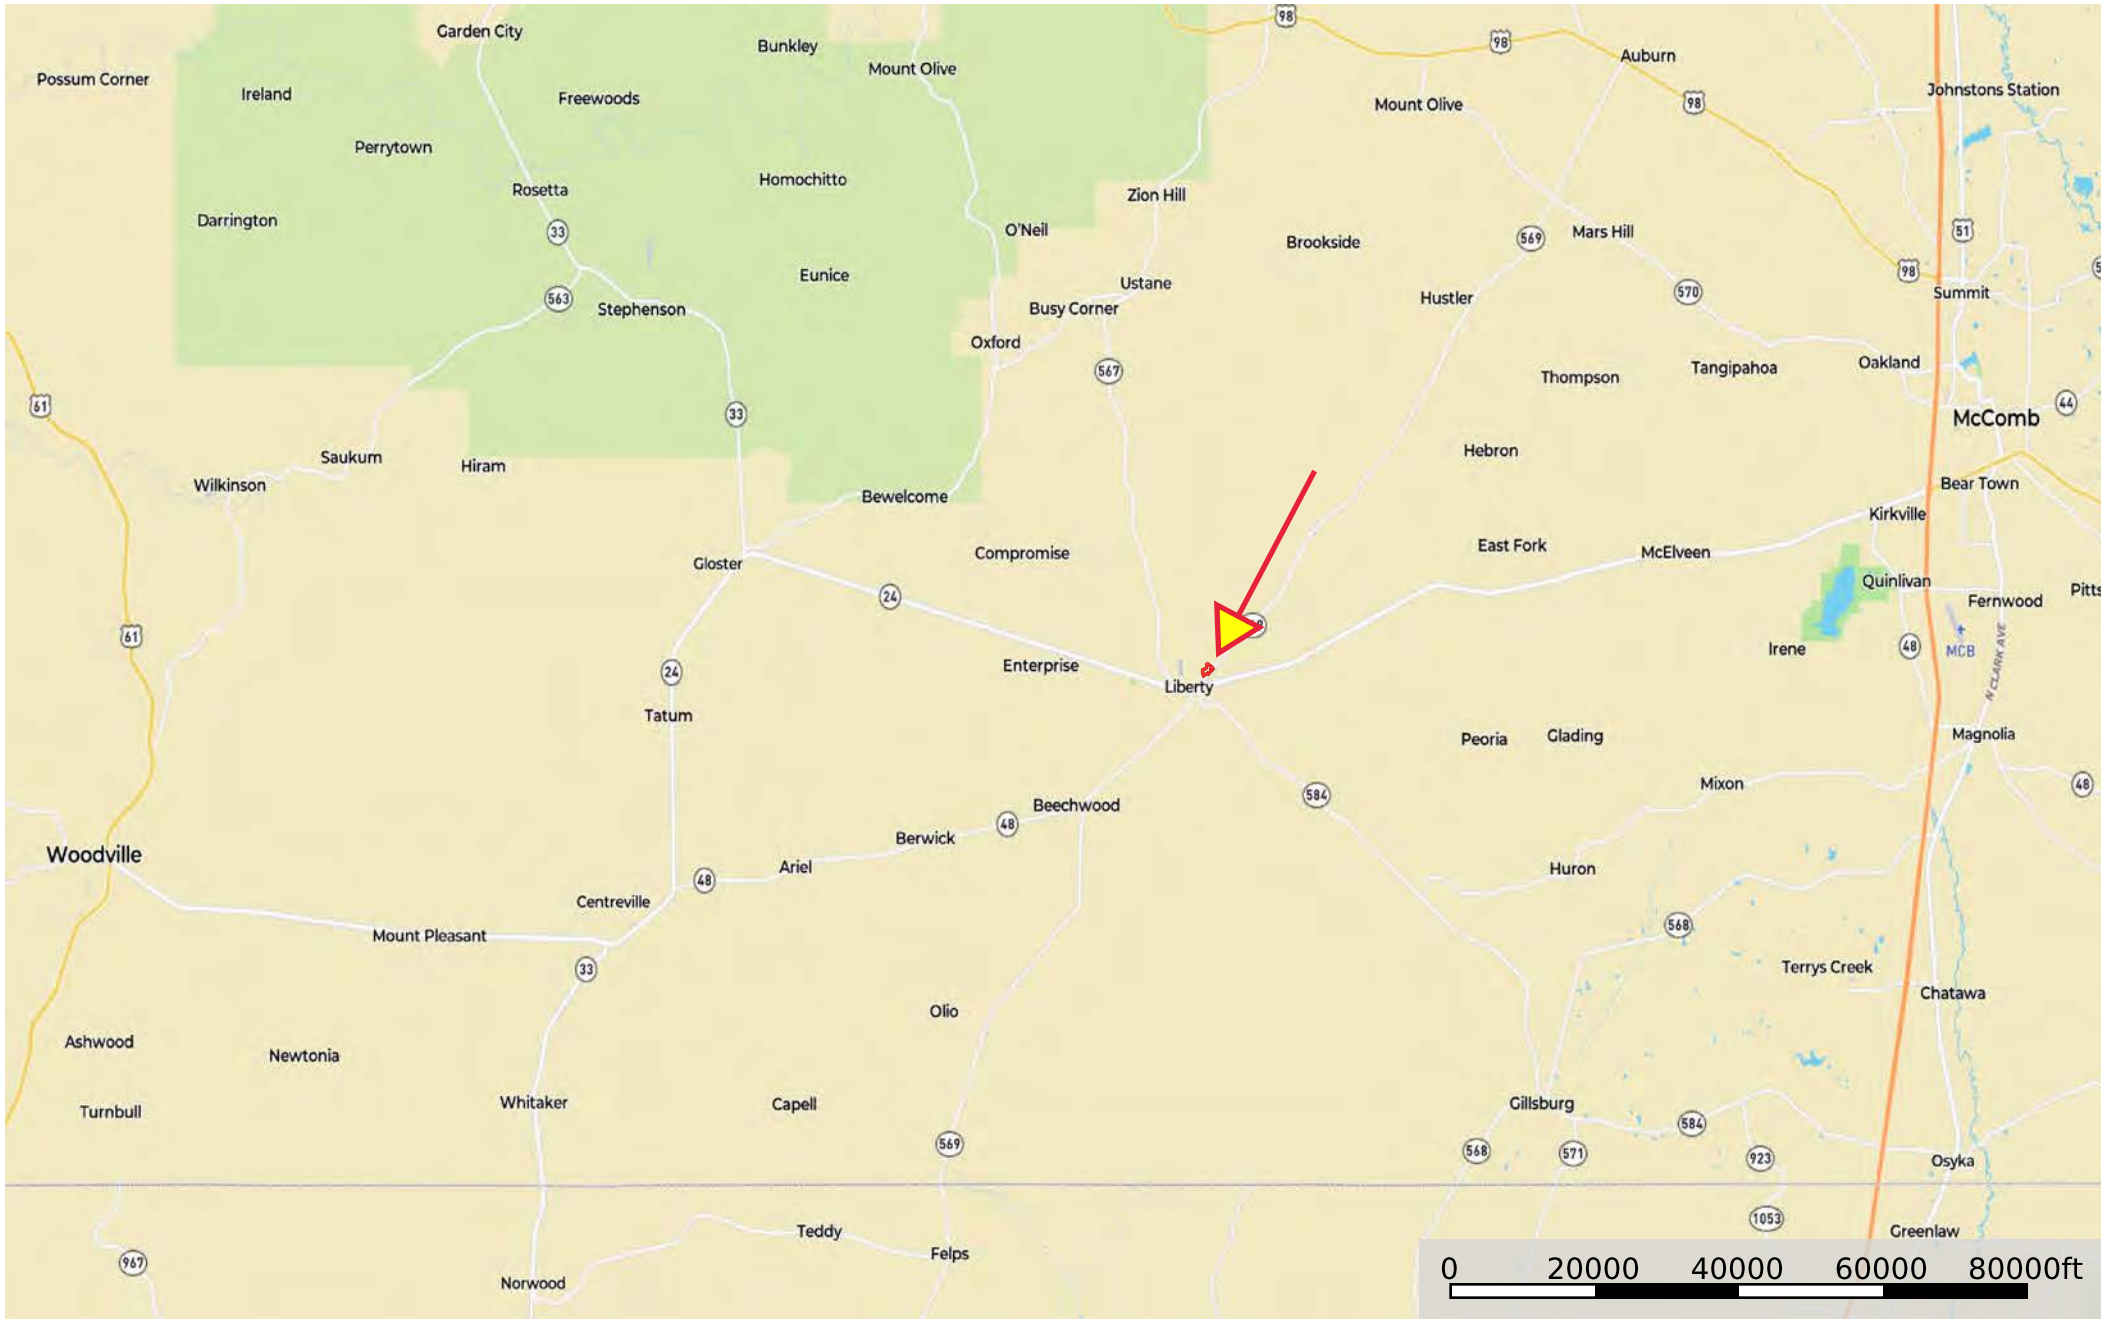

645 N Old Jackson- Liberty

Amite County, Mississippi, 23.54 AC +/-

 Boundary

 Boundary

 Boundary  Stream, Intermittent  River/Creek  Water Body